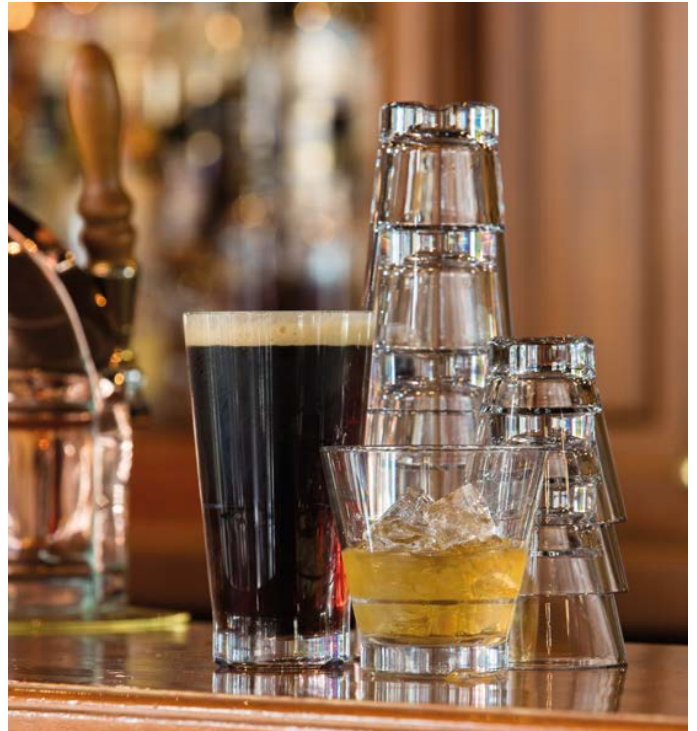

Stacking tumblers

Serving delightful cocktails from indoors to outdoors is easy with CapellaStack from Strahl. These virtually unbreakable tumblers are made of high quality polycarbonate and are conveniently designed for stacking. From storage to clean up, beverage service is more practical and cost efficient for operators with the ability to stack and the reduced risk of scratching & breakage.

Rocks
N710053 ● 14.7cl (5oz)
H 8.3cm (3 ¼") M 7.3cm (2 ⅞")
T 7.3cm (2 ⅞") B 4.8cm (1 ⅞")
Box of 12

Rocks
N710093 ● 26.6cl (9oz)
H 9.2cm (3 ⅝") M 8.9cm (3 ½")
T 8.9cm (3 ½") B 5.7cm (2 ¼")
Box of 12

Double Rocks
N710123 ● 35.5cl (12oz)
H 10.2cm (4") M 9.8cm (3 ⅞")
T 9.8cm (3 ⅞") B 6.4cm (2 ½")
Box of 12

Double Rocks
N720143 ● 41.4cl (14oz)
H 10.8cm (4 ¼") M 10.5cm (4 ⅛")
T 10.5cm (4 ⅛") B 7.0cm (2 ¾")
Box of 12

Highball
N710103 ● 29.6cl (10oz)
H 14.0cm (5 ½") M 8.3cm (3 ¼")
T 8.3cm (3 ¼") B 5.7cm (2 ¼")
Box of 12

Highball
N720123 ● 35.5cl (12oz)
H 14.9cm (5 ⅞") M 8.3cm (3 ¼")
T 8.3cm (3 ¼") B 5.7cm (2 ¼")
Box of 12

Beverage
N710143 ● 41.4cl (14oz)
H 15.2cm (6") M 8.3cm (3 ¼")
T 8.3cm (3 ¼") B 6.0cm (2 ⅝")
Box of 12

Cooler
N710163 ● 47.3cl (16oz)
H 15.9cm (6 ¼") M 8.9cm (3 ½")
T 8.9cm (3 ½") B 6.0cm (2 ⅝")
Box of 12

Cooler
N710203 ● 59.1cl (20oz)
H 16.2cm (6 ⅜") M 9.5cm (3 ¾")
T 9.5cm (3 ¾") B 6.7cm (2 ⅝")
Box of 12