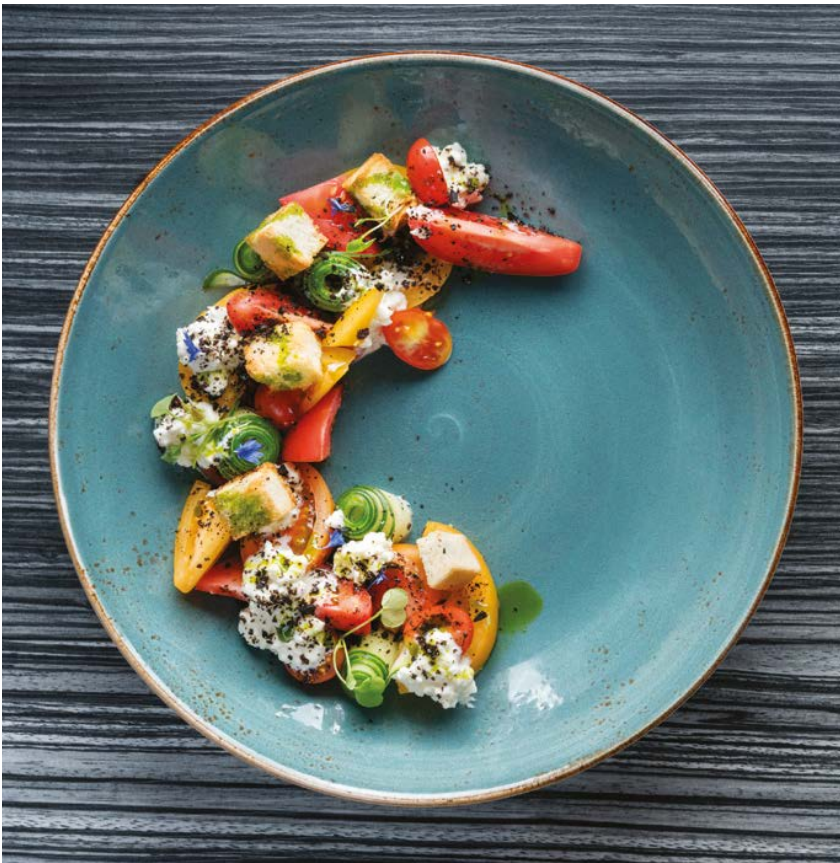

Kimberly Lallouz, Chef • Restaurant Monsieur Montreal, Quebec

Steelite is everywhere around me – it’s in all of my restaurants, in most of my photoshoots, and even my #1 choice for international competition plates. From Birdbar’s laid-back fried chicken and champagne comfort dishes to Restaurant du MAC & Monsieur Resto+Bar more delicate and soignée plates. I love the variety, durability and look of the brand; there’s something for everyone from the various lines that are offered. Customer service and client support are bar none, so it’s a true pleasure for me to work with the reps and products alike every season.