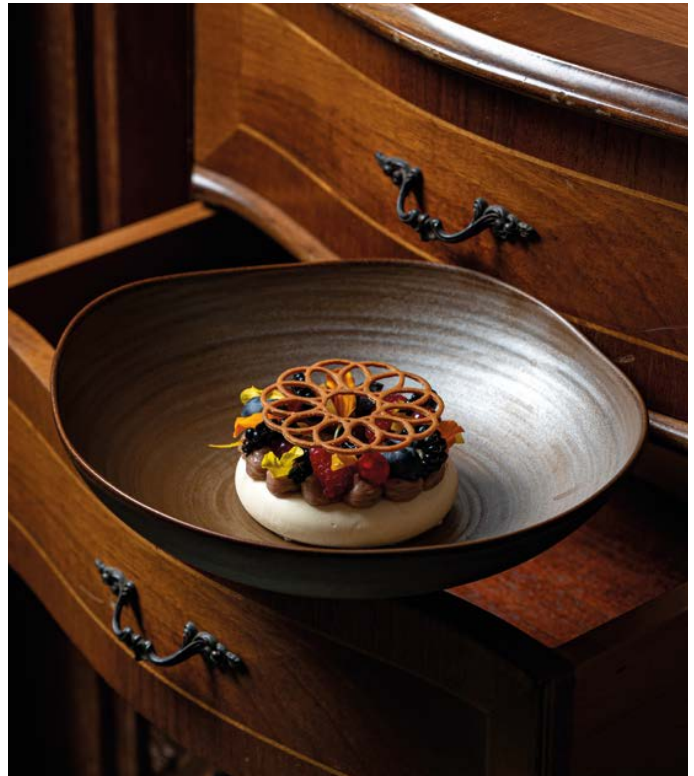

Ivan Capo, Head Chef • Weisses Rössli, Switzerland

Weisses Rössli has been part of Damn Delicious GmbH, the gastronomy business run by Federico Freiermuth. Federico bubbles with creativity and is constantly coming up with new ideas for Zurich's gastronomic scene. In September 2023, and at just 28 years old, Ivan Capo took over the helm in the kitchen. "I found that Steelite offers high-quality products that perfectly meet my specific requirements. Steelite's offerings consistently exceed expectations, providing customers with reliable solutions that fulfil their needs effectively. This commitment to quality ensures customer satisfaction and fosters long-term loyalty".