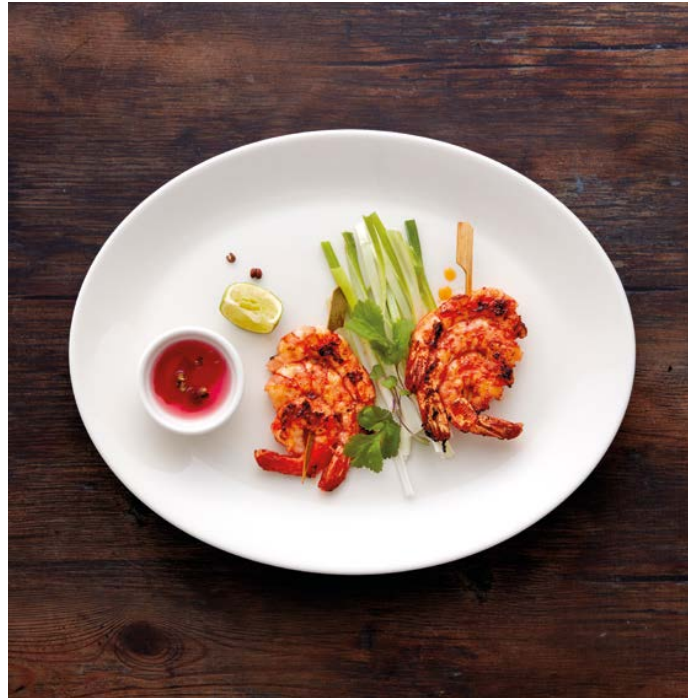

Quality variety versatility

A simple yet effective plain white pattern made in Steelite International's strong and highly durable ceramic body. The range offers a large choice of options to enhance any food service presentation.