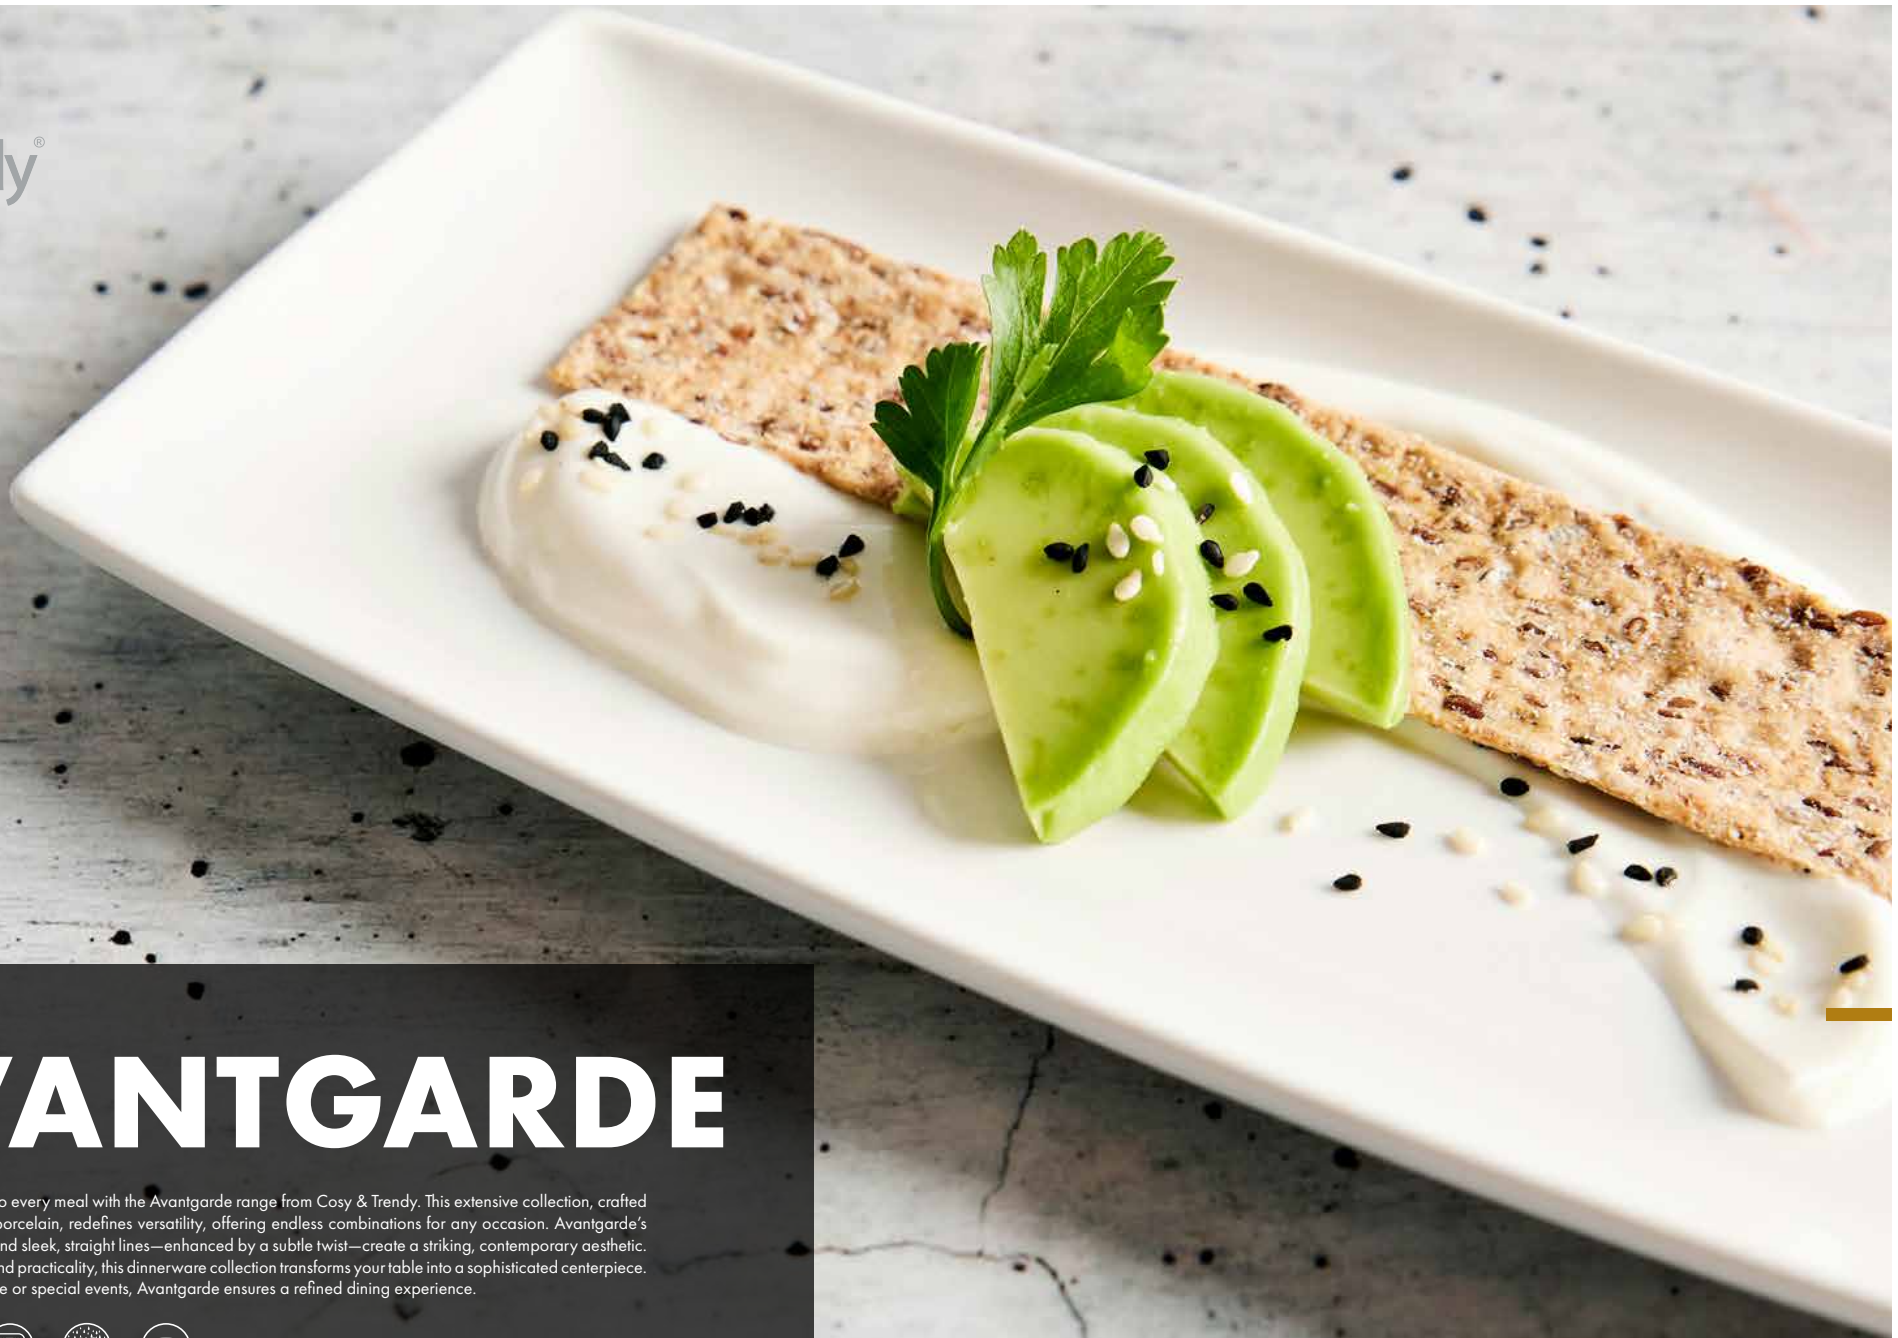

— **BOWL Ø 17 cm**
8564317
Ø 17 x H 6 cm
6 PC / 24 CTN

— **SAUCER Ø 12 cm**
8564112
Ø 12 x H 2 cm
12 PC / 72 CTN

AVANTGARDE

Bring modern elegance to every meal with the Avantgarde range from Cosy & Trendy. This extensive collection, crafted from high-quality white porcelain, redefines versatility, offering endless combinations for any occasion. Avantgarde's distinctive square forms and sleek, straight lines—enhanced by a subtle twist—create a striking, contemporary aesthetic. Perfectly blending style and practicality, this dinnerware collection transforms your table into a sophisticated centerpiece. Whether for everyday use or special events, Avantgarde ensures a refined dining experience.