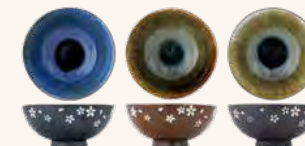

— BOWL Ø 12 cm

5375002
Ø 12 x H 5 cm
6 PC / 36 CTN