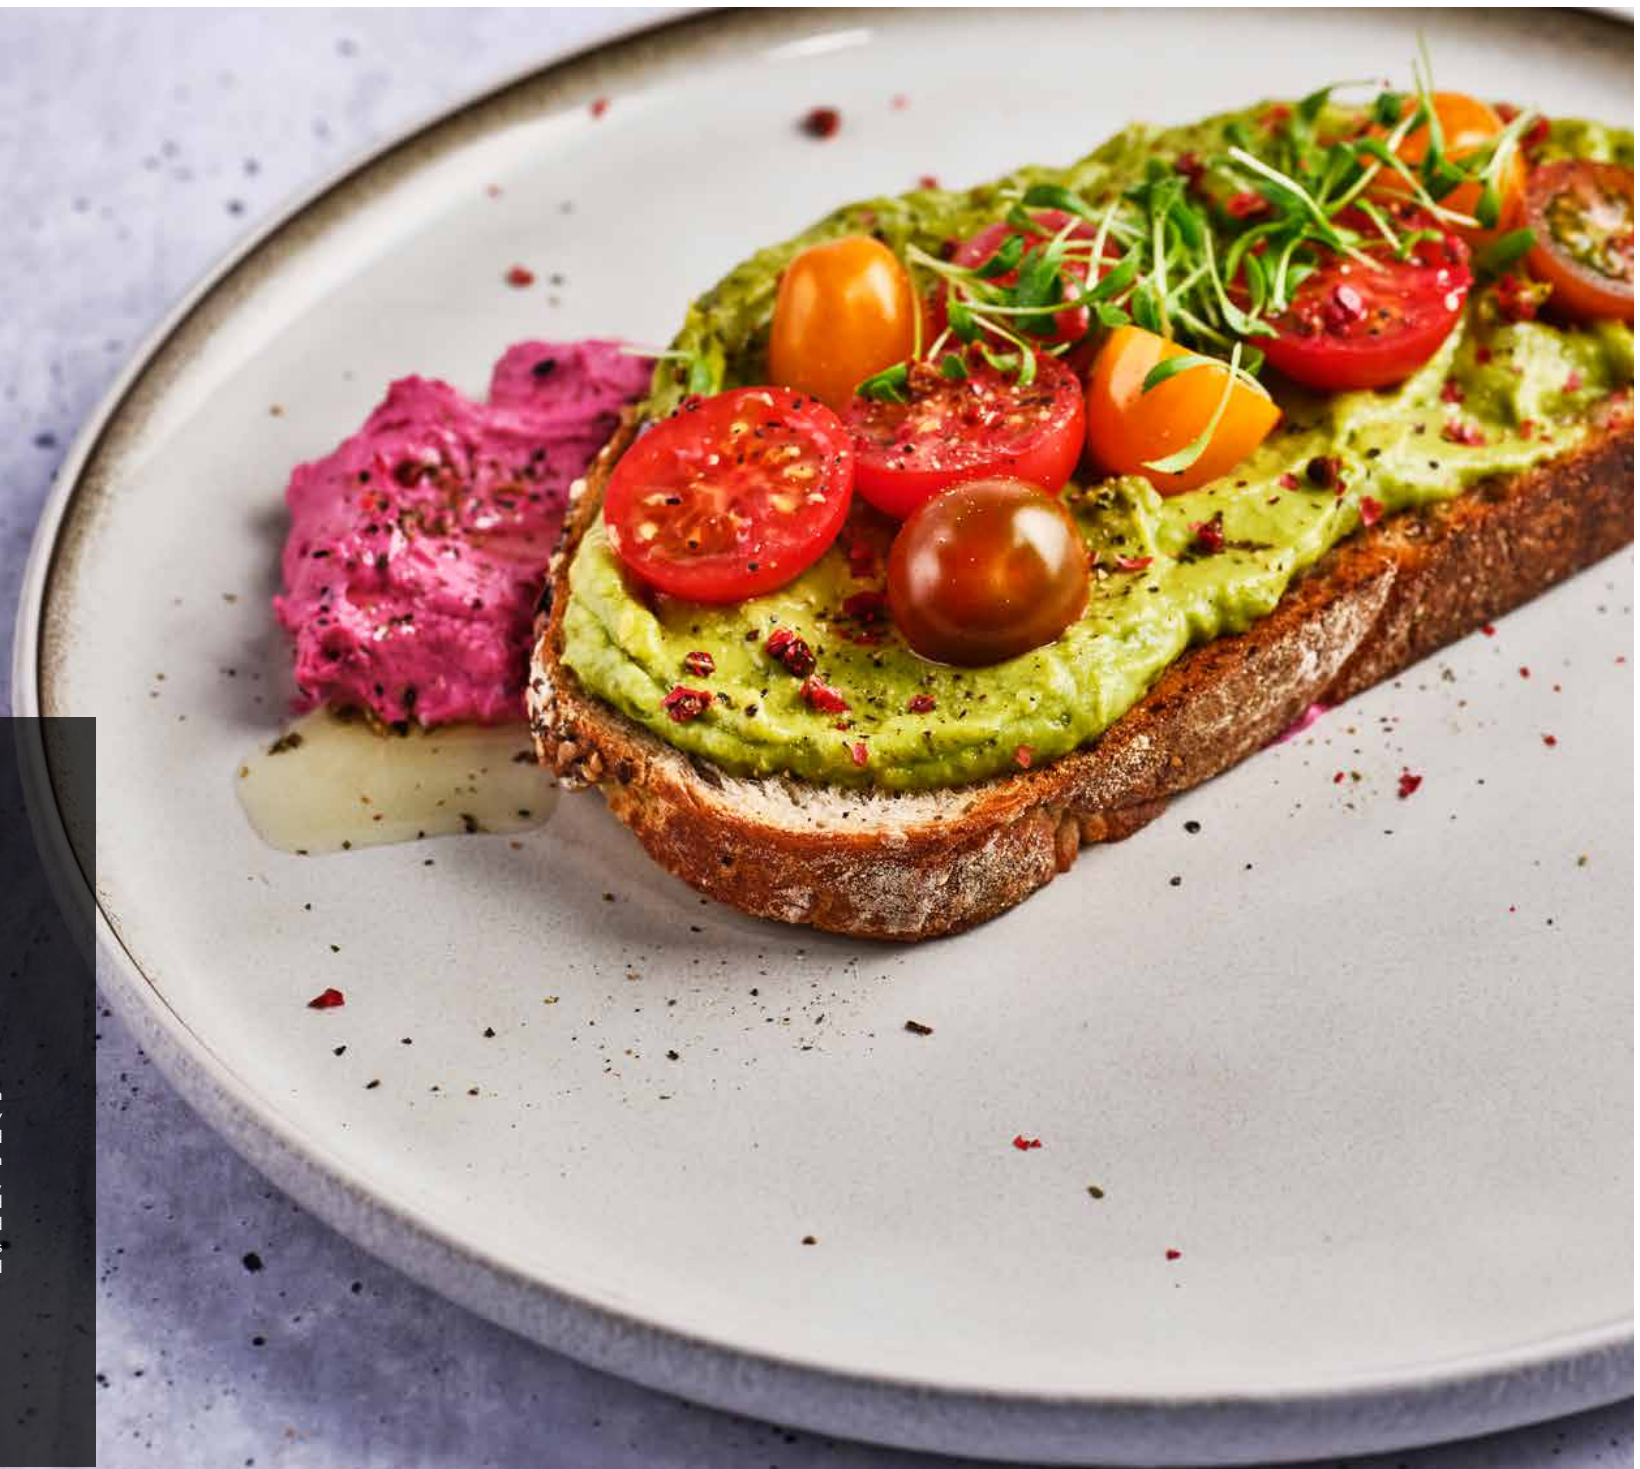

LILY WHITE

Introduce a touch of modern sophistication to your table with the Lily White collection. Inspired by the gentle elegance of lily petals, this tableware features a calming white tone accented by delicate dark green details. The exterior's textured finish contrasts beautifully with the soft, subtly speckled interior, creating a harmonious blend of contemporary design and natural charm. With its clean lines, spacious surfaces, and playful organic shapes, Lily White is as versatile as it is luxurious—perfect for both casual gatherings and refined dining experiences.