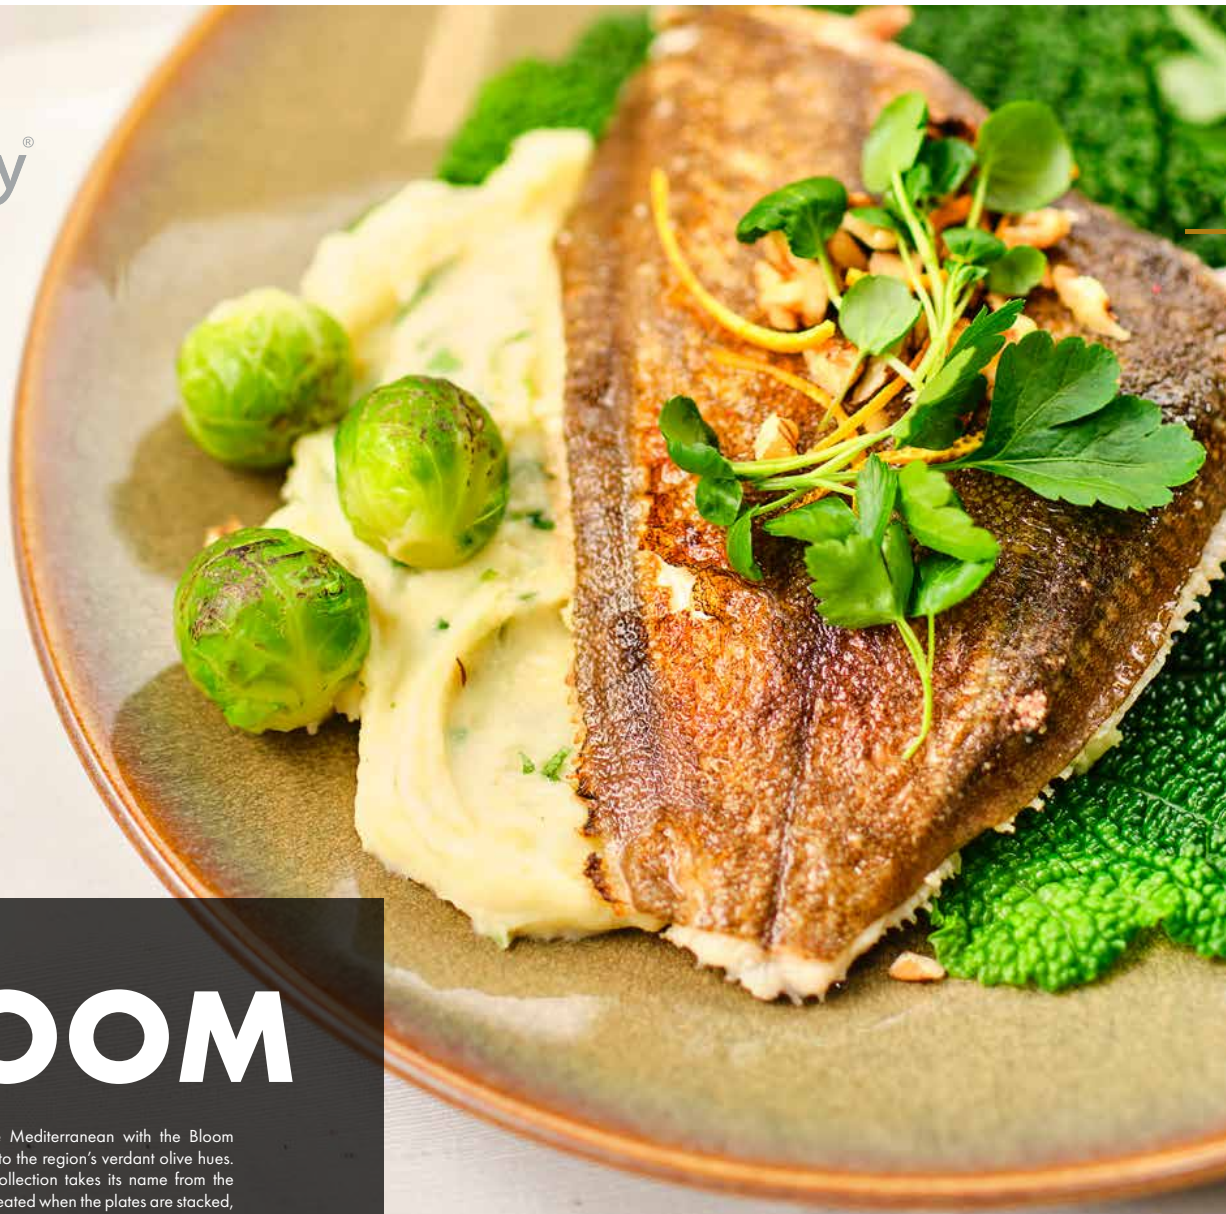

BLOOM

Savor the essence of the Mediterranean with the Bloom Olive dinner set, a tribute to the region's verdant olive hues. This superior stoneware collection takes its name from the delicate floral silhouette created when the plates are stacked, a design as thoughtful as it is graceful. Whether you're serving a festive dinner or a daily meal, the Bloom Olive set infuses each meal with the warmth and vibrancy reminiscent of a sun-drenched Mediterranean feast.

SUPERIOR
STONEWARE

MICROWAVE
SAFE

DISHWASHER
SAFE

STACKABLE

BLOOM

OLIVE

5800275
Ø 28 x H 3 cm
6 CTN

5800122
Ø 22 x H 3 cm
6 CTN

5800215
Ø 22 x H 5 cm
6 CTN

5800015
Ø 15 x H 7 cm - 500 ml
6 CTN

5800011
Ø 11 x H 5 cm - 200 ml
12 CTN

5800030
Ø 9 x H 11 cm - 300 ml
6 CTN