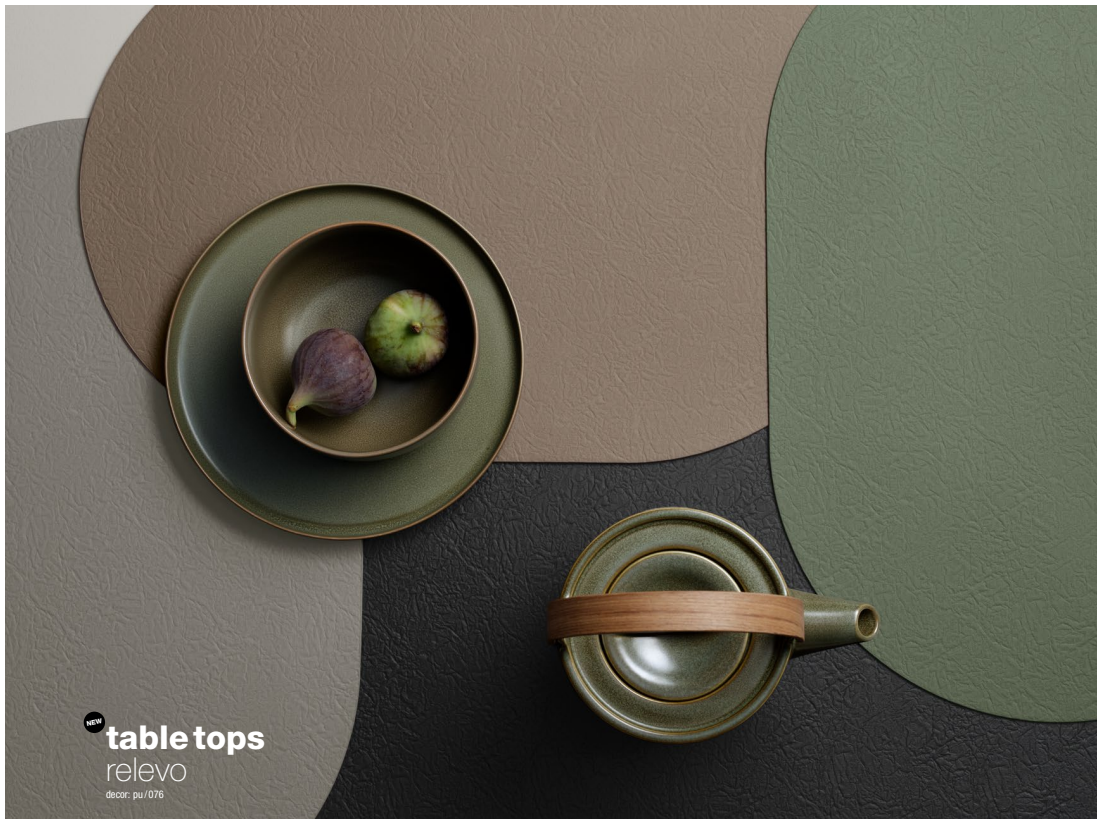

NEW
table tops
leather optic fine

decor: pvc/420