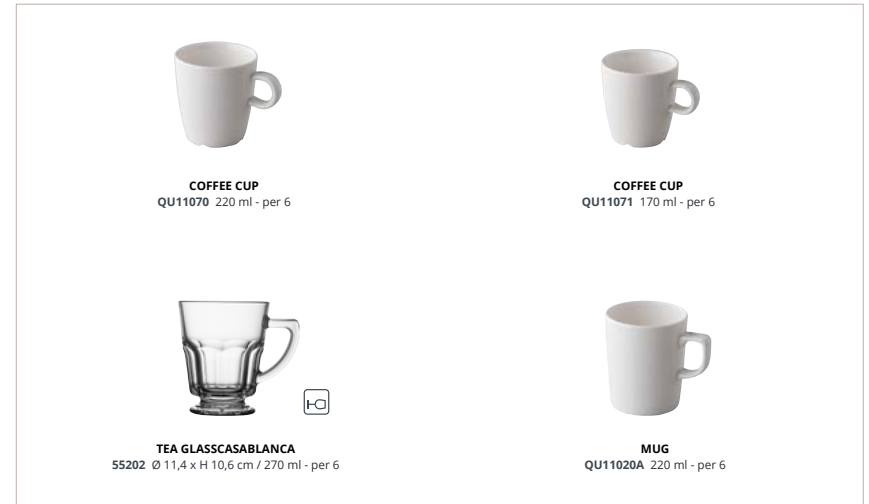

Q FINE CHINA

#This item will no longer be available when stock runs out.