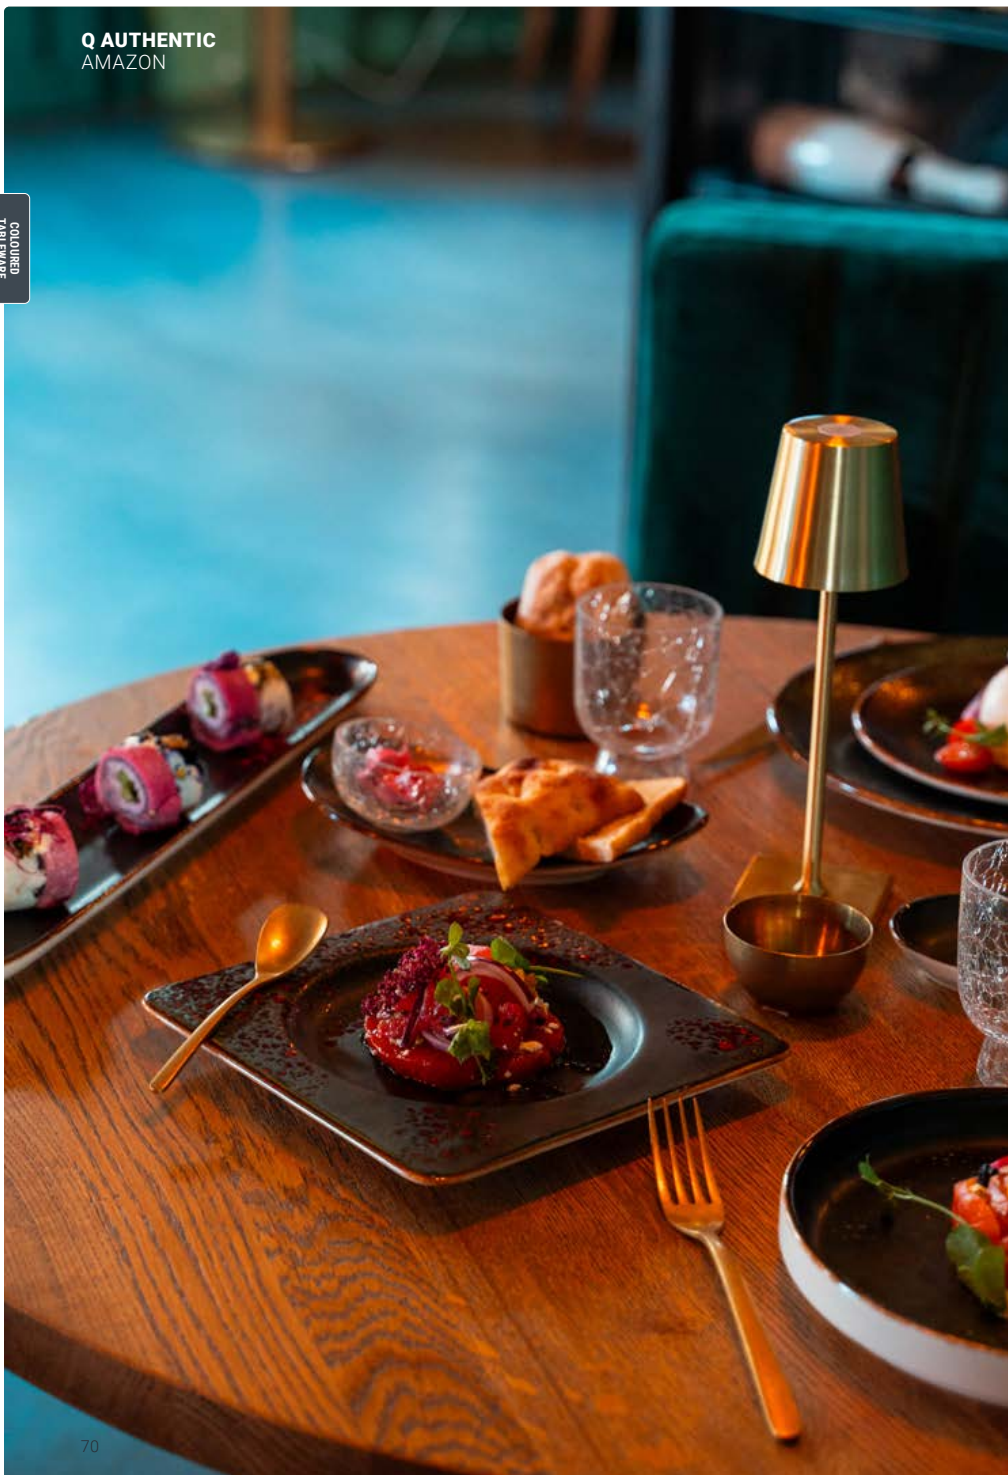

AMAZON

MULTIFUNCTIONAL, COLOURFUL AND MATTE

REACTIVE GLAZE: EACH ITEM IS UNIQUE

5

5

5

5

5

5

Product characteristics

Strength ■■■■■

Lightweight ■■■■■

Scratch resistant ■■■■■□

Chipgarantie* 5 years

* On selected items