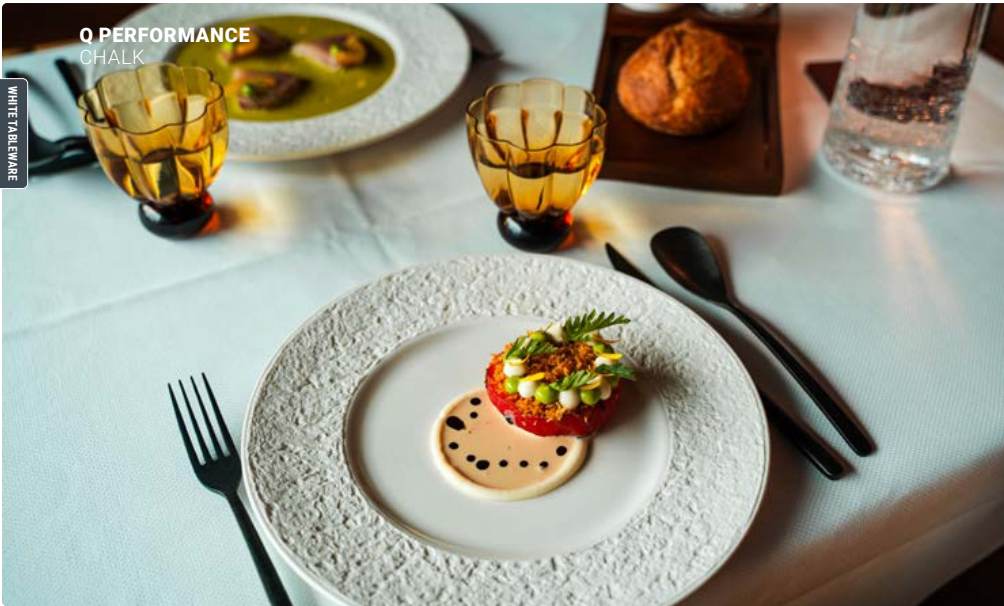

PLATE
QU13012 29,5x27,1 cm - per 4

Product characteristics

Strength	■ ■ ■ ■ ■
Lightweight	■ ■ ■ ■ □
Scratch resistant	■ ■ ■ ■ □
Edge chip warranty*	n/a

* On selected items

For maintenance tips for matte glazes, please refer to the maintenance page at the back of the catalogue.