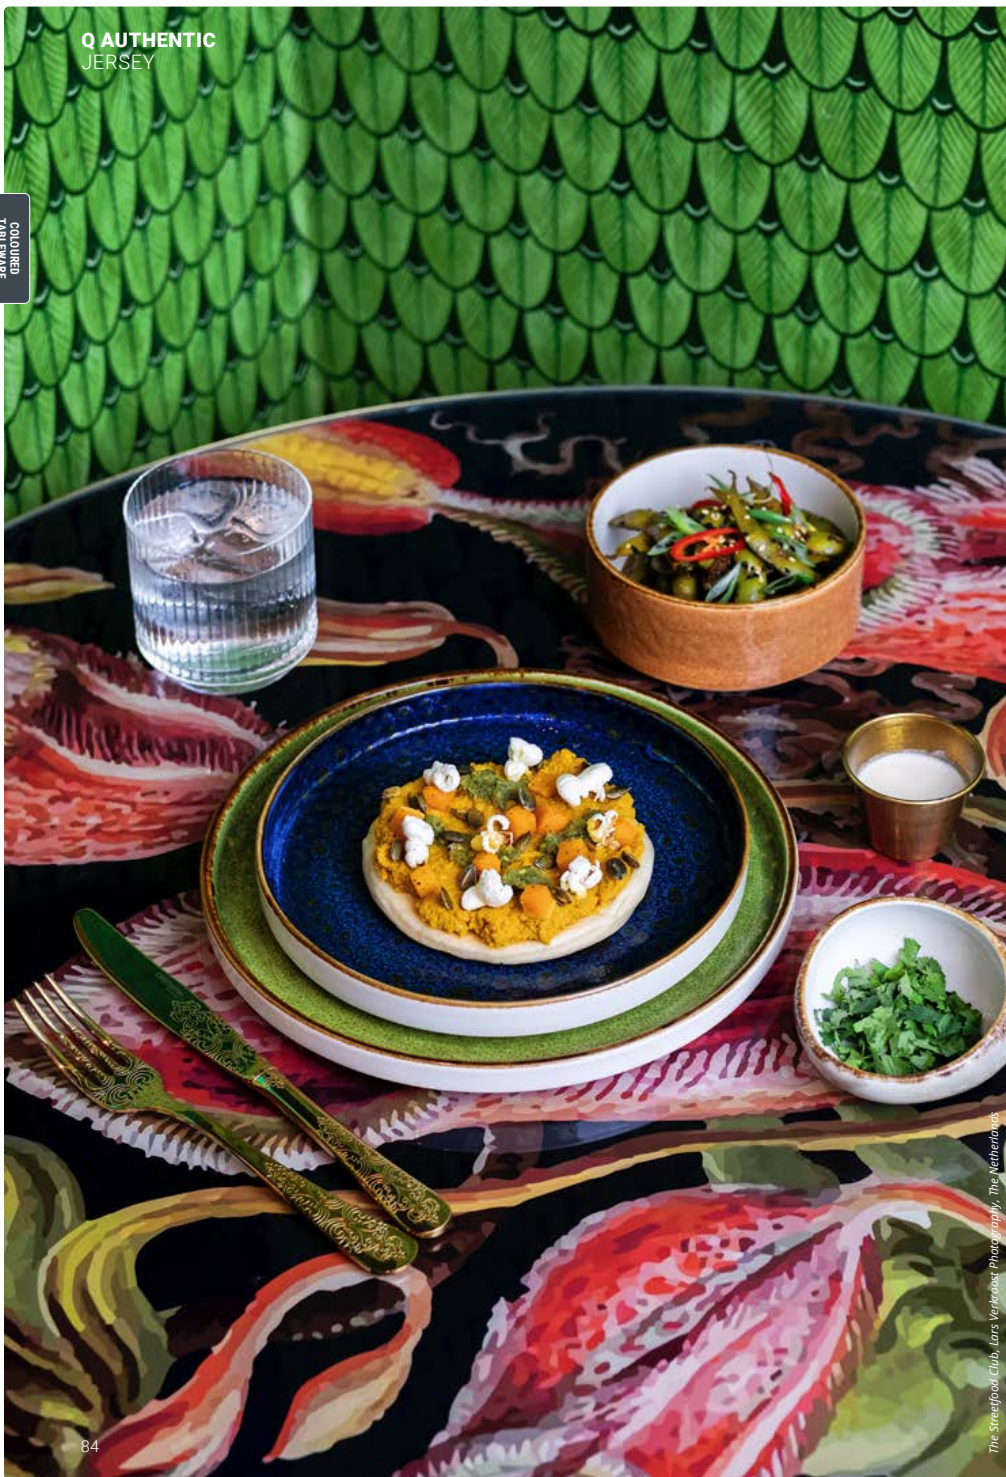

Q AUTHENTIC
JERSEY

COLOURED
TABLEWARE

Q AUTHENTIC
JERSEY

COLOURED
TABLEWARE

JERSEY

STRONG, COLOURFUL AND SCRATCH RESISTANT

REACTIVE GLAZE: EACH ITEM IS UNIQUE

Combine with
ETAGÈRES P. 148

Chip guarantee only applies to the specifically indicated plates and saucers.