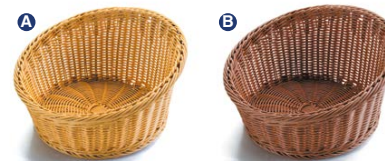

Paneras y fruteros

- Tapa fabricada en madera de caucho con orificios de ventilación para una óptima circulación del aire.
- 2 en 1: la tapa de madera de caucho se puede utilizar como tabla de cortar.
- Cover made of rubber wood with ventilation holes for optimal air circulation.
- 2 in 1: The rubber wood lid can be used as a cutting table.

INOX

Frutero - Panera inox

Ref	€	Ø (cm)	U.Venta
61821	7,70	20	1
61823	11,60	24	1

Panera kraft

Boîte à pain · Brotkasten
Bread basket · Caixa para guardar pão

Ref	€	cm	h max (cm)	h min (cm)	U.Venta
A 63476	13,80	10x10	25	8	1
B 63477	14,70	12x12	25	12	1
C 63478	16,60	15x15	25	12	1
D 63479	19,20	20x20	33	12	1

Panera Tex

Boîte à pain · Brotkasten
Bread basket · Caixa para guardar pão

Ref	€	cm	h max (cm)	h min (cm)	U.Venta
A 63486	13,80	10x10	25	8	1
B 63487	14,70	12x12	25	12	1
C 63488	16,60	15x15	25	12	1
D 63489	19,20	20x20	33	12	1

Panera nórdica

Boîte à pain · Brotkasten
Bread basket · Caixa para guardar pão

Ref	€	cm	h(cm)	U.Venta
A 62868	39,60	30x18	12,5	1
B 62869	43,00	42x22,5	12,5	1

RUBBER WOOD

OEKO-TEX®
CONFIDENCE IN TEXTILES
STANDARD 100

- Fabricada en fibra virgen natural.
- Material ecológico y respetuoso con el medio ambiente.
- Lavable, resistente y duradera.
- Diseñada y fabricada en España.
- Hecha a mano.
- Tacto agradable y suave, similar a la piel. Espesor 0,55 mm.

- Fabriqué en fibre vierge naturelle.
- Matériel écologique et environnemental.
- Lavable, résistant et durable.
- Conçu et fabriqué en Espagne.
- Fait main.
- Un toucher agréable et doux, similaire à la peau. 0,55 mm d'épaisseur.

- Manufactured in natural virgin fiber.
- Ecological and environmental material.
- Washable, resistant and lasting.
- Designed and manufactured in Spain.
- Handmade.
- Nice and soft touch, similar to the skin. 0.55 mm thickness.