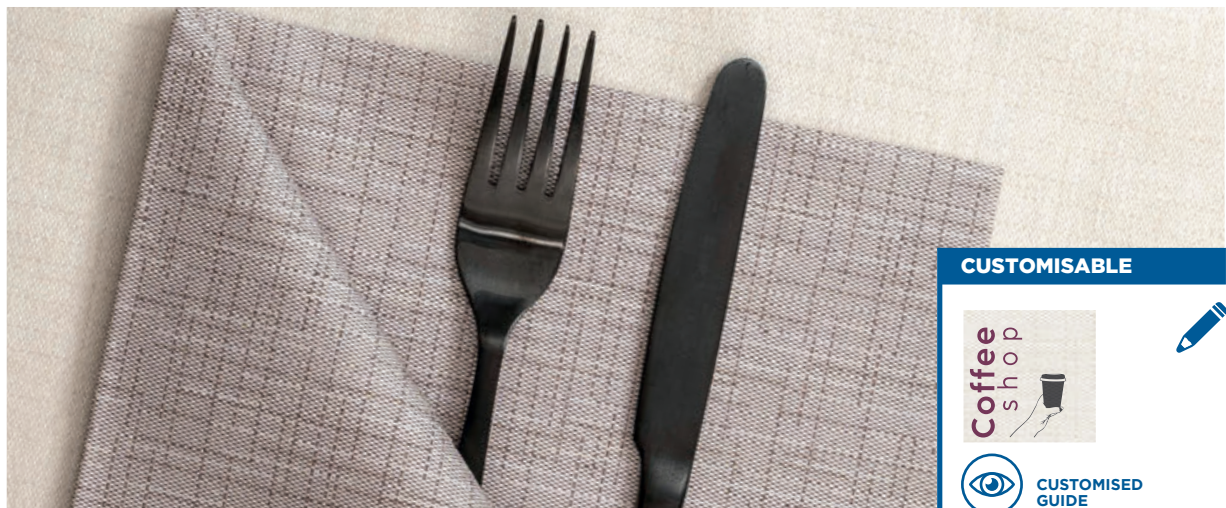

Serviettes
Tovaglioli
Napkins

20 x 20 cm
Folded:
10 x 10 cm
PACK: 100 U
CARTON / MINIM:
3.600 U

Serviettes
Tovaglioli
Napkins

40 x 40 cm
Folded:
20 x 20 cm
PACK: 50 U
CARTON / MINIM:
700 U

Serviettes
Tovaglioli
Napkins

50 x 50 cm
Folded:
25 x 25 cm
PACK: 50 U
CARTON / MINIM:
400 U

Serviettes
Tovaglioli
Napkins

33 x 40 cm
BOOKFOLD
Folded: 8,3 x 20 cm
PACK: 50 U
CARTON / MINIM:
700 U

Serviettes
Tovaglioli
Napkins

40 x 40 cm
BOOKFOLD
Folded: 10 x 20 cm
PACK: 50 U
CARTON / MINIM:
700 U

Serviettes
Tovaglioli
Napkins

39 x 50 cm
BOOKFOLD
Folded: 9,8 x 25 cm
PACK: 50 U
CARTON / MINIM:
600 U

Dry cotton

55 g/m²

Ivoire Avorio Ivory	*255.46	*182.07	*274.87	—	—	—
Sable Sabbia Sand	—	*264.22	—	—	—	—
Mandarine Mandarinina Tangerine	—	*182.08	—	—	—	—
Terracotta Terracotta Terracotta	—	*264.27	—	—	—	—
Bordeaux Bordeaux Burgundy	*255.47	*182.02	—	*272.86 NEW	*274.90	*274.35 NEW
Fuchsia Fuchsia Fuchsia	—	*195.59	—	—	—	—
Parme Parma Parma	—	*195.60	—	—	—	—
Turquoise Turchese Turquoise	—	*194.85	—	—	—	—
Kiwi Kiwi Kiwi	—	*182.09	—	—	—	—
Chocolat Cioccolato Chocolate	*255.45	*181.99	—	*272.87 NEW	*274.91	*274.36 NEW
Gris Grigio Grey	—	*195.58	*274.88	*272.88 NEW	*274.92	*274.37 NEW
Graphite Graffite Graphite	*255.44	*181.91	*274.89	*272.89 NEW	*274.93	*274.38 NEW

CUSTOMISABLE

CUSTOMISED
GUIDE

Prix
Prezzi
Prices