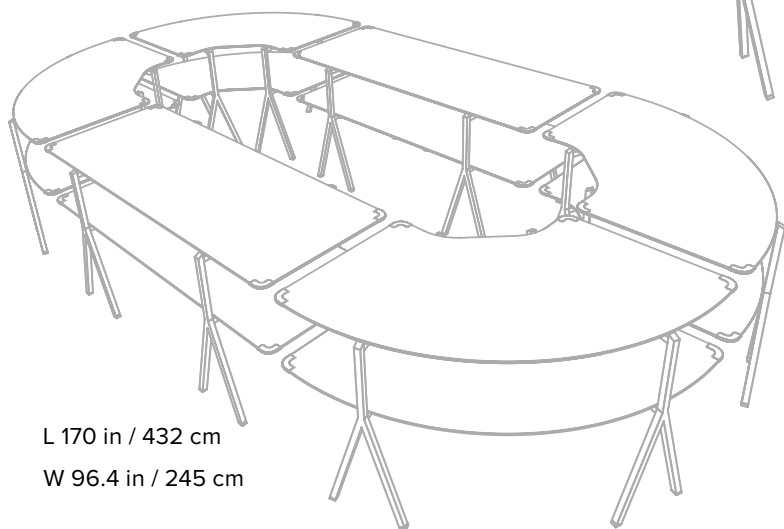

STORAGE AND TRANSIT

Modulite™ Storage Cart
76.6×30×78.3 in
194.5×76.2×199 cm
Item # MT-CART

ACTION ... GO ...

ENDLESS CONFIGURATIONS

L 170 in / 432 cm
W 96.4 in / 245 cm

97.8 in / 246.6 cm

L 208.10 in / 528.5 cm
W 50.4 in / 128.2 cm

L 170 in / 432 cm
W 46.6 in / 118.4 cm

MODULITE™

Modular F+B shelving system

Modulite™ is the perfect solution for all your food service needs, whether it's a pop-up market, grab-and-go concept, back bar, sweet station, reception, or any other event limited only by your creativity. With the ability to customize your cart and choose from a variety of accessories designed with you in mind, the possibilities are endless.