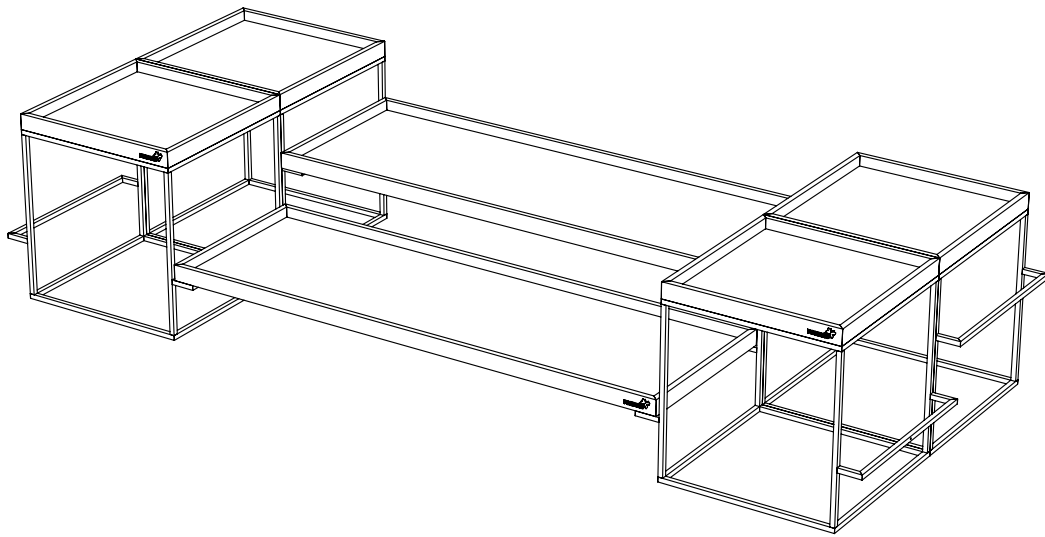

ENDLESS CONFIGURATIONS