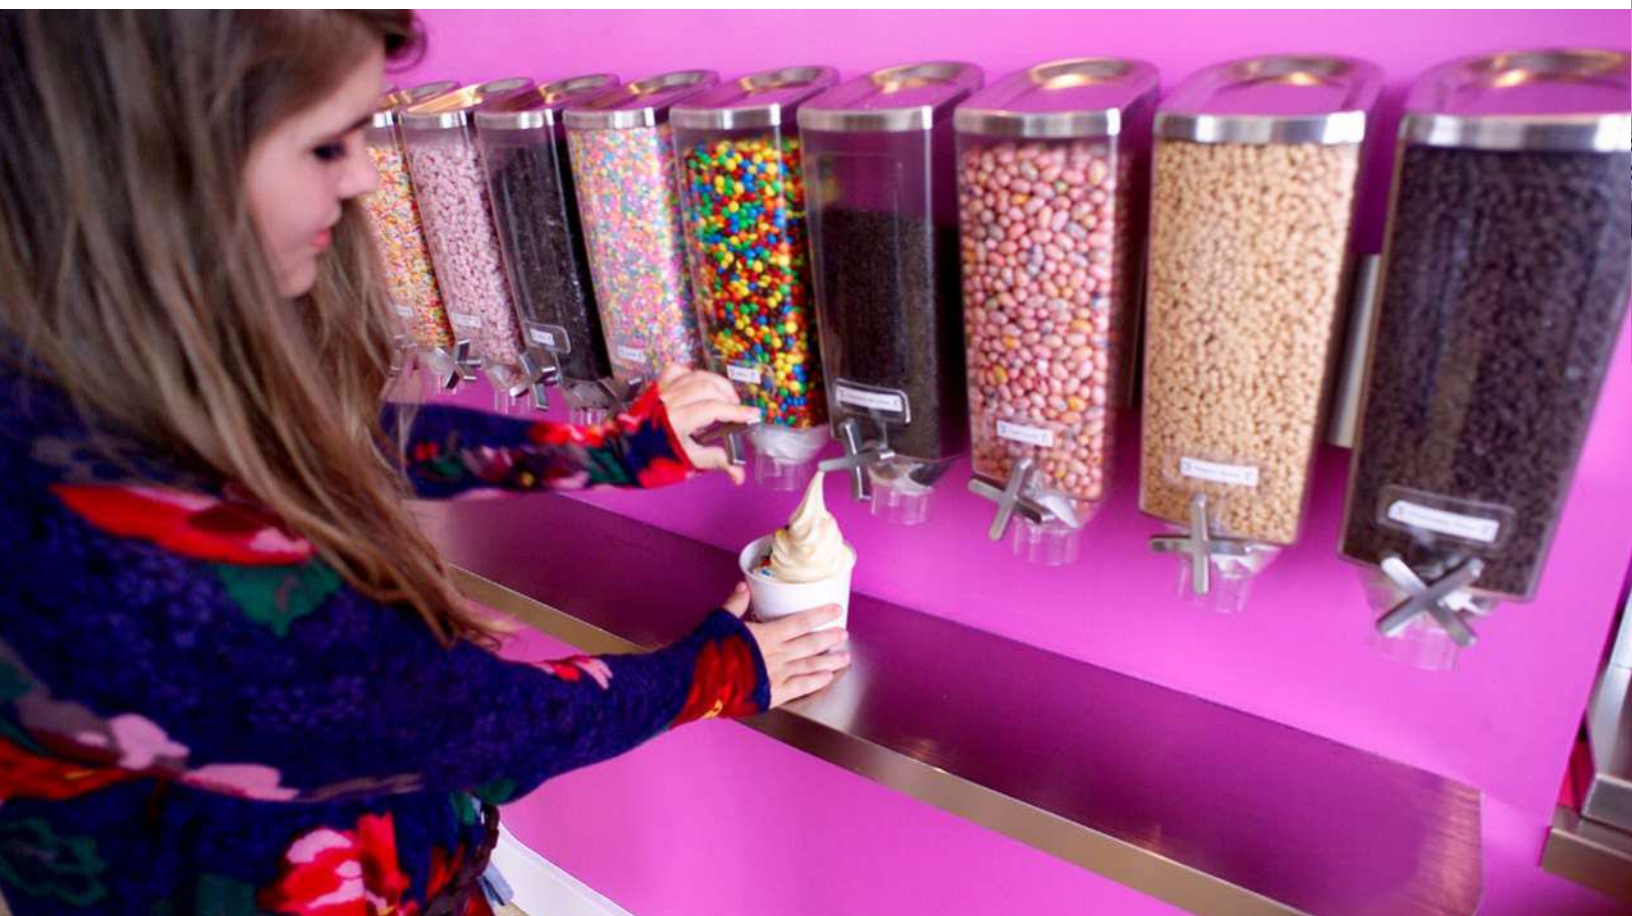

Wall-Mounted
Dispensers include
6 PORTION
CONTROL WHEELS
ranging from 1 teaspoon to
4.5 teaspoons. Exact
measuring saves
on food cost!

Let your wall say it all.