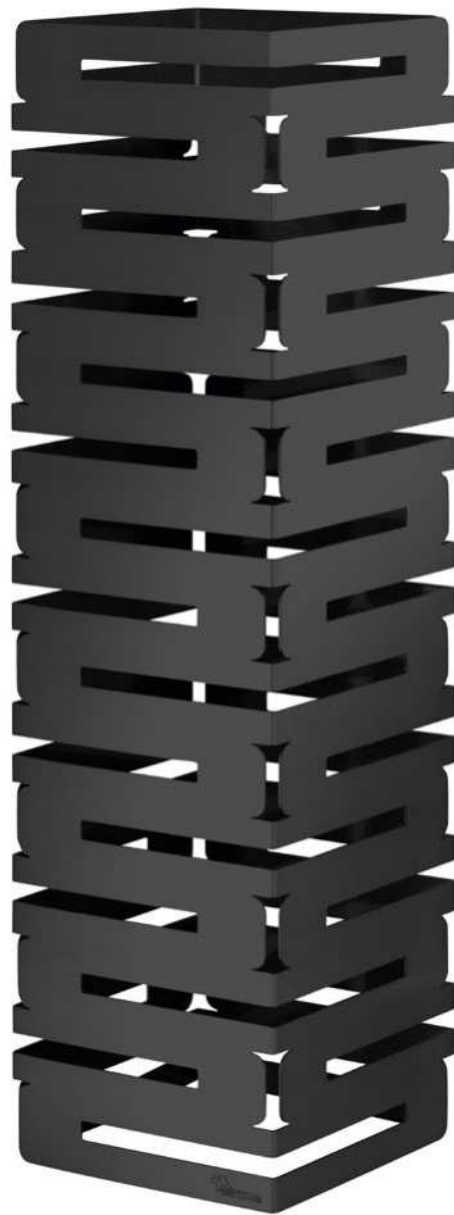

BUILDING A CUSTOM RISER DISPLAY STARTS HERE