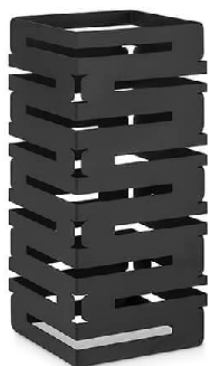

Skycap® 18" Multi-Level Riser

8×8×18 in

20.5×20.5×45.5 cm

Black Steel
Item # SM241