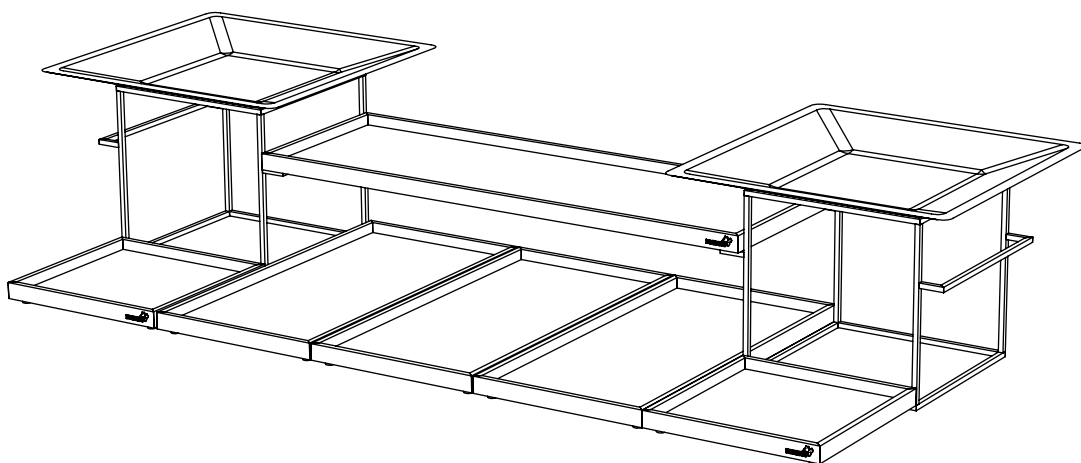

ENDLESS CONFIGURATIONS