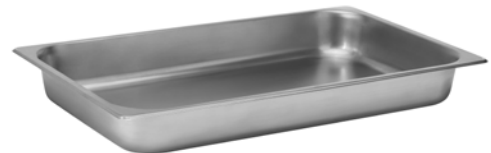

Multi-Chef™ Rectangular Full Size Steam Pan
9.51 QT/9 L
20.9×12.8×2.6 in
53.1×32.5×6.6 cm
Item # SMM015