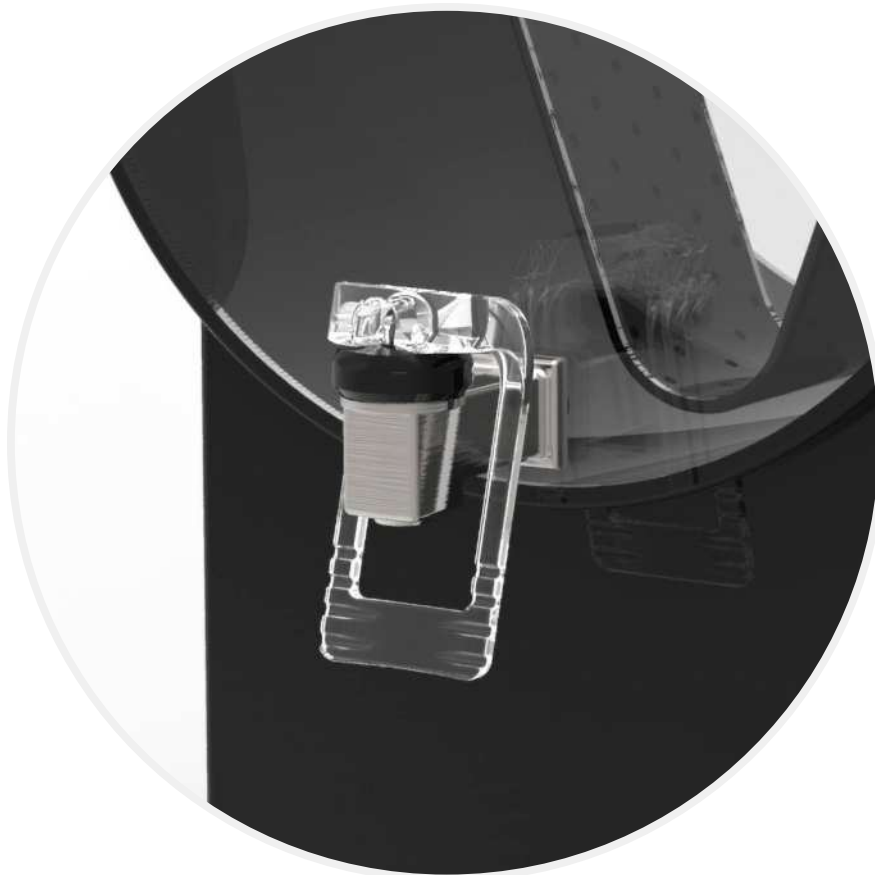

MAKE YOUR BEVERAGE STATION SAFE

New Hands Free faucet aligns with new health and safety guidelines.

Now available with all Rosseto Beverage Dispensers

**Hands Free Faucet,
Full Assembly**
2×3×3.5 in
Item # LDM016

*Works with all Rosseto
beverage dispensers and
any other dispensers with
a faucet hole of .65 inches!*