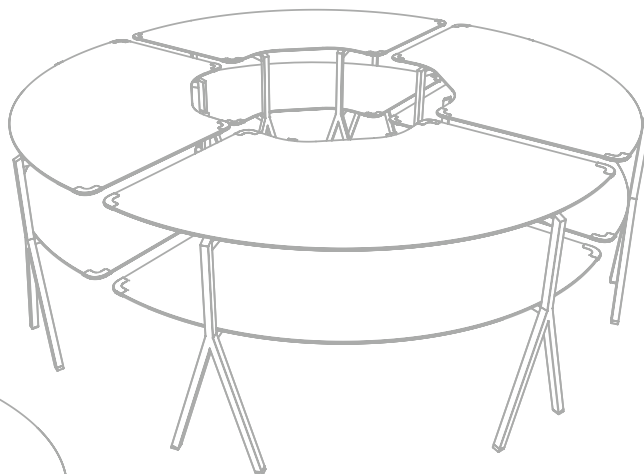

STORAGE AND TRANSIT

Modulite™ Storage Cart
76.6×30×78.3 in
194.5×76.2×199 cm
Item # MT-CART

ACTION ... GO ...

ENDLESS CONFIGURATIONS

L 170 in / 432 cm
W 96.4 in / 245 cm

97.8 in / 246.6 cm

L 208.10 in / 528.5 cm
W 50.4 in / 128.2 cm

L 170 in / 432 cm
W 46.6 in / 118.4 cm

MODULITE™

Modular F+B shelving system

Modulite™ is the perfect solution for all your food service needs, whether it's a pop-up market, grab-and-go concept, back bar, sweet station, reception, or any other event limited only by your creativity. With the ability to customize your cart and choose from a variety of accessories designed with you in mind, the possibilities are endless.