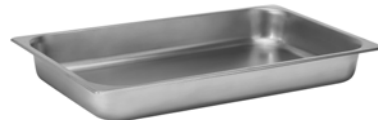

Multi-Chef™ Round Divided Steam Pan
4 QT/3.78 L (each side 2 QT/1.89 L)
 13.8×2.3 in
 35.1×5.8 cm
 Item #SMM065

Multi-Chef™ Half Size Steam Pan
4.75 QT/4.5 L
 12.3×10.5×2.5 in
 31.2×26.7×6.4 cm
 Item #SMM064