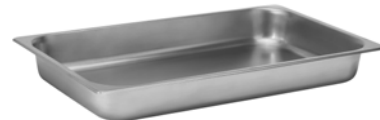

Multi-Chef™ Half Size Steam Pan
4.75 QT/4.5 L
12.3×10.5×2.5 in
31.2×26.7×6.4 cm
Item #SMM064