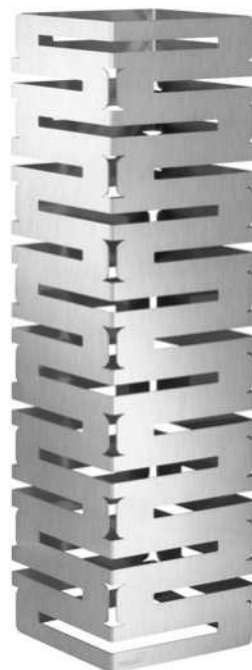

Stainless Steel
Item # SM266