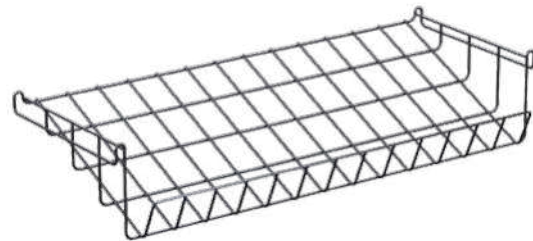

L 170 in / 432 cm
W 46.6 in / 118.4 cm

MODULITE™

Modular F+B shelving system

Modulite™ is the perfect solution for all your food service needs, whether it's a pop-up market, grab-and-go concept, back bar, sweet station, reception, or any other event limited only by your creativity. With the ability to customize your cart and choose from a variety of accessories designed with you in mind, the possibilities are endless.

If you need to serve a larger volume of food and beverages, you can easily connect two carts together to create a long and impressive stand that will suit all types of events and needs.

Our carts are fully mobile, making it easy to transport your offerings wherever you need them to be. Experience the flexibility and convenience of Modulite™ for yourself.

Patent Pending

CREATE YOUR OWN CART

MODULAR & MOBILE SHELVING SYSTEM

**Modulite™ Cart Frame w/
bamboo base and 4
rotating wheels**
36×20×61.5 in
91.5×51×156 cm
Item # MC-Base

Modulite™ EZ-SERV® Kit

Includes 5 EZ-SERV containers (1.3 gallons each), wall bracket, catch tray
 34×7.8×27.5 in
 86.4×19.8×69.9 cm
 Item # EZS-K

Modulite™ PRO BULK® Kit

Includes 6 PRO-BULK containers (3.5 gallons each), matching shelf, catch tray
 33.5×15.8×27 in
 85.1×40.0×68.6 cm
 Item # PB-K

Modulite™ Chalkboard Sign

34.7×0.3×7.9 in
 88.1×0.8×20.1 cm
 Item # MC-TS