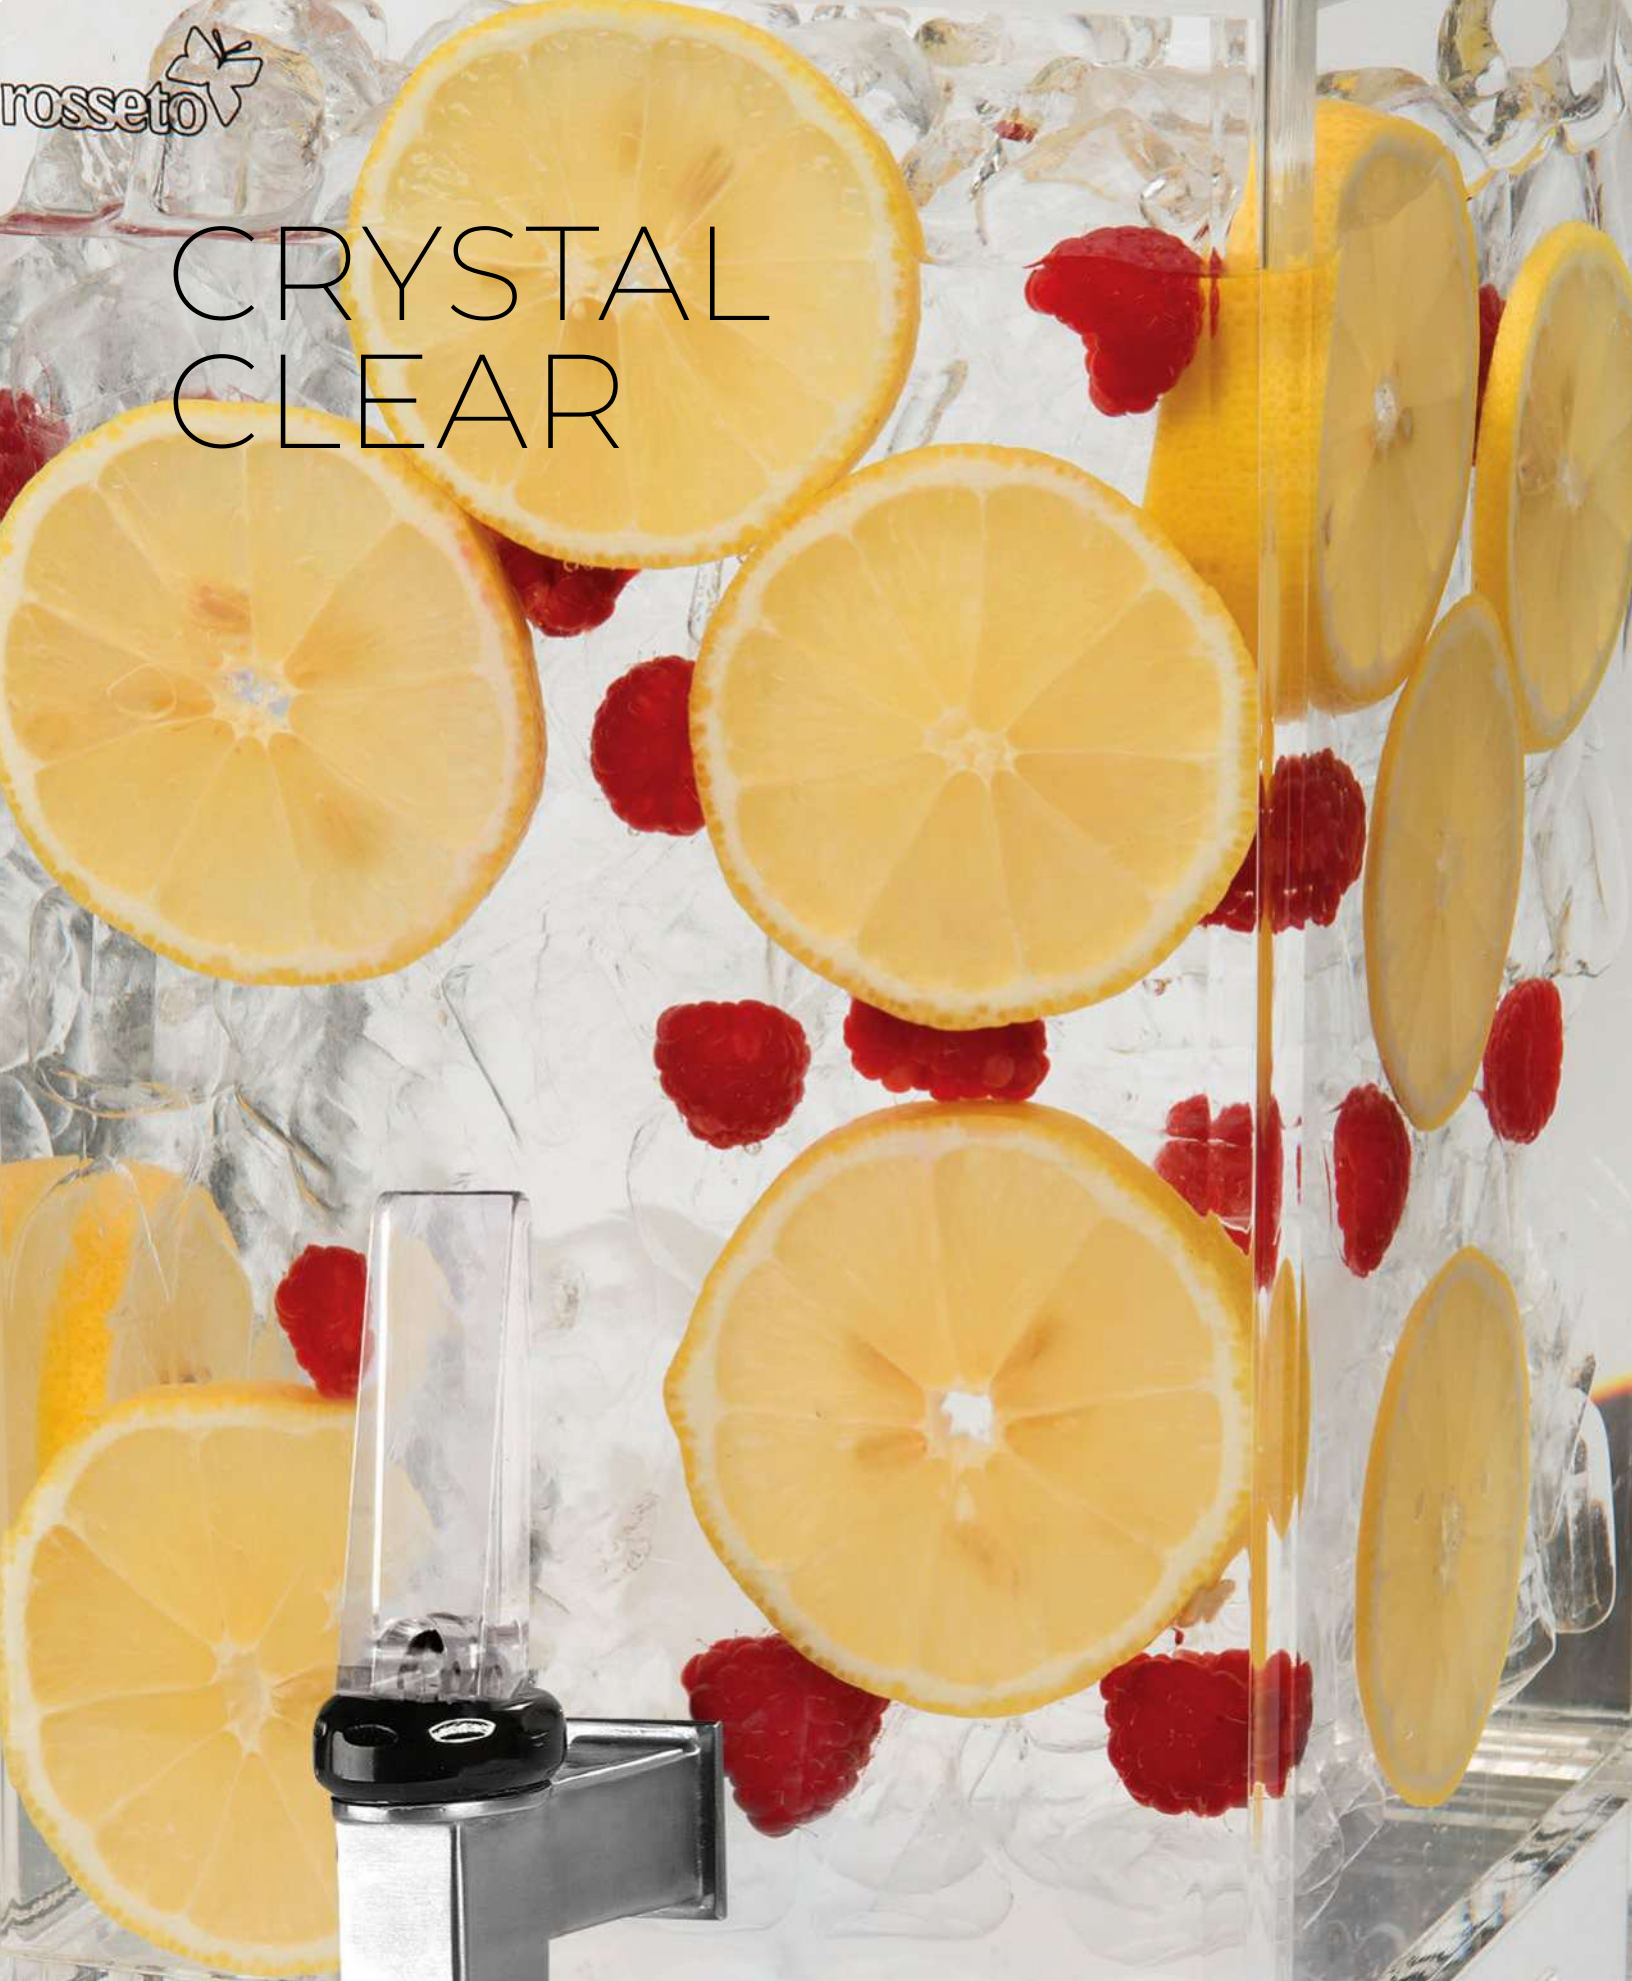

**Clear Acrylic 2 Gal.
Beverage Dispenser**
2 Gal / 7.6 L
7.5×7.5×23.5 in
19×19×59.5 cm
Item # LD111

**Clear Acrylic 1 Gal.
Beverage Dispenser**
1 Gal / 3.8 L
7.5×7.5×16.75 in
19×19×42.5 cm
Item # LD106

CRYSTAL CLEAR