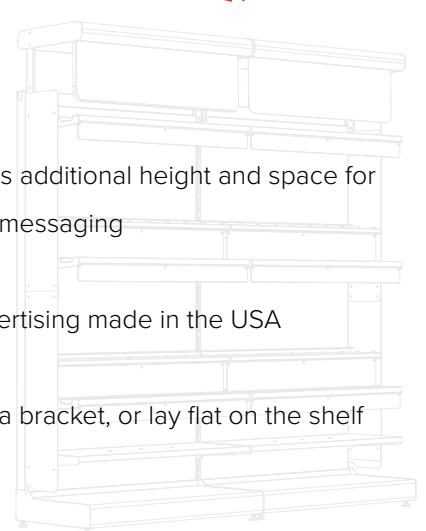

Header creates additional height and space for advertising/messaging

Metal and advertising made in the USA

Attach bins to a bracket, or lay flat on the shelf