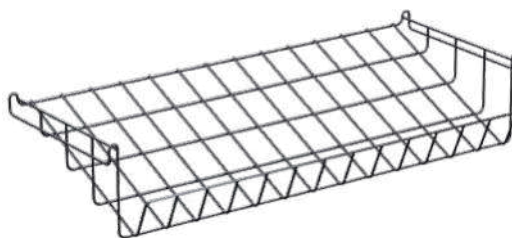

Modulite™ Wire Basket
33.7 × 14.4 × 6.6 in
86 × 37 × 17 cm
Item # MC-WS1