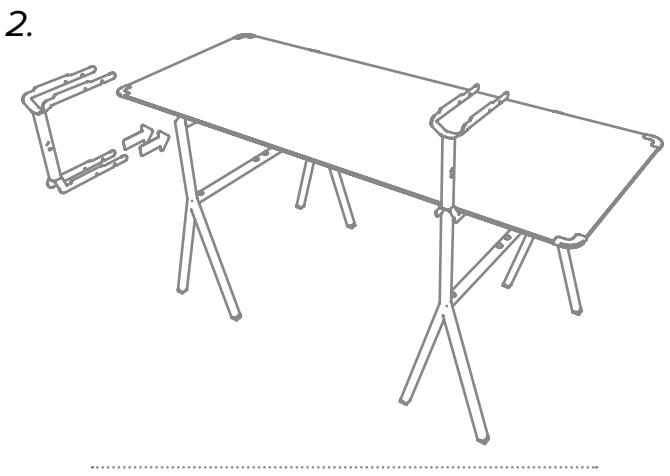

CREATE YOUR OWN STATION. IT'S AS EASY AS 1,2,3!

- *No tools required*
- *Set up & tear down your station in minutes*
- *Durable water & heat resistant surfaces*
- *Patented easy snap technology*
- *Easy one person set up*
- *Requires minimal storage space*
- *Endless configurations to meet your individual needs*