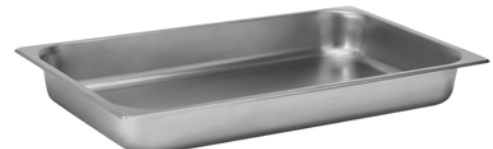

Multi-Chef™ Rectangular Full Size Steam Pan
9.51 QT/9 L
20.9×12.8×2.6 in
53.1×32.5×6.6 cm
Item # SMM015