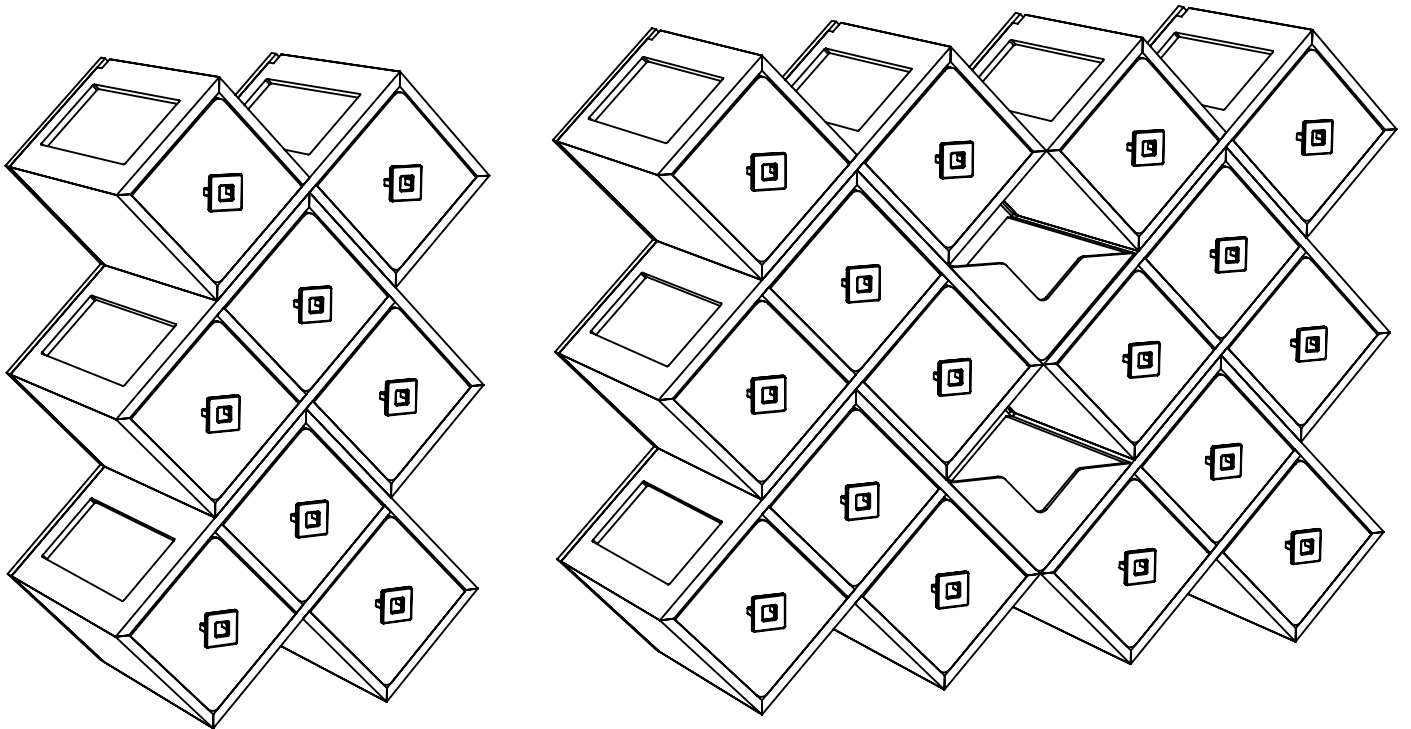

Honeycomb Half Drawer

12.1 × 9.6 × 8.9 in

31 × 24 × 23 cm

Item #BKM033