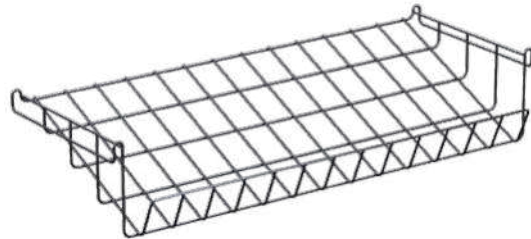

Modulite™ Wire Basket

33.7×14.4×6.6 in
85.6×36.6×17 cm
Item # MC-WS1