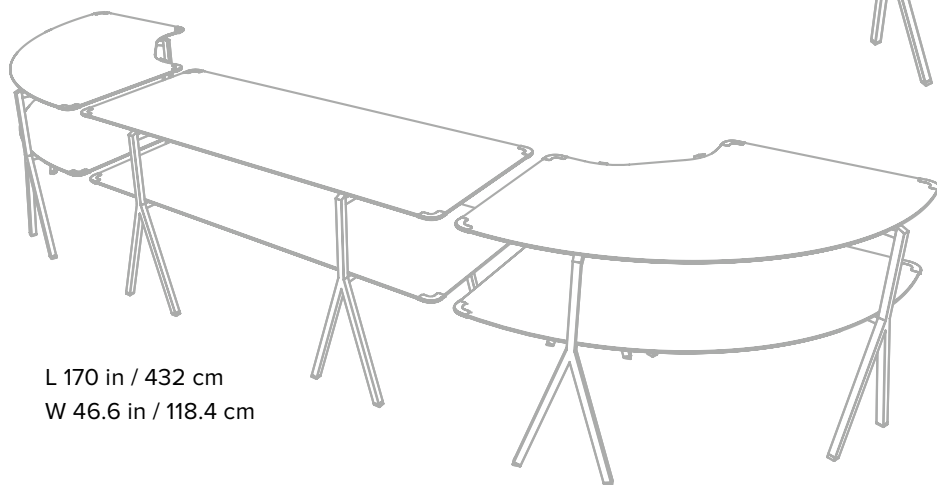

STORAGE AND TRANSIT

Modulite™ Storage Cart
76.6×30×78.3 in
194.5×76.2×199 cm
Item # MT-CART

ACTION ... GO ...

ENDLESS CONFIGURATIONS

L 170 in / 432 cm
W 96.4 in / 245 cm

97.8 in / 246.6 cm

L 208.10 in / 528.5 cm
W 50.4 in / 128.2 cm

L 170 in / 432 cm
W 46.6 in / 118.4 cm

MODULITE™

Modular F+B shelving system

Modulite™ is the perfect solution for all your food service needs, whether it's a pop-up market, grab-and-go concept, back bar, sweet station, reception, or any other event limited only by your creativity. With the ability to customize your cart and choose from a variety of accessories designed with you in mind, the possibilities are endless.