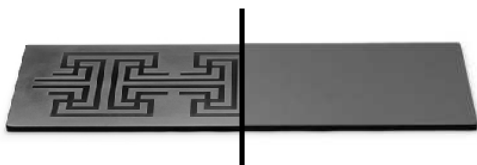

Rectangle Melamine Surface*
27.5×9.5×0.38 in
70×24×1 cm

Black Melamine
Item # SG037