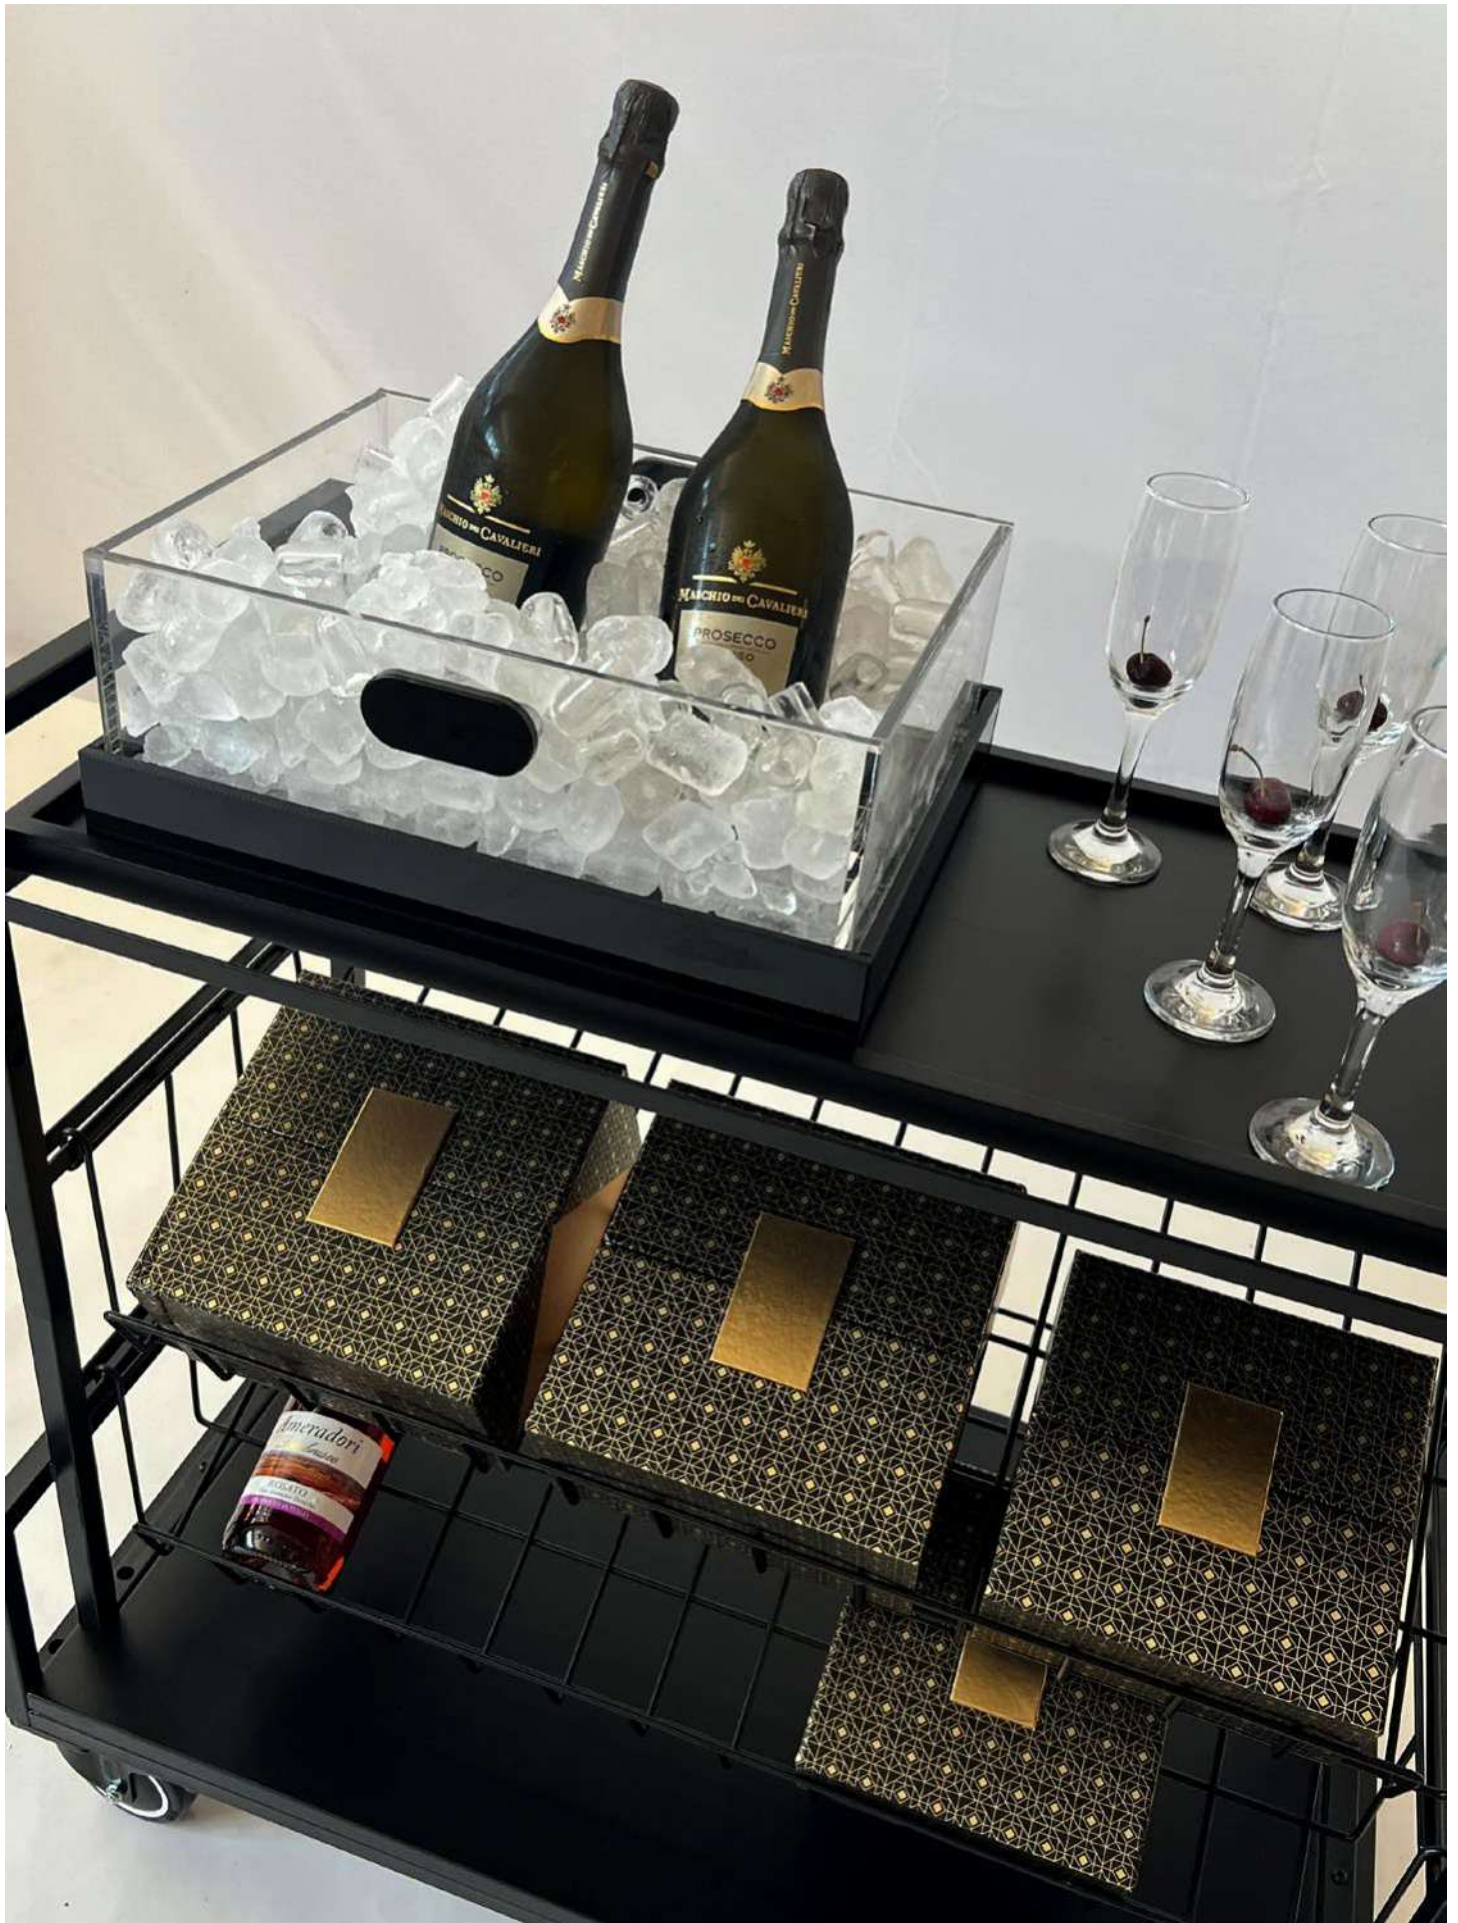

X-LARGE Spiral Stainless Steel Ice Tub w/Drain Tube
 26.5×18.25×7 in
 67.3×46.5×18 cm
 Item # SM213

VIP ICE COOLER

Modulite™ Serving Cart

**Ice Cooler and Tray Set -
Clear and Black Acrylic**
16×13.3×6.25 in
41×34×16 cm
Item # ICS100