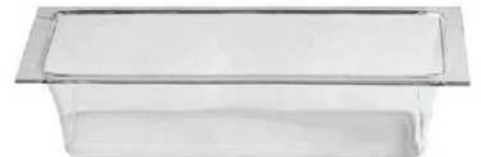

Item # SA112

**Clear Acrylic Ice Bath
for Multi-Chef™**

21×13×4.88 in

53.5×33×12.4 cm

Item # ICBR19C

*Designed to fit Multi-Chef™

X-LARGE Ice Tub

26.5×18.25×6.75 in