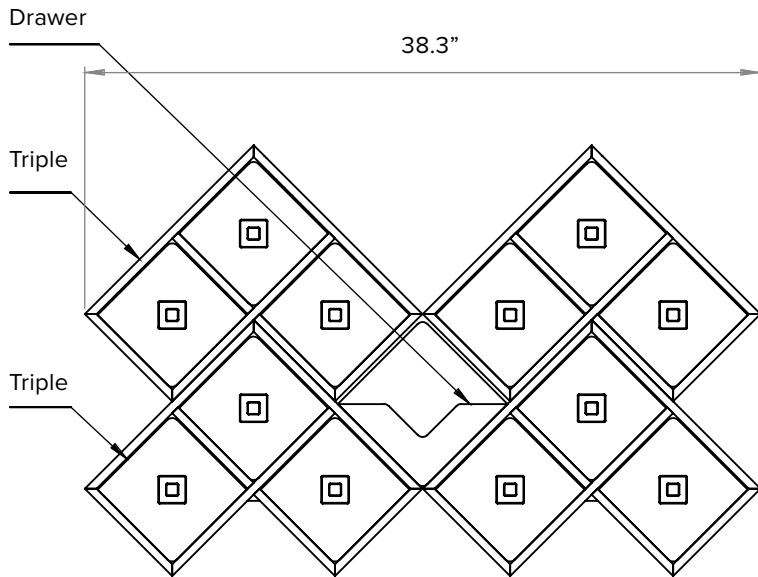

Triple Bamboo Honeycomb Bakery w/Drawer and Insert
19×13×14.5 in
48×33×37 cm
Item # BK300

Double Black Honeycomb Bakery w/Drawer and Insert
19×13×10 in
48×33×25 cm
Item # BK200BL

Triple Black Honeycomb Bakery w/Drawer and Insert
19×13×14.5 in
48×33×37 cm
Item # BK300BL