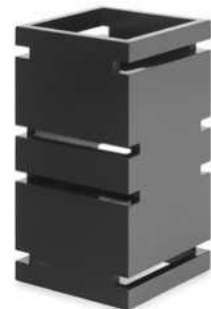

**Tall 12" Bamboo Multi-
Level Riser**
6.5×6.5×12 in
16.51×16.51×30.5 cm
Black Gloss Bamboo
Item # SW102