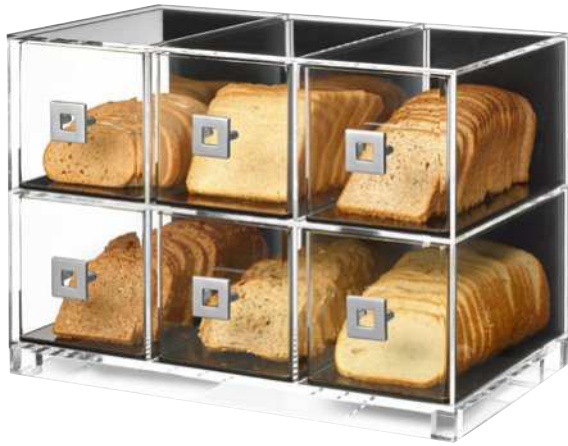

Large
 12×12×12 in
 30.5×30.5×30.5 cm

**Two-Tier Bamboo
Column with Drawers**
7×12.2×14.5 in
18×31×37 cm
Item # BD102

**Three-Tier Bamboo
Column with Drawers**
8×15.5×22 in
20.5×39.5×56 cm
Item # BD104

Six Drawer Acrylic Bakery Case
 19.3×12.5×13.5 in
 48.5×32×34 cm
 Item # BD115

Six Drawer Bakery Case with "FRESH" Bamboo Base
 21×13.63×15.38
 53.5×34.5×39 cm
 Item # BD114

"FRESH" on one side
 for two different looks!

Dome Bakery Case with Three Drawers and Three Row Divider Tray
 19×12.63×14.88 in
 48.6×32×37.8 cm
 Item # BD128