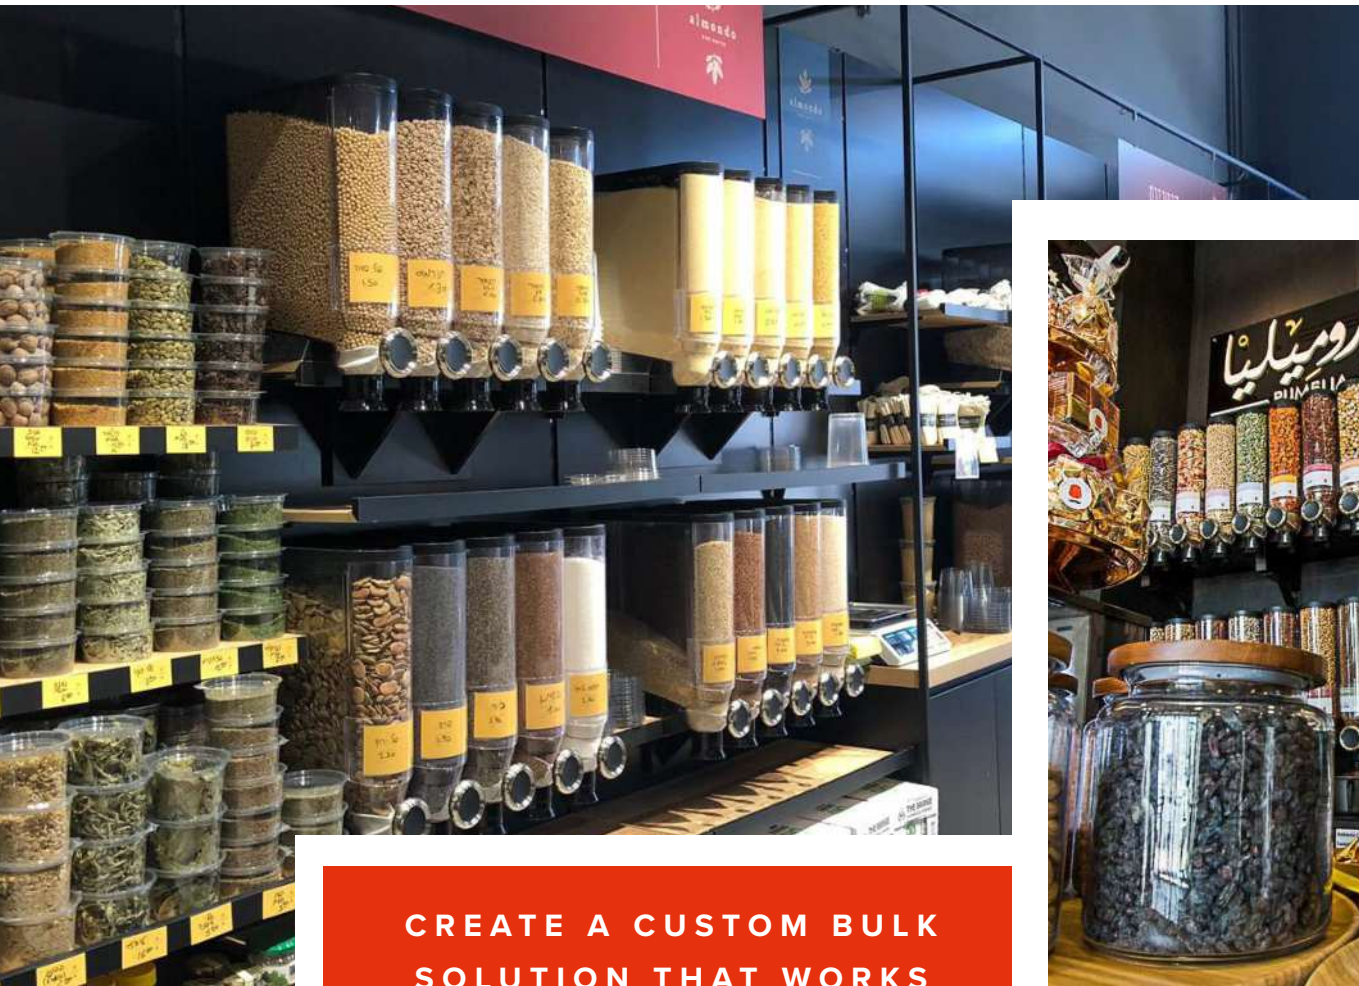

CREATE A CUSTOM BULK
SOLUTION THAT WORKS
WITH YOUR STORE DESIGN

THE BULKSHOP SHELF SYSTEM

Our BULKshop Shelf System connects to your existing Madix and Lozier gondola shelving systems.

Featuring Rosseto's patented portion-control dispensers, innovative catch trays and customizable branding options, the BULKshop Shelf System was thoughtfully designed to help reduce food waste and labor and, ultimately, increase sales.