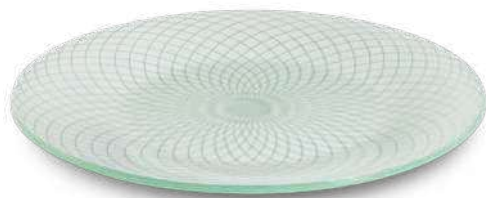

SPIRO

SPIRO

15.6" PLATTERS

**Spiro Black 15.6" Round
Handmade Glass Platter**
15.6×15.6×1.2 in
40×40×3 cm
Item # GLS036B

**Spiro Gold 15.6" Round
Handmade Glass Platter**
15.6×15.6×1.2 in
40×40×3 cm
Item # GLS036G