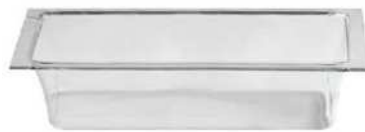

**Clear Acrylic Ice Bath
for Multi-Chef™**

21×13×4.88 in

53.5×33×12.4 cm

Item # ICBR19C

*Designed to fit Multi-Chef™