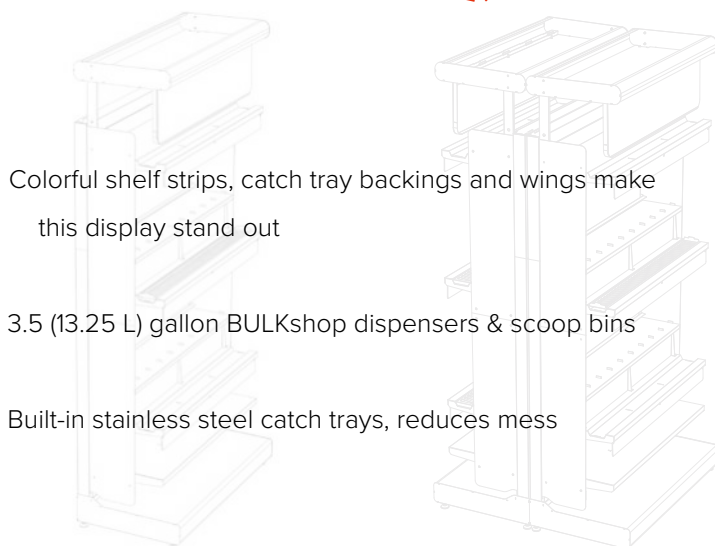

Perfect as a stand alone display, or easily connects back-to-back or side-by-side with other BULKshop Gondolas

Colorful shelf strips, catch tray backings and wings make this display stand out

3.5 (13.25 L) gallon BULKshop dispensers & scoop bins

Built-in stainless steel catch trays, reduces mess

Header creates additional height and space for advertising/messaging

Metal and advertising made in the USA

Attach bins to a bracket, or lay flat on the shelf