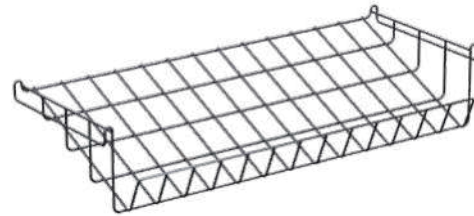

Modulite™ Kit E

Includes cart frame with wheels, 6 PRO-BULK containers (3.5 gallons each), wall bracket, catch tray, 1 black bamboo shelf, 1 wire basket
36×20×63 in
91.4×50.8×160 cm
Item # MC-PB62

Modulite™ Kit F

Includes cart frame with wheels, 3 black bamboo shelves, 1 wire basket, 1 chalkboard sign
36×20×61.5 in
91.4×50.8×156.2 cm
Item # MC-BASIC2

SUGGESTED CONFIGURATIONS

MODULITE™

MODULITE™ FLEXI CART

CREATE YOUR OWN CART

**Modulite™ Serving Cart, Black and
Bamboo Base and Handle**
45.3×20×37.6 in
115.1×50.8×95.5 cm
Item # MC-SERVBASE

**Natura™ Double Medium
Bamboo Tray**
19.4×13×3.5 in
49×33×9 cm
Item # BD135

Modulite™ Wire Basket
33.7×14.4×6.6 in
86×37×17 cm
Item # MC-WS1