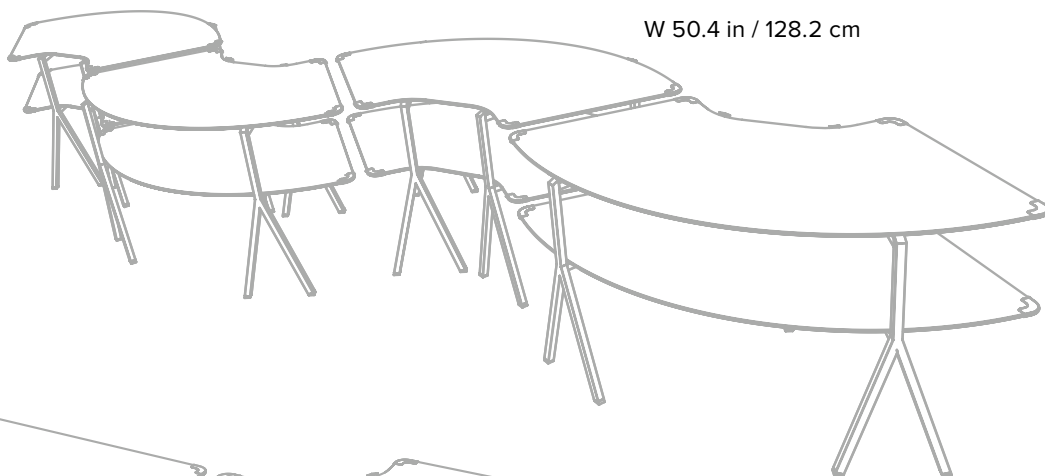

STORAGE AND TRANSIT

Modulite™ Storage Cart
76.6×30×78.3 in
194.5×76.2×199 cm
Item # MT-CART

ACTION ... GO ...

ENDLESS CONFIGURATIONS

L 170 in / 432 cm
W 96.4 in / 245 cm

97.8 in / 246.6 cm

L 208.10 in / 528.5 cm
W 50.4 in / 128.2 cm

L 170 in / 432 cm
W 46.6 in / 118.4 cm

MODULITE™

Modular F+B shelving system

Modulite™ is the perfect solution for all your food service needs, whether it's a pop-up market, grab-and-go concept, back bar, sweet station, reception, or any other event limited only by your creativity. With the ability to customize your cart and choose from a variety of accessories designed with you in mind, the possibilities are endless.