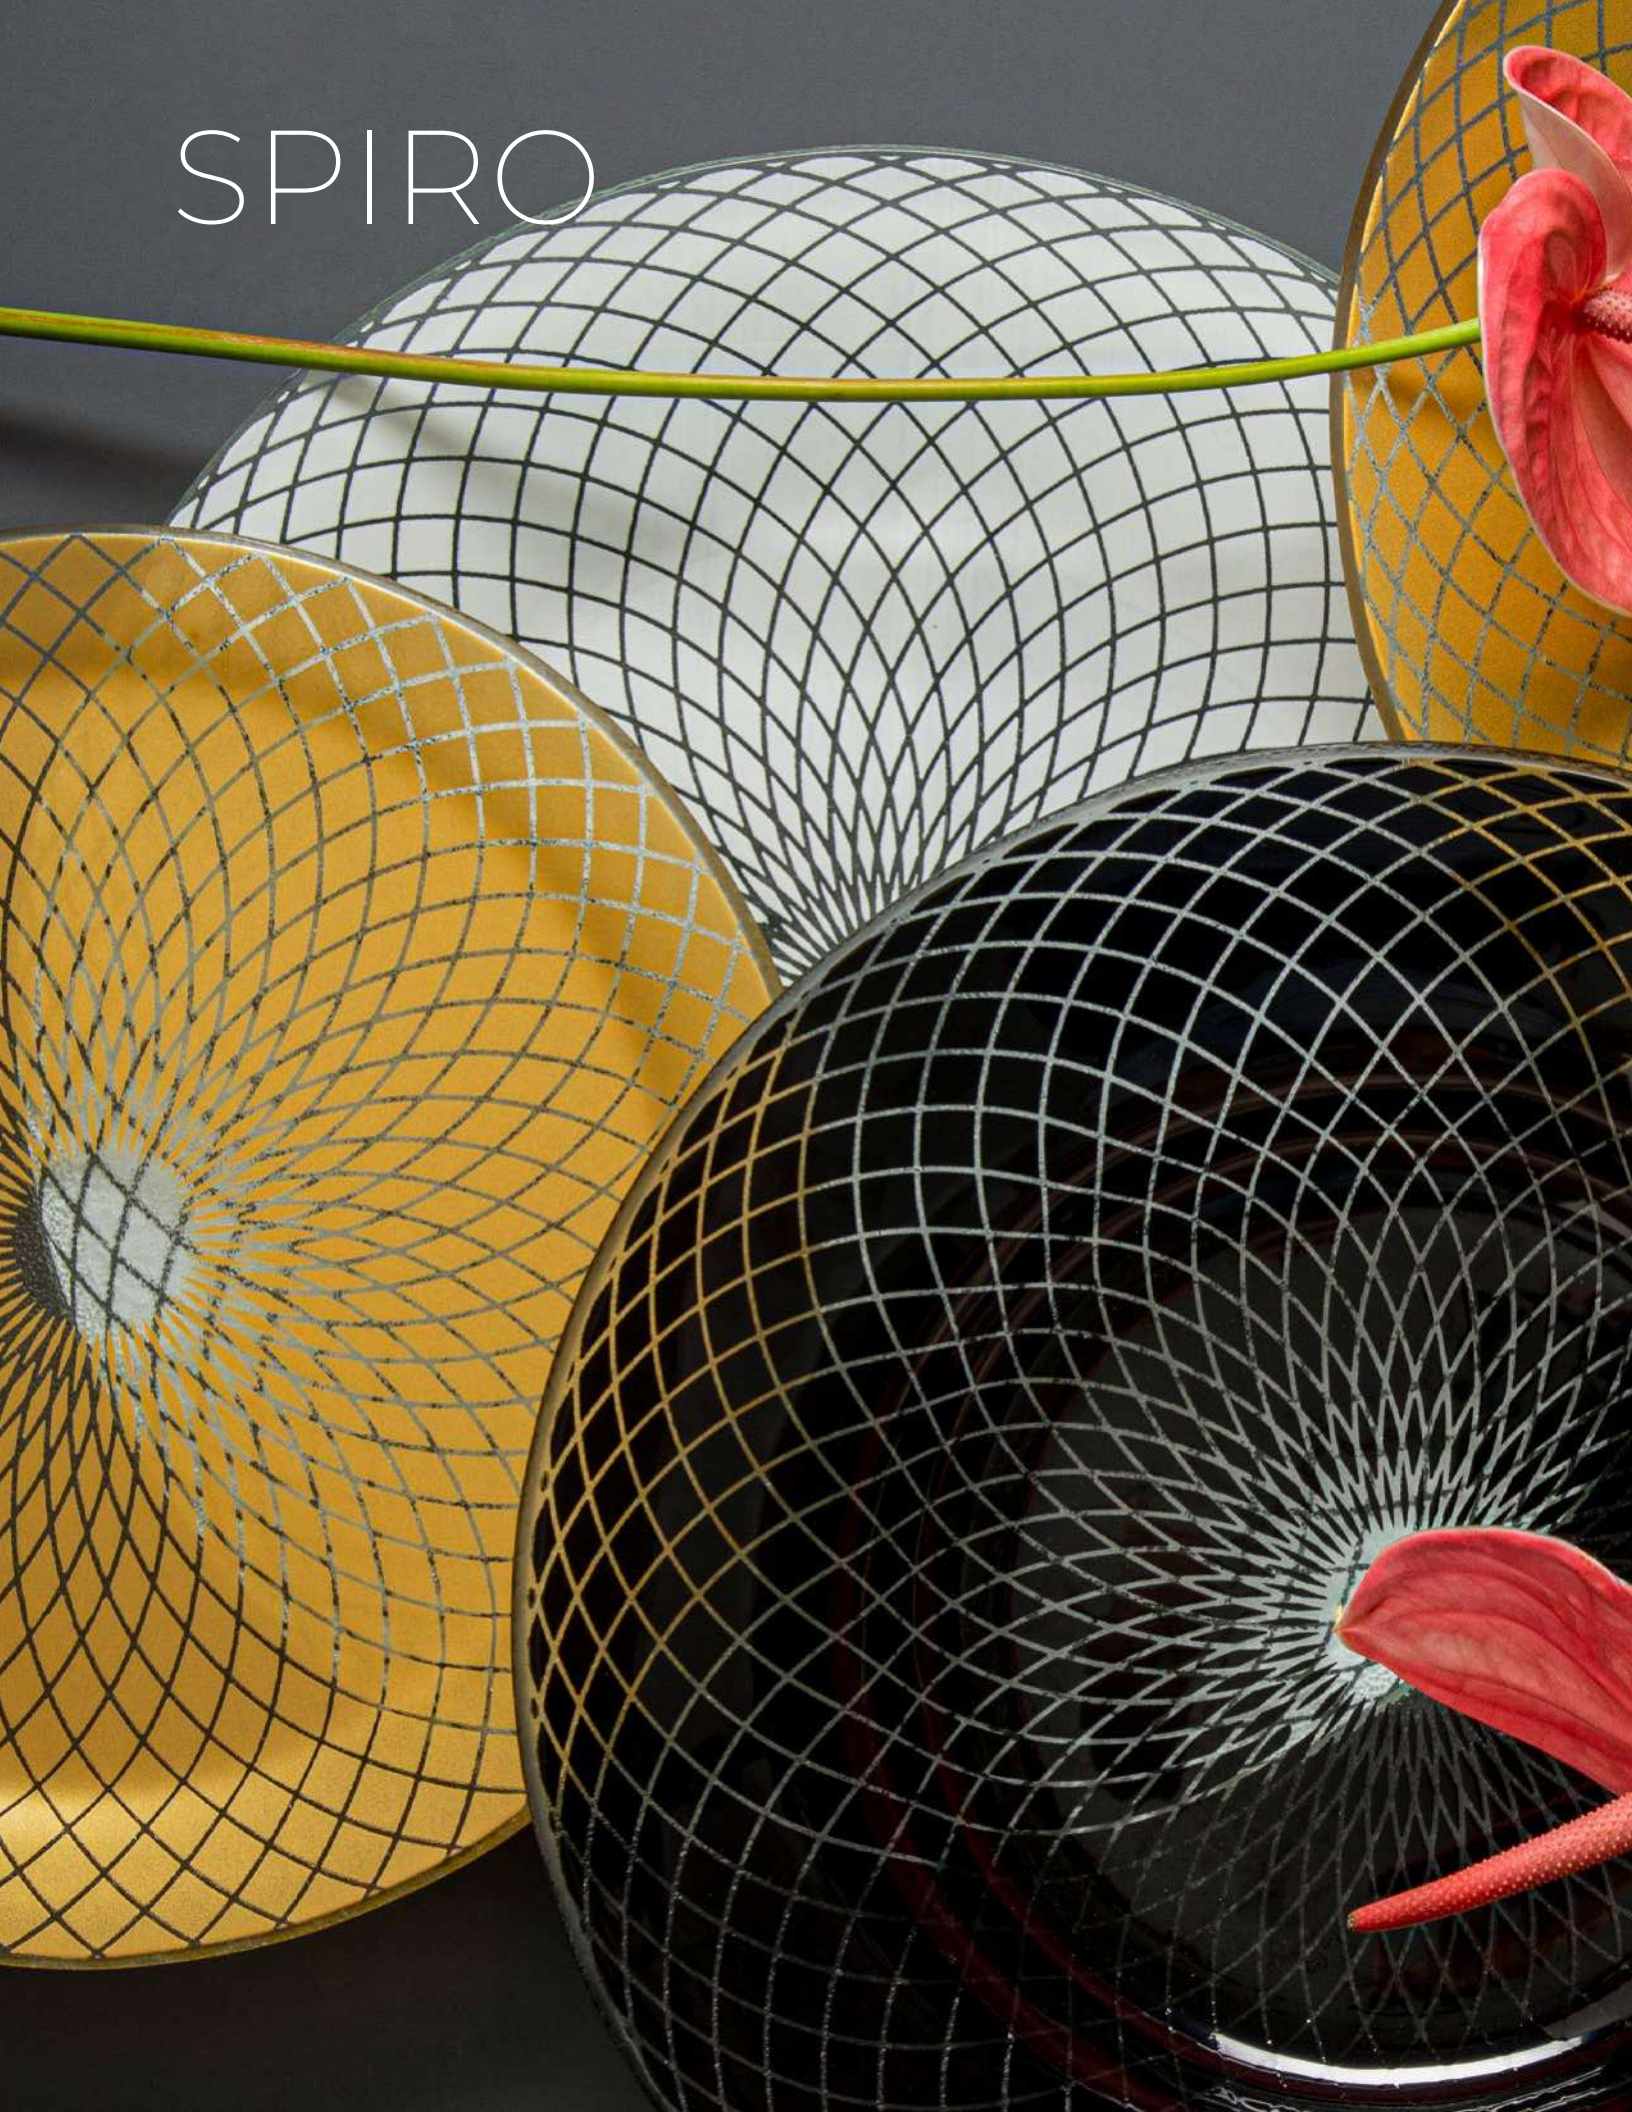

Danny Kalderon

”

*"In a world in which
handmade crafts
barely exist, we create
handmade products
that integrate a
personal touch into
our advanced work
methods."*

DANNY KALDERON

ABOUT KALDERON

Danny Kalderon has been working with the glass medium for over 25 years. His dedication to his craft and quality has earned him tremendous respect in both art and hospitality. His pieces have been canvases for culinary masters such as Grant Achatz of Alinea and Dominique Crenn of Atelier Crenn. Michelin star establishments and global hotel brands alike have trusted him for custom projects for decades. It is his unique blend of art and function that has made this the perfect partnership with Rosseto.

SPIRO

SPIRO

15.6" PLATTERS

**Spiro Black 15.6" Round
Handmade Glass Platter**
15.6×15.6×1.2 in
40×40×3 cm
Item # GLS036B

**Spiro Gold 15.6" Round
Handmade Glass Platter**
15.6×15.6×1.2 in
40×40×3 cm
Item # GLS036G