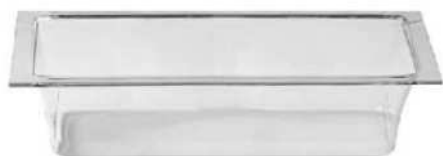

4

ADD SURFACES AND ACCESSORIES

Cooling