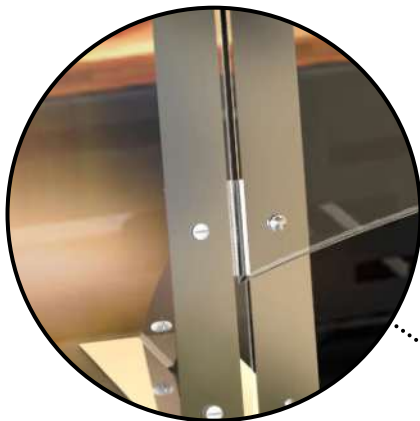

Panels Connect Securely with Magnets