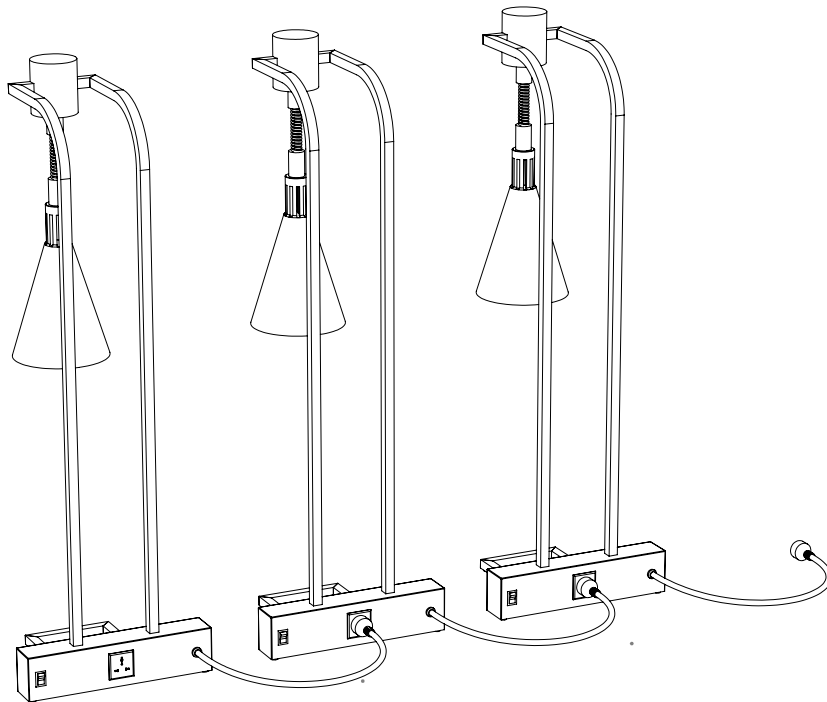

**Adjustable Height Heat
Lamp, Black Matte**
11.75×11.75×36 in
30×30×92 cm
Item # HL027

**Adjustable Height Heat
Lamp, Stainless Steel**
11.75×11.75×36 in
30×30×92 cm
Item # HL028

Daisy Chain 3 units into 1 outlet