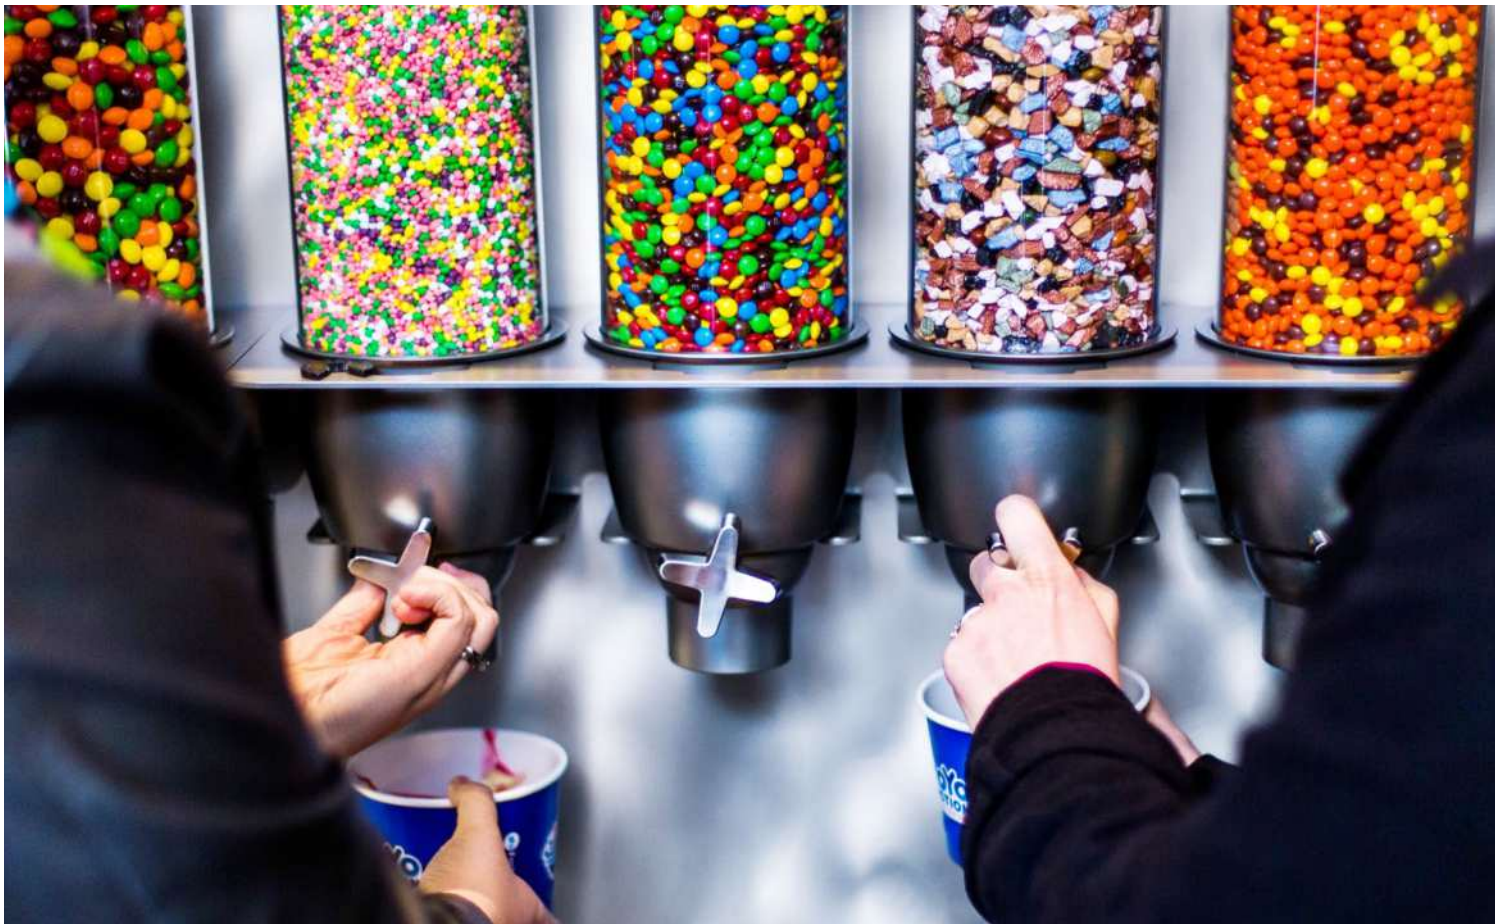

PATENTED PORTION CONTROL TECHNOLOGY

Precision

Our patented 6 Wing Silicon Wheel delivers exact portions every time, without crushing your product.

Cost-Effective

Save money by reducing waste.

Food Safe

Silicone is also an approved FDA material, versus plastic, which is not.

Efficient

Serve more people, faster.

A Cleaner Option

Works with an attached funnel that dispenses cereal straight into the bowl, instead of on the counter or onto the floor.

We use the highest quality materials available to craft products that are built to last. All of our products are designed for high traffic use.