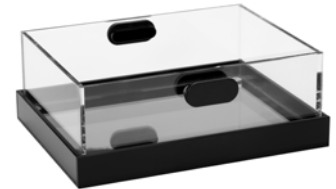

Ice Cooler and Tray Set - Clear and Black Acrylic, 1 EA

16×12.3×6.3 in
41×31×16 cm
Item # ICS100