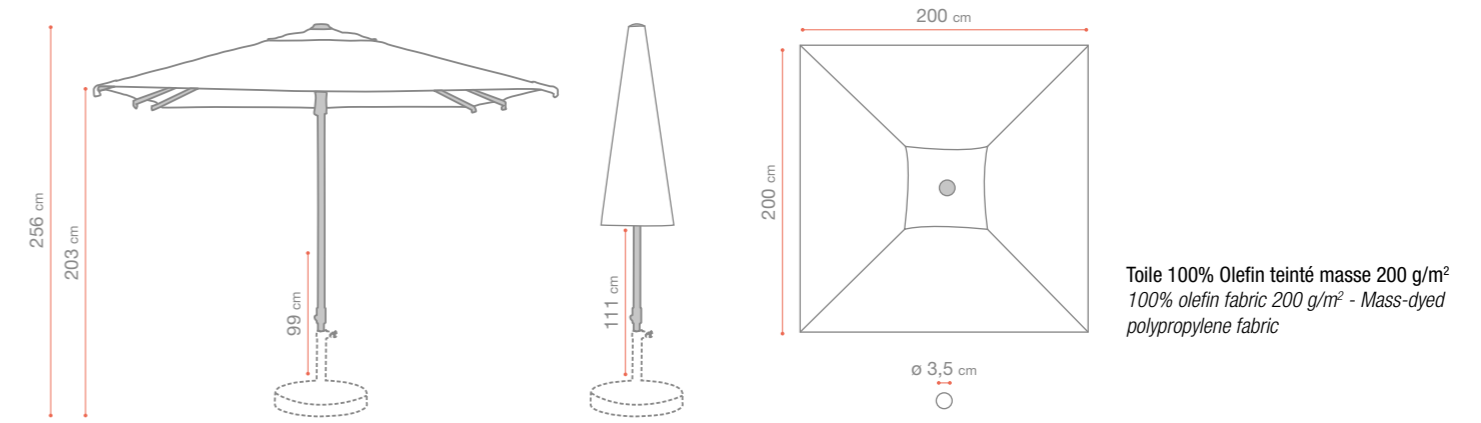

WINDMASTER

SUNSET

HOUSSE PARASOL - PARASOL COVER