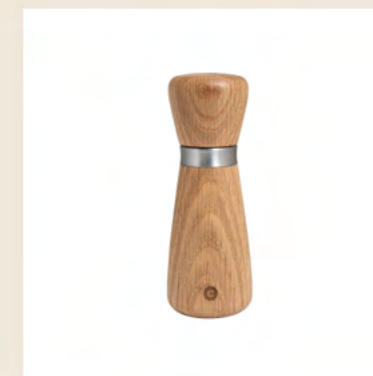

Kyoto

Design by Jakob Herold

Material

FSC® Oak

Ash

Color

Oak

Brown

Size

10 cm / 4"

17 cm / 7"

Kyoto

The Kyoto grinder combines soft, flowing curves with a sleek stainless-steel ring, giving it a stylish, modern edge. The contrast between the warm, organic wooden design and the crisp precision of brushed steel creates a bold, high-quality vibe.

The Kyoto grinder stands out from traditional wooden grinders. It's not just a tool—it's a statement piece for your kitchen.