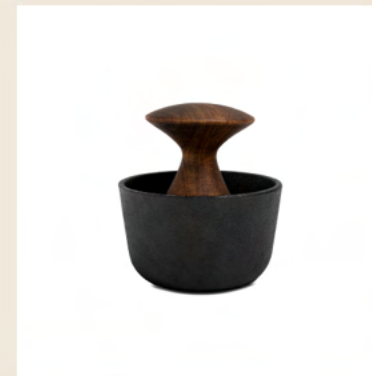

Kiruna Mortar

Design by Crushgrind® / Samuel Murley

Material

Cast Iron / acacia

Color

Black

Size

9 cm / 3"

Kiruna Mortar

Take your flavor game to the next level with the Kiruna dry spice mortar. Built for bold culinary adventures, this durable cast-iron mortar features a precisely patterned, curved interior that makes grinding spices effortless.

The ergonomic handle in acacia wood isn't just stylish, it's designed for ultimate comfort. And thanks to the non-slip silicone base, you'll enjoy stability while keeping your surfaces protected. Unleash rich, fresh flavors and transform every dish with this exceptional dry spice mortar.