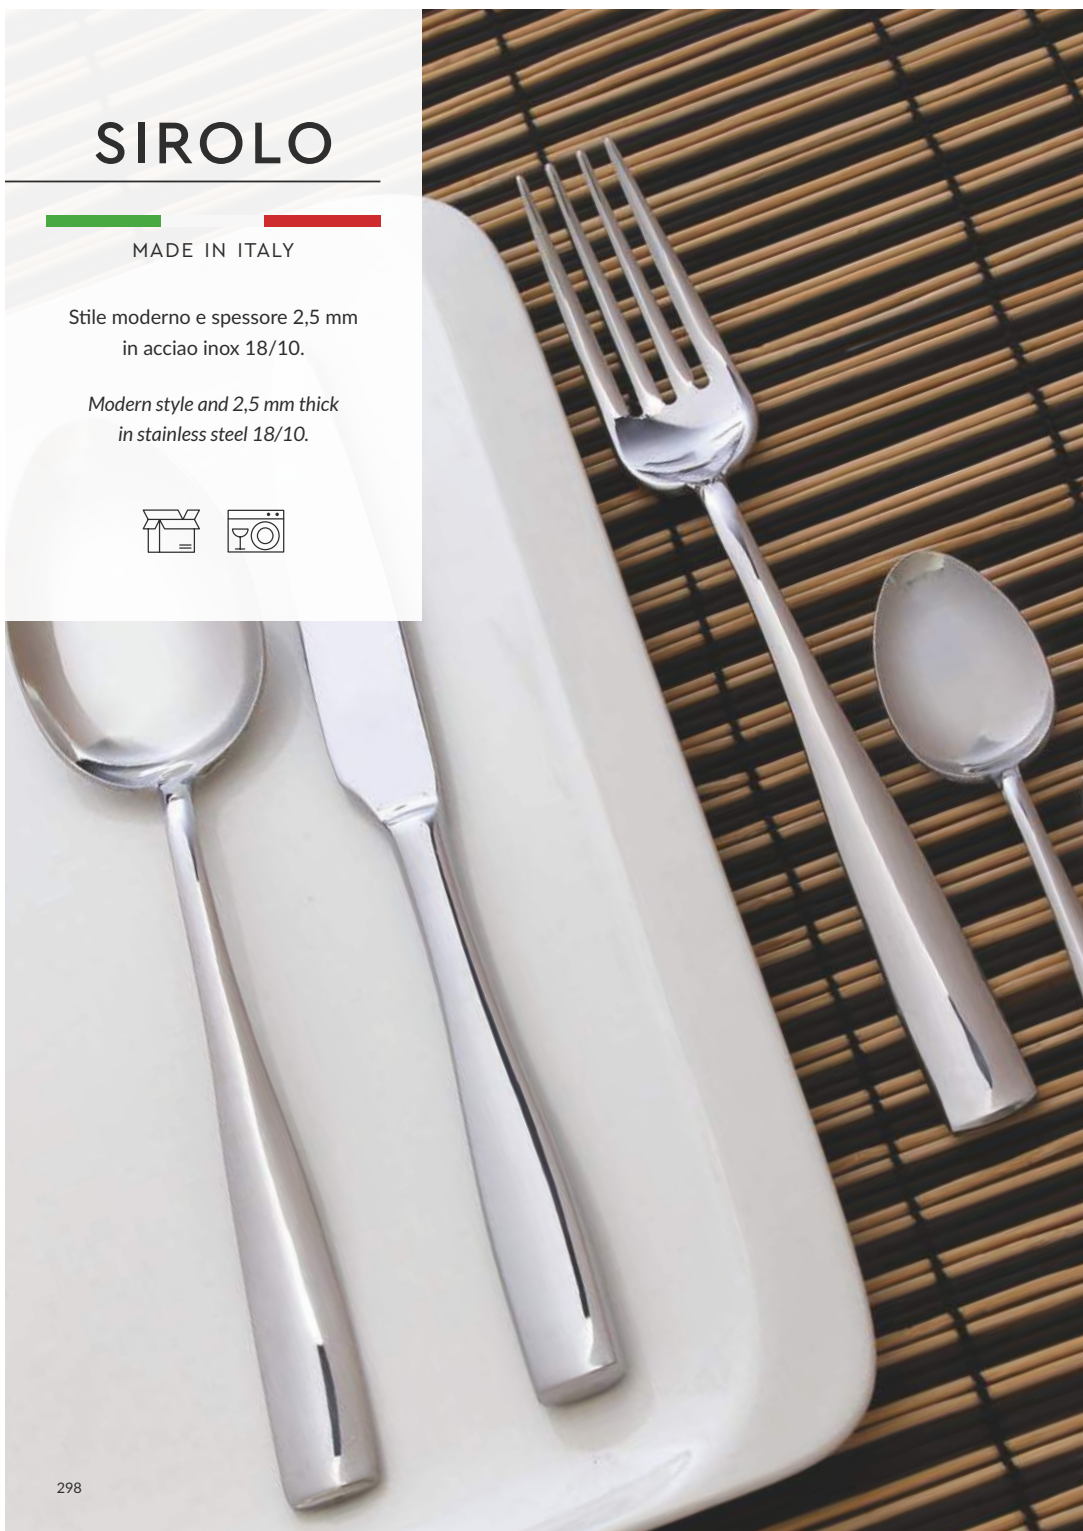

# SIROLO

MADE IN ITALY

Stile moderno e spessore 2,5 mm  
in acciaio inox 18/10.

Modern style and 2,5 mm thick  
in stainless steel 18/10.

R5760C10141  
8000257736600

cm 20,8\* h 0,25\* 4,4  
8 1/4" x h 1/8" x 1 3/4"