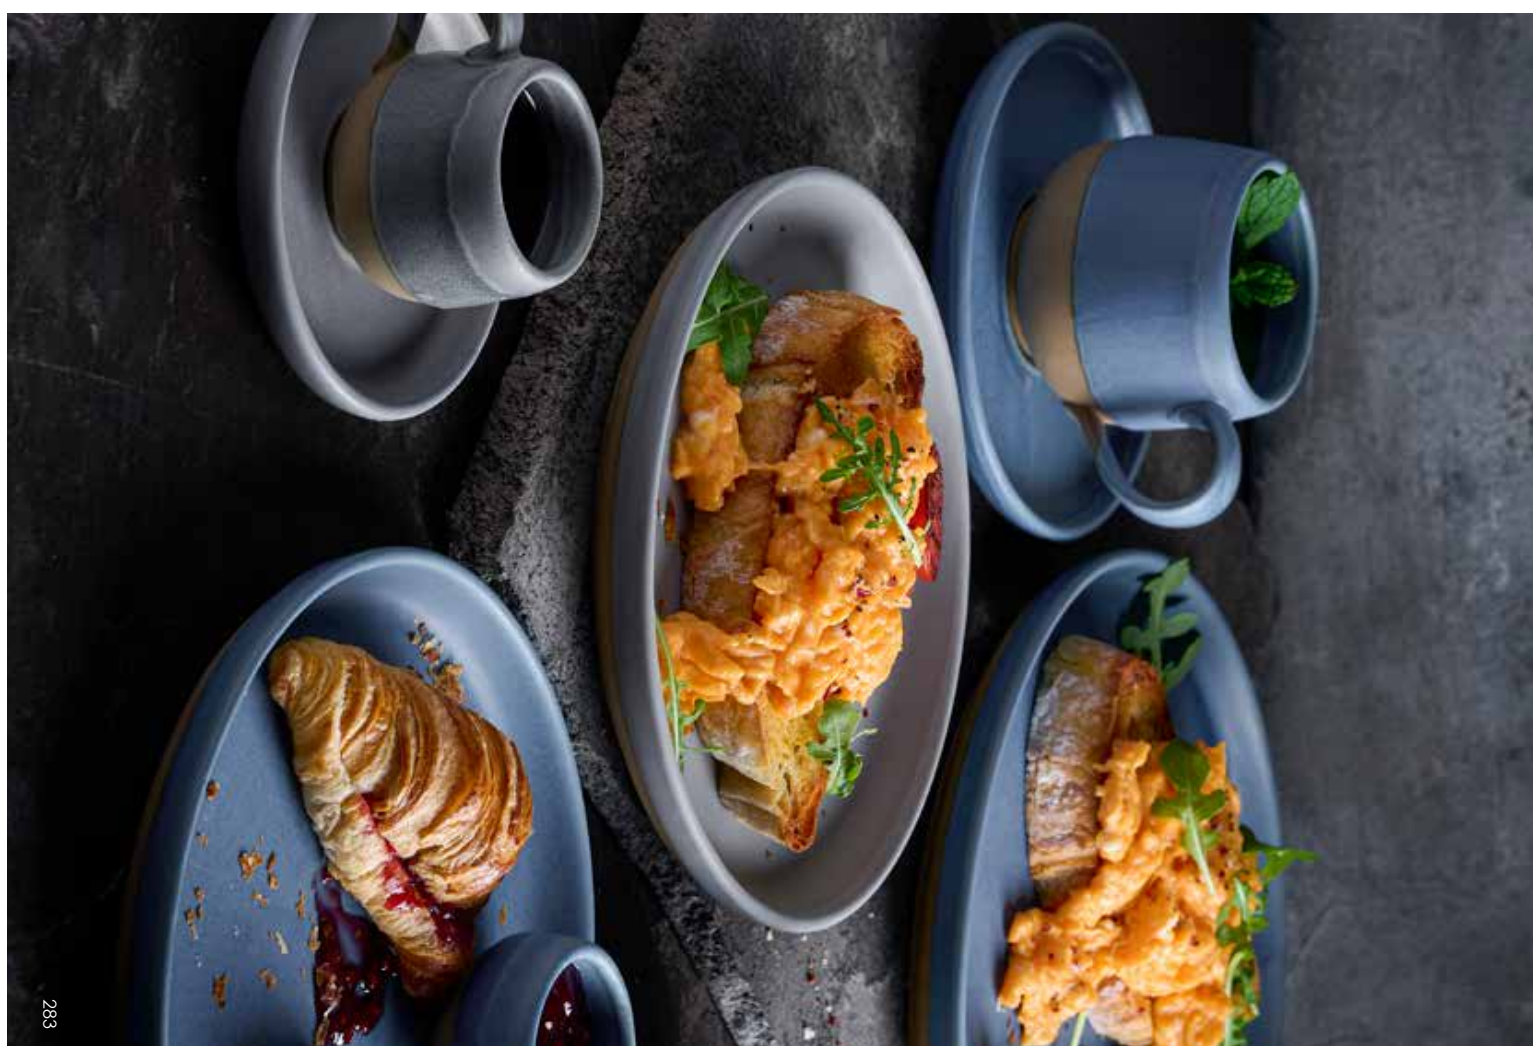

CHURCHILL® super vitrified EMERGE®