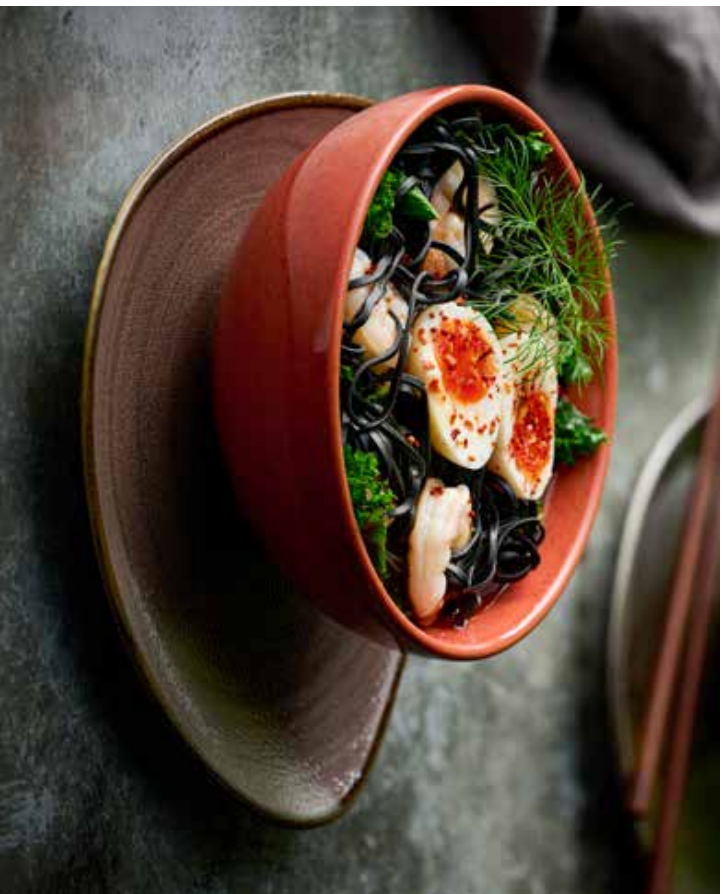

CHURCHILL® super vitrified

Stonecast®

Rustic Charm Revived

Spiced Orange