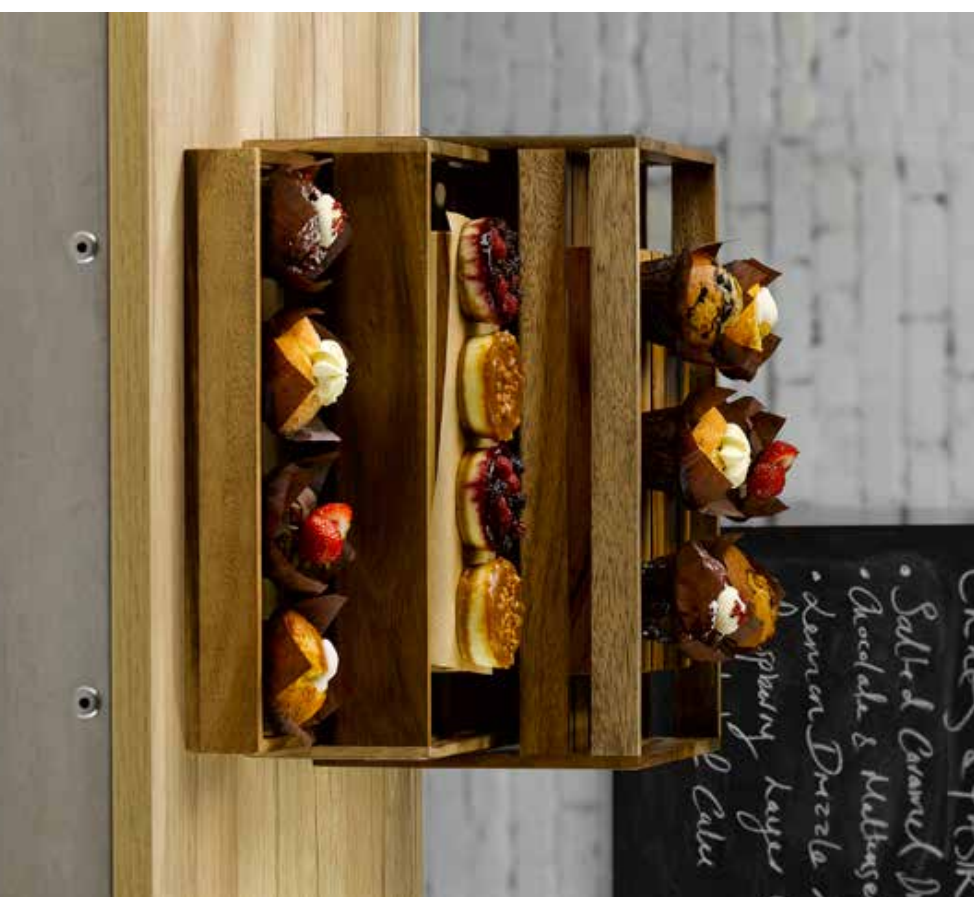

**SMALL STEPPED
PRESENTATION BOARD**
ZCAWSPR1 34.2 x 16cm
13 3/4" x 6 1/2"
CTN QTY 4

LARGE DELI GEO BOARD
ZCAWCV1D1 46 x 15.5cm
18" x 6"
CTN QTY 4
(Size of Recess 10cm)

MEDIUM DELI GEO BOARD
ZCAWCV1M1 29.5 x 21cm
11 3/4" x 8 1/2"
CTN QTY 4
(Size of Recess 7.2cm)