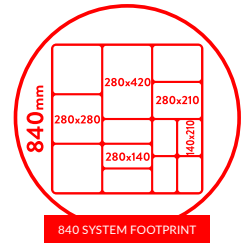

Aalto Tray 273 x 413 x 20mm
TB2445 Black