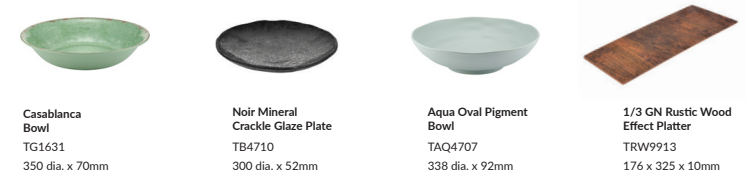

### MINI CIRCULAR BUFFET STAND ⓘ

**Black Metal Mini Circular Buffet Stand**  
TB3500 283 x 196 x 256mm

STACKABLE

MIX AND MATCH

COMBINE TB3500 CIRCULAR BUFFET STAND WITH DISHES PLATTERS & BOWLS (More Products Available)