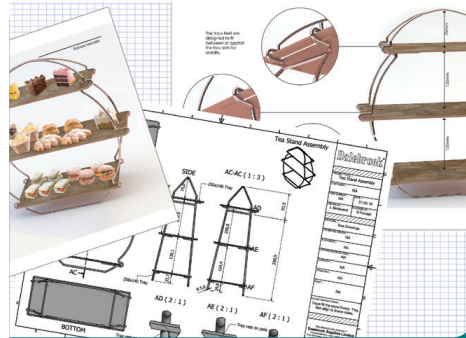

WHAT IS MELAMINE

Melamine is renowned for its durability and resistance to heat and scratching. These characteristics make it an ideal material for use in restaurants, cafes, catering operations and other HORECA environments. It is also a lightweight material, dishwasher safe and maintain, helping to reduce operational cost - perfect for busy environments. Melamine is BPA-free making it safe to use in all catering operations.