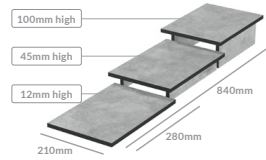

MAIN MENU

COUNTER DISPLAY & BUFFETWARE

1 Display Stands

2 Trays & Platters

3 Dishes

4 Bowls

5 Hot Counters

FOOD TO GO / CATERING

TABLEWARE

DISPLAY PROPS

- MF MELAMINE
- GN GASTRONORM
- S CAN BE STACKED
- XL EXTRA LARGE
- NEW NEW PRODUCT
- RD REPLACE DISPOSABLES
- SF SILICONE FEET
- R EASILY RECYCLED

Dalebrook®

www.dalebrook.com sales@dalebrook.com

+44 (0) 1376 510 101

HPL THREE TIER RISERS

THE 840 SYSTEM 840

3 step set

HPL Three Tier Riser 210 x 840mm

TBZ8861	Kito Bronze
TGY8861	Bellato Grey
TSO8861	Silver Oak
TWD8861	Ponderosa Pine
TSL8861	Tempered Steel

Total footprint: 210 x 840mm