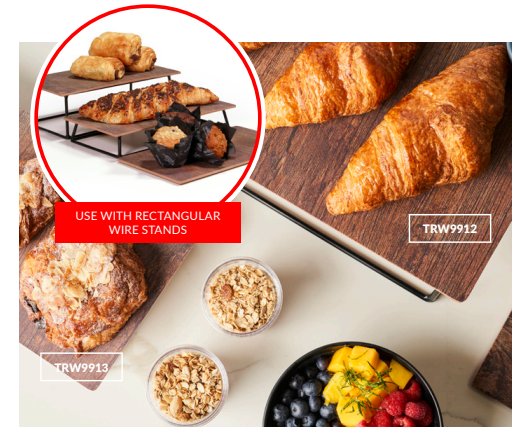

RUSTIC WOOD EFFECT MF ≡ SF GN