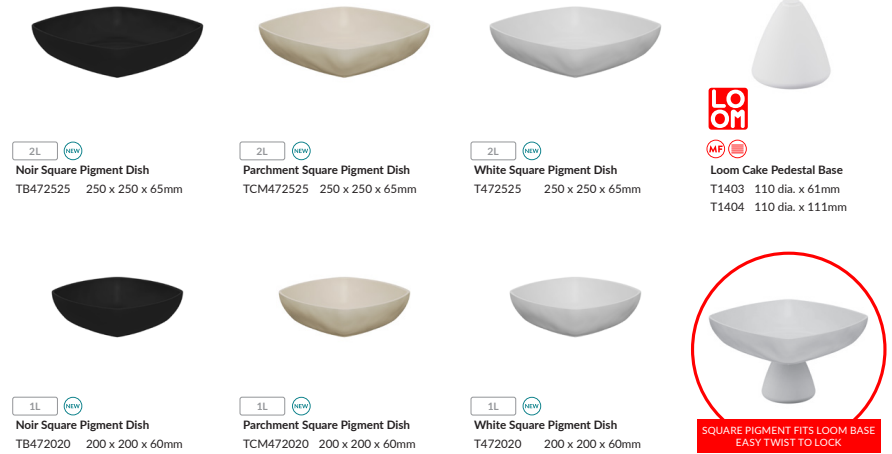

MAIN MENU

COUNTER DISPLAY & BUFFETWARE

- 1 Display Stands
- 2 Trays & Platters
- 3 Dishes
- 4 Bowls
- 5 Hot Counters

FOOD TO GO / CATERING

TABLEWARE

DISPLAY PROPS

- **MF** MELAMINE
- **GN** GASTRONORM
- **CS** CAN BE STACKED
- **XL** EXTRA LARGE
- **NEW** NEW PRODUCT
- **RD** REPLACE DISPOSABLES
- **SF** SILICONE FEET
- **RF** EASILY RECYCLED

Dalebrook®

www.dalebrook.com sales@dalebrook.com

+44 (0) 1376 510 101

PIGMENT **MF** **CS**

PIGMENT

USE WITH CIRCULAR BUFFET STAND