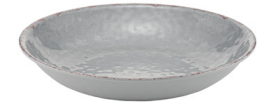

### CASABLANCA LARGE BOWLS MP S 840 XL

6L XL  
**Blue Casablanca Bowl**  
TBL1630 420 dia. x 70mm

6L XL  
**Green Casablanca Bowl**  
TG1630 420 dia. x 70mm

6L XL  
**Grey Casablanca Bowl**  
TGY1630 420 dia. x 70mm