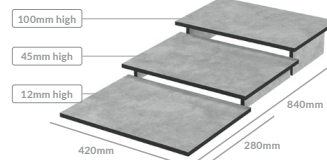

#### HPL Three Tier Riser 210 x 840mm

TBZ8861	Kito Bronze
TGY8861	Bellato Grey
TSO8861	Silver Oak
TWD8861	Ponderosa Pine
TSL8861	Tempered Steel

Total footprint: 210 x 840mm

3 step set