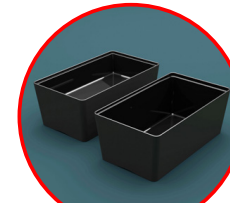

USE INSERT TO REDUCE CAPACITY