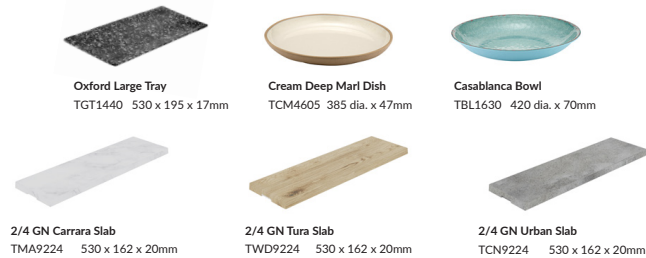

CIRCULAR BUFFET STAND

The versatile and space-saving Circular Buffet stand pairs seamlessly with both platters and bowls from the Dalebrook range. Either place upright or on its side; the stands also nest on top of one another to minimise storage space.

COMBINE TB3600 CIRCULAR BUFFET STAND WITH DISHES PLATTERS & BOWLS (More Products Available)