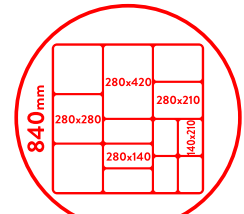

840 SYSTEM FOOTPRINT