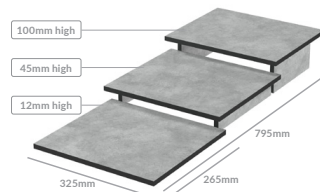

HPL THREE TIER RISERS

GASTRONORM

3 step set

HPL Three Tier Riser

325 x 795mm

- TBZ8850 Kito Bronze
- TGY8850 Bellato Grey
- TSO8850 Silver Oak
- TWD8850 Ponderosa Pine
- TSL8850 Tempered Steel

Total footprint: 325 x 795mm