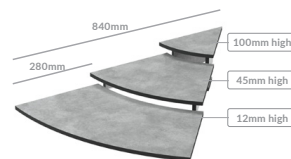

## HPL THREE TIER RISERS 840

3 step set

**HPL Three Tier Riser**  
840 x 840mm

TBZ8871 Kito Bronze  
TGY8871 Bellato Grey  
TSO8871 Silver Oak  
TWD8871 Ponderosa Pine  
TSL8871 Tempered Steel

Total footprint: 840 x 840mm