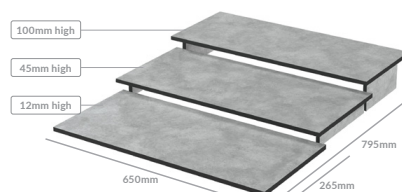

#### HPL Three Tier Riser

325 x 795mm

- TBZ8850 Kito Bronze
- TGY8850 Bellato Grey
- TSO8850 Silver Oak
- TWD8850 Ponderosa Pine
- TSL8850 Tempered Steel

Total footprint: 325 x 795mm

3 step set