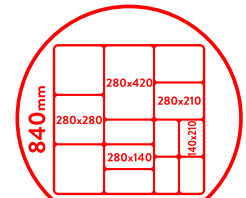

840 SYSTEM FOOTPRINT