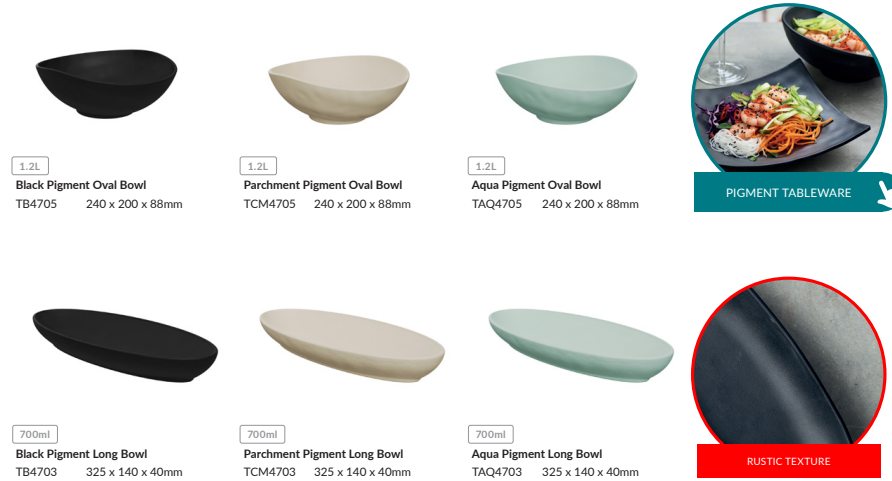

MAIN MENU

COUNTER DISPLAY & BUFFETWARE

- 1 Display Stands
- 2 Trays & Platters
- 3 Dishes
- 4 Bowls
- 5 Hot Counters

FOOD TO GO / CATERING

TABLEWARE

DISPLAY PROPS

- **MF** MELAMINE
- **GN** GASTRONORM
- **CS** CAN BE STACKED
- **XL** EXTRA LARGE
- **NEW** NEW PRODUCT
- **RD** REPLACE DISPOSABLES
- **SF** SILICONE FEET
- **RF** EASILY RECYCLED

Dalebrook®

www.dalebrook.com sales@dalebrook.com

+44 (0) 1376 510 101

PIGMENT **MF** **CS**

PIGMENT

USE WITH CIRCULAR BUFFET STAND