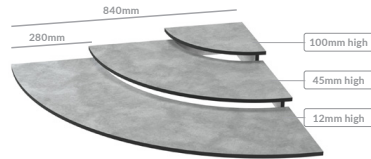

HPL THREE TIER RISERS 840

3 step set

HPL Three Tier Riser
840 x 840mm

TBZ8871 Kito Bronze
TGY8871 Bellato Grey
TSO8871 Silver Oak
TWD8871 Ponderosa Pine
TSL8871 Tempered Steel

Total footprint: 840 x 840mm