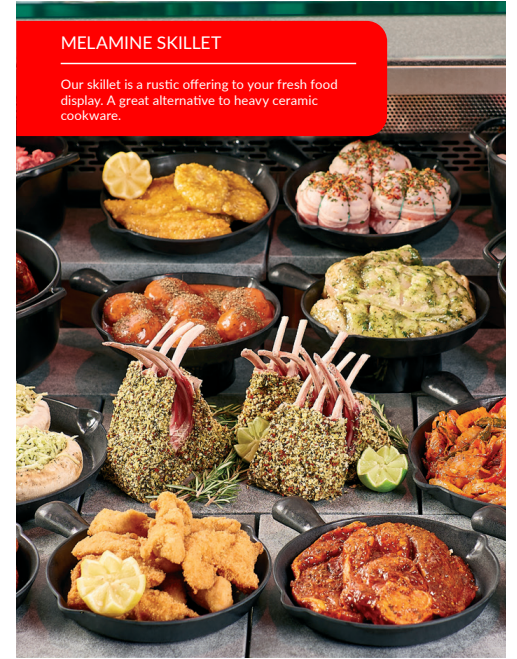

## MELAMINE SKILLET

Our skillet is a rustic offering to your fresh food display. A great alternative to heavy ceramic cookware.