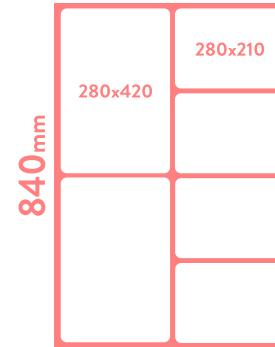

USE WITH OUR HPL RISERS