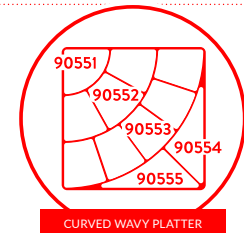

CURVED WAVY PLATTER