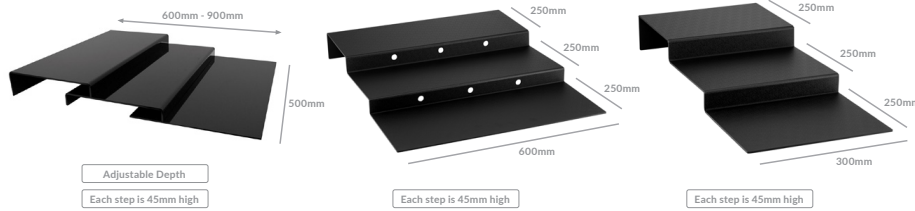

#### STEP RISER SYSTEMS

**Black Acrylic Non-Slip Adjustable Step Riser**  
TB34 900 x 500 x 90mm

**Black ABS Step Riser**  
TB36 750 x 600 x 90mm

**Black ABS Step Riser**  
TB37 750 x 300 x 90mm