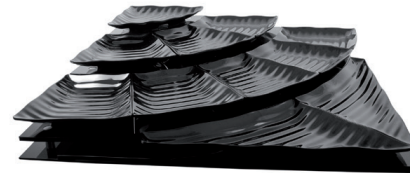

CURVED WAVY PLATTER