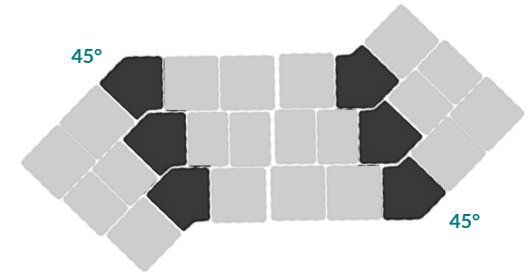

Aalto Corner
TB2449 Tray 310x340x20mm 587ml
TB2439 Dish 320x350x60mm 3.1L