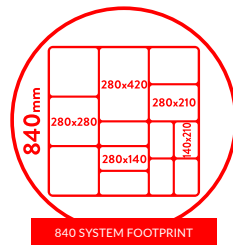

HPL Three Tier Riser 420 x 840mm

TBZ8862	Kito Bronze
TGY8862	Bellato Grey
TSO8862	Silver Oak
TWD8862	Ponderosa Pine
TSL8862	Tempered Steel

Total footprint: 420 x 840mm

840 SYSTEM FOOTPRINT