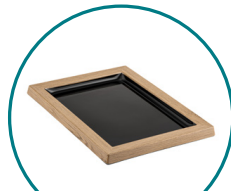

**2/4 GN Tura Slab**  
TWD9224 530 x 162 x 20mm

EASY LIFT HANDLE

TURA SERVING TRAYS  
AVAILABLE IN THE RANGE

TURA DISHES  
AVAILABLE IN THE RANGE

TURA FRAME PLATTERS  
AVAILABLE IN THE RANGE