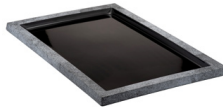

Black Urban Frame Tray
TCN2328B 420 x 280 x 21mm