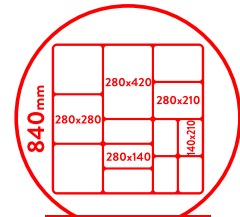

840 SYSTEM FOOTPRINT