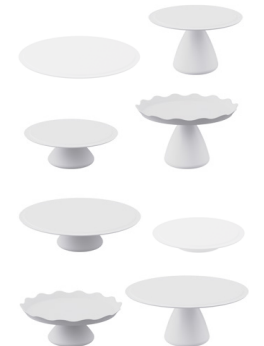

MIX AND MATCH
MULTIPLE COMBINATIONS