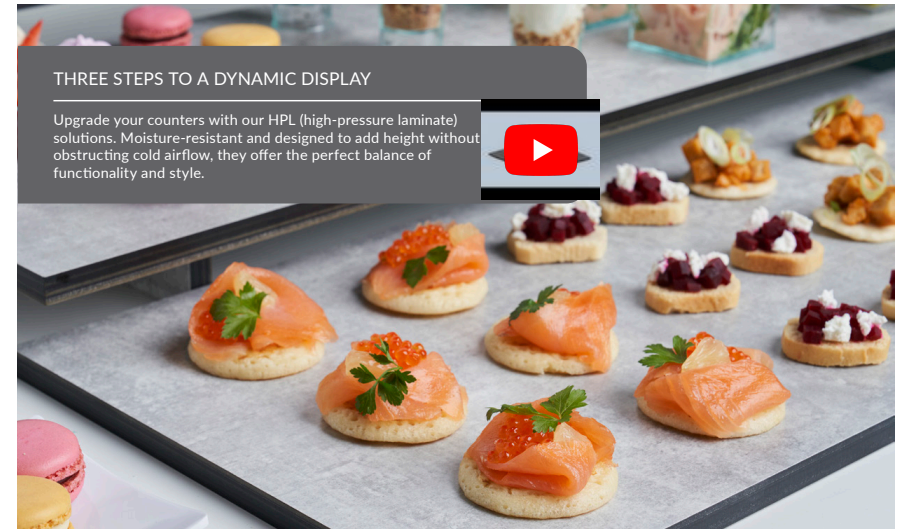

### THREE STEPS TO A DYNAMIC DISPLAY

Upgrade your counters with our HPL (high-pressure laminate) solutions. Moisture-resistant and designed to add height without obstructing cold airflow, they offer the perfect balance of functionality and style.