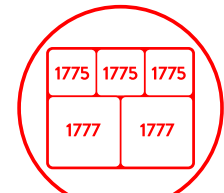

CREATE THE PERFECT
DISPLAY