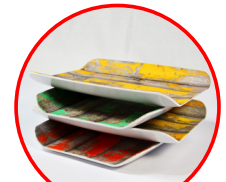

STACKABLE DESIGN