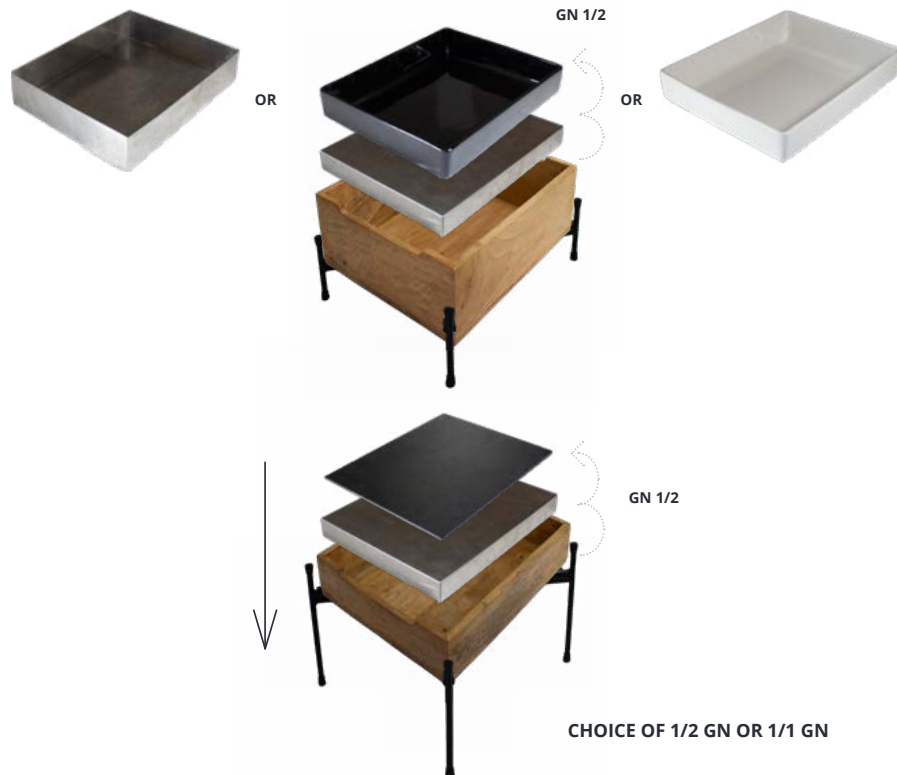

BUFFET

BUFFET

BUFFET

188

189

TRAYS, RISERS AND COOLING SOLUTIONS

Discover our latest buffet collection, where style and functionality come together perfectly for any cold buffet presentation. This collection features **gastronorm buffet items**, including cutlery holders, wooden, porcelain, and stainless steel buffet trays, cooling elements, slate presentation boards, and buffet holders with cutouts, offering endless combination possibilities. Thanks to the convenient gastronorm format, all components are easily interchangeable and simple to combine for the ideal setup. The natural wood finish adds a warm, rustic touch to your buffet, while the **cooling elements** ensure that your dishes stay at the perfect temperature for up to 3 to 4 hours.

GASTRONORM COOLING SOLUTIONS

BUFFET TRAY WHITE GN
403001 1/3 32,1 X 17,3 X 6,5 cm / per 1
403000 1/2 32,1 X 26,2 X 6,5 cm / per 1

BUFFET TRAY BLACK GN
403011 1/3 32,1 x 17,3 x 6,5 cm / per 1
403010 1/2 32,1 x 26,2 x 6,5 cm / per 1