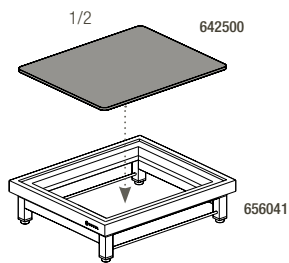

Noir brut - Matt slate style

642500

32,5 x 26,5 x 1 cm
12 3/4 x 10 1/2 x 1/2"

39,74€ HT

Noir brut - Matt slate style

644986

54 x 16,5 x 0,8 cm
21 1/4 x 6 1/2 x 1/4"

48,72€ HT

Inox 18/10 miroir
18/10 Stainless steel mirror

656665

L. 21 cm - 8 1/4"

8,96€ HT

Basalt Noir brut
Matt slate style