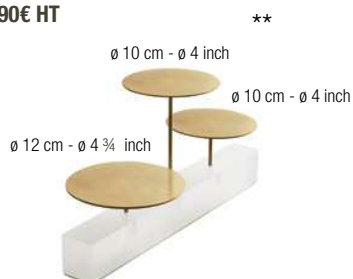

BRICKS ROND 3 PLATEAUX
BRICKS BAR ROUND 3 TRAYS

Nacryl blanc + inox finition or brossé
White Nacryl + stainless steel brushed gold finish

660439

Ø 21 cm - H. 16 cm

Ø 8 1/4" - H. 6 1/4"

163,90€ HT

BRICKS RECT. 3 PLATEAUX
BRICKS BAR RECTANGULAR 3 TRAYS

Nacryl blanc + inox finition argent brossé
White Nacryl + stainless steel brushed silver finish

660440

32 x 12 x 16 cm

12 1/2 x 4 3/4 x 6 1/4"

99,71€ HT

BRICKS RECT. 3 PLATEAUX
BRICKS BAR RECTANGULAR 3 TRAYS

Nacryl blanc + inox finition or brossé
White Nacryl + stainless steel brushed gold finish

660441

32 x 12 x 16 cm

12 1/2 x 4 3/4 x 6 1/4"

143,40€ HT