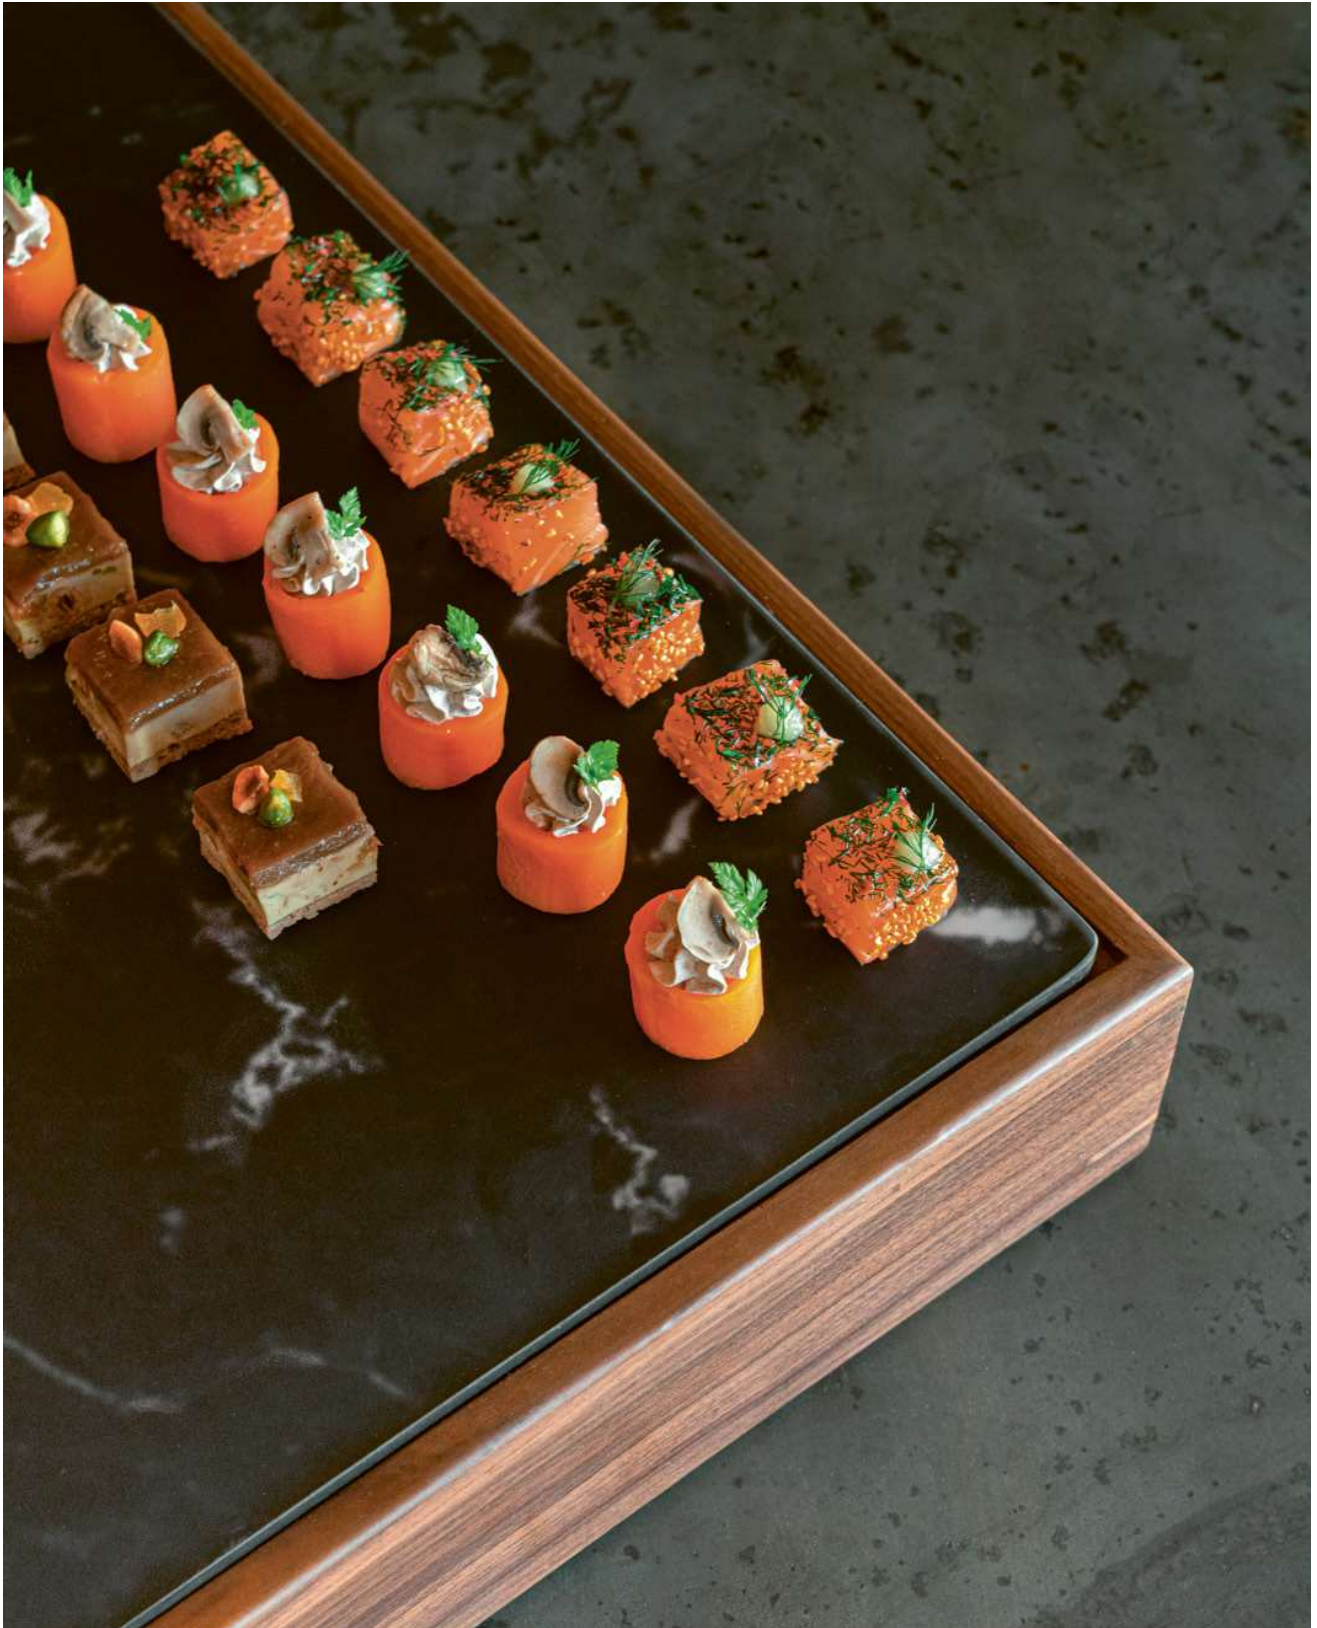

PLAQUES NACRYL MARBRE
MARBLE NACRYL TRAYS