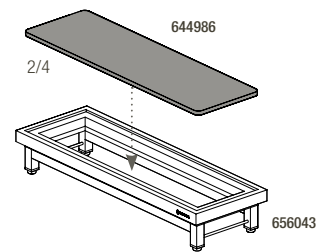

Noir brut - Matt slate style

642500

32,5 x 26,5 x 1 cm
12 3/4 x 10 1/2 x 1/2"

39,74€ HT

Noir brut - Matt slate style

644986

54 x 16,5 x 0,8 cm
21 1/4 x 6 1/2 x 1/4"

48,72€ HT

Inox 18/10 miroir
18/10 Stainless steel mirror

656665

L. 21 cm - 8 1/4"

8,96€ HT

Basalt Noir brut
Matt slate style