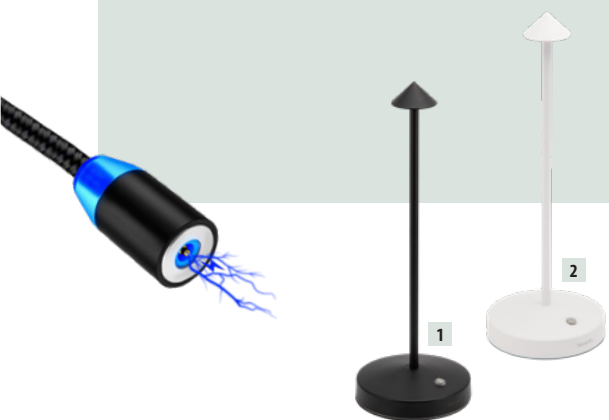

1 LP-FE-BL | 38x11x11cm | 0,8kg

2 LP-FE-WT | 38x11x11cm | 0,8kg

Angelina

A stylish minimal lamp designed to be almost invisible thanks to its small profile. Water resistant lamp with integrated LED and battery. Dimmable warm white light. Easily rechargeable using the included USB cable. Great for both indoor and outdoor use. The lamp also offers a 2-year warranty, can be used outdoors and is dimmable for the perfect ambience. Easy magnetic charging cable included.

- 1 LP-AN-BL | 30x10,5x10,5cm | 0,3kg
- 2 LP-AN-WT | 30x10,5x10,5cm | 0,3kg

Georgina

Modern design water resistant lamp with integrated LED and battery. Dimmable warm white light. Easily rechargeable using the included USB cable. Great for both indoor and outdoor use. The lamp also offers a 2-year warranty, can be used outdoors and is dimmable for the perfect ambience. Easy magnetic charging cable included.