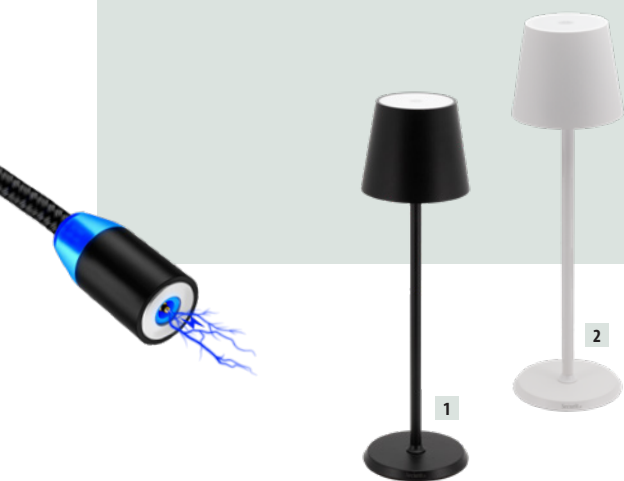

Compatible with : LP-FE-BL, LP-FE-WT, LP-GE-BL, LP-GE-WT, LP-AN-BL, LP-AN-WT.

LP-TRO-36 | 130x69x52cm | 19,7kg

Feline

Make a statement with this elegantly designed wireless LED table lamp. Water resistant lamp with integrated battery. Dimmable warm white light. Easily rechargeable using the included USB cable. Great for both indoor and outdoor use. The lamp also offers a 2-year warranty, can be used outdoors and is dimmable for the perfect ambience. Easy magnetic charging cable included.

1 LP-FE-BL | 38x11x11cm | 0,8kg

2 LP-FE-WT | 38x11x11cm | 0,8kg

Angelina

A stylish minimal lamp designed to be almost invisible thanks to its small profile. Water resistant lamp with integrated LED and battery. Dimmable warm white light. Easily rechargeable using the included USB cable. Great for both indoor and outdoor use. The lamp also offers a 2-year warranty, can be used outdoors and is dimmable for the perfect ambience. Easy magnetic charging cable included.