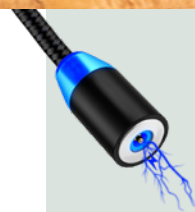

- 1 LP-MI-BL-TP | 26x10x10cm | 0,6kg
- 2 LP-RO-GD-BL | 26x10x10cm | 0,6kg

Malta & Monte-Carlo

Modern design water resistant mini table lamp with integrated LED and battery. Dimmable warm white light. Easily rechargeable using the included USB cable. Great for both indoor and outdoor use. The lamp also offers a 2-year warranty, can be used outdoors and is dimmable for the perfect ambience. Magnetic charging cable included for easy charging, great for when you have multiple lamps.

- 1 LP-MC-BL | 21x8x8cm | 0,3kg
- 2 LP-MC-WT | 21x8x8cm | 0,3kg
- 3 LP-MT-WT | 21x9x9cm | 0,2kg
- 4 LP-MT-BL | 21x9x9cm | 0,2kg

Monte-Carlo

Malta

Florence

Beautifully illuminate both the table and the flowers in this elegant vase table lamp. Featuring a downward and upward directed light. This dimmable table lamp has a burn time of up to 15 hours depending on light intensity and is suitable for indoor and outdoor use with its IP54 rating. Magnetic charging cable included for easy charging, great for when you have multiple lamps.

LP-FL-BL | 26x9x9cm | 0,8kg

Paris

Highlight your special wine offer, or just make a creative table top solution with any bottle with this table lamp with integrated LED and battery. Two attachments included to be compatible with a closed bottle and to serve as a cork replacement. This stageless dimmable lamp has a burn time of up to 20 hours depending on light intensity and is suitable for indoor and outdoor use with its IP54 rating. Magnetic charging cable included for easy charging, great for when you have multiple lamps.