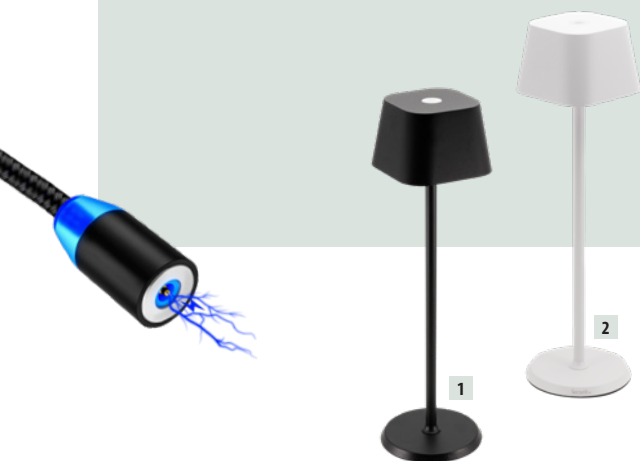

Georgina

Modern design water resistant lamp with integrated LED and battery. Dimmable warm white light. Easily rechargeable using the included USB cable. Great for both indoor and outdoor use. The lamp also offers a 2-year warranty, can be used outdoors and is dimmable for the perfect ambience. Easy magnetic charging cable included.

- 1 LP-GE-BL | 38x11x11cm | 0,8kg
- 2 LP-GE-WT | 38x11x11cm | 0,8kg