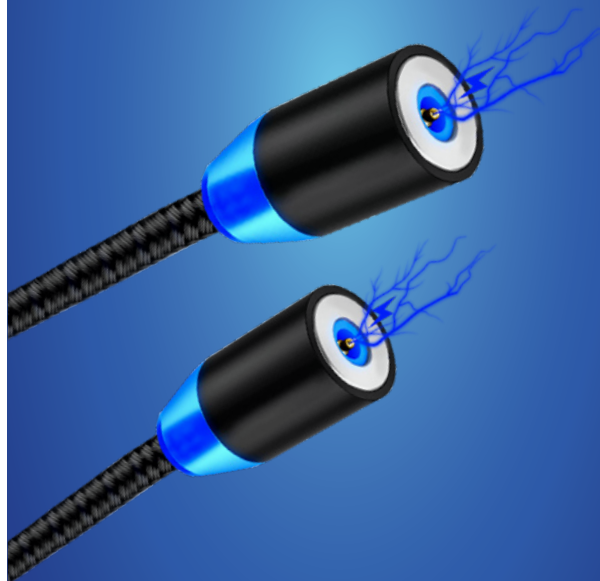

Table lamps magnetic charging

2-year warranty. Quality guaranteed

Water resistant, IP54-rated

Full LED light fixture

One meter charging cable included

Easy magnetic charging cable included

Built-in battery 10-20 hours capacity

Fully CE certified

Stageless dimmable

Easy charging

No need to plug in the cable. Just snap it on.