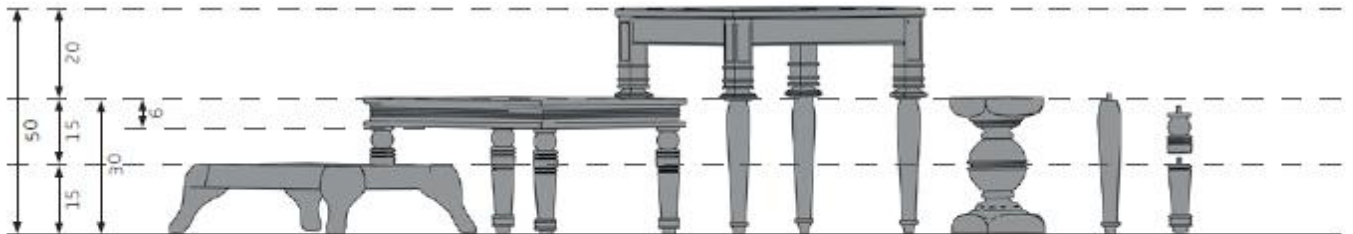

EPOQUES

Réhausse « retro » en frêne.
Pieds interchangeables.