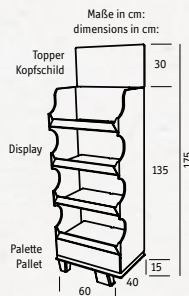

8230

VE | PU 1

EVK | RRP

822,60 €