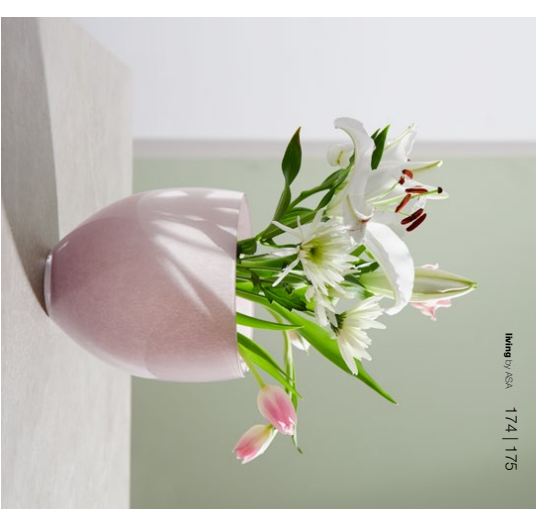

living / 174 | 175