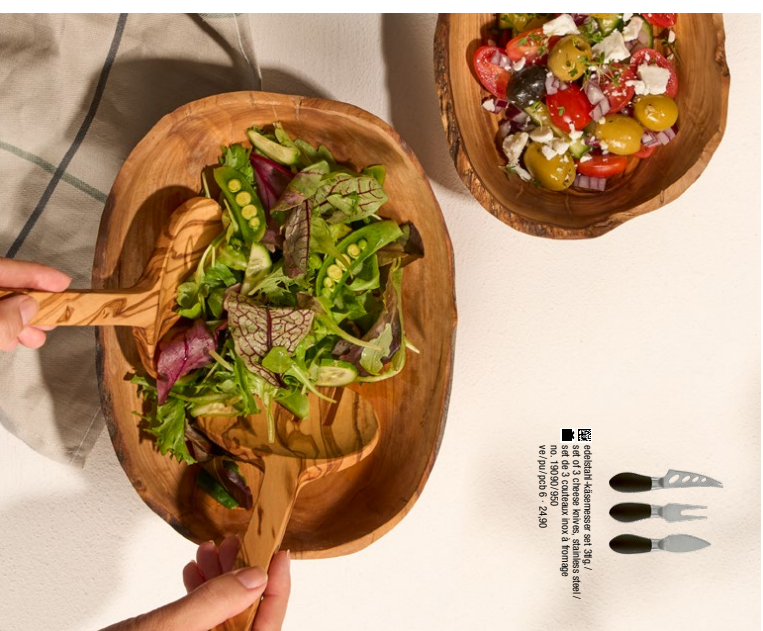

schneidmesser set 3tlg. /
set of 3 cheese knives, stainless steel /
no. 19880/950
vl/pu/pch 5 - 24,90