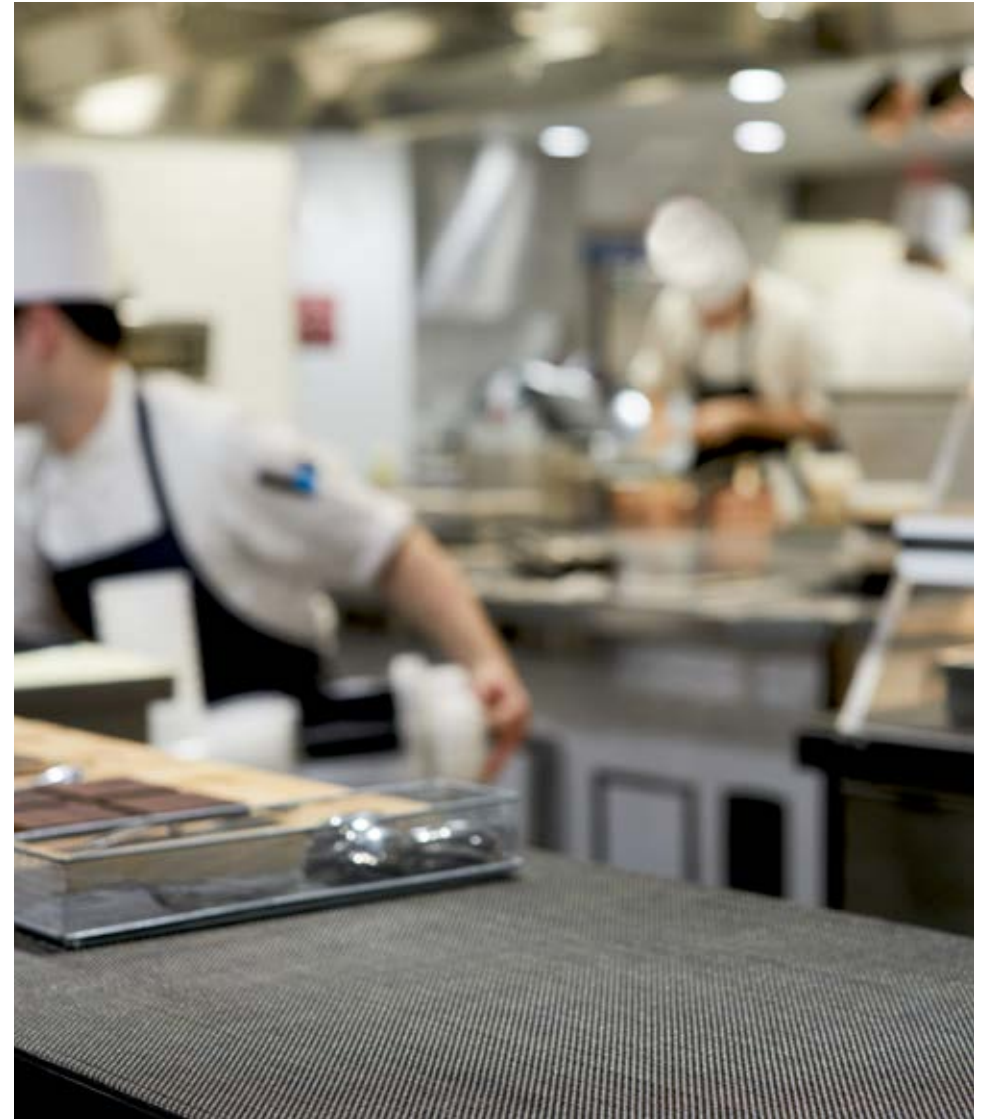

BLACK, Mini Basketweave Worktop
Eleven Madison Park, New York, NY

Photo: © Winnie Au