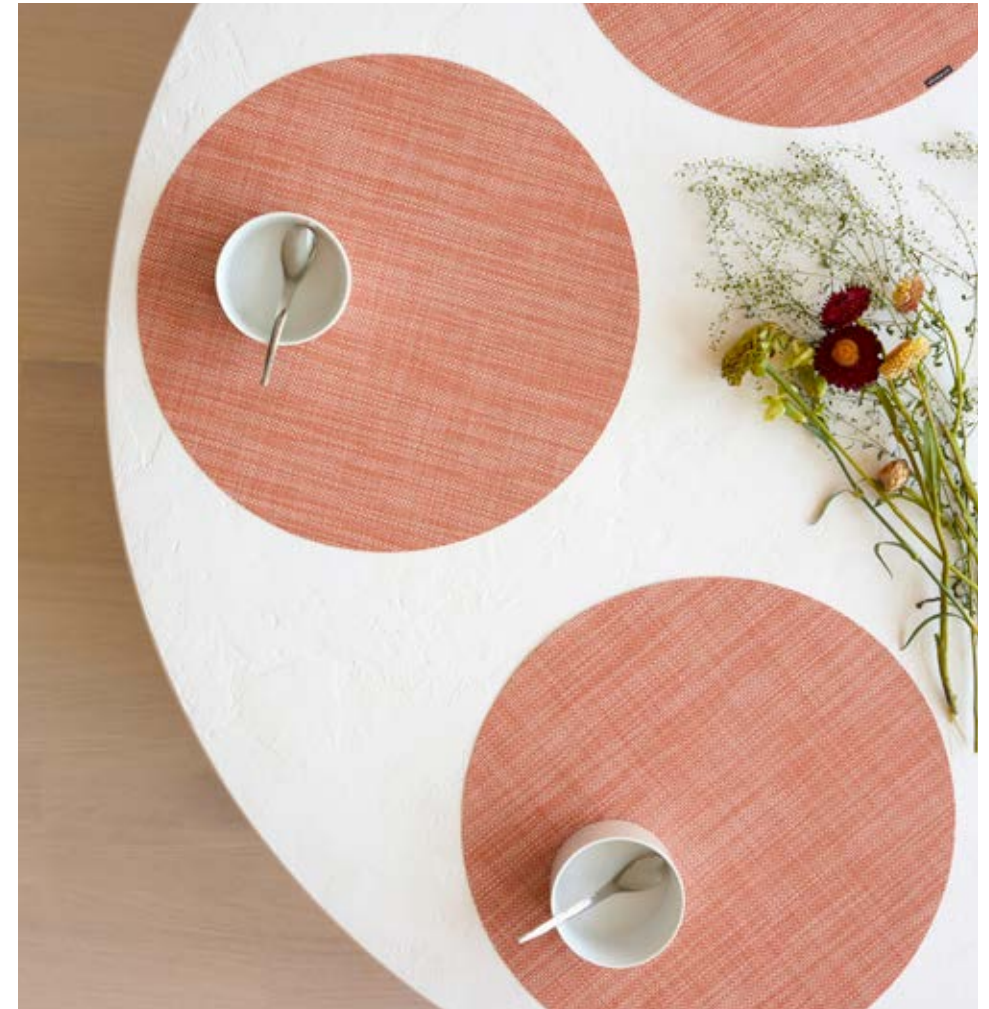

# Mini Basketweave™

Custom Sizes Available

\*Hospitality Oval available in noted colors only.

CLAY, Mini Basketweave

SHAPE	SIZE	STYLE - COLOR
	Rectangle 14" x 19" 36 x 48 cm	100132 - ---
	Hosp. Rectangle 12" x 16" 30 x 41 cm	100131 - ---
	Oval 14" x 19.25" 36 x 49 cm	100130 - ---
	Hospitality Oval * 12" x 16" 30 x 41 cm	100195 - ---
	Round Diam. 15" 38 cm	100408 - ---
	Runner 14" x 72" 36 x 183 cm	100133 - ---
	Custom Coasters Custom sizes only.	100241 - ---
	Custom Tablemat Custom sizes only.	100292 - ---
	Worktop Custom sizes only.	100693 - ---