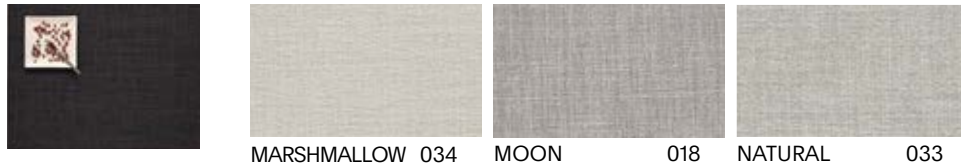

Bouclé™

Custom Sizes Available

© 2005 Chilewich

SHAPE	SIZE	STYLE - COLOR
	Rectangle 14" x 19" 36 x 48 cm	100114 - ---
	Custom Coasters Custom sizes only.	100301 - ---
	Custom Tablemat Custom sizes only.	100281 - ---
	Worktop Custom sizes only.	100700 - ---