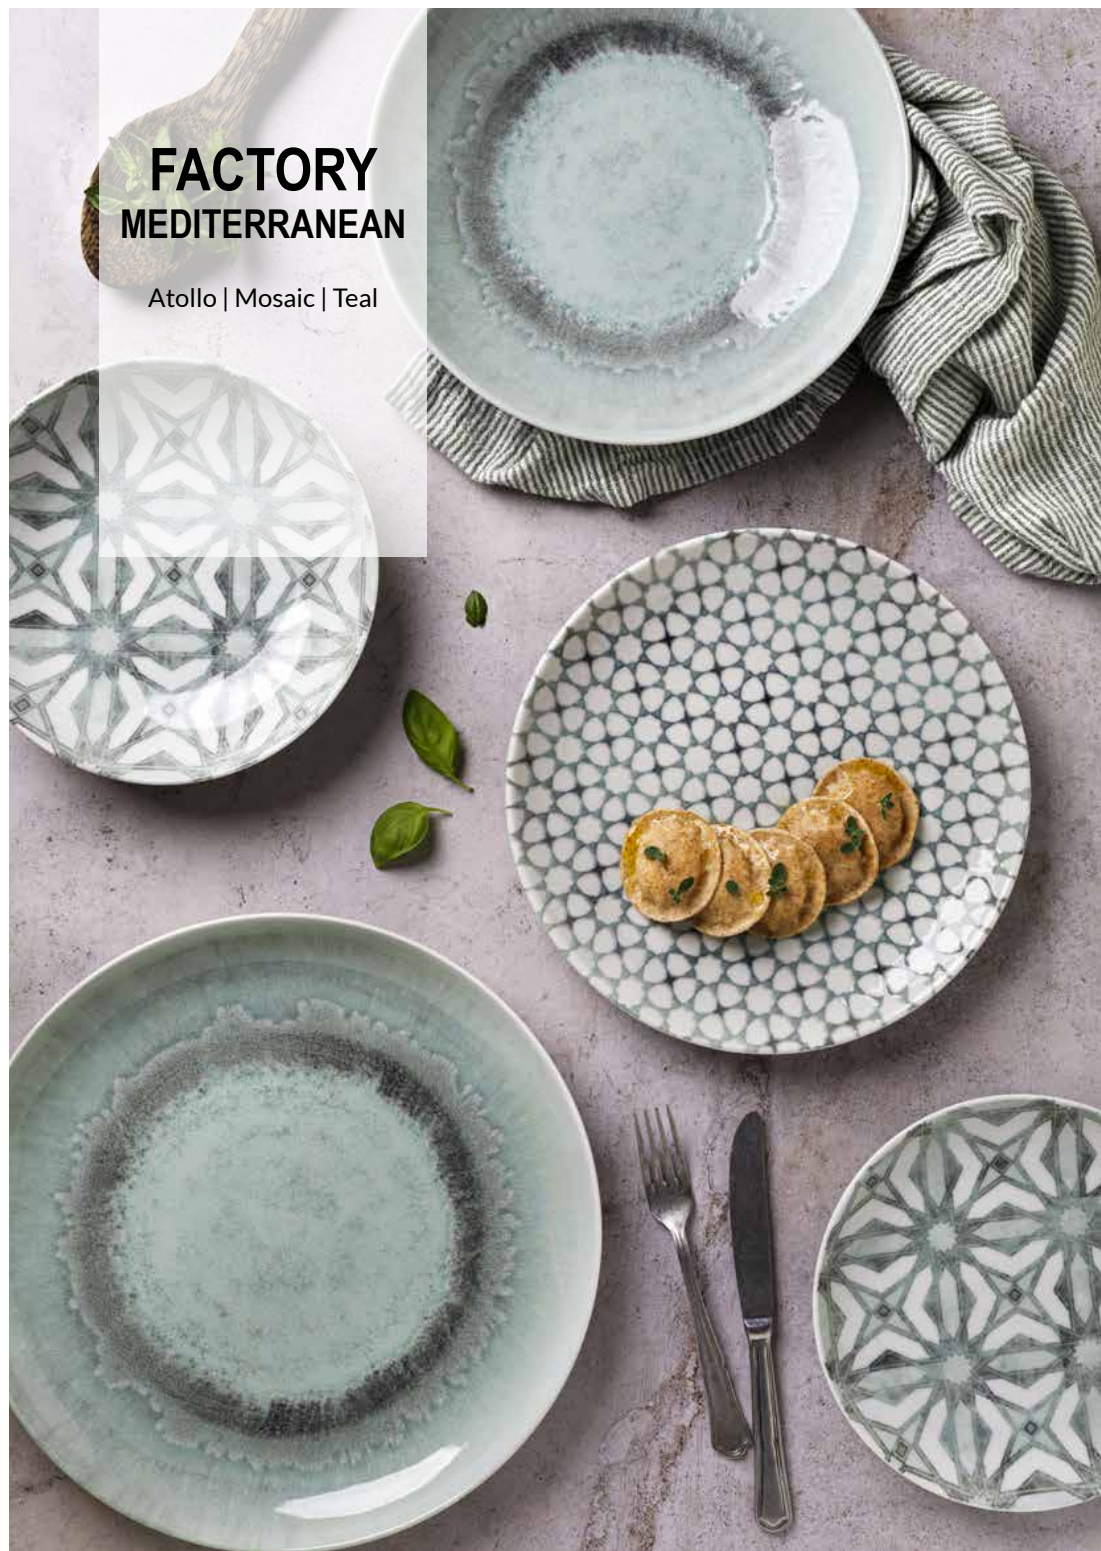

FACTORY MEDITERRANEAN

Atollo | Mosaic | Teal