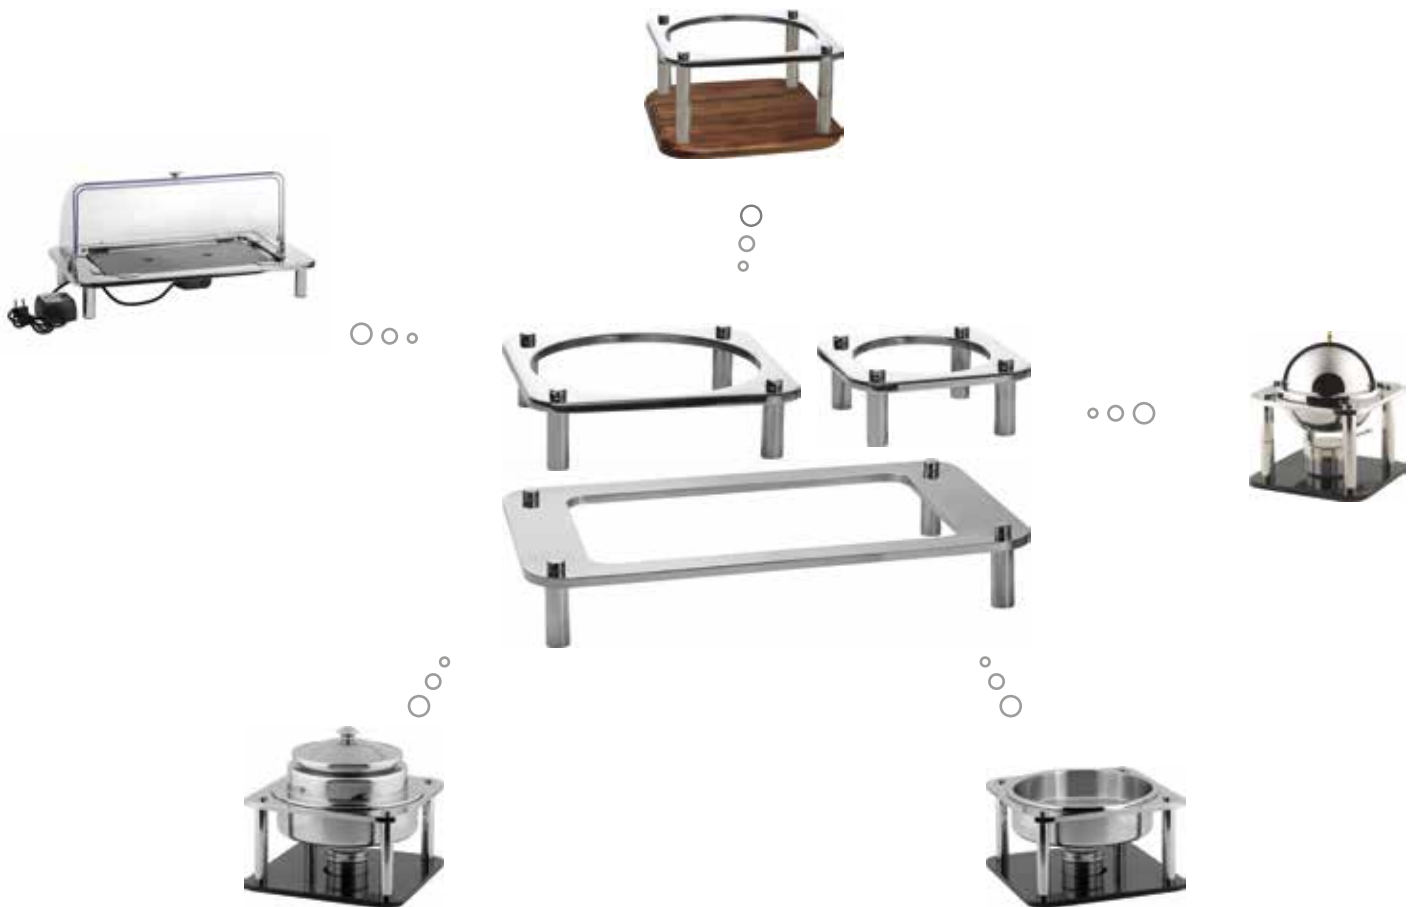

CHAFERS

DOMINO MODULE 35/25/62X35 CM.