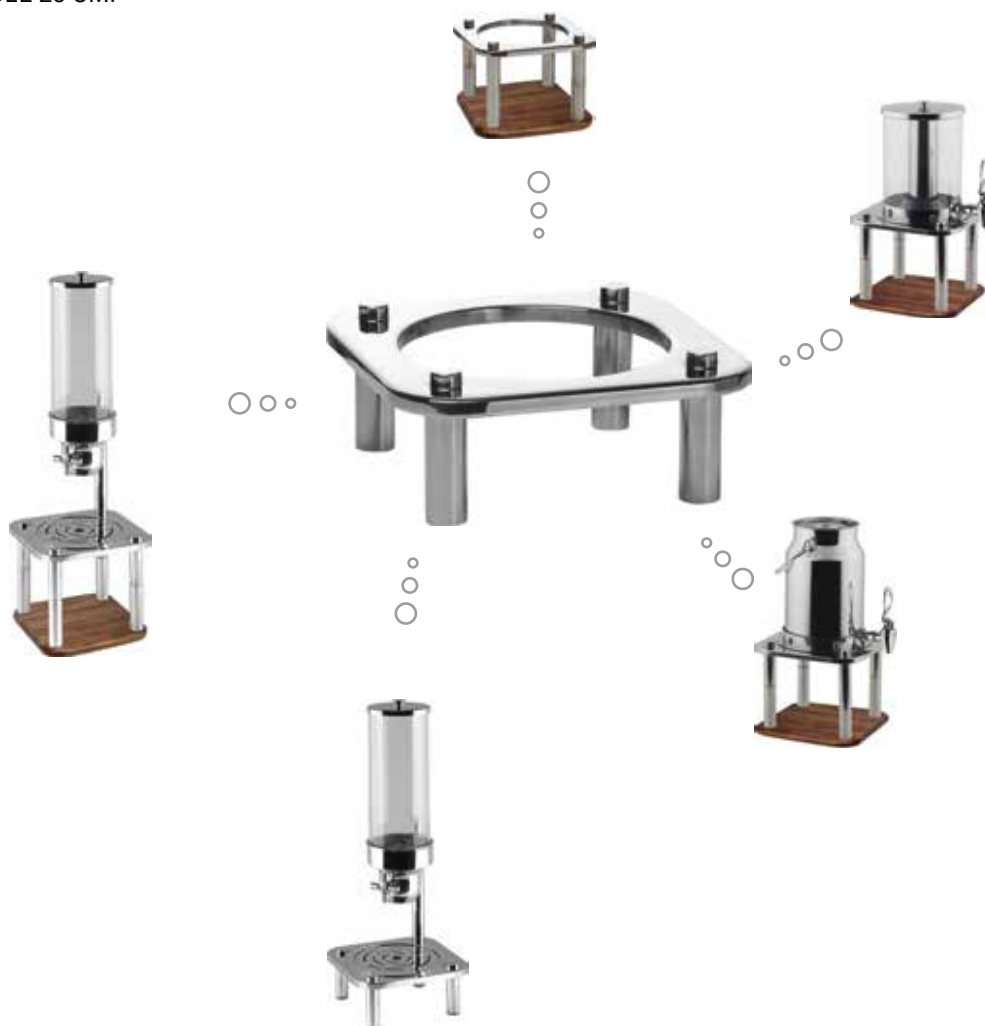

DISPENSERS

DOMINO MODULE 25 CM.