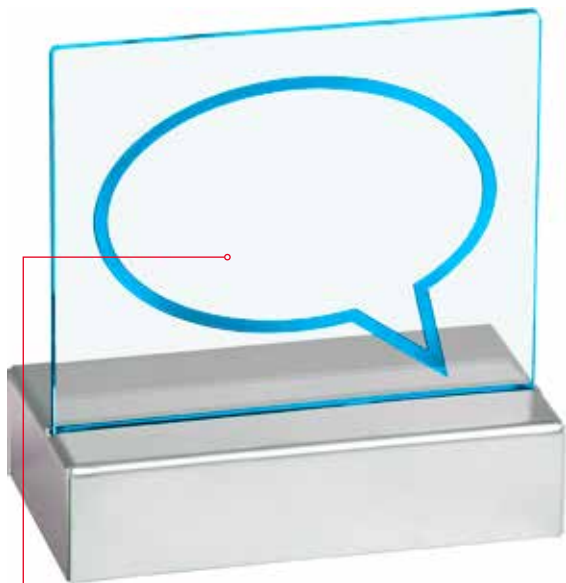

# LED LIGHT PRODUCTS

Write with white neon marker and choose the color you like!

Lasting 30 hours for one-time charge!

**LED light menu stand**

Material: Stainless steel 18-10; Silicone; ABS; PMMA(Acrylic); PCB; Power supply; USB cable