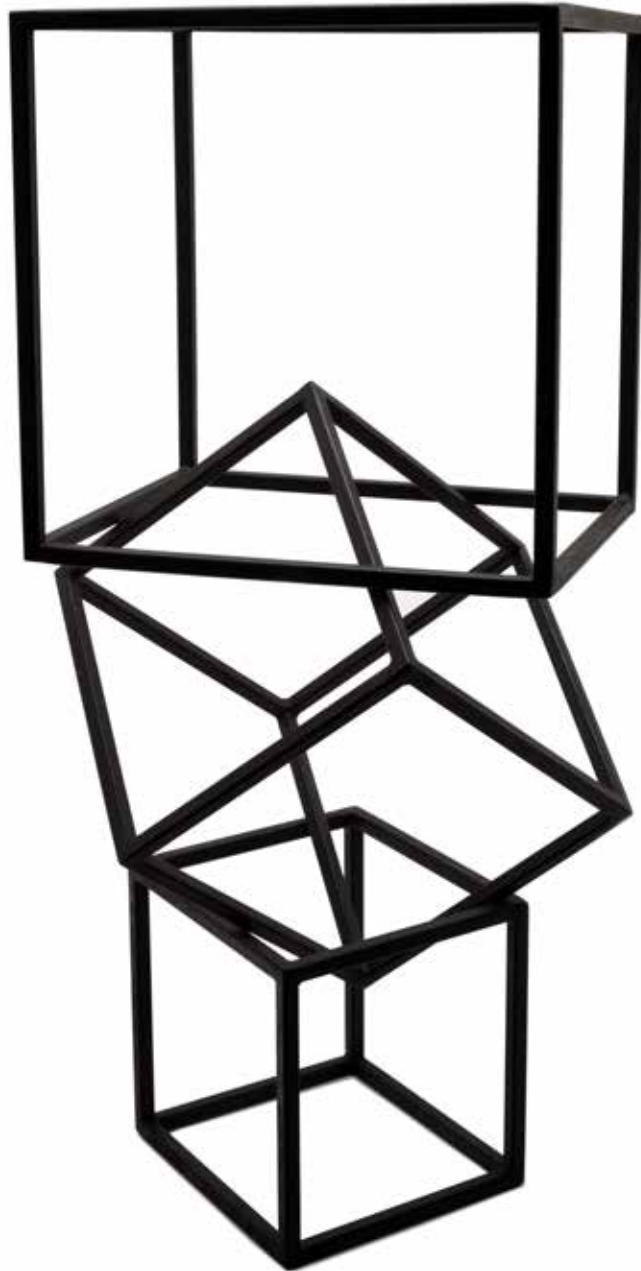

#### Bottom of wooden barrel (reversible)

Material: Wood

**W19944**

Size: D550 mm

**Buffet stand set**

Material: Ashwood

**BLOCK13**

Size: L290 x W290 x H130 mm