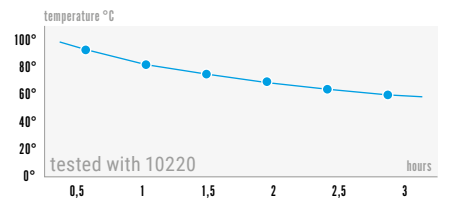

# DOUBLE WALL COFFEE POTS & THERMOS

The lid can completely open till 180°.

**Double wall coffee pot (300 ml)**

Material: Stainless steel 18-10; Solid die casting; ABS (chrome plated); Silicone

**10120-RVS**