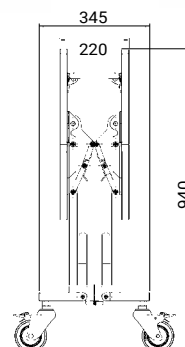

Royal room service trolley
Material: Stainless steel 18-10; Melamine coated plywood;
Powder coated steel
20783-RVS
Size: L106.7 x W91.5 x H75.5 cm
Weight: 28.8 kg