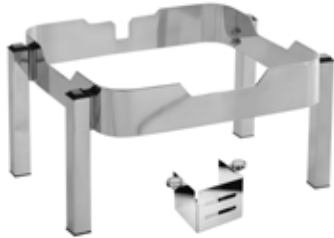

Smart W stackable chafer stand (square)

Magnetic burner holder included.
Can be used with induction warmer 11762-230 and magnetic induction lid 11123-000.
Material: Stainless steel 18-10; Magnet; PE

11275-000
Size: L472 × W382.5 × H257 mm
Weight: 4.7 kg