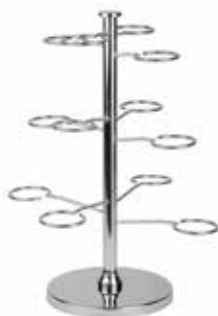

#### Muffin and more stand

Material: Stainless steel 18-10

**19004-000**

Size: L411.5 × W412.5 × H446.5 mm

Weight: 3.1 kg

Related accessories 19005 and 40014-000