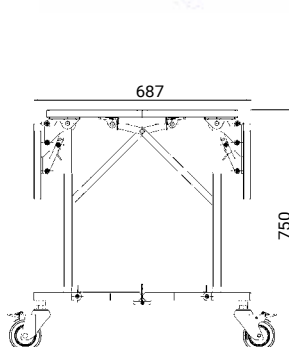

Royal room service trolley
Material: Stainless steel 18-10; Melamine coated plywood;
Powder coated steel
20783-RVS
Size: L106.7 x W91.5 x H75.5 cm
Weight: 28.8 kg