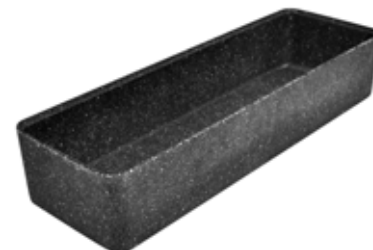

Rectangular platter

Material: Melamine

DTKT4218

Size: L175 x W520 x H100 mm

Capacity: 1750 - 6650 ml