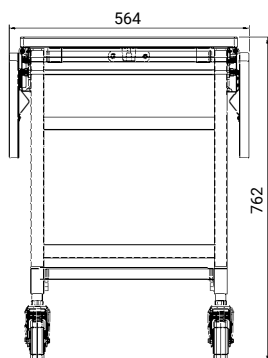

Palace room service trolley

Material: Melamine coated plywood; Powder coated steel

20782

Size: D102 × H75 cm

Weight: 26.7 kg