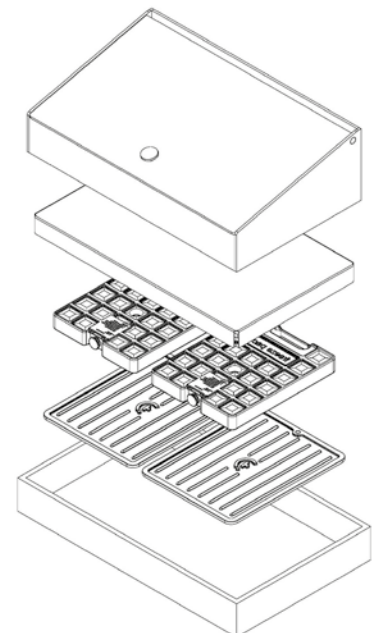

T-Collection Acrylic Dome Cover (GN 1/1)

Material: Stainless steel 18-10; PMMA (Acrylic)

19946-001

Size: L507 x W304 x H150 mm

Weight: 2.05 kg