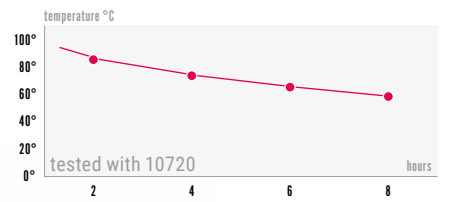

# DOUBLE WALL COFFEE POTS & THERMOS

The lid can completely open till 180°.

**Double wall coffee pot (300 ml)**

Material: Stainless steel 18-10; Solid die casting; ABS (chrome plated); Silicone

**10120-RVS**