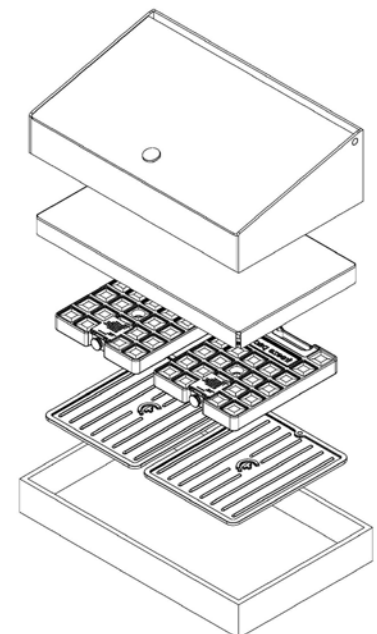

## Multi silicone pad

Material: Silicone

**18931-100**

Size: L224 × W284 × H6 mm  
Weight: 0.27 kg