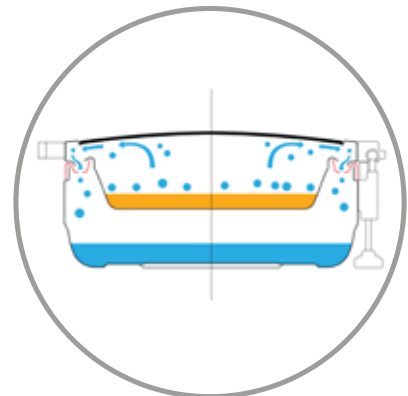

Easy detachment of the cover for Cleaning.

Counter handle for easy transportation.

Level adjustable foot.

Stackable stand with magnetic burner holder.

Water recycling system.

Compatible with stacking trolley 91101.