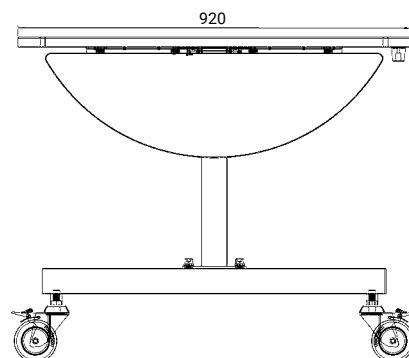

Palace room service trolley

Material: Melamine coated plywood; Powder coated steel

20782

Size: D102 × H75 cm

Weight: 26.7 kg