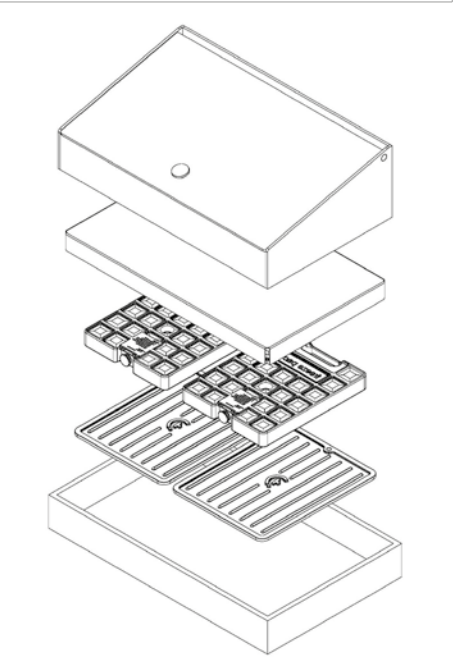

T-Collection ice white Lucite tray
Material: PMMA (Acrylic)
19119-000
Size: L325 x W265 x H75 mm
Weight: 1.79 kg

T-Collection gray ashwood tray
Material: Ashwood
19117-400
Size: L325 x W265 x H40 mm
Weight: 0.56 kg

STACKABLE

T-Collection gray ashwood tray
Material: Ashwood
19117-750
Size: L325 x W265 x H75 mm
Weight: 0.68 kg

STACKABLE

T-Collection wooden cold display (GN 1/2)
Material: Stainless steel 18-10; PMMA (Acrylic); Ashwood; HDPE; Silicone
18931-002
Size: L325 x W265 x H160 mm
Weight: 4.10 kg

T-Collection Acrylic Dome Cover (GN 1/2)
Material: Stainless steel 18-10; PMMA (Acrylic)
19946-002
Size: L302 x W244 x H150 mm
Weight: 1.25 kg