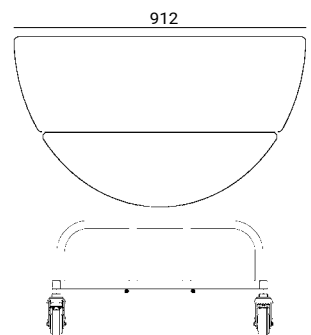

Royal room service trolley
Material: Stainless steel 18-10; Melamine coated plywood;
Powder coated steel
20783-RVS
Size: L106.7 x W91.5 x H75.5 cm
Weight: 28.8 kg