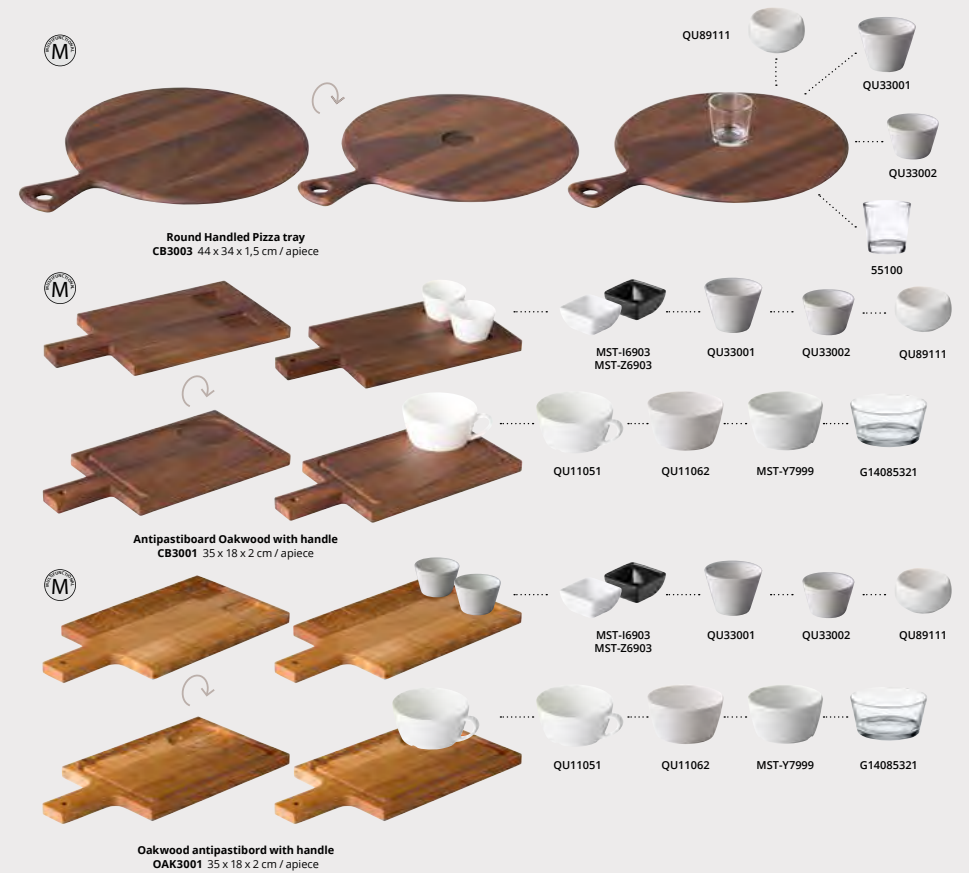

Snaks etagère with 3 dip bowls
QU89890 Ø 18 x H 24 cm / apiece

Use a silicone non-skid coaster when you combine cast iron pans or pottery miniatures with a acacia boards. The coaster prevents damage to the board and is non-skid.

Silicon non skid coaster
ST9 9 cm / apiece

Use of wooden products:

- Wood is a natural product and therefore color can vary with each product
- Not suitable for dishwasher
- Dry immediately after handwash

For more maintenance tips, see page 218.

PRESENTATION CONCEPT

Multifunctional boards; 2-sided use!

PRESENTATION CONCEPT

Use of wooden products:
- Wood is a natural product and therefore color can vary with each product
- Not suitable for dishwasher
- Dry immediately after handwash

For more maintenance tips, see p. 216.

PRESENTATION CONCEPT

PRESENTATION CONCEPT

JARS AND BOTTLES

New

Lock-eat caraf with lid
11964-02 Ø 8,6 x H 21 cm / 500 ml / per 6

New

Lock-eat caraf with lid
11965-02 Ø 10,5 x H 28 cm / 1000 ml / per 6