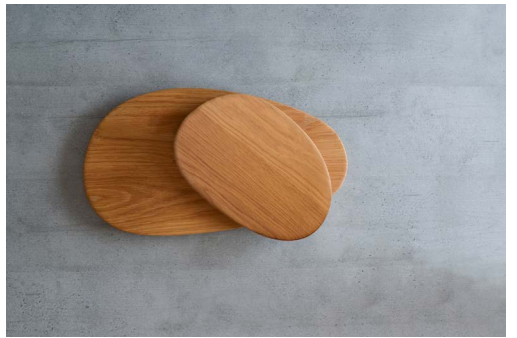

TRAYS
COLOUR: OAK.

ODONATA COMBINATIONS

Basic composition N° 1

Island composition

Basic composition N° 2

Corner composition

Honeycomb & Zig Zag compositions

ODONATA COMBINATIONS

Square table compositions

Round table compositions

BUFFET ACCESSORIES

NEW ITEMS

ORGANICS

BENCHES AND TRAYS
COLOUR: OAK.

BUFFET ACCESSORIES

TÓTEM