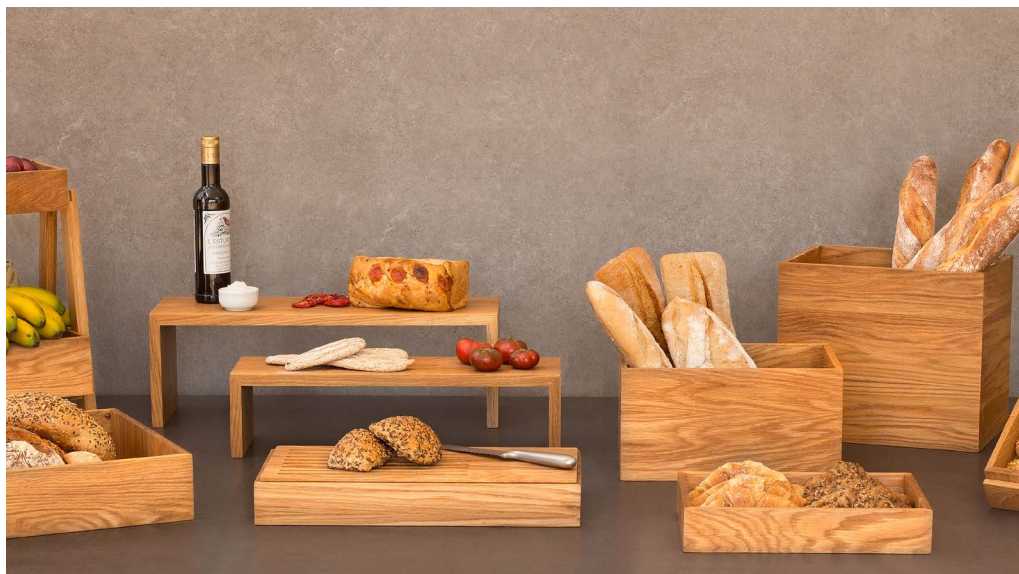

SKL

TRAYS, STANDS, BASKETS, BENCHES, BREAD CUTTING BOARDS
COLOUR: OAK, BLACK.

MODULAR SYSTEMS

SKL REVOLUTION

MODULAR STANDS, TRAYS
COLOUR: OAK, BLACK.

MODULAR SYSTEMS

ROCK & ROLL

TABLES