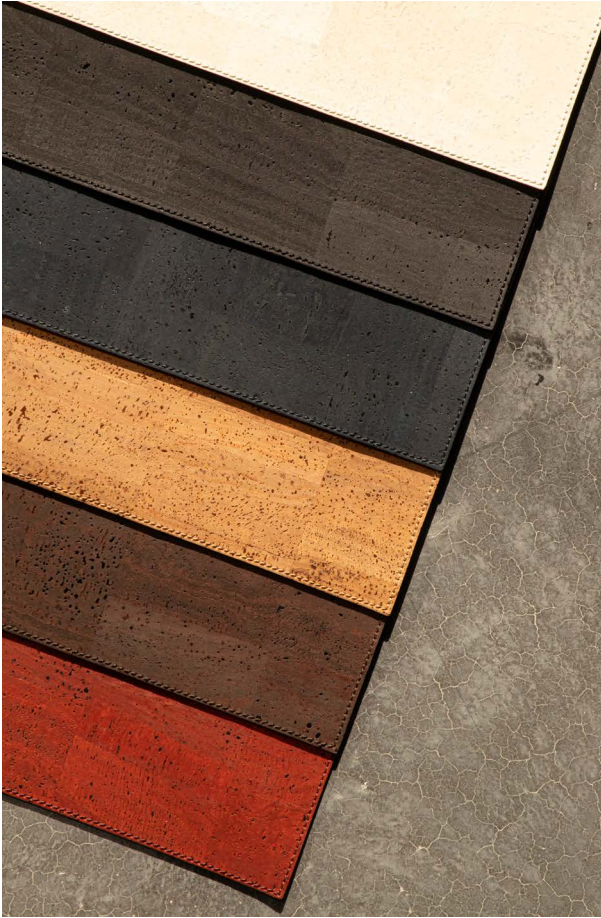

REGENERATED LETHER & CORK

NEW COLLECTION

CORK

RAISERS
COLOUR: NATURAL, CHOCOLATE

Ø 40 h 28 cm

ROOM

NEW ITEMS

BONSAI

TRAYS, LINERS, DOMES, STANDS
COLOUR: TRAYS: OAK, BLACK.

CORK LINERS

BIOLEATHER LINERS

ROOM

NEW ITEMS

POLYGON

TRAYS

COLOUR: WALNUT, OAK, BLACK.