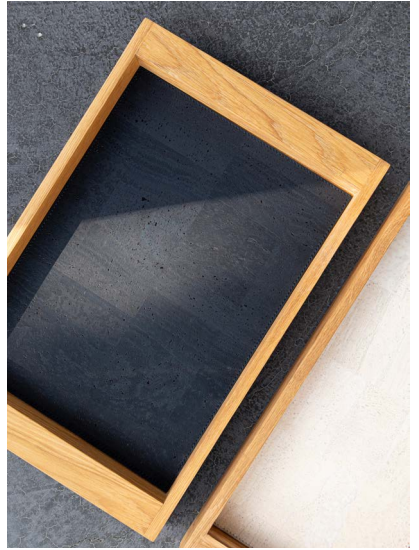

REGENERATED LETHER & CORK

NEW COLLECTION

CORK

RAISERS
COLOUR: NATURAL, CHOCOLATE

Ø 40 h 28 cm

ROOM

NEW ITEMS

BONSAI

TRAYS, LINERS, DOMES, STANDS
COLOUR: TRAYS: OAK, BLACK.

CORK LINERS

BIOLEATHER LINERS

ROOM

NEW ITEMS

POLYGON

TRAYS

COLOUR: WALNUT, OAK, BLACK.