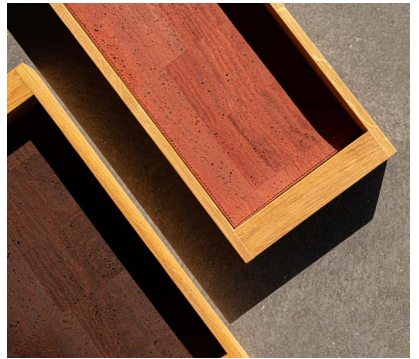

TRAYS, LINERS, DOMES, STANDS
COLOUR: TRAYS: OAK, BLACK.

CORK LINERS

BIOLEATHER LINERS

ROOM

NEW ITEMS

POLYGON

TRAYS

COLOUR: WALNUT, OAK, BLACK.