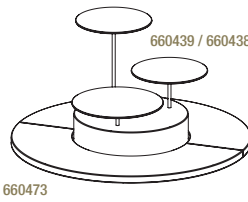

31,5 x 16 x 1 cm
12 1/2 x 6 1/4 x 1/2"
31,74€ HT

BRICKS ROND
BRICKS ROUND

Nacryl blanc - White Nacryl

411676

Ø 15 cm - H. 4 cm
Ø 6" - H. 1 1/2"
72,93€ HT

BRICKS ROND 3 PLATEAUX
BRICKS BAR ROUND 3 TRAYS

Nacryl blanc + inox finition argent brossé
White Nacryl + stainless steel brushed silver finish

660438 NEW

Ø 21 cm - H. 16 cm
Ø 8 1/4" - H. 6 1/4"
119,77€ HT

BRICKS ROND 3 PLATEAUX
BRICKS BAR ROUND 3 TRAYS

Nacryl blanc + inox finition or brossé
White Nacryl + stainless steel brushed gold finish

660439 NEW

Ø 21 cm - H. 16 cm
Ø 8 1/4" - H. 6 1/4"
159,90€ HT

BRICKS RECT. 3 PLATEAUX
BRICKS BAR RECTANGULAR 3 TRAYS

Nacryl blanc + inox finition argent brossé
White Nacryl + stainless steel brushed silver finish

660440 NEW

32 x 12 x 16 cm
12 1/2 x 4 3/4 x 6 1/4"
99,71€ HT

BRICKS RECT. 3 PLATEAUX
BRICKS BAR RECTANGULAR 3 TRAYS

Nacryl blanc + inox finition or brossé
White Nacryl + stainless steel brushed gold finish

660441 NEW