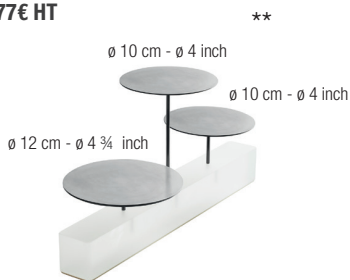

31,5 x 16 x 1 cm
12 1/2 x 6 1/4 x 1/2"
31,74€ HT

BRICKS ROND
BRICKS ROUND

Nacryl blanc - White Nacryl

411676

Ø 15 cm - H. 4 cm
Ø 6" - H. 1 1/2"
72,93€ HT

BRICKS ROND 3 PLATEAUX
BRICKS BAR ROUND 3 TRAYS

Nacryl blanc + inox finition argent brossé
White Nacryl + stainless steel brushed silver finish

660438 NEW

Ø 21 cm - H. 16 cm
Ø 8 1/4" - H. 6 1/4"
119,77€ HT

BRICKS ROND 3 PLATEAUX
BRICKS BAR ROUND 3 TRAYS

Nacryl blanc + inox finition or brossé
White Nacryl + stainless steel brushed gold finish

660439 NEW

Ø 21 cm - H. 16 cm
Ø 8 1/4" - H. 6 1/4"
159,90€ HT

BRICKS RECT. 3 PLATEAUX
BRICKS BAR RECTANGULAR 3 TRAYS

Nacryl blanc + inox finition argent brossé
White Nacryl + stainless steel brushed silver finish

660440 NEW

32 x 12 x 16 cm
12 1/2 x 4 3/4 x 6 1/4"
99,71€ HT

BRICKS RECT. 3 PLATEAUX
BRICKS BAR RECTANGULAR 3 TRAYS

Nacryl blanc + inox finition or brossé
White Nacryl + stainless steel brushed gold finish

660441 NEW