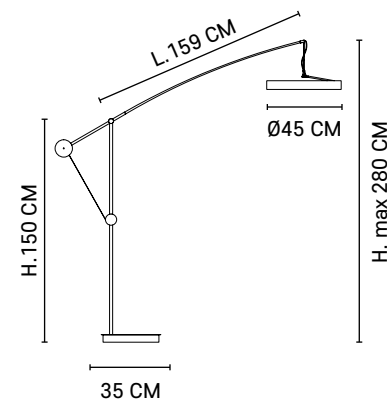

80065

ASTRO PM

Lampadaire LED intégrée base ronde en métal PM. Bras déporté en fibre de carbone. Abat-jour cylindre plat en métal peint extérieur et cordon textile. Équipé d'une poulie et filins en métal permettant de régler l'inclinaison du bras articulé.

Metal integrated LED pulley floor lamp. Carbon fiber pulley arm, painted metal flat cylinder lampshade and textile cord. Small model.

Réf : PR590012

Blanc mat / Blanc
Matt white / White

Réf : PR590060

Noir mat / Blanc
Matt black / White

LED intégrée 28W
Integrated LED 28W

3000 °Kelvins // 1100 lumens

LED

on / off

80066

ASTRO GM

Lampadaire LED intégrée base ronde en métal GM. Bras déporté en fibre de carbone. Abat-jour cylindre plat en métal peint extérieur et cordon textile. Équipé d'une poulie et filins en métal permettant de régler l'inclinaison du bras articulé.

Metal integrated LED pulley floor lamp. Carbon fiber pulley arm, painted metal flat cylinder lampshade and textile cord. Large model.

Réf : PR590013

Blanc mat / Blanc
Matt white / White

Réf : PR590061

Noir mat / Blanc
Matt black / White

LED intégrée 28W
Integrated LED 28W

3000 °Kelvins // 1100 lumens

LED

on / off