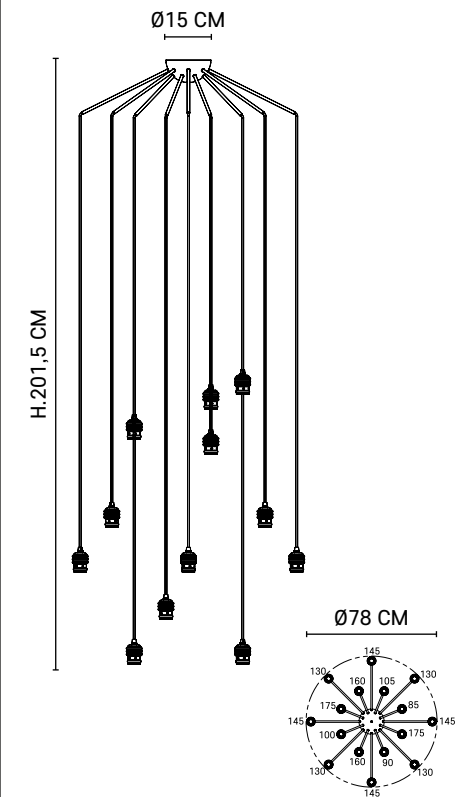

16-light chandelier with matching metal canopy and textile cords.

Réf : 592651

Noir mat / *Matt black*

Réf : PR590176

16 x G125
Pack ampoules
Bulbs pack

PACK AMPOULES INCLUSES

Pack included bulbs

16 x G125 - 592899