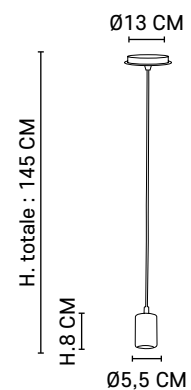

80089

MINERAL PM

Suspension 1 lumière avec cache douille en marbre.
Équipée d'un cordon textile et d'un pavillon en métal peint.

Pendant light with marble socket cover. Delivered with textile cord and painted metal canopy.

AMPOULE CONSEILLÉE

Recommended bulb

G80 - 592893

80090

MINERAL GM

Suspension 1 lumière avec cache douille en marbre.
Équipée d'un cordon textile et d'un pavillon en métal peint.

Pendant light with marble socket cover. Delivered with textile cord and painted metal canopy.

E27 // 40W max.