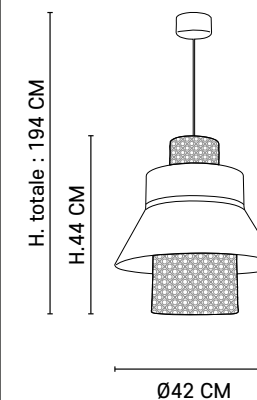

5564 - SINGAPOUR GM

Réf : 652152

■ Amande / Almond

■ Rose / Pink