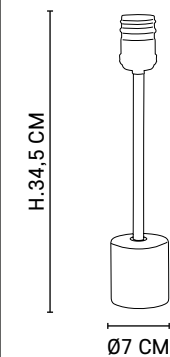

80148

IMPERIAL

Lampe en céramique brillante, entretoise et cache douille en métal.
Abat-jour cylindre en lin lavé.

Shiny ceramic lamp, metal pipe and socket. Washed linen cylinder lampshade.

PR505911

Réf : PR505911
Indigo / Blanc
Indigo / White

E27 // 60W max.

80144

IMPERIAL

Suspension en céramique brillante. Équipée d'une cordelière textile et d'un pavillon en métal adaptable DCL.

Shiny ceramic pendant light. Delivered with textile cord and metal canopy DCL adaptable.

651651

Réf : 651651
Indigo / Blanc
Indigo / White

E27 // 60W max.

80091

MINERAL CONIQUE

Suspension 1 lumière avec cache douille géométrique en marbre.
Équipée d'un cordon textile et d'un pavillon en métal peint.

*Pendant light with geometrical marble socket cover.
Delivered with textile cord and painted metal canopy.*

651268
Noir / Black

651267
Vert / Green

AMPOULE CONSEILLÉE
Recommended bulb

G80 - 592893

E27 // 40W max.

80088

MINERAL

Lampe base ronde en marbre. Équipée d'un cache douille en métal et d'un cordon textile.

Marble cylinder base accent lamp. Delivered with metal socket cover and textile cord.

651269
Noir / Black
Laiton / Brass

651270
Vert / Green
Bronze / Bronze

E27 // 60W max.