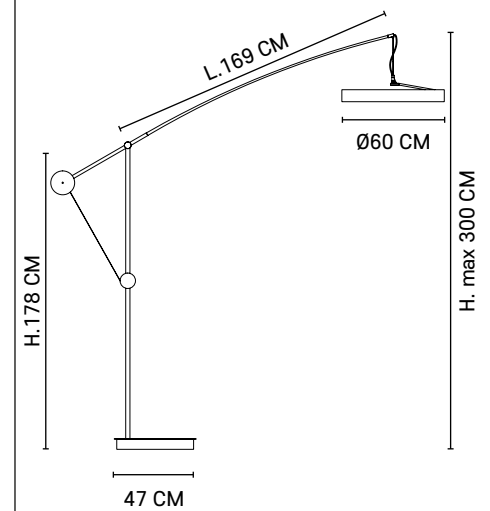

LED intégrée 28W
Integrated LED 28W

3000 °Kelvins // 1100 lumens

LED

on / off