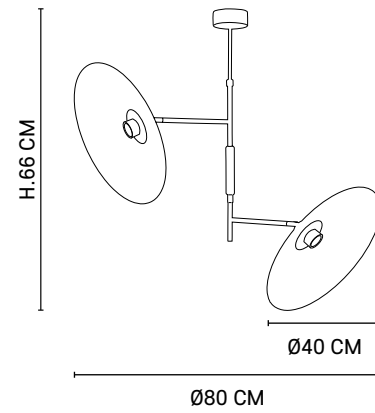

80180

GATSBY

Design

MARKET SET

Plafonnier 2 lumières en métal peint finition sablée et détails laiton. Composé de 2 bras pivotants et caches douilles en métal. Vendu avec 2 abat-jour coniques Ø40 bi-matière. Hauteur ajustable. Pavillon adaptable DCL.

Brass finition and sand painted metal 2-light ceiling light. 2 articulated arms and metal sockets. Sold with bi-material conical Ø40 lampshade. Adjustable height. Canopy DCL adaptable.

Réf : PR590230

Trésor Mercure

Réf : PR590236

Éclat Or

AMPOULE CONSEILLÉE

Recommended bulb

G80 - 592893

2 X E27 // 60W max.

Réf : PR590232

Wonder perle
Pearls wonder

Réf : PR590231

Wonder rose
Pink wonder

AMPOULE CONSEILLÉE

Recommended bulb

G80 - 592893

2 X E27 // 60W max.