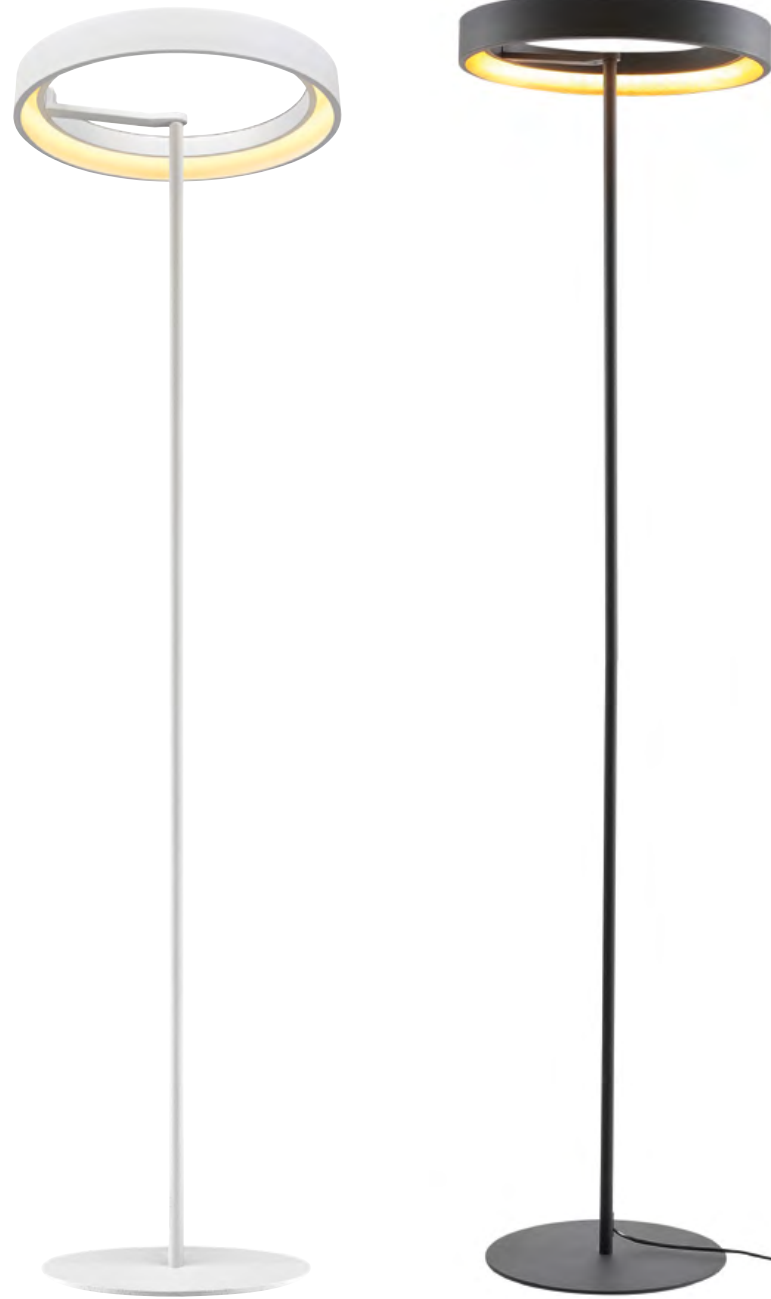

80064

ASTRO

Lampadaire LED intégrée base ronde en métal. Abat-jour cylindre plat en métal peint.

Circular base floor lamp in matt painted metal with matching ring lampshade inlaid with LED.

590359

590360

Réf : 590359

Blanc mat / Blanc
Matt white / White

Réf : 590360

Noir mat / Blanc
Matt black / White