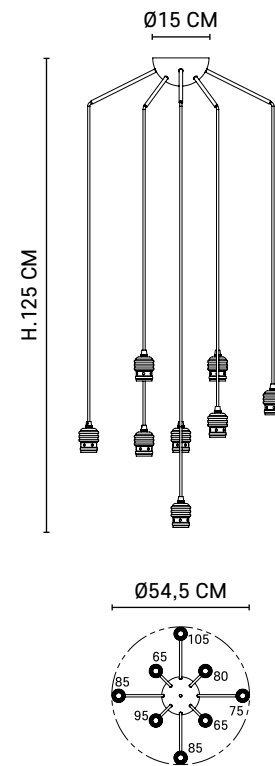

Réf : 592650

Noir mat / *Matt black*

Réf : PR590175

8 x G125
Pack ampoules
Bulbs pack

PACK AMPOULES INCLUSES

Pack included bulbs

8 x G125 - 592899

8 X E27 // 40W max.

80044

OROS 16L

Suspension 16 lumières. Équipée de cordelières textiles et d'un pavillon en métal assorti.

16-light chandelier with matching metal canopy and textile cords.