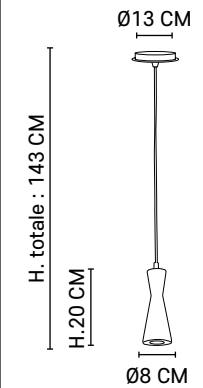

*Pendant light with geometrical marble socket cover.
Delivered with textile cord and painted metal canopy.*

651268
Noir / Black

651267
Vert / Green

AMPOULE CONSEILLÉE
Recommended bulb

G80 - 592893

E27 // 40W max.