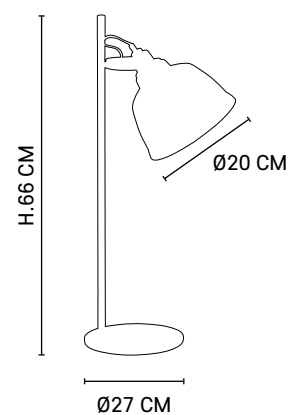

Réf : 651091

Laiton / Brass

Noir mat / Matt black