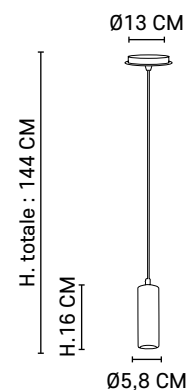

80089

MINERAL PM

Suspension 1 lumière avec cache douille en marbre.
Équipée d'un cordon textile et d'un pavillon en métal peint.

Pendant light with marble socket cover. Delivered with textile cord and painted metal canopy.

AMPOULE CONSEILLÉE

Recommended bulb

G80 - 592893

80090

MINERAL GM

Suspension 1 lumière avec cache douille en marbre.
Équipée d'un cordon textile et d'un pavillon en métal peint.

Pendant light with marble socket cover. Delivered with textile cord and painted metal canopy.

E27 // 40W max.