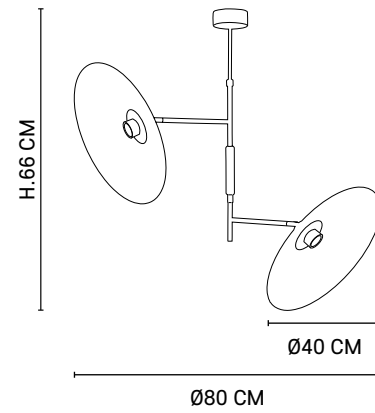

80180

GATSBY

Design

MARKET SET

Plafonnier 2 lumières en métal peint finition sablée et détails laiton. Composé de 2 bras pivotants et caches douilles en métal. Vendu avec 2 abat-jour coniques Ø40 bi-matière. Hauteur ajustable. Pavillon adaptable DCL.

Brass finition and sand painted metal 2-light ceiling light. 2 articulated arms and metal sockets. Sold with bi-material conical Ø40 lampshade. Adjustable height. Canopy DCL adaptable.

Réf : PR590234

Paon noir

Réf : PR590233

Wonder marine
Blue wonder

AMPOULE CONSEILLÉE

Recommended bulb

G80 - 592893

2 X E27 // 60W max.

2X