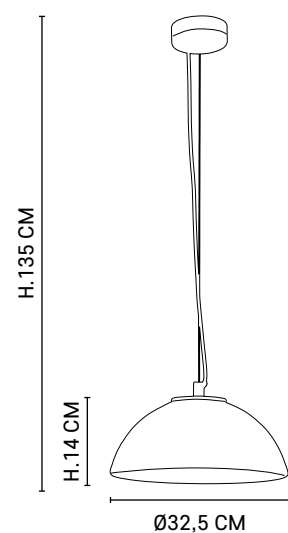

80137

QUARTZ

Suspension 1 lumière en céramique effet marbre détails en métal brillant. Équipée d'un cordon textile et d'un pavillon en métal peint assorti.

*Ceramic effect marbles pendant light with shiny metal details.
Delivered with textile cord and matching painted metal canopy.*

Réf : 651352

Marbre

Zoom rotule pour
ajuster la droiture
Zoom on
adjustable swivel

AMPOULE CONSEILLÉE

Recommended bulb

G80 - 592893

E27 // 60W max.