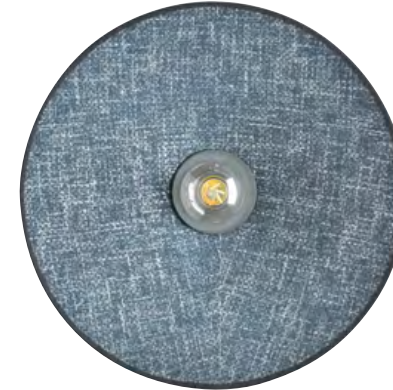

5012

GATSBY

Design

Applique forme conique bi-matière. Équipée d'une patère murale en métal peint finition sablée et adaptable DCL.

Two material conical wall light. Delivered with metal wall light base painted in sanded finish and DCL adaptable.

MARKET SET

Ø40
PR590186

Ø50
PR590191

Ø60
PR590196

Ø40
PR590248

Ø50
PR590252

Ø60
PR590256

Ø40
PR590246

Ø50
PR590250

Ø60
PR590254

Paon noir

Paon rose

Wonder rose
Pink wonder

Wonder marine
Blue wonder

Trésor Mercure

Éclat Or

Huilé / Noir mat
Oily / Matt black

Ø40
PR590247

Ø50
PR590251

Ø60
PR590255

Ø40
PR590184

Ø50
PR590189

Ø60
PR590194

Ø40
PR590183

Ø50
PR590188

Ø60
PR590193

Ø40
PR590187

Ø50
PR590192

Ø60
PR590197

P.12 CM

Ø40 / 50 / 60 cm

E27 // 60W max.

P.12 CM

Ø40 / 50 / 60 cm

E27 // 60W max.