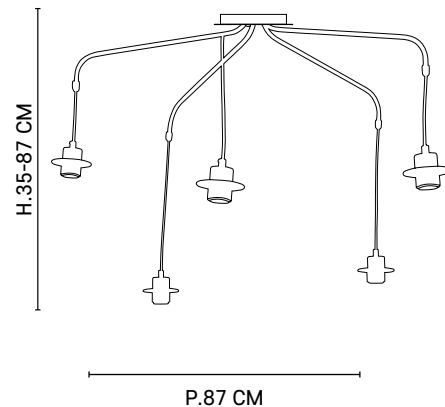

80181

GATSBY

Design

MARKET SET

Plafonnier 5 lumières en métal peint finition sablée et détails laiton. Composé de 5 bras articulés et caches douilles en métal. Équipé de cordelières textiles et d'un pavillon en métal peint adaptable DCL.

Brass finition and sand painted metal 5-light ceiling light. 5 articulated arms and metal sockets. Matching metal canopy DCL adaptable and textile cords.

Réf : 653036