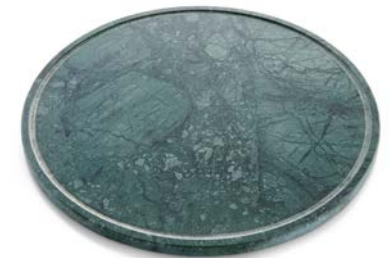

Menage wood (ashwood) 30 cm with 3 marble bowls black Ø7,6 cm

Board marble/wood rectangular 38,1x20x1,5 cm

Plate marble white 23,5x13x1,2 cm

Plate L marble green Ø32 cm

Bowl marble green polished Ø7 cm

Plate marble white 13x11 cm  
Plate marble black 13x11 cm