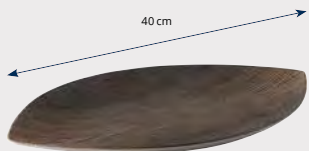

Buffet raisers
 p. 190-191

BUFFET

BUFFET

MELAMINE PRESENTATION PLATTERS AND TRAYS

Banana leaf platter
MST-BSM40 40 x 25,3 cm / per 3

Wooden tray round
MST-W235 Ø 35 cm / per 2

Banana leaf platter
MST-BSM53 53 x 33,5 cm / per 3

Wooden tray round
MST-W234 Ø 55 cm / per 2

Wok bowl black
MST-BL5135 Ø 35 x 51 x 7 cm / per 4
MST-BL3927 Ø 27 x 39,5 x 5,5 cm / per 4

Wooden tray oval
MST-W236 65 x 26 cm / per 2

MELAMINE ZEN

HARD TO DISTINGUISH FROM REAL PORCELAIN

Bowl Zen Square cream
MST-WH789 35 x 35 x 17 cm / 7,7 ltr. / per 3

Bowl Zen Square cream
MST-WH788 28 x 28 x 14,7 cm / 4,1 ltr. / per 3

Bowl Zen Square cream
MST-WH787 21 x 21 x 11 cm / 1,7 ltr. / per 6