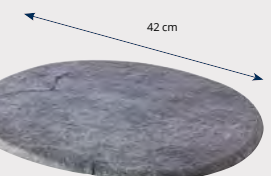

Organic round tray Cosmos
MST-CM4237 42 x 37,7 x 1 cm / per 3