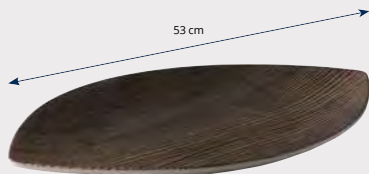

Buffet raisers
 p. 190-191

BUFFET

BUFFET

MELAMINE PRESENTATION PLATTERS AND TRAYS

Banana leaf platter
MST-BSM40 40 x 25,3 cm / per 3

Wooden tray round
MST-W235 Ø 35 cm / per 2

Banana leaf platter
MST-BSM53 53 x 33,5 cm / per 3

Wooden tray round
MST-W234 Ø 55 cm / per 2

Wok bowl black
MST-BL5135 Ø 35 x 51 x 7 cm / per 4
MST-BL3927 Ø 27 x 39,5 x 5,5 cm / per 4

Wooden tray oval
MST-W236 65 x 26 cm / per 2

MELAMINE ZEN

HARD TO DISTINGUISH FROM REAL PORCELAIN