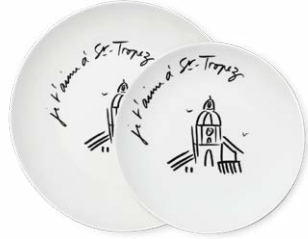

212522BL1 -C00894B	Assiette Louna Je t'aime à Saint Tropez "Je t'aime à Saint Tropez" Plate Louna	Ø 210 Ø 8,25	- -	- -	Blanc White

212527BL1 -C00894B	Assiette Louna Je t'aime à Saint Tropez "Je t'aime à Saint Tropez" Plate Louna	Ø 265 Ø 10,5	- -	- -	Blanc White