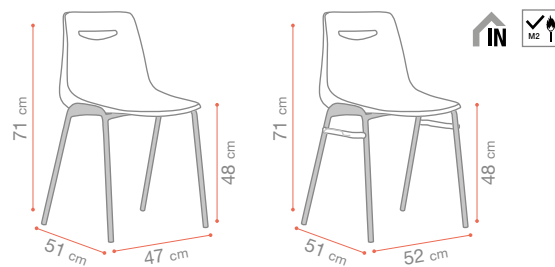

CAMPUS*

Chaise - Chair - Stoel