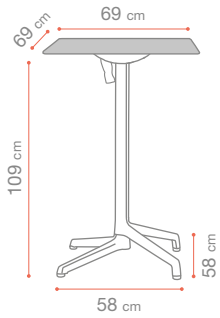

OUT HPL + PP + Aluminium
Fiber Glass

P.168