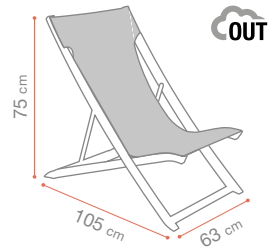

SUNSET

Transat - *Foldable lounger* - Opvouwbare ligstoel

DURABLE
SUSTAINABLE
DUURZAAM