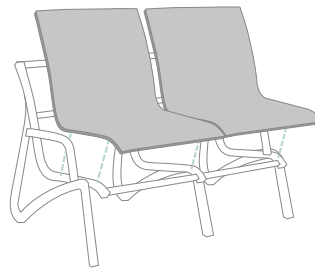

Conversationnel fauteuil - *Lounge armchair* -
Lounge stoel met armleuning

DURABLE
SUSTAINABLE
DUURZAAM

Textile PVC - PVC Textile - PVC Textiel

Composite high tech
High-tech composite
High-tech composiet

DURABLE
SUSTAINABLE
DUURZAAM

SUNSET

Conversationnel canapé - *Lounge sofa* -
Lounge bank met armleuning

Composite high tech - *High-tech composite*
High-tech composiet

Textile PVC - *PVC Textile* - PVC Textiel