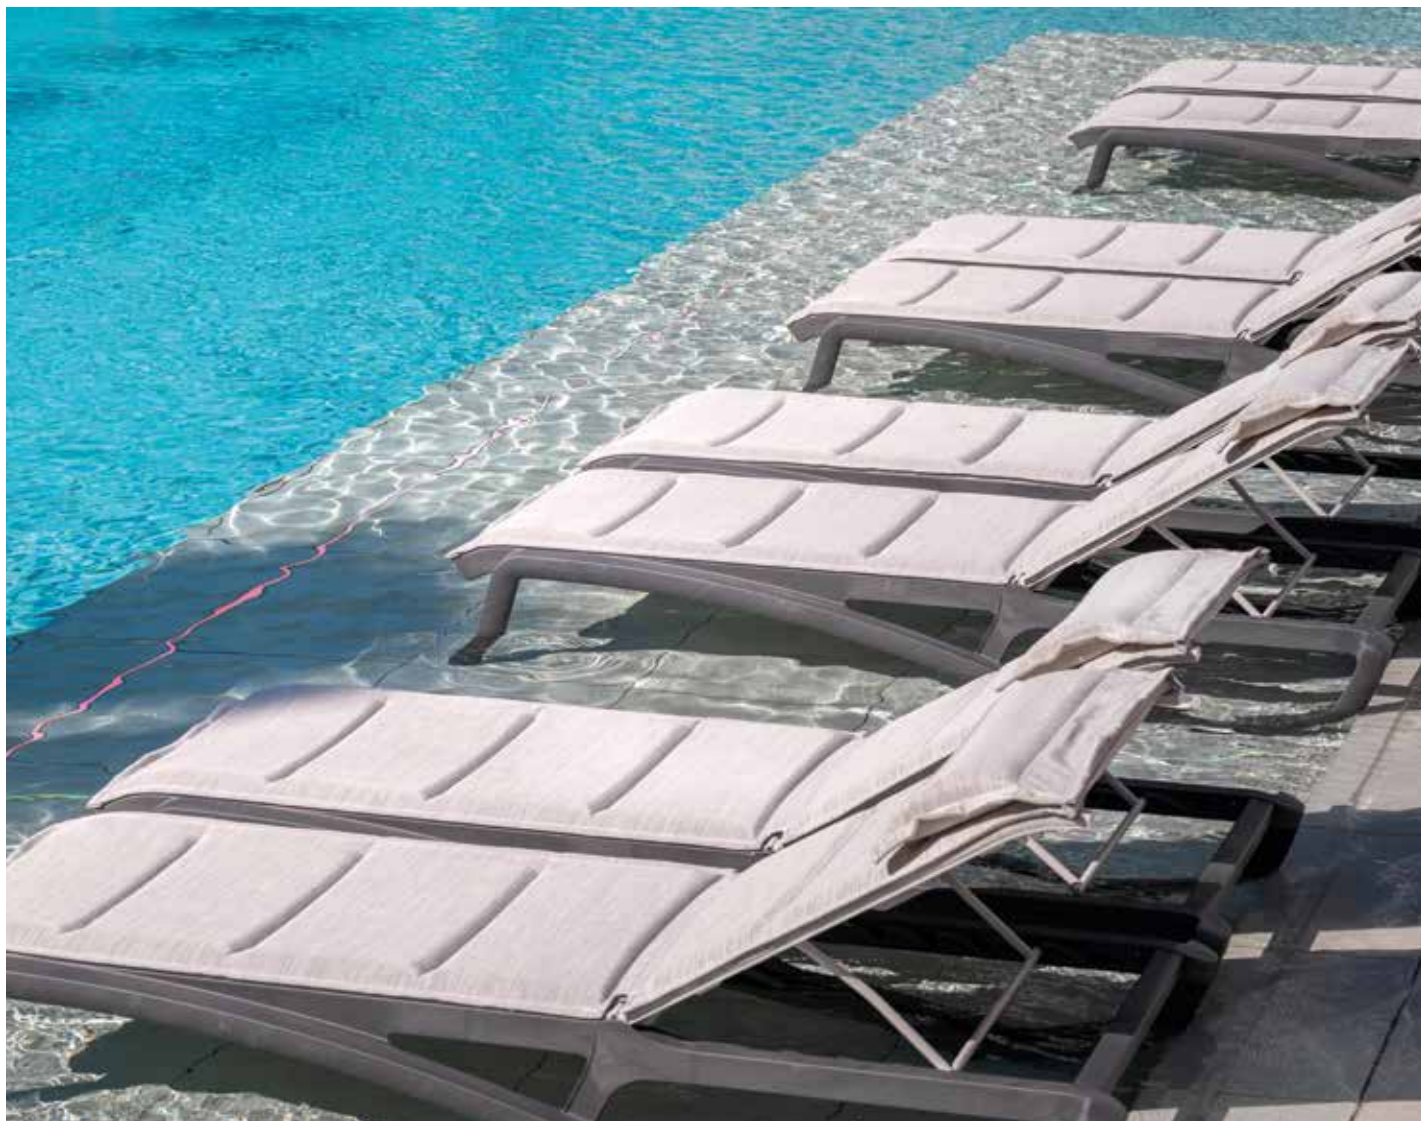

SUNSET CONFORT

Hôtel Olympus Palace *Salou - Espagne*

HOTEL ★ ★ ★ ★ SALOU

OLYMPUS PALACE