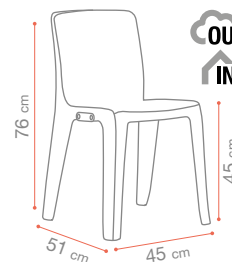

DENVER

Chaise - Chair - Stoel