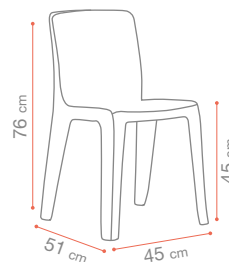

DENVER

Chaise - Chair - Stoel