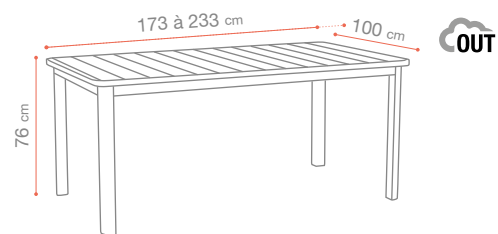

CANNES

Table extensible - *Extendable table* - Uitschuifbare tafel