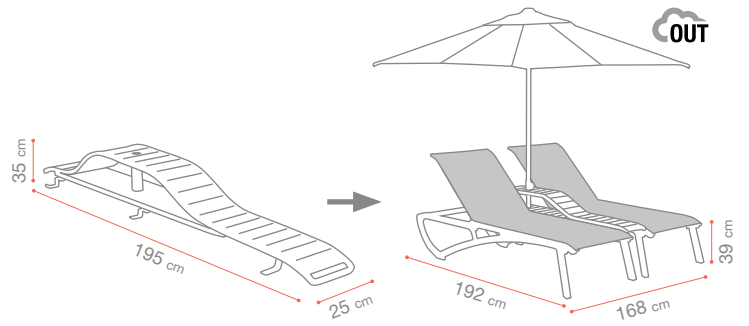

WESTPORT

INDEX

SUNSET

Bain de soleil - *Sunlounger* - Ligbedden

GREEN EDITION

Composite high tech - *High-tech composite*
High-tech composiet

SUNSET

Tablette - Shelf - Tablet