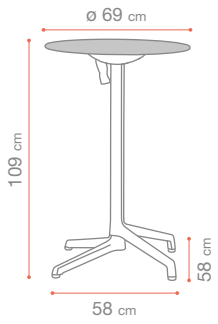

OUT HPL + PP + Aluminium
Fiber Glass

P.168