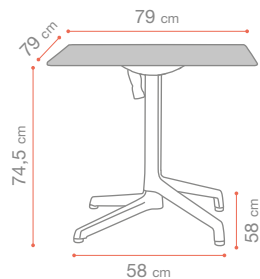

OUT HPL + PP + Aluminium
Fiber Glass