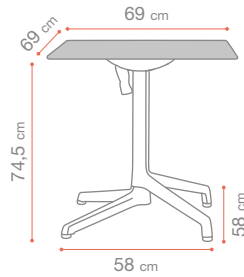

OUT HPL + PP + Aluminium
Fiber Glass