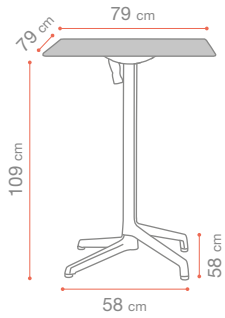

OUT HPL + PP + Aluminium
Fiber Glass

P.168