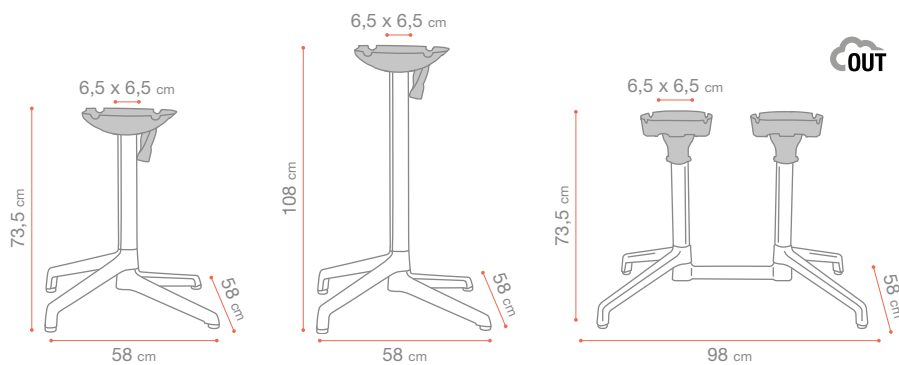

NEW

X2.O

Pied rabattable
Folding table legs
Inklapbare poten