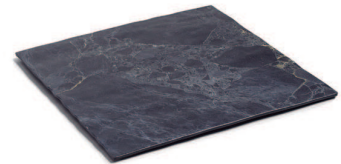

Ref	€	cm	h (cm)	U.Venta
63187	23,50	28,5x28,5	0,9	1