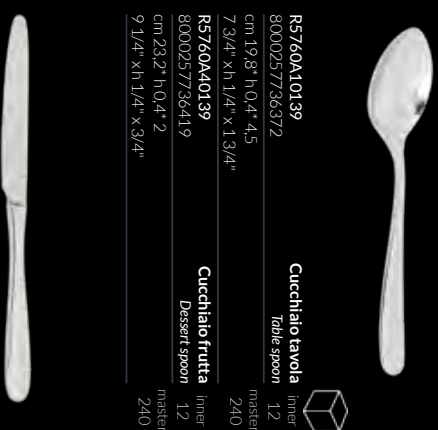

Cucchiato mokka
Mokka spoon

R5760C90141

Forchetta pesce
Fish fork
inner 12
master 240
cm 21" h 0,25" x 2"
8 1/4" x h 1,8" x 3/4"

R5760CA0141

Coltello pesce forgiato
Fish knife
inner 12
master 240
cm 22,8" h 0,25" x 2,5"
9" x h 1,8" x 1"

R5760CB0141

Forchettina dolce
Dessert fork
inner 12
master 600
cm 15" h 0,25" x 2"
6" x h 1,8" x 3/4"

ALASSIO

stile moderno e spessore 4 mm in
acciaio inox 18/10

modern style and 4 mm thick in
stainless steel 18/10

MADE IN ITALY

R5760A10139

Cucchiato tavola

inner

Table spoon

12

cm 19,8° h 0,4° 4,5

7 3/4" x h 1/4" x 1 3/4"

master

R5760A40139

Cucchiato frutta

inner

Dessert spoon

12

cm 23,2° h 0,4° 2

9 1/4" x h 1/4" x 3/4"