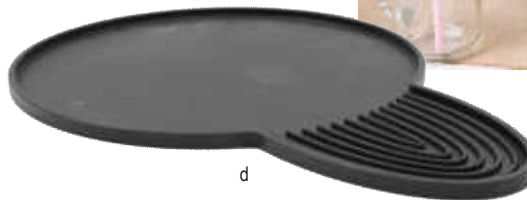

SYRUP PUMP

• 7 ml (¼ oz) measured shot, 28mm cap

Item #	Description	Min Order/ Case Pack	List Price (€)
SYRUP PUMP			
a. 66128	7 ml Economy Pump, 28mm Top, 28 cm Dip Tube (Fits Standard Coffee Syrups)	1 / 12	3.62 ea

*Bottles not included.

DRIP TRAYS

- Catches condensation, keeping surfaces free from water rings
- Anti-slip rubber keeps tray from sliding while in use

Item #	Description	Min Order/ Case Pack	List Price (€)
DRIP TRAYS			
b. 4CSBK	Crescent Tray, 11 x 10 x 1cm	1 / 24	1.75 ea
c. 4SBK	Square Tray, 10 x 10 x 2.5cm	1 / 12	6.86 ea
6SBK	Square Tray, 15 x 15 x 2.5cm	1 / 12	7.49 ea
d. 10CSBK	Dispenser Base Tray for 75, 85 & N175, 26cm dia x 38cm	1 / 12	8.44 ea
e. 6BK	Round Tray, 17.5cm dia x 2.5cm	1 / 12	7.85 ea

b

c

d

STIR STICK & STRAW DISPENSERS

- Acrylic, Stainless Steel, and fluted glass options

Item #	Description	Min Order/ Case Pack	List Price (€)
STIR STICK & STRAW DISPENSERS			
f. 237	Two-Sided Straw Dispenser, Stainless Steel (Holds up to 500 individually wrapped straws - not included), 24.5 x 18 x 18.5cm	1 / 8	53.09 ea
g. *H714CH	Glass Straw Dispenser, Chrome Plated Insert (72 ct. straws included), 11cm dia x 28.5cm	6 / 6	14.62 ea

f

g

e