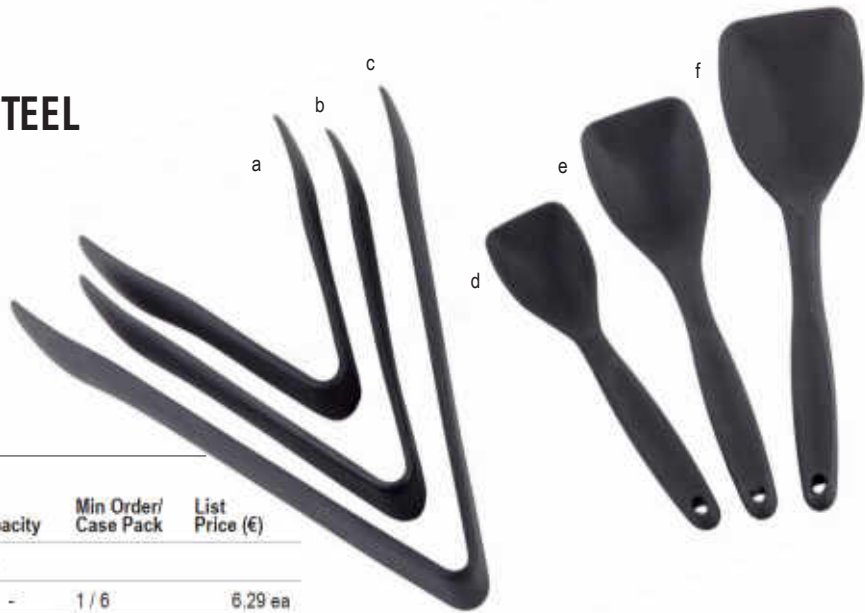

SILICONE & STAINLESS STEEL UTENSILS

- Stainless Steel core with silicone exterior construction provides a durable, flexible and scratch-resisant serving option
- Heat safe up to 204°C

Safe to use with coated cast aluminium items

Non-slip comfort grip

Item #	Description	Capacity	Min Order/ Case Pack	List Price (€)
SILICONE & STAINLESS STEEL				
a. 39100	18cm Tongs	-	1 / 6	6.29 ea
b. 39101	23cm Tongs	-	1 / 6	7.49 ea
c. 39102	30.5cm Tongs	-	1 / 6	9.34 ea
d. 39103	20.5cm Spoon	15 ml	1 / 6	4.90 ea
e. 39104	24cm Spoon	30 ml	1 / 6	6.48 ea
f. 39105	27.5cm Spoon	60 ml	1 / 6	8.04 ea