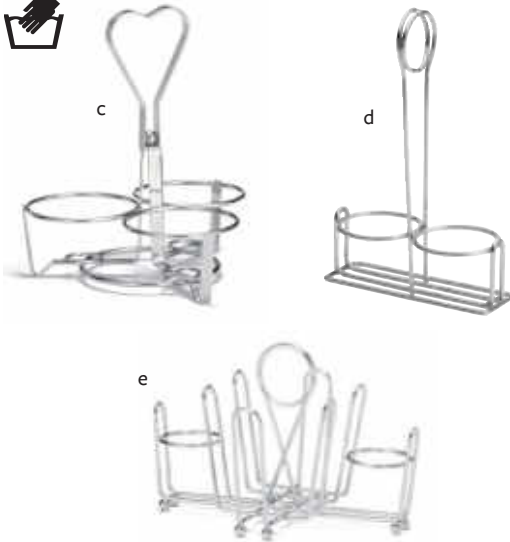

Item #	Description	Min Order/ Case Pack	List Price (€)
DINER RACK—HEAVYWEIGHT CHROME PLATED METAL			
a.	5457112R Rack Holds Sugar Packets, (2) S&P Shakers up to 3.5 cm dia, (1) 355 ml Pourer, (1) 355 ml Squeeze Bottles, (1) Full or Half Size Napkin Holder, Menu Slot, 32.5 x 21 x 25cm	2 / 2	23.59 ea
CONDIMENT RACKS/HOLDERS—CHROME PLATED OR BLACK POWDER COATED METAL			
b.	406-2R Chrome Plated Metal Rack, 18.5 x 10 x 21.5cm	1 / 6	13.85 ea
c.	1370R Chrome Plated Metal Rack, 18.5 x 18.5 x 21cm	1 / 6	13.76 ea
d.	SPRR Chrome Plated Metal Rack, Round, Holds (2) S&P, 13.5 x 6.5 x 19.5cm	1 / 6	5.39 ea
e.	591C Chrome Plated Metal Combination Rack, Holds (2) S&P and Sugar Packets, 20.5 x 14 x 14.5cm	12 / 12	5.27 ea
VERSA RACK™ —BLACK POWDER COATED METAL			
f.	BKDIA595 16.5cm dia x 25.5cm, Black	2 / 2	11.74 ea
	BKDIA633 17cm dia x 25.5cm, Black	2 / 2	12.31 ea
	BKDIA679 18.5cm dia x 25.5cm, Black	2 / 2	12.58 ea
	BKDIA728 20.5cm dia x 25.5cm, Black	2 / 2	13.03 ea
VERSA RACK™ —HEAVY GAUGE 18/8 STAINLESS STEEL			
g.	DIA595 16.5cm dia x 25.5cm	2 / 2	23.91 ea
	DIA633 17cm dia x 25.5cm	2 / 2	25.65 ea
	DIA728 18.5cm dia x 25.5cm	2 / 2	29.21 ea
	DIA780 20.5cm dia x 25.5cm	2 / 2	30.72 ea
PAPER TOWEL HOLDER & CONDIMENT CADDY—BLACK POWDER COATED METAL			
h.	10263 ▶ Holder, 25.5 x 15 x 31cm	1 / 6	18.48 ea