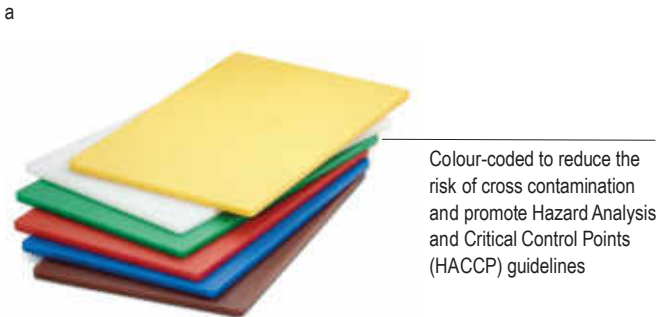

CUTTING BOARDS & ACCESSORIES

Item #	Description	Min Order/ Case Pack	List Price (€)
CUTTING BOARDS—POLYETHYLENE			
23 x 30.5 x 1.3 cm			
CB912WA	White	1 / 12	8.47 ea
30.5 x 45.5 x 1.3 cm			
CB1218BLA	Blue	1 / 6	9.53 ea
CB1218BRA	Brown	1 / 6	9.53 ea
a. CB1218GNA	Green	1 / 6	9.53 ea
CB1218RA	Red	1 / 6	9.53 ea
CB1218WA	White	1 / 6	9.53 ea
CB1218YA	Yellow	1 / 6	9.53 ea
45.5 x 61 x 1.3 cm			
CB1824BLA	Blue	1 / 6	25.15 ea
CB1824BRA	Brown	1 / 6	25.15 ea
CB1824GNA	Green	1 / 6	25.15 ea
CB1824RA	Red	1 / 6	25.15 ea
CB1824WA	White	1 / 6	25.15 ea
CB1824YA	Yellow	1 / 6	25.15 ea
FLEXIBLE CUTTING BOARDS—POLYPROPYLENE			
45.5 x 30.5 cm (1.4 MM THICKNESS)			
b. FCB1218A	Assorted Pack Includes: Blue, Yellow, Green, White, Brown & Red	1 / 6	20.57 pk
CUTTING BOARD RACKS—STAINLESS STEEL, BLACK VINYL OR COATED METAL			
c. CBR6	Black Vinyl-Coated Rack, 6 Hooks (Holds 6 Cutting Boards, 6 Brushes), 24 x 30.5 x 28cm	1 / 10	39.53 ea
d. CBR6BK	Hanging Rack, Stainless Steel (Holds up to 7 Cutting Boards), 31 x 24 x 25.5cm	1 / 10	14.88 ea
e. WSC12	Holding Rack, Stainless Steel, White Feet (Holds 6 Cutting Boards), 26.5 x 34.5 x 26.5cm	1 / 6	18.43 ea

Colour-coded to reduce the risk of cross contamination and promote Hazard Analysis and Critical Control Points (HACCP) guidelines

Flexible Cutting Boards are lightweight, useful for outside catering events