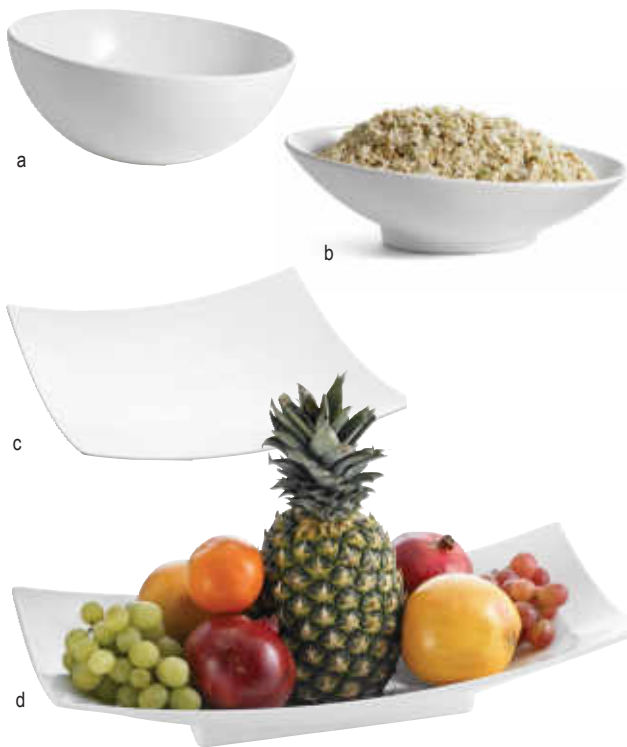

SIERRA MELAMINE COLLECTION™

• Not microwave or oven safe

Item	Description	Capacity	Min Order/ Case Pack	List Price (€)	
ROUND ANGLED BOWLS - MELAMINE					
	M4088WH	20.5cm dia x 10cm	1.4 L	1 / 6	9.94 ea
	M4090WH	25cm dia x 12.5cm	1.9 L	1 / 3	16.07 ea
a.	M4092WH	32cm dia x 14cm	3.8 L	1 / 3	23.71 ea
	M4094WH	34.5cm dia x 14cm	4.7 L	1 / 3	26.79 ea
OVAL ANGLED BOWLS - MELAMINE					
b.	M4084WH	33.5 x 19 x 10cm	1.7 L	1 / 3	19.13 ea
	M4086WH	43 x 23.5 x 13.5cm	3.8 L	1 / 3	26.01 ea
SQUARE FLARED PLATES - MELAMINE					
	M4066WH	29.5 x 29.5 x 7cm	1.7 L	1 / 3	21.41 ea
c.	M4068WH	38.5 x 38.5 x 10.5cm	4.5 L	1 / 2	42.09 ea
	M4070WH	49.5 x 49.5 x 10cm	6.2 L	1 / 2	64.25 ea
RECTANGULAR FLARED PLATES - MELAMINE					
d.	M4076WH	52.5 x 23.5 x 10cm	2.8 L	1 / 2	39.76 ea
	M4078WH	66.5 x 31.5 x 11.5cm	7.3 L	1 / 2	67.31 ea

Naturally INSPIRING

Our Frostone Acacia, Naturals and Slate Collections™ add an earthy vibe to each and every culinary presentation. From wood grains to stone-like finishes, our bowls, plates and paddles will engage the senses.

Item	Description	Capacity	Min Order/ Case Pack	List Price (€)	
BOWLS - MELAMINE					
	MB94ACA	Square, 25.5 x 25.5 x 10.5cm	3.5 L	1 / 3	23.16 ea
e.	MB125ACA	Square, 31.5 x 31.5 x 12.5cm	6.6 L	1 / 3	34.20 ea
	MB166ACA	Square, 40 x 40 x 14.5cm	12.8 L	1 / 3	49.41 ea
TRAYS - MELAMINE					
f.	M1414ACA	Square, 35.5 x 35.5 x 3cm	-	1 / 3	26.13 ea
	M1919ACA	Square, 47.5 x 47.5 x 4.5cm	-	1 / 3	44.32 ea
DISPLAY PADDLES - MELAMINE					
g.	MP13ACA	Round, 33cm dia with 13.5cm Handle		1 / 4	27.57 ea
h.	MP20ACA	Rectangular, 39 x 19cm dia with 11cm Handle		1 / 4	25.90 ea

FROSTONE ACACIA COLLECTION™

- Natural Acacia wood appearance
- Lightweight yet durable
- Not microwave or oven safe

f

g

e

h