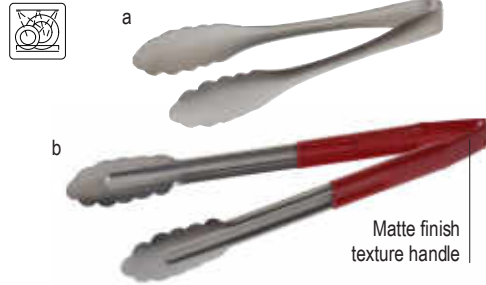

ANTIMICROBIAL TONGS

- Perfect for serving in the front or back of the house
- Cool-touch, antimicrobial Microban® handle for safe and sanitary use, promotes food safety and reduces the risk of contamination
- Dishwasher safe for temperatures up to 100°C