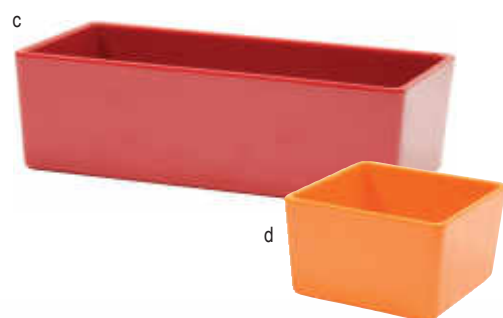

AVAILABLE IN 6 COLOURS

*Six colour options are available for the straight-sided bowls. When ordering, please make sure to include the correct colour code on the end of the item number to ensure proper product is delivered.

TO ORDER:
M4024 BK
ITEM NUMBER Colour

CONTEMPORARY MELAMINE COLLECTION™

- Straight-sided design for the best use of space
- Choose from a range of sizes and zesty colours, perfect for school settings
- Durable, break-resistant designs for extended use
- Not microwave or oven safe