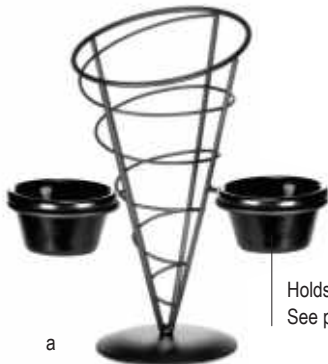

APPETISERS & SIDE SERVERS VERTIGO COLLECTION™

- Serve up appetisers, sides or shareable dishes with these stylish serving baskets