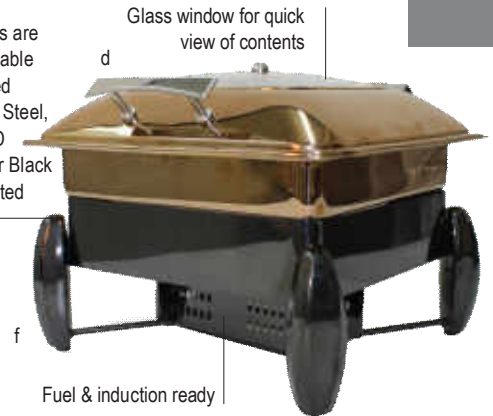

CHAFERS & STANDS AVAILABLE
TO MIX & MATCH IN THREE FINISHES

All dishes and stands sold separately

BUFFET & CATERING
HOT & COLD HOLDING SERVERS

All models are now available in polished Stainless Steel, Gold PVD Coated or Black PVD Coated