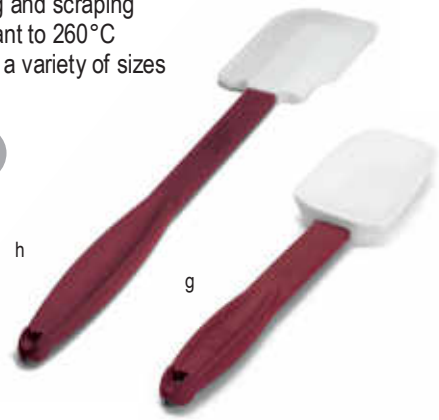

HIGH HEAT SPOONS / SPATULAS

- Durable, flexible design is perfect for prepping and scraping
- Heat resistant to 260°C
- Available in a variety of sizes