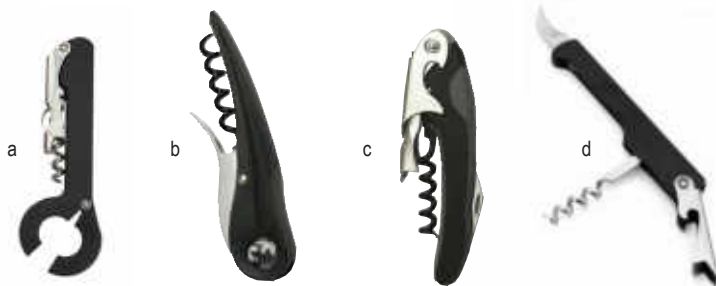

Frame folds flat for easy storage

WINE & CHAMPAGNE SERVING TOOLS

Item #	Description	Min Order/ Case Pack	List Price (€)
WINE/CHAMPAGNE SERVING TOOLS			
a.	*H1236 Waiter's Corkscrew with Foil Cutter, Black	6 / 6	8.64 ea
b.	*H1252 Comfort Grip Waiter's Corkscrew, Soft Black Handle, Foil Cutter & Corkscrew	6 / 6	10.56 ea
c.	*H1253 Double Hinged Waiter's Corkscrew, Black & Grey, Bottle Opener, Foil Cutter	6 / 6	6.17 ea
d.	1226 Waiter's Corkscrew, Black Plastic Handle	1 / 24	2.21 ea
e.	*H1228C Premium Waiter's Corkscrew, Curved Blade, Stainless Steel	6 / 6	5.06 ea
f.	*H1230C Waiter's Corkscrew, Black Rubber-Like Handle	6 / 6	3.50 ea
g.	*H334 Wine Aerator, Acrylic	6 / 6	5.64 ea
h.	398 Champagne Bottle Sealer, Stainless Steel	1 / 24	2.67 ea
	*H398 Champagne Bottle Sealer, Stainless Steel	6 / 6	2.99 ea
i.	*H1229 Premium Winged Corkscrew	6 / 6	8.96 ea