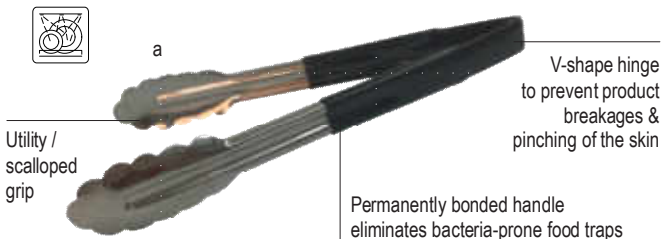

KITCHEN COOKING TOOLS

VINYL-COATED TONGS

- Unique, heavy-spring steel hinge provides excellent grip, control and memory
- Colour coding helps to prevent cross contamination
- 20 gauge Stainless Steel with comfort grip gloss vinyl handle
- Dishwasher safe for temperatures up to 100°C

SILICONE TIP LOCKING TONGS

- Heat resistance up to 232°C