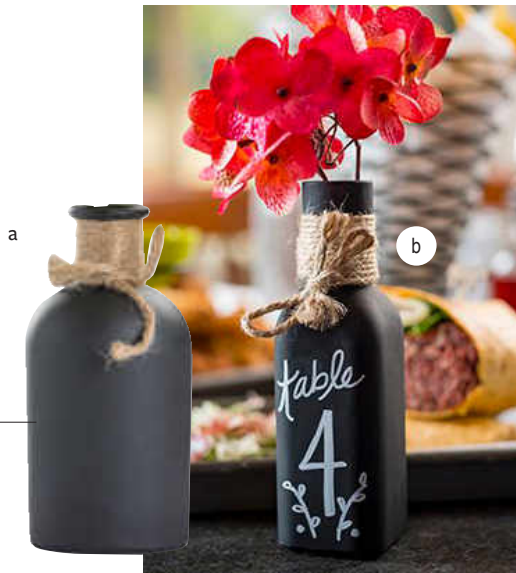

Cash & Carry Packs
in Black and Clear
Polystyrene

i

j

FLOWER VASES

Dress up your tabletop with these chalkboard vases

Write message on surface with chalkboard pens

Item #	Description	Min Order/ Case Pack	List Price (€)
CHALKBOARD VASES—TWINE DECÓR			
a.	CBV2552 Round Vase, 6.5cm dia x 13.5cm	1 / 24	2.82 ea
b.	CBV6218 Square Vase, 5 x 5 x 16cm	1 / 24	2.74 ea
TABLE TENTS & HOLDERS—POLYSTYRENE			
c.	2060A Table Tent, Imprinted Reserved, 15 x 3 x 5cm	1 / 12	2.71 ea
TABLE TENTS & HOLDERS—STAINLESS STEEL			
d.	B9 Reserved, 6.5 x 7 x 5cm	1 / 25	3.24 ea
e.	B8 No Smoking (Symbol Only), 6.5 x 7 x 5cm	1 / 25	3.24 ea
TABLE TENTS & HOLDERS—ACRYLIC			
f.	4060 Two-Sided, 16 x 10 x 5cm	24 / 24	3.88 ea
CHECK PRESENTATION HOLDER—TWO FOLD, 14 POINT VINYL			
g.	59BK Black, 22.8 x 13.3cm	1 / 25	13.63 ea
SOLAR LANTERN—GLASS WITH METAL TOP			
h.	SL362 Solar Lantern with Handle, LED, 9.5 x 8.5 x 9cm	1 / 36	8.45 ea