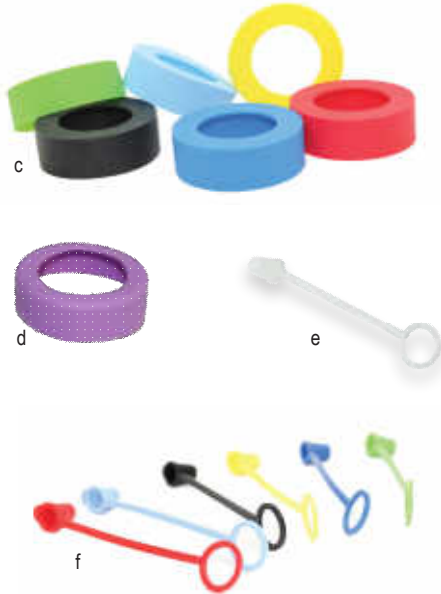

STANDARD SQUEEZE BOTTLES

STANDARD SQUEEZE BOTTLES

Item #	Description	Capacity	Min Order/ Case Pack	List Price (€)
STANDARD SQUEEZE BOTTLES—CLEAR LDPE BOTTLE, 38MM POLYPROPYLENE TOP				
a.	32C Wide Cone Tip, Natural Top, 30 oz	950 ml	12 / 12	1.75 ea
REPLACEMENT PARTS & ACCESSORIES				
b.	100TC 38mm Standard Cone Tiptop™, Natural	—	12 / 12	0.31 ea
	100TK 38mm Standard Cone Tiptop™, Red	—	12 / 12	0.37 ea
	100TM 38mm Standard Cone Tiptop™, Yellow	—	12 / 12	0.37 ea

ACCESSORIES

Item #	Description	Min Order/ Case Pack	List Price (€)
ACCESSORIES			
c.	*SB53A Assorted Silicone Sauce Bands for 53mm bottles (12 per Pack)	1 / 12	9.67 pk
d.	*SB53PR Silicone Sauce Bands for 53mm bottles, Purple (12 per Pack)	1 / 12	11.09 pk
	*SB63A Assorted Silicone Sauce Bands for 63mm bottles (12 per Pack)	1 / 12	10.06 pk
	*SB63PR Silicone Sauce Bands for 63mm bottles, Purple (12 per Pack)	1 / 12	11.54 pk
e.	C100TC Squeeze Bottle Tethered Cap, Natural (6 per Pack)	1 / 300	1.61 pk
f.	C100TA Squeeze Bottle Tethered Cap, Assorted Colours (Includes 2 of each Yellow, Blue, Red, Black, Light Blue, Light Green)	1 / 300	1.61 pk
g.	C100TPR Squeeze Bottle Tethered Cap, Purple (12 per Pack)	1 / 300	1.61 pk

c-f fit on bottles with 38mm tops

The purple colour-coded system is designed to highlight the use of the 14 main allergens during food prep and eliminate cross-contamination in the kitchen, as well as front of house. Combine with our other purple products for best practice.