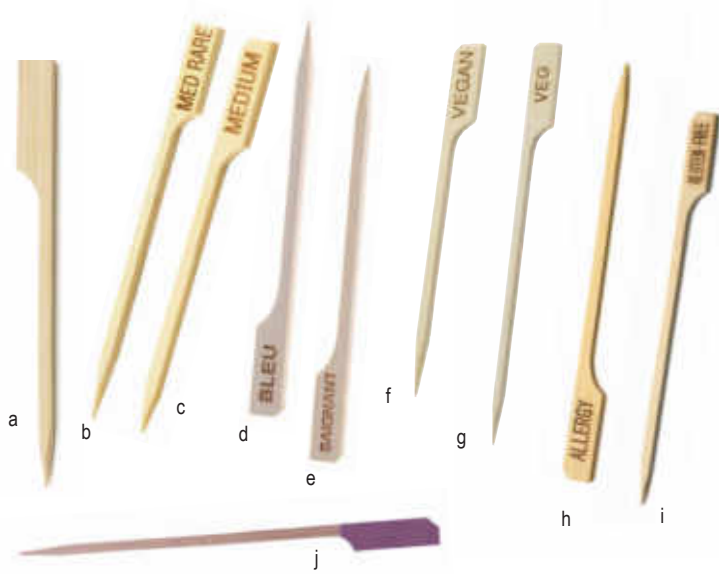

PICK A Paddle

BAMBOO PADDLE PICKS

Item #	Description	Min Order/ Case Pack	List Price (€)
PADDLE PICK		(100 PER POLYBAG)	
a. BAMP35	9cm Paddle	12 / 12	1.80 pk
BAMP45	11.5cm Paddle	12 / 12	2.05 pk
BAMP7	18cm Paddle	12 / 12	2.39 pk
PADDLE PICKS, TEMPERATURE		(100 PER POLYBAG)	
RARE	9cm "Rare" Paddle Pick	12 / 12	3.67 pk
b. MEDRARE	9cm "Medium Rare" Paddle Pick	12 / 12	3.67 pk
c. MEDIUM	9cm "Medium" Paddle Pick	12 / 12	3.67 pk
MEDWELL	9cm "Medium Well" Paddle Pick	12 / 12	3.67 pk
WELLDONE	9cm "Well Done" Paddle Pick	12 / 12	3.67 pk
d. BLEU	9cm "Bleu" Paddle Pick	12 / 12	3.67 pk
e. SAIGNANT	9cm "Saignant" Paddle Pick	12 / 12	3.67 pk
A POINT	9cm "A Point" Paddle Pick	12 / 12	3.67 pk
BIEN CUIT	9cm "Bien Cuit" Paddle Pick	12 / 12	3.67 pk
PADDLE PICKS, VEGAN & VEGETARIAN		(100 PER POLYBAG)	
f. BAMP35VG	9cm Vegan Paddle Pick	12 / 12	3.67 pk
BAMP45VG	11.5cm Vegan Paddle Pick	12 / 12	3.92 pk
g. BAMP45V	11.5cm Veg Paddle Pick	12 / 12	3.92 pk
PADDLE PICKS, ALLERGY & GLUTEN FREE		(100 PER POLYBAG)	
h. BAMP45A	11.5cm Allergy Paddle	12 / 12	3.92 pk
i. BAMP35G	9cm Gluten-Free Paddle	12 / 12	3.67 pk
BAMP5G	13cm Gluten-Free Paddle	12 / 12	3.97 pk
PURPLE PADDLE PICKS		(100 PER POLYBAG)	
j. BAMP45PR	11.5cm Purple Paddle	12 / 12	3.44 pk