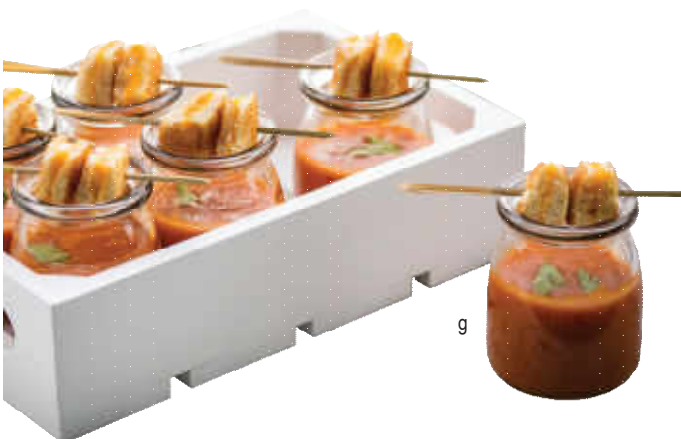

SAUCE BOATS STACKABLE & TRADITIONAL

- Portion-sized sauce boats, in a variety of sizes
- Stackable version is designed for easy storage with a brushed finish to hide fingerprints
- Traditional version has a classic design available in two capacities, made with 18/8 Stainless Steel

b

Great for
condiments,
dressings or
sauces!

Item #	Description	Capacity	Min Order/ Case Pack	List Price (€)
SAUCE BOATS-STAINLESS STEEL				
9803	3 oz Stackable, 11 x 6.5 x 5cm	90 ml	1 / 24	6.60 ea
a. 9805	5 oz Stackable, 13 x 6.5 x 6cm	150 ml	1 / 12	8.36 ea
9808	8 oz Stackable, 15 x 7.5 x 7cm	240 ml	1 / 12	11.78 ea
b. 9812	12 oz Stackable, 16 x 9 x 7cm	355 ml	1 / 12	17.71 ea
7803	3 oz Traditional, 0.5mm	90 ml	1 / 24	4.94 ea
c. 7805	5 oz Traditional, 0.5mm	150 ml	1 / 12	6.46 ea
TASTING JARS-GLASS				
GJ15	1.5 oz Jar, 4.5cm dia x 5.5cm	45 ml	6 / 6	1.06 ea
d. GJ3	3 oz Jar, 6cm dia x 5.5cm	90 ml	6 / 6	1.32 ea
e. FLBEER4	Mason Jar, 4.5 oz. 5.5cm dia x 8.5cm. 4 per Pack	135 ml	1 / 6	4.61 pk
f. FLGLASS4	Vintage Style, 4 oz. 7cm dia x 8.5cm. 4 per Pack	120 ml	1 / 6	4.39 pk
g. SGJ4	4 oz Single-Serve Jars with Lids. 5cm dia x 7cm. 12 per Pack	120 ml	1 / 4	16.25 pk
SGJ6	6 oz Single-Serve Jars with Lids. 6.5cm dia x 8.5cm. 12 per Pack	180 ml	1 / 4	19.49 pk
h. HFLGLASS5	6-Piece Resealable Jar Set, (5) 2.4 oz Jars with Crate, 29 x 7.5 x 8.5cm	75 ml	4 / 4	10.99 set

TASTING JARS