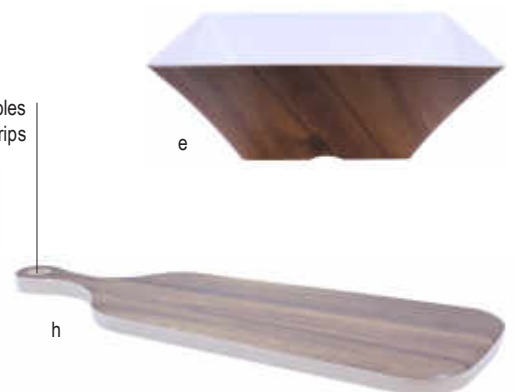

FROSTONE ACACIA COLLECTION™

- Natural Acacia wood appearance
- Lightweight yet durable
- Not microwave or oven safe

f

g

e

h

Black Marble

Tuscan Marble

a

b

c

d

f

e

Paddles feature hang holes and silicone non-slip grips

Item	Description	Capacity	Min Order/ Case Pack	List Price (€)	Integrated handles for easy transporting
BOWLS - MELAMINE					
a.	MBM145BM Black Marble, 38 x 33 x 13cm	2.8 L	1 / 3	25.92 ea	
b.	MBM145TM Tuscan Marble, 38 x 33 x 13cm	2.8 L	1 / 3	28.02 ea	
c.	MBM145GT Garland Granite, 38 x 33 x 13cm	2.8 L	1 / 3	28.02 ea	
DISPLAY PADDLES - MELAMINE					
d.	MP13BM Black Marble, 33cm dia with 13.5cm Handle	-	1 / 4	18.60 ea	
	MP13TM Tuscan Marble, 33cm dia with 13.5cm Handle	-	1 / 4	21.43 ea	
e.	MP13GT Garland Granite, 33cm dia with 13.5cm Handle	-	1 / 4	21.43 ea	
	MP20BM Black Marble, 39 x 19 with 11cm Handle	-	1 / 4	17.42 ea	
f.	MP20TM Tuscan Marble, 39 x 19 with 11cm Handle	-	1 / 4	20.66 ea	
	MP20GT Garland Granite, 39 x 19 with 11cm Handle	-	1 / 4	20.66 ea	