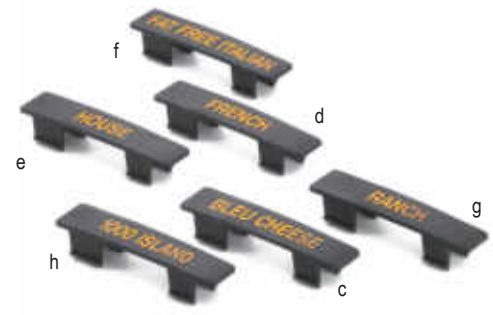

Trays fit into standard size cold well

Item #	Description	Capacity	Min Order/ Case Pack	List Price (€)
NSF® OPTIONS DISPENSER—BPA-FREE BOTTLES, STAINLESS STEEL OR PLASTIC TRAY POLYPROPYLENE REPLACEMENT TAGS				
a. N48	Dispenser with lid	1.4 L	6 / 6	19.13 ea
N481	Dispenser Set, White Plastic Tray	(6) 1.4 L	1 / 1	173.64 set
b. N481BK	Dispenser Set, Black Plastic Tray	(6) 1.4 L	1 / 1	173.64 set
REPLACEMENT PARTS & ACCESSORIES				
c. CN481	Bleu Cheese Replacement Tag	—	1 / 100	2.52 ea
d. CN482	French Replacement Tag	—	1 / 100	2.52 ea
e. CN483	House Replacement Tag	—	1 / 100	3.12 ea
f. CN484	Fat Free Italian Replacement Tag	—	1 / 100	2.52 ea
g. CN486	Ranch Replacement Tag	—	1 / 100	2.52 ea
h. CN488	1000 Island Replacement Tag	—	1 / 100	2.52 ea
CN489	Vinaigrette Replacement Tag	—	1 / 100	2.52 ea
CN4810	Honey Mustard Replacement Tag	—	1 / 100	2.52 ea

PLASTIC PUMPS

- Dispensing pumps, suitable for low viscosity sauces and syrups
- For speedy preparation and less mess
- Wide choice of sizes to suit various bottle sizes