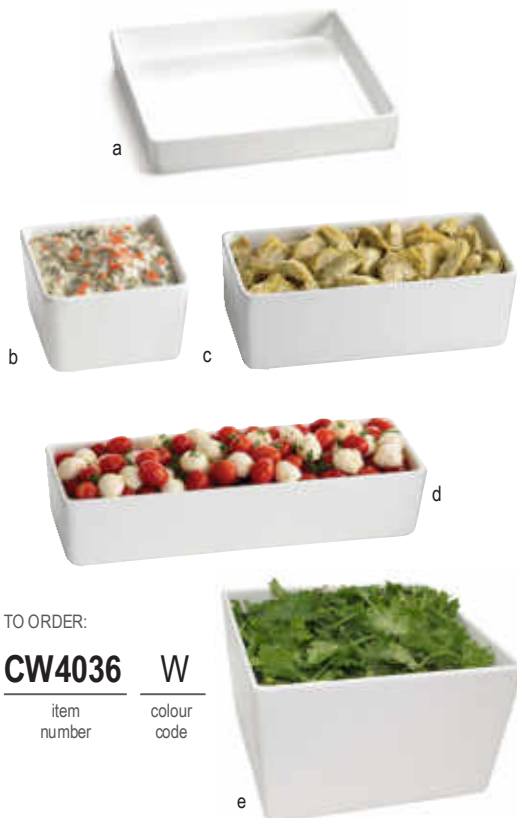

WHEN ORDERING,
ADD THE COLOUR
CODE TO THE END
OF THE ITEM
NUMBER
(PER BELOW)

TO ORDER:

CW1420 **SBL**

item
number

colour
code

CONTEMPORARY COLLECTION™

- Save valuable space with straight-sided bowls that sit perfectly together
- Maintain the proper serving temperatures for your food
- Virtually unbreakable bowls, available in a wide range of sizes and colours