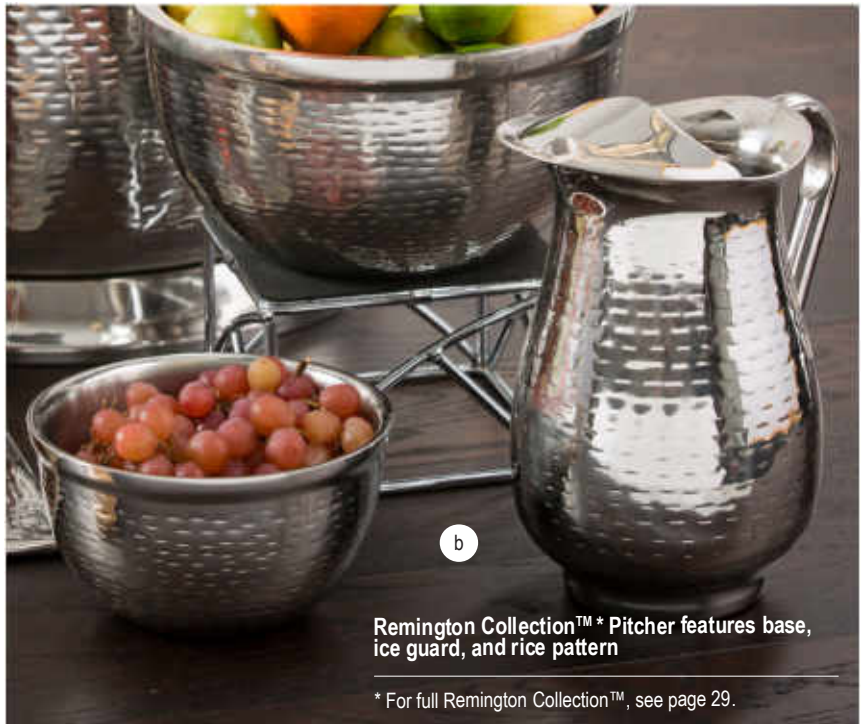

Item #	Description	Capacity	Min Order/ Case Pack	List Price (€)
g.	H92005 ▶ Glass Milk Jar with Cork	350 ml	6 / 6	2.76 ea

SERVERS, PITCHERS AND CARAFES

Perfect for indoor and outdoor events

a

Highly polished
Stainless Steel