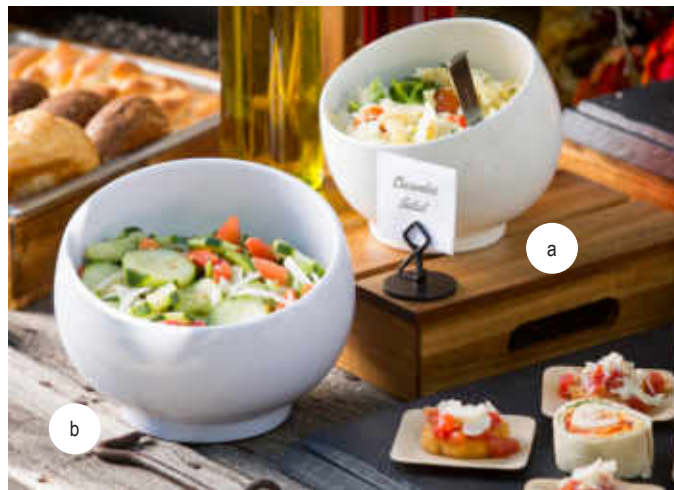

READY TO *Serve*
AND *Present*

FROSTONE COLLECTION™ BOWLS

Mix and match a variety of shapes and sizes to create the perfect display. Safe for low temperature display, but not microwave or oven safe.

FROSTONE SLATE COLLECTION™ TRAYS