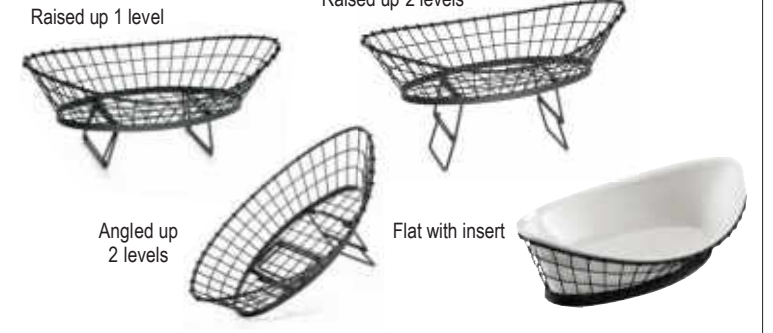

Hanging handles allow baskets to slide over shelves for more versatility and compact storage opportunities

TRANSFORMATION OPTIONS

Single or Stacked

Angled up 1 level

g / h

Raised up 1 level

Raised up 2 levels

Angled up 2 levels

Flat with insert

Angle horizontally or vertically

f

GRAND MASTER™ COLLECTION

j

Item #	Description	Min Order/ Case Pack	List Price (€)
BLACK POWDER COATED METAL			
a.	240000 Stackable Hanging Basket, 39.5 x 24 x 22cm	1 / 6	13.57 ea
b.	240001 Stackable Hanging Basket, 42 x 31 x 23.5cm	1 / 6	19.96 ea
c.	GMT13105 Rectangular, 1:2 Size, 125 mm Deep	1 / 6	38.18 ea
d.	GMT21125 Rectangular, 1:1 Size, 125 mm Deep	1 / 6	50.47 ea
e.	GMT2113 Rectangular, 53.5 x 33 x 14cm	1 / 4	47.74 ea
f.	MGMT2113 Rectangular, White Melamine Insert (Fits GMT2113)	1 / 6	23.53 ea
g.	GMT2412 Oblong, 61 x 30.5 x 15cm	1 / 4	47.74 ea
h.	MGMT2412 Oblong, White Melamine Insert (Fits GMT2412)	1 / 6	18.51 ea