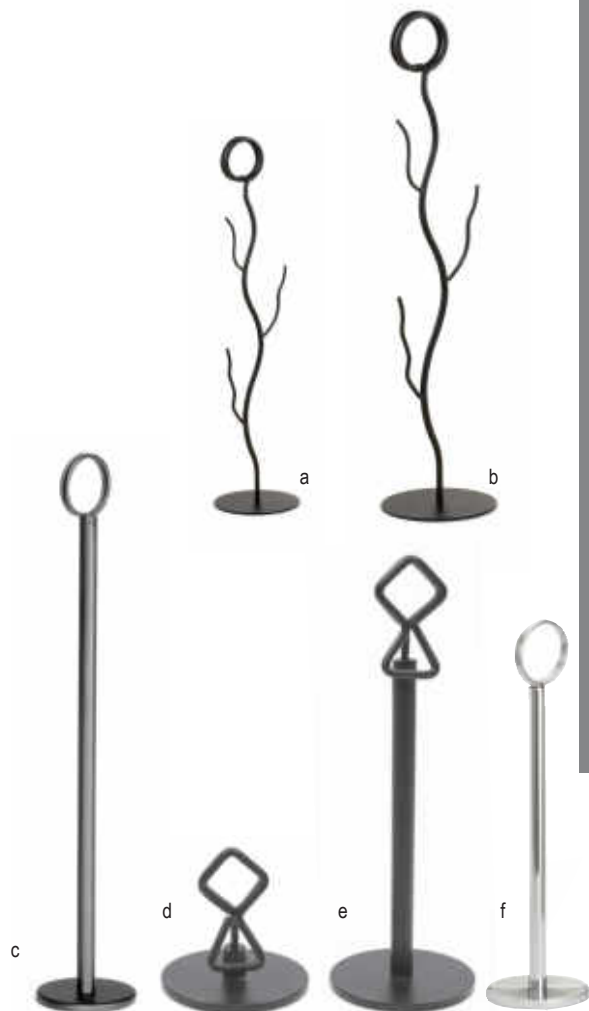

EASEL CARD & NUMBER HOLDERS - STAINLESS STEEL

l.	CHH100 Horizontal Easel Card Holder, 9 x 7 x 16.5cm	1 / 12	9.72 ea
m.	CHV100 Horizontal Card Holder, 11.5 x 6 x 11.5cm	1 / 12	9.22 ea
n.	CHH200 Vertical Easel Card Holder, 7 x 6 x 16.5cm	1 / 12	8.21 ea
o.	CHV200 Vertical Card Holder, 11 x 6 x 14cm	1 / 12	8.26 ea

CARD & NUMBER HOLDERS

Item #	Description	Min Order/ Case Pack	List Price (€)
BLACK POWDER COATED METAL			
a.	BKB8 20.5cm Branch	1 / 12	3.77 ea
b.	BKB12 30.5cm Branch	1 / 12	4.54 ea
c.	BK1908 20.5cm, with Flat Bottom	1 / 20	3.08 ea
	BK1912 30.5cm, with Flat Bottom	1 / 20	3.53 ea
	BK1915 38.5cm, with Flat Bottom	1 / 12	4.20 ea
d.	BKC2202 5cm, Stand with Clip	1 / 24	4.41 ea
	BKC2206 15cm, Stand with Clip	1 / 12	5.04 ea
e.	BKC2208 20.5cm, Stand with Clip	1 / 12	5.41 ea
	BKC2212 30.5cm, Stand with Clip	1 / 12	5.92 ea
CHROME PLATED METAL, FLAT BOTTOM			
f.	1908 20.5cm Chrome Plated	1 / 20	4.04 ea
	1912 30.5cm Chrome Plated	1 / 20	4.51 ea
STAINLESS STEEL, PLASTIC, NICKEL PLATED, OR BAMBOO			
g.	CH2 9cm, Circle Clip, Stainless Steel	1 / 12	2.74 ea
h.	CH5 11.5cm, Cube with Clip, Clear Plastic	1 / 12	2.42 ea
i.	CHX4 11.5cm, Double-sided Clip, Stainless Steel	1 / 12	1.92 ea
j.	CHX8 21.5cm, Double-sided Clip, Stainless Steel	1 / 12	2.35 ea
k.	BFCH4 10cm, Fork Card Holder, Stainless Steel	12 / 12	3.05 ea
l.	4CHSBK 11cm, Cube with Clip, Black, Plastic	1 / 12	2.61 ea
m.	4CHS 11cm, Cube with Clip, Silver, Plastic	1 / 12	2.61 ea
n.	5CHBAM 14cm, Cube with Clip, Bamboo	12 / 12	2.61 ea
o.	5CHBAMCP 14cm, Cube with Clothespin Clip, Bamboo	12 / 12	2.61 ea
STAINLESS STEEL OR NICKEL PLATED			
p.	2504 10cm Harp Clip, Stainless Steel	1 / 6	5.48 ea
	2508 20cm Harp Clip, Stainless Steel	1 / 6	6.48 ea
	2512 30.5cm Harp Clip, Stainless Steel	1 / 6	7.63 ea
q.	1306 15cm Card Holder, Stainless Steel Deluxe	1 / 6	10.40 ea
r.	596 5cm Card Holder, Heavy Nickel Plated	24 / 24	1.49 ea
s.	797 4cm Harp Clip, Stainless Steel	12 / 120	1.40 ea