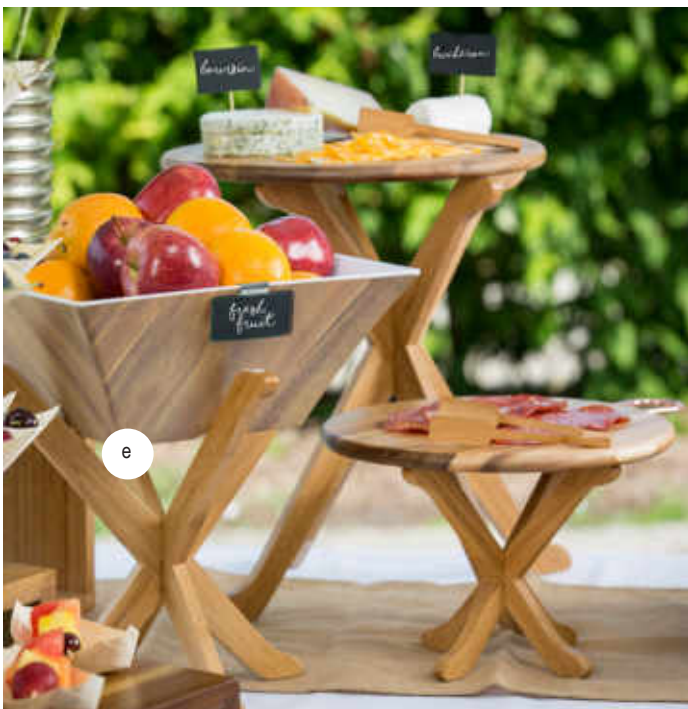

SIERRA MELAMINE COLLECTION™

• Not microwave or oven safe

Item	Description	Capacity	Min Order/ Case Pack	List Price (€)	
ROUND ANGLED BOWLS - MELAMINE					
	M4088WH	20.5cm dia x 10cm	1.4 L	1 / 6	9.94 ea
	M4090WH	25cm dia x 12.5cm	1.9 L	1 / 3	16.07 ea
a.	M4092WH	32cm dia x 14cm	3.8 L	1 / 3	23.71 ea
	M4094WH	34.5cm dia x 14cm	4.7 L	1 / 3	26.79 ea
OVAL ANGLED BOWLS - MELAMINE					
b.	M4084WH	33.5 x 19 x 10cm	1.7 L	1 / 3	19.13 ea
	M4086WH	43 x 23.5 x 13.5cm	3.8 L	1 / 3	26.01 ea
SQUARE FLARED PLATES - MELAMINE					
	M4066WH	29.5 x 29.5 x 7cm	1.7 L	1 / 3	21.41 ea
c.	M4068WH	38.5 x 38.5 x 10.5cm	4.5 L	1 / 2	42.09 ea
	M4070WH	49.5 x 49.5 x 10cm	6.2 L	1 / 2	64.25 ea
RECTANGULAR FLARED PLATES - MELAMINE					
d.	M4076WH	52.5 x 23.5 x 10cm	2.8 L	1 / 2	39.76 ea
	M4078WH	66.5 x 31.5 x 11.5cm	7.3 L	1 / 2	67.31 ea