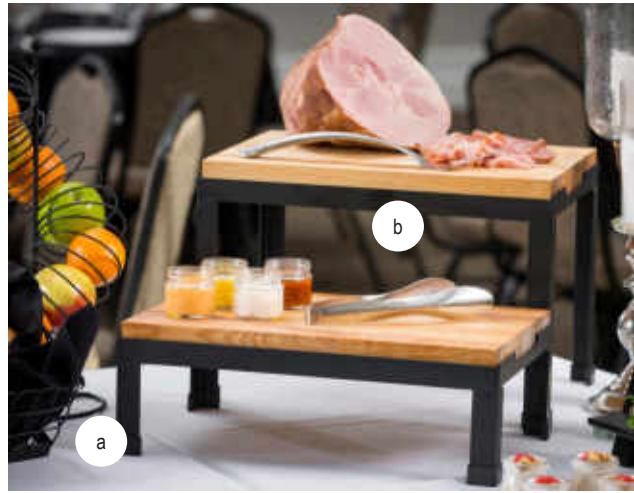

Block AND CHANNEL

Butcher Blocks and Carving Boards are essential to every buffet line presentation. Adding our Butcher Board Block Risers will create even more multi-functionality to your service.

BUTCHER BOARD BLOCK RISERS

- Metal frame features cut-outs for wood blocks to fit into easily while on the buffet line
- Sturdy butcher-block style risers, coated in food grade mineral oil, offer a natural yet modern look
- Lock & channel for quick, easy assembly

Item #	Description	Min Order/ Case Pack	List Price (€)
BOARD & FRAME KIT - BIRCHWOOD & BLACK POWDER COATED METAL			
a. BBR18126	Riser with Butcher Block Top (CBW1218175) 47 x 32 x 16.5cm	1 / 1	98.40 set
b. BBR181212	Riser with Butcher Block Top (CBW1218175) 47 x 32 x 30cm	1 / 1	142.08 set
FRAME - BLACK POWDER COATED METAL			
BBR18126F	Riser, 45.5 x 31.5 x 16.5cm	1 / 1	60.00 ea
BBR181212F	Riser, 45.5 x 31.5 x 30cm	1 / 1	48.00 ea

BUTCHER BOARD CHOPPING BLOCKS

Item #	Description	Min Order/ Case Pack	List Price (€)
BIRCHWOOD BUTCHER BLOCKS			
c. CBW1218175	45.5 x 30.5 x 2.5cm	1 / 4	40.27 ea
CBW1520175	51 x 38 x 2.5cm	1 / 3	58.61 ea
CBW1830175	76 x 45.5 x 2.5cm	1 / 2	95.02 ea

CARVING BOARD WITH CHANNEL

Item #	Description	Min Order/ Case Pack	List Price (€)
BIRCHWOOD BUTCHER BLOCKS			
d. CBW20161L	51 x 40.5 x 2.5cm with feet	1 / 4	41.72 ea
e. CBW241615	61 x 40.5 x 2.5cm	1 / 3	55.79 ea

Frame set includes butcher block