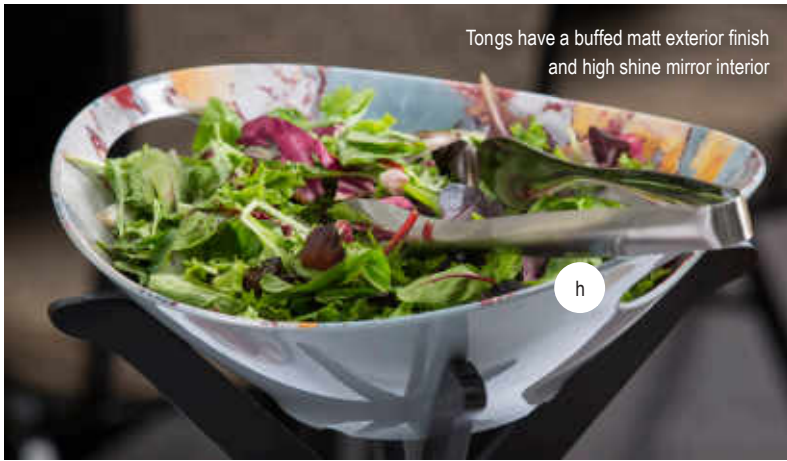

Tongs have a buffed matt exterior finish and high shine mirror interior

Dalton

COLLECTION™

BUFFET & CATERING
ACCESSORIES

DALTON COLLECTION™ SERVING UTENSILS

- Stylish and easy-to-use serving utensils for your buffet
- Curved handle prevents utensils from sliding into dishes
- Features brushed finish handles and mirror finish heads for a unique serving presentation

Item #	Description	Min Order/ Case Pack	List Price (€)
18/8 STAINLESS STEEL			
a.	5304 Soup Ladle, 120 ml. 33cm	1 / 12	26.01 ea
b.	5311 Two Tine Fork, 24cm	1 / 12	11.24 ea
c.	5331 Buffet Cake Server, 25.5cm	1 / 12	13.77 ea
d.	5332 Buffet Server, 26cm	1 / 12	13.77 ea
e.	5333 Solid Serving Spoon, 35cm	1 / 12	13.46 ea
f.	5334 Slotted Serving Spoon, 35cm	1 / 12	13.52 ea