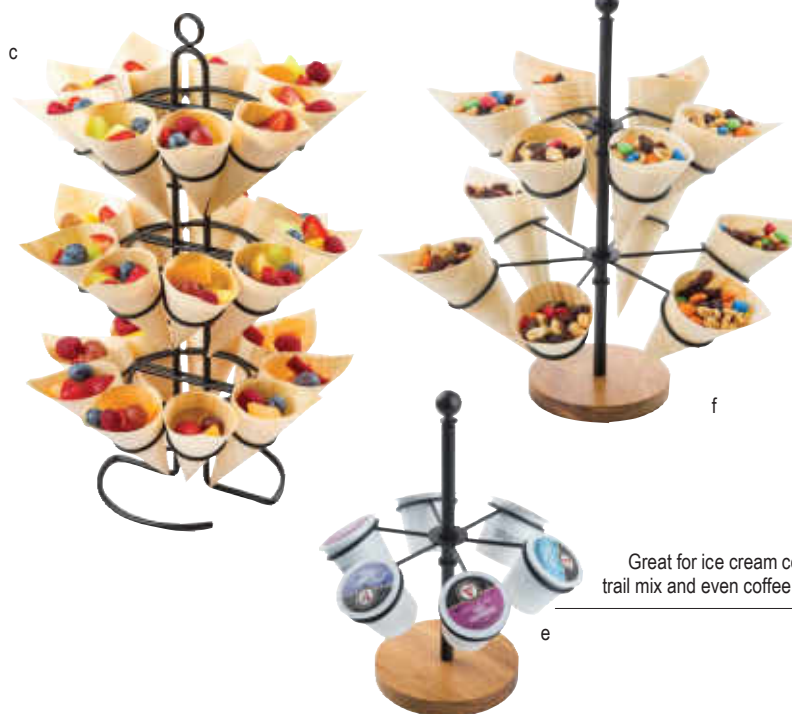

45mm ring diameter on all cone holders

DISPOSABLE CONE HOLDERS

- Display your disposable cones in style with our selection of tiered cone holders
- 10030 & 10031 feature rotating tiers for easy prepping and serving
- All styles include handles for easy transportation to and from the serving line

Item #	Description	Min Order/ Case Pack	List Price (€)
DCH27	Chrome Plated Metal, Holds 27 Cones, 18.5cm dia x 42cm	1 / 6	16.91 ea
c. DCH27BK	Black Powder Coated Metal, Holds 27 Cones, 18.5cm dia x 42cm	1 / 6	16.91 ea
d. DCH01	Black Powder Coated Metal, Holds 1 Cone, 10cm H	1 / 12	2.63 ea
e. 10030	▶ Black Powder Coated Metal & Acacia, Holds 6 Cones, 19.5cm dia x 25cm	1 / 12	13.31 ea
f. 10031	▶ Black Powder Coated Metal & Acacia, Holds 12 Cones, 25.5cm dia x 35cm	1 / 12	18.48 ea
g. *BBQ3500	Cone Holder/Chili Pepper Roaster, Stainless Steel, Holds 20 Cones, 28 x 12.5 x 5.5cm	6 / 6	13.73 ea