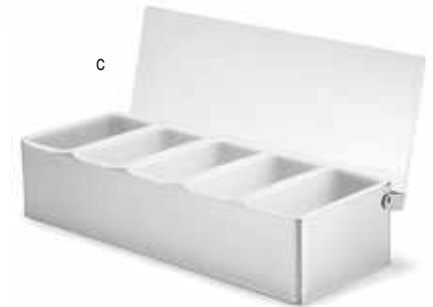

CONDIMENT DISPENSERS & CADDIES

Item #	Description	Min Order/ Case Pack	List Price (€)
CONDIMENT DISPENSERS—STAINLESS STEEL, ACRYLIC LID			
1602	2 Compartment Holder, (2) 950 ml Plastic Inserts, Holds Four Freeze Packs (4937 not included), Notched Lid, Enclosed Bottom 30.4 x 13.9 x 11.4cm	1 / 16	38.42 ea
1603	4 Compartment Holder, (4) 550 ml Plastic Inserts, Holds Four Freeze Packs (4937 not included), Enclosed Bottom, 30.5 x 15 x 12.5cm	1 / 16	40.68 ea
a. *H1604	Bar Caddy Set, Includes (4) 550 ml Plastic Inserts and Stainless Steel Tongs, Open Bottom, 30.5 x 15 x 9cm	4 / 4	21.89 ea
b. 1604	Bar Caddy Set, Includes (4) 550 ml Plastic Inserts, Open Bottom, 30.5 x 15 x 9cm	1 / 4	19.75 ea
c. 1605	5 Compartment Holder, (5) 550 ml Plastic Inserts, Open Bottom, 39.5 x 14 x 9cm	1 / 16	22.22 ea
d. 1606	6 Compartment Holder, (6) 550 ml Plastic Inserts, Open Bottom, 44.5 x 15 x 9cm	1 / 16	23.74 ea
REPLACEMENT PARTS & ACCESSORIES			
4937	Freeze Pack for 1603	1 / 36	3.84 ea
1607	White Replacement Insert, 550ml Fits 102, 1603, 1604, H1604, 1605, 1606	1 / 12	1.68 ea
CONDIMENT DISPENSERS—BLACK ABS PLASTIC BASE, CLEAR ABS LID, WHITE POLYPROPYLENE INSERTS			
102	6 Compartment Condiment Holder, (6) 475ml, 49.5 x 15.5 x 11cm	1 / 6	23.35 ea
103	4 Compartment Condiment Holder, (4) 950ml, 49.5 x 15.5 x 11cm	1 / 6	23.35 ea
e. 104	3 Compartment Condiment Holder, (3) 950 ml, 49.5 x 15.5 x 11cm	1 / 6	26.77 ea
BAR CADDY			
f. 101	24.5 x 15 x 10.5cm	1 / 12	4.37 ea

*Available as Cash & Carry

Tongs included