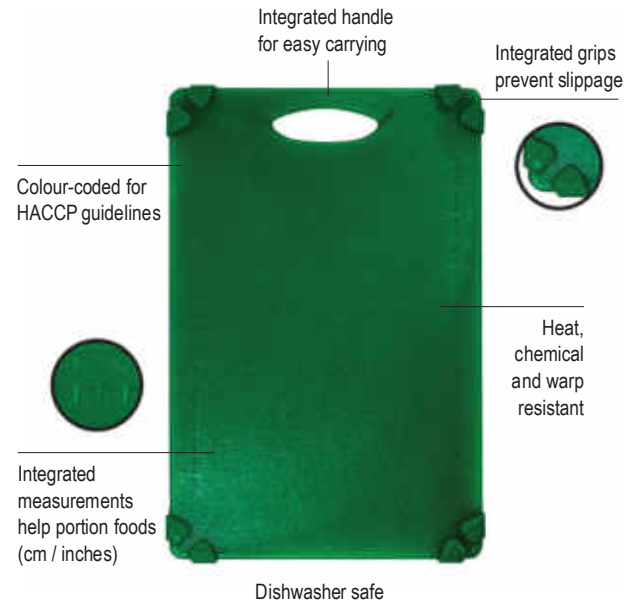

GRIPPY CUTTING BOARDS

- Colour-coded to reduce the risk of cross contamination and promote Hazard Analysis and Critical Control Points (HACCP) guidelines
- Integrated measurements assist with portion control and corner grips help to prevent slippage
- Sanitary and easy to clean with an integrated handle for convenience

KITCHEN TOOLS
CUTTING BOARDS & ACCESSORIES

Item #	Description	Min Order/ Case Pack	List Price (€)
GRIPPY CUTTING BOARDS-POLYPROPYLENE WITH TPE GRIPS			
23 x 30.5 x 1.3 cm			
CBGW912AWH	White with Grey Grips	1 / 6	11.38 ea
a. CBGW912AGN	White with Green Grips	1 / 6	11.38 ea
30.5 x 45.5 x 1.3 cm			
CBG1218AWH	White	1 / 6	18.58 ea
CBG1218AGN	Green	1 / 6	18.58 ea
CBG1218ARD	Red	1 / 6	18.58 ea
CBG1218AYL	Yellow	1 / 6	18.58 ea
CBG1218ABL	Blue	1 / 6	18.58 ea
CBG1218ABR	Brown	1 / 6	18.58 ea
b. CBG1218APR	Purple	1 / 6	18.58 ea
CBG1218APK6	30.5 x 45.5 x 1.3cm, Pack of 6, Includes: (1 ea of White, Green, Yellow, Red, Blue, Brown)	1 / 1	111.43 pk
38 x 50 x 1.3 cm			
CBG1520AWH	White	1 / 6	25.46 ea
CBG1520AGN	Green	1 / 6	25.46 ea
CBG1520ARD	Red	1 / 6	25.46 ea
CBG1520AYL	Yellow	1 / 6	25.46 ea
CBG1520ABL	Blue	1 / 6	25.46 ea
CBG1520ABR	Brown	1 / 6	25.46 ea
CBG1520APK4	38 x 50 x 1.3cm, Pack of 4, Includes: (1 ea of White, Green, Yellow, Red)	1 / 1	101.78 pk
CBG1520APK6	38 x 50 x 1.3cm, Pack of 6, Includes: (1 ea of White, Green, Yellow, Red, Blue, Brown)	1 / 1	152.66 pk
45.5 x 61 x 1.3 cm			
CBG1824AWH	White	1 / 6	38.14 ea
CBG1824AGN	Green	1 / 6	38.14 ea
CBG1824ARD	Red	1 / 6	38.14 ea
CBG1824AYL	Yellow	1 / 6	38.14 ea
CBG1824ABL	Blue	1 / 6	38.14 ea
CBG1824ABR	Brown	1 / 6	38.14 ea