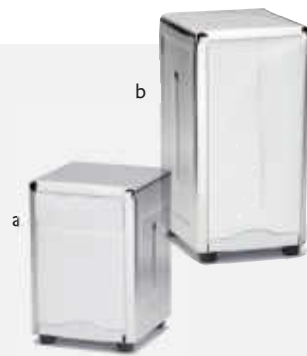

NAPKIN HOLDERS

Sizing information

Holder	Fits Napkins
219	Low Fold
221	Tall Fold
222	Full Fold, Side Fold
H9H772BK	Full Fold, Side Fold

Tall Fold
92mm wide
175mm tall
(H221B)

Low Fold
92mm wide
127mm tall