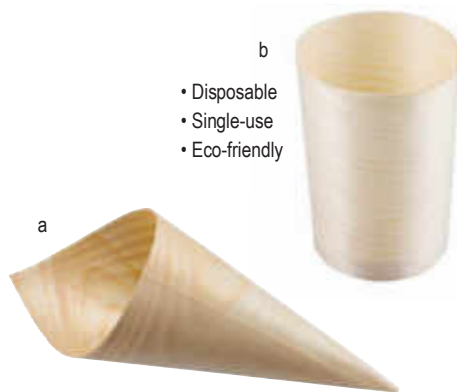

DISPOSABLE CONES & CUPS

- A refreshing way to present appetisers, desserts and samples
- Easy to serve and comfortable for guests to hold

Item #	Description	Capacity	Min Order/ Case Pack	List Price (€)
CONES, PINEWOOD			(50 PER BOX)	
BAMDCN5	Mini, 5 x 5.5 x 12.5cm	45ml	12 / 12	6.58 pk
BAMDCN6	Small, 6.5 x 7 x 15cm	90ml	12 / 12	7.01 pk
a. BAMDCN7	Large, 7.5 x 9 x 18cm	140ml	12 / 12	10.16 pk
CUPS, PINEWOOD			(50 PER BOX)	
b. BAMDCP1	Small, 6cm dia x 6cm	120ml	12 / 12	12.48 pk
BAMDCP2	Mini, 4.5cm dia x 4.5cm	60ml	12 / 12	11.26 pk

- Disposable
- Single-use
- Eco-friendly