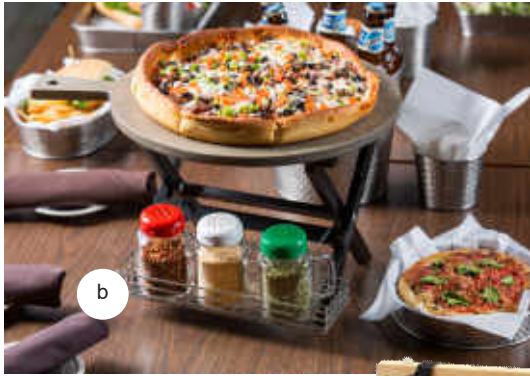

Mighty MINI-TRAYS

MINI TABLE TRAY STANDS

- A modern, fun and stable way to elevate your display – ideal for pizzas
- Free-up valuable space and make room for more items
- Heat-safe, non-slip feat, easy to fold and can hold up to 13.5kg