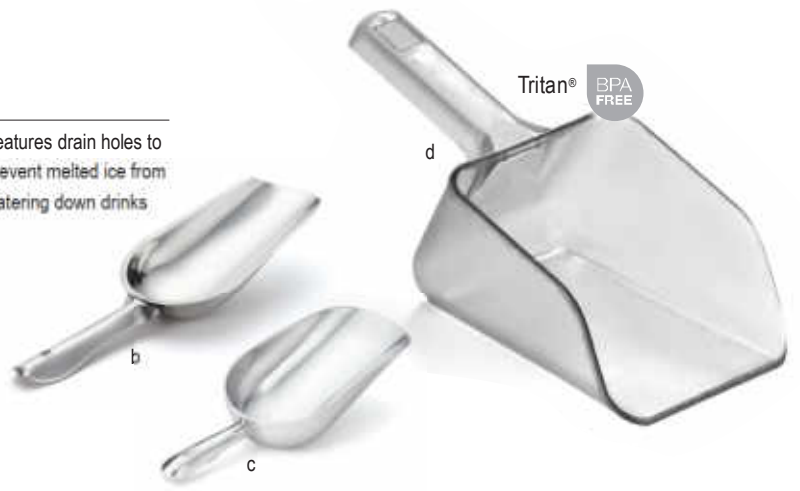

Features drain holes to prevent melted ice from watering down drinks

ICE SERVICE TOOLS