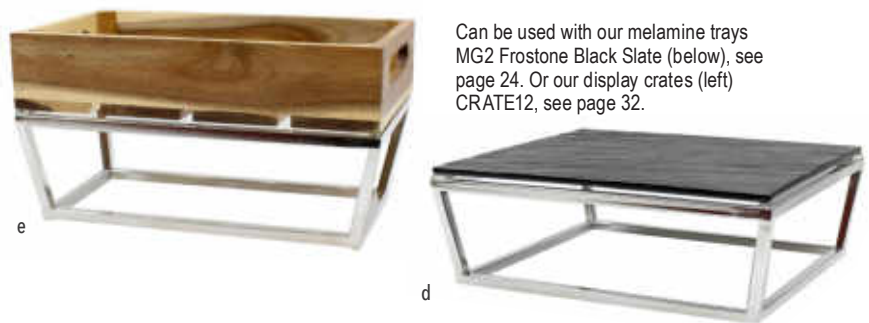

Rise TO ANY OCCASION

Our crate risers bring height and attraction to your displays. Each crate style features one chalkboard panel for custom labeling and decorating. Crates nest together for storage when not in use.

CRATE RISERS

Item #	Description	Min Order/ Case Pack	List Price (€)
ACACIA, NATURAL & DISTRESSED FIRWOOD			
a.	HFCSET3 Farmhouse™ Acacia 3pc Set, Small 35 x 25.5 x 18cm, Medium 40.5 x 30 x 23.5cm, Large 49 x 34.5 x 26.5cm	1 / 1	177.14 set
b.	RCBCRATE1 Natural Wood 3pc Set, Small 35 x 25.5 x 18cm, Medium 40.5 x 30 x 23.5cm, Large 49 x 34.5 x 26.5cm	1 / 1	81.53 set
c.	RCBCRATE2 Distressed Wood 3pc Set, Small 30.5 x 21 x 15.5cm, Medium 37 x 23 x 17.5cm, Large 42 x 30 x 19cm	1 / 1	64.69 set
	RCBCRATE1SM Natural Wood 2pc Set, Small 35 x 25.5 x 18cm, Medium 40.5 x 30 x 23.5cm	1 / 1	57.66 set
REPLACEMENT PARTS & ACCESSORIES			
123492	Single Small Natural Wood Crate Riser, 35 x 25.5 x 18cm	1 / 1	33.60 ea
123493	Single Small Natural Wood Crate Riser, 40.5 x 30 x 23.5cm	1 / 1	43.89 ea

REVERSIBLE FRAME RISERS

- Trapezoidal shape to fit a range of existing items*
- Frames feature non-slip pads on all sides to keep your bowl or tray securely on top and keep base securely on surface

Item	Description	Min Order/ Case Pack	List Price (€)
STAINLESS STEEL			
	21000 1:1, Short, 52.5 x 32.5 x 7.5cm	1 / 8	46.15 ea
	21001 1:1, Tall, 52.5 x 32.5 x 18.5cm	1 / 4	50.77 ea
d.	21002 1:2, Short, 32.5 x 26.5 x 7.5cm	1 / 12	36.92 ea
	21003 1:2, Tall, 32.5 x 26.5 x 18.5cm	1 / 6	41.54 ea
e.	21004 1:3, Short, 32.5 x 15 x 7.5cm	1 / 18	32.31 ea
	21005 1:3, Tall, 32.5 x 15 x 18.5cm	1 / 12	36.92 ea
f.	21006 2:4, Short, 51 x 15 x 10cm	1 / 12	41.54 ea
g.	21007 2:4, Tall, 51 x 15 x 18.5cm	1 / 6	46.15 ea