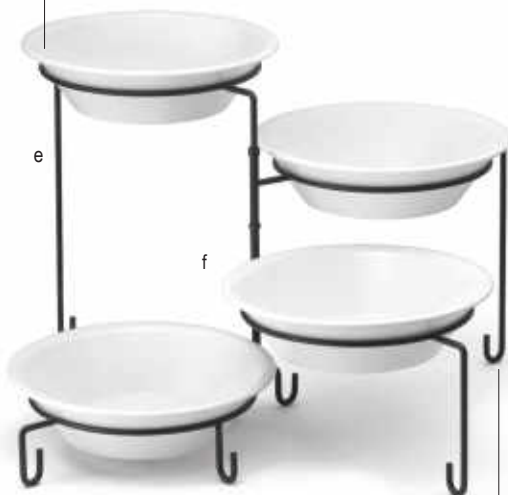

TIERED RISERS

- Accommodates bowls with 23cm diameter
- Includes a pack of 16 slip resistant feet

Item #	Description	Min Order/ Case Pack	List Price (€)
BLACK POWDER COATED METAL			
e. BKP4	Four-Tiered Stand, 22.9cm dia x 37cm	1 / 4	70.76 ea
f. MB103	Round White Melamine Bowl (Fits BKP4), 25cm dia x 7.5cm	1 / 6	8.02 ea

BKP4 stand is hand wash only