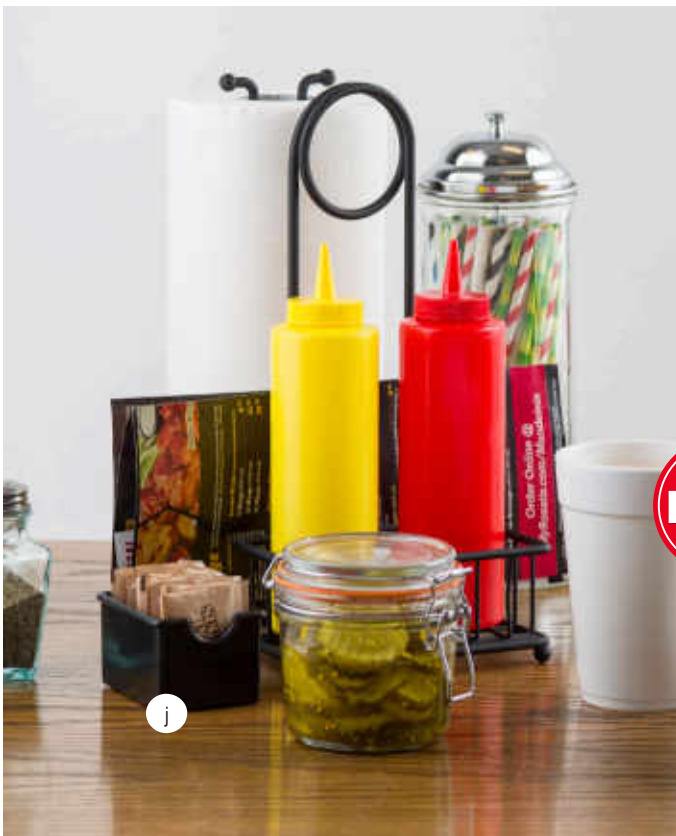

Cash & Carry Packs
in Black and Clear
Polystyrene

i

j

FLOWER VASES

Dress up your tabletop with these chalkboard vases

Write message on surface with chalkboard pens

Item #	Description	Min Order/ Case Pack	List Price (€)
CHALKBOARD VASES—TWINE DECÓR			
a.	CBV2552 Round Vase, 6.5cm dia x 13.5cm	1 / 24	2.82 ea
b.	CBV6218 Square Vase, 5 x 5 x 16cm	1 / 24	2.74 ea
TABLE TENTS & HOLDERS—POLYSTYRENE			
c.	2060A Table Tent, Imprinted Reserved, 15 x 3 x 5cm	1 / 12	2.71 ea
TABLE TENTS & HOLDERS—STAINLESS STEEL			
d.	B9 Reserved, 6.5 x 7 x 5cm	1 / 25	3.24 ea
e.	B8 No Smoking (Symbol Only), 6.5 x 7 x 5cm	1 / 25	3.24 ea
TABLE TENTS & HOLDERS—ACRYLIC			
f.	4060 Two-Sided, 16 x 10 x 5cm	24 / 24	3.88 ea
CHECK PRESENTATION HOLDER—TWO FOLD, 14 POINT VINYL			
g.	59BK Black, 22.8 x 13.3cm	1 / 25	13.63 ea
SOLAR LANTERN—GLASS WITH METAL TOP			
h.	SL362 Solar Lantern with Handle, LED, 9.5 x 8.5 x 9cm	1 / 36	8.45 ea