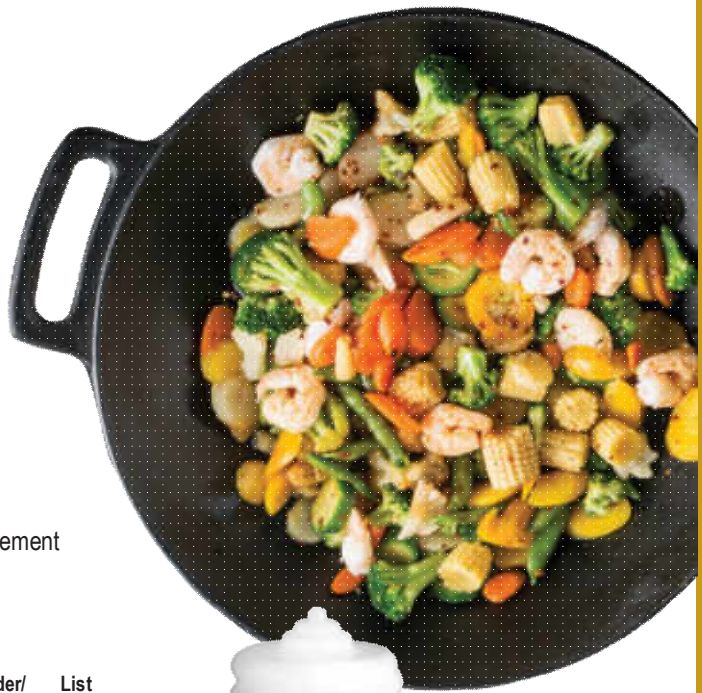

SAFERFOOD SOLUTIONS™ BOTTLES

SAFERFOOD SOLUTIONS™ WIDEMOUTH™ 63MM SQUEEZE BOTTLE

- Easy-clean solution, suitable for all sauces
- Allows for increased efficiency and food preparation management

Item #	Description	Capacity	Min Order/ Case Pack	List Price (€)
LDPE BOTTLE, 63MM HDPE CAP				
a. N20C	Clear, Natural Top, 20 oz	590 ml	12 / 12	2.46 ea