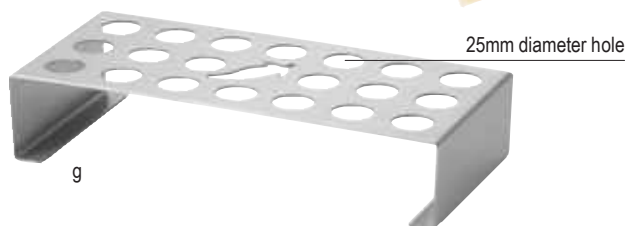

25mm diameter hole