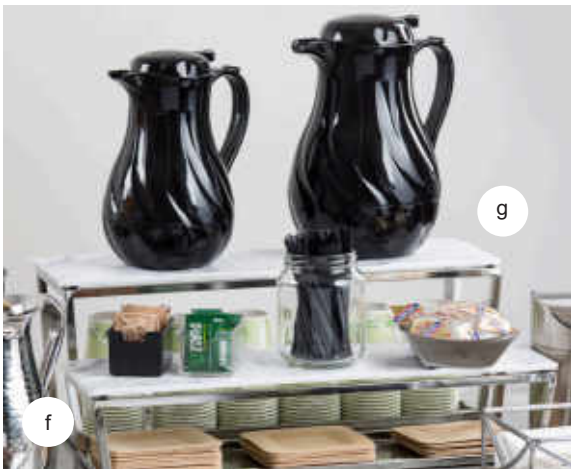

REVERSIBLE FRAME RISERS

- Trapezoidal shape to fit a range of existing items*
- Frames feature non-slip pads on all sides to keep your bowl or tray securely on top and keep base securely on surface

Item	Description	Min Order/ Case Pack	List Price (€)
STAINLESS STEEL			
	21000 1:1, Short, 52.5 x 32.5 x 7.5cm	1 / 8	46.15 ea
	21001 1:1, Tall, 52.5 x 32.5 x 18.5cm	1 / 4	50.77 ea
d.	21002 1:2, Short, 32.5 x 26.5 x 7.5cm	1 / 12	36.92 ea
	21003 1:2, Tall, 32.5 x 26.5 x 18.5cm	1 / 6	41.54 ea
e.	21004 1:3, Short, 32.5 x 15 x 7.5cm	1 / 18	32.31 ea
	21005 1:3, Tall, 32.5 x 15 x 18.5cm	1 / 12	36.92 ea
f.	21006 2:4, Short, 51 x 15 x 10cm	1 / 12	41.54 ea
g.	21007 2:4, Tall, 51 x 15 x 18.5cm	1 / 6	46.15 ea