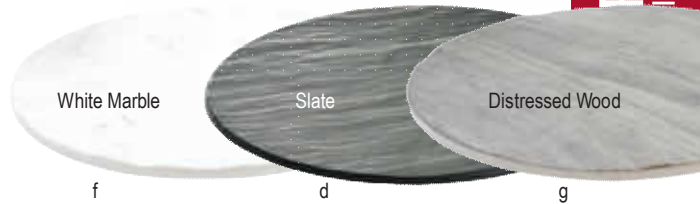

Item	Description	Min Order/ Case Pack	List Price (€)
ROUND DISPLAY PADDLES—MELAMINE			
a.	MP13BM Black Marble, 33 dia x 1.5cm, with 13.5cm Handle	1 / 4	18.60 ea
	MP13TM Tuscan Marble, 33 dia x 1.5cm, with 13.5cm Handle	1 / 4	21.43 ea
b.	MP13GT Garland Granite, 33 dia x 1.5cm, with 13.5cm Handle	1 / 4	21.43 ea
c.	MP13ACA Acacia, 33cm dia x 1.5cm, with 13cm Handle	1 / 4	27.57 ea
ROUND DISPLAY TRAYS—MELAMINE			
d.	MG13 Black Slate, 33cm dia	1 / 4	15.05 ea
e.	MGC13 Black Slate with Channel, 33cm dia	1 / 4	25.08 ea
	MG16 Black Slate, 40.5cm dia	1 / 4	19.68 ea
f.	MG13WM White Marble, 33cm dia	1 / 4	21.43 ea
	MG16WM White Marble, 40.5cm dia	1 / 4	31.24 ea
g.	MG13DW Distressed Wood, 33cm dia	1 / 4	21.43 ea
	MG16DW Distressed Wood, 40.5cm dia	1 / 4	32.17 ea
RECTANGULAR DISPLAY PADDLES—MELAMINE			
	MP20BM Black Marble, 39 x 19 x 1.5cm with 11cm Handle	1 / 4	17.42 ea
	MP20TM Tuscan Marble, 39 x 19 x 1.5cm with 11cm Handle	1 / 4	20.66 ea
h.	MP20GT Garland Granite, 39 x 19 x 1.5cm with 11cm Handle	1 / 4	20.66 ea
i.	MP20ACA Acacia, 37 x 19 x 1.5cm, with 13cm Handle	1 / 4	25.90 ea
	MSP3618 Black Slate, 25 x 18 x 1cm, with 12cm Handle	1 / 5	14.63 ea
	MSP4520 Black Slate, 34 x 22 x 1cm, with 12cm Handle	1 / 5	19.87 ea
j.	MSP5120 Black Slate, 40 x 20 x 1cm, with 13cm Handle	1 / 5	22.10 ea
k.	MMP3618 Black Marble, 25 x 18 x 1cm, with 12cm Handle	1 / 5	14.77 ea
	MMP4520 Black Marble, 34 x 22 x 1cm, with 12cm Handle	1 / 5	19.68 ea
	MMP5120 Black Marble, 40 x 20 x 1cm, with 13cm Handle	1 / 5	21.25 ea
RECTANGULAR DISPLAY TRAYS—MELAMINE			
	MG1 Black Slate, 1:1 Gastronorm, 53 x 32.5 x 1cm	1 / 36	44.05 ea
	MG2 Black Slate, 1:2 Gastronorm, 32.5 x 26.5 x 1cm	1 / 36	22.80 ea
l.	MG3 Black Slate, 1:3 Gastronorm, 32.5 x 17.5 x 1cm	1 / 6	15.05 ea
	MGL2 Black Slate, 2:4 Gastronorm, 53 x 16 x 1cm	1 / 36	22.80 ea
	MG1WM White Marble, 1:1 Gastronorm, 53 x 32.5 x 1cm	1 / 36	35.19 ea
	MG2WM White Marble, 1:2 Gastronorm, 32.5 x 26.5 x 1cm	1 / 36	21.73 ea
	MG3WM White Marble, 1:3 Gastronorm, 32.5 x 17.5 x 1cm	1 / 6	14.99 ea
	MGL2WM White Marble, 2:4 Gastronorm, 53 x 16 x 1cm	1 / 36	21.52 ea
m.	MG1DW Distressed Wood, 1:1 Gastronorm, 53 x 32.5 x 1cm	1 / 36	38.52 ea
	MG2DW Distressed Wood, 1:2 Gastronorm, 32.5 x 26.5 x 1cm	1 / 36	22.81 ea
	MG3DW Distressed Wood, 1:3 Gastronorm, 32.5 x 17.5 x 1cm	1 / 6	15.74 ea
	MGL2DW Distressed Wood, 2:4 Gastronorm, 53 x 16 x 1cm	1 / 36	21.52 ea