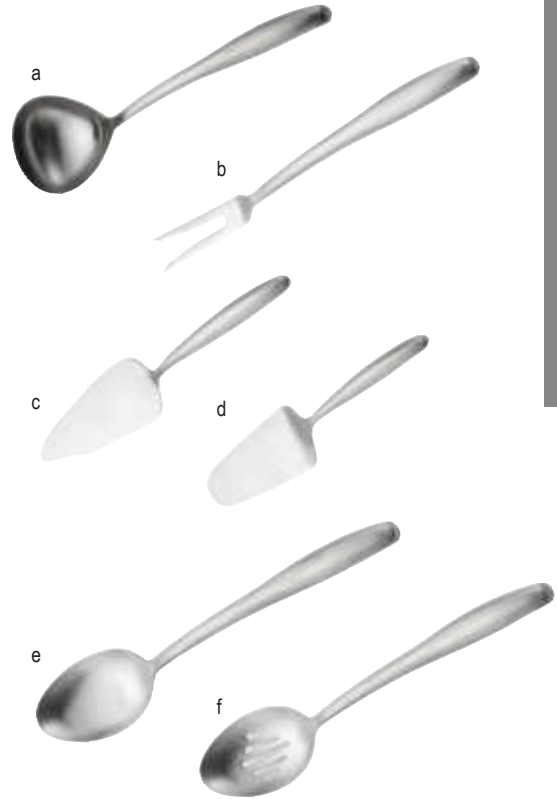

Dalton

COLLECTION™

BUFFET & CATERING
ACCESSORIES

DALTON COLLECTION™ SERVING UTENSILS

- Stylish and easy-to-use serving utensils for your buffet
- Curved handle prevents utensils from sliding into dishes
- Features brushed finish handles and mirror finish heads for a unique serving presentation

Item #	Description	Min Order/ Case Pack	List Price (€)
18/8 STAINLESS STEEL			
a.	5304 Soup Ladle, 120 ml. 33cm	1 / 12	26.01 ea
b.	5311 Two Tine Fork, 24cm	1 / 12	11.24 ea
c.	5331 Buffet Cake Server, 25.5cm	1 / 12	13.77 ea
d.	5332 Buffet Server, 26cm	1 / 12	13.77 ea
e.	5333 Solid Serving Spoon, 35cm	1 / 12	13.46 ea
f.	5334 Slotted Serving Spoon, 35cm	1 / 12	13.52 ea

DALTON II COLLECTION™ SERVING UTENSILS

Item #	Description	Min Order/ Case Pack	List Price (€)
18/8 STAINLESS STEEL, BRUSHED FINISH			
g.	3606 Tong, 15cm	1 / 12	5.74 ea
h.	3609 Tong, 24cm	1 / 12	10.13 ea
	3612 Tong, 30cm	1 / 12	11.88 ea

TONGS & PASTA GRABBERS

Item #	Description	Min Order/ Case Pack	List Price (€)
TONGS - STAINLESS STEEL			
i.	4403 19cm Tongs	1 / 12	4.34 ea
j.	4405 16.5cm Tongs	1 / 12	2.39 ea
GRABBERS - STAINLESS STEEL			
k.	2068 29cm Pasta Grabber, Oval Bowl	1 / 12	7.45 ea