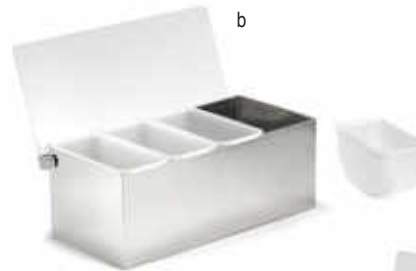

CONDIMENT DISPENSERS & CADDIES

Item #	Description	Min Order/ Case Pack	List Price (€)
CONDIMENT DISPENSERS—STAINLESS STEEL, ACRYLIC LID			
1602	2 Compartment Holder, (2) 950 ml Plastic Inserts, Holds Four Freeze Packs (4937 not included), Notched Lid, Enclosed Bottom 30.4 x 13.9 x 11.4cm	1 / 16	38.42 ea
1603	4 Compartment Holder, (4) 550 ml Plastic Inserts, Holds Four Freeze Packs (4937 not included), Enclosed Bottom, 30.5 x 15 x 12.5cm	1 / 16	40.68 ea
a. *H1604	Bar Caddy Set, Includes (4) 550 ml Plastic Inserts and Stainless Steel Tongs, Open Bottom, 30.5 x 15 x 9cm	4 / 4	21.89 ea
b. 1604	Bar Caddy Set, Includes (4) 550 ml Plastic Inserts, Open Bottom, 30.5 x 15 x 9cm	1 / 4	19.75 ea
c. 1605	5 Compartment Holder, (5) 550 ml Plastic Inserts, Open Bottom, 39.5 x 14 x 9cm	1 / 16	22.22 ea
d. 1606	6 Compartment Holder, (6) 550 ml Plastic Inserts, Open Bottom, 44.5 x 15 x 9cm	1 / 16	23.74 ea
REPLACEMENT PARTS & ACCESSORIES			
4937	Freeze Pack for 1603	1 / 36	3.84 ea
1607	White Replacement Insert, 550ml Fits 102, 1603, 1604, H1604, 1605, 1606	1 / 12	1.68 ea
CONDIMENT DISPENSERS—BLACK ABS PLASTIC BASE, CLEAR ABS LID, WHITE POLYPROPYLENE INSERTS			
102	6 Compartment Condiment Holder, (6) 475ml, 49.5 x 15.5 x 11cm	1 / 6	23.35 ea
103	4 Compartment Condiment Holder, (4) 950ml, 49.5 x 15.5 x 11cm	1 / 6	23.35 ea
e. 104	3 Compartment Condiment Holder, (3) 950 ml, 49.5 x 15.5 x 11cm	1 / 6	26.77 ea
BAR CADDY			
f. 101	24.5 x 15 x 10.5cm	1 / 12	4.37 ea

*Available as Cash & Carry

Tongs included