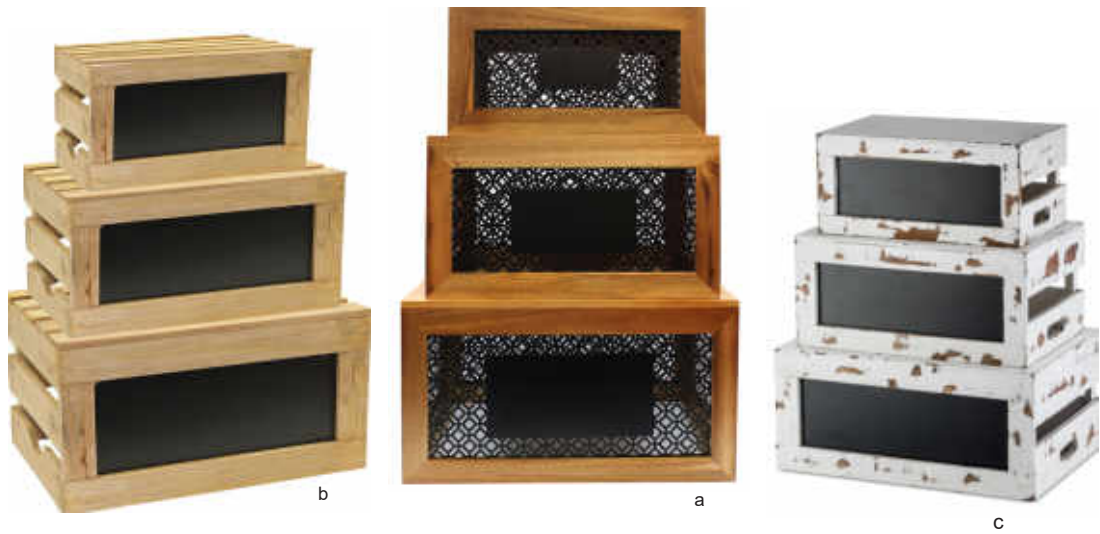

Multi-functional TWO-TIERED CRATE FRAME RISER

- Use our TwoTier riser as a base to create hundreds of different presentation combinations - perfect for breakfast buffets, grab-and-go stations or merchandising
- Folds flat for easy storage. Features lock & channel design for quick, easy assembly
- Features adjustable shelves so you can display flat or on an angle
- Removable chalkboard panel to customise presentation

Mix n' match different coloured crates (all sizes come in Acacia, Black or White) and vary heights (7cm, 11cm or 16cm) for a unique look. See page 32 to view the full range.

Chalkboard panel is removable. Unit also folds flat for easy storage. Hand wash only.

Rise TO ANY OCCASION

Our crate risers bring height and attraction to your displays. Each crate style features one chalkboard panel for custom labeling and decorating. Crates nest together for storage when not in use.