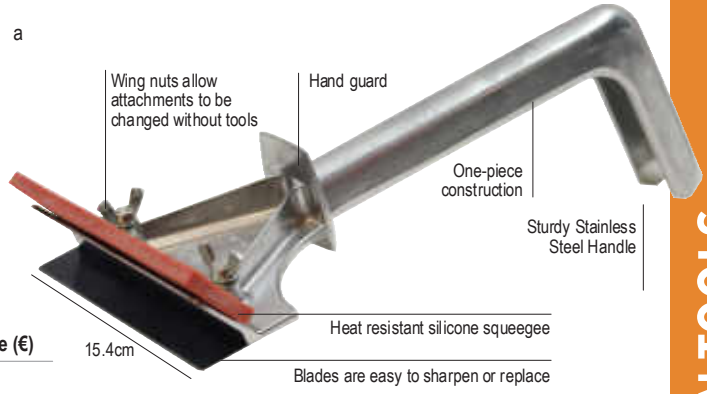

HEAVY-DUTY GRILL SCRAPER

- Cut cleanup time in half with our high-quality grill scraper
- Designed for use on flat top grills; scrape off and remove burnt residue, then wipe the grill clean with the attached squeegee
- High heat up to 230°C

Item #	Description	Min Order/Case Pack	List Price (€)
HEAVY DUTY GRILL SCRAPER—ALUMINIUM WITH BLUE STEEL BLADE & SILICONE SQUEEGEE†			
a. GS181	Grill Scraper with Squeegee, 35.7cm	1 / 8	94.22 ea
GS181WS	Heavy Duty Grill Scraper, 35.7cm	1 / 12	84.42 ea
REPLACEMENT PARTS			
GS181RB	Replacement Blade, For GS181	1 / 25	4.82 ea
GS181RB-6	Replacement Blade, For GS181, Pack of 6	6 / 6	27.65 pk
GS181RP	Replacement Parts, For GS181, Includes (1) U-Bolt, (2) Wing Nuts, (2) Bolts	1 / 50	8.76 pk
GS181SQ	Replacement Squeegee, For GS181	1 / 12	14.63 ea
MEAT TENDERISERS—CAST ALUMINIUM			
b. 3005	Double-Sided, Flatten or Tenderize	1 / 36	8.69 ea
c. 3016	Wood Handle, 4-Sided Flatten or Tenderize	1 / 12	14.17 ea
STEAK WEIGHTS—CAST ALUMINIUM OR CAST IRON, WOOD HANDLES†			
d. 3004	Cast Aluminium, 20.9 x 10.7 x 4.4cm	1 / 12	11.19 ea
e. 3033	Cast Iron, 21.5 x 10.7 x 6.9cm	1 / 12	10.46 ea
GRIDDLE STONE			
f. 3319	Griddle Stone Cleaning Block (Case of 12)	1 / 1	45.23 cs
g. 177	Griddle Stone Cleaning Block Holder	1 / 6	13.42 ea

MEAT TENDERISERS

- Cast aluminium option features coarse teeth and a smooth side
- Wooden handle option features one side coarse and the other fine teeth