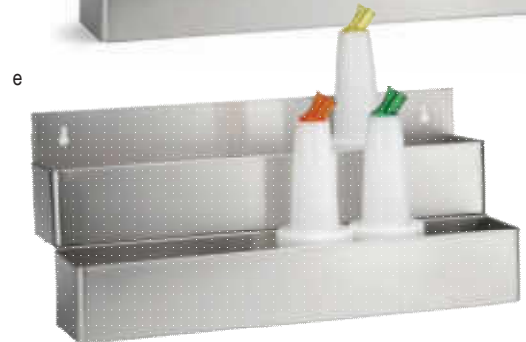

SPEED RAILS

- All speed rails are Stainless Steel
- Universal speed rails have adjustable length
- Single and double speed rails come in 56, 81 or 107cm length

Item #	Description	Min Order/ Case Pack	List Price (€)
BAR MATS & MESH LINERS – PLASTIC, RUBBER			
a.	5833 Clear Bar Mesh, 12 metre roll	1 / 1	53.74 ea
b.	5834 Black Bar Mesh, 12 metre roll	1 / 1	53.74 ea
c.	1218BK Black Service Mat, 45.5 x 30.5 x 1cm	1 / 12	14.39 ea
	1218BR Brown Service Mat, 45.5 x 30.5 x 1cm	1 / 12	14.54 ea
SINGLE SPEED RAILS – STAINLESS STEEL			
d.	5122 56cm (Holds (5) 950 ml Pourmaster®)	1 / 6	26.63 ea
	5132 81cm (Holds (8) 950 ml Pourmaster®)	1 / 6	36.90 ea
	5142 107cm (Holds (11) 950 ml Pourmaster®)	1 / 4	54.08 ea
REPLACEMENT PARTS & ACCESSORIES			
	5200 Hanger Straps, Set of 2 (Not Shown)	1 / 100	10.25 ea
DOUBLE SPEED RAILS – STAINLESS STEEL			
e.	5222 56cm (Holds up to (10) 950 ml Pourmaster®)	1 / 3	59.56 ea
	5232 81cm (Holds up to (16) 950 ml Pourmaster®)	1 / 3	83.09 ea
	5242 107cm (Holds up to (22) 950 ml Pourmaster®)	1 / 3	120.36 ea
REPLACEMENT PARTS & ACCESSORIES			
	5200 Hanger Straps, Set of 2 (not shown)	1 / 100	10.25 ea
GLASS HANGER – BRASS			
f.	GHB10 25.5cm	1 / 12	4.08 ea
	GHB16 40.5cm	1 / 12	4.92 ea
	GHB24 61cm	1 / 12	5.92 ea
GLASS HANGER – CHROME PLATED METAL			
	GHC10 25.5cm	1 / 12	3.62 ea
	GHC16 40.5cm	1 / 12	4.39 ea
g.	GHC24 61cm	1 / 12	5.35 ea

*Available as Cash & Carry