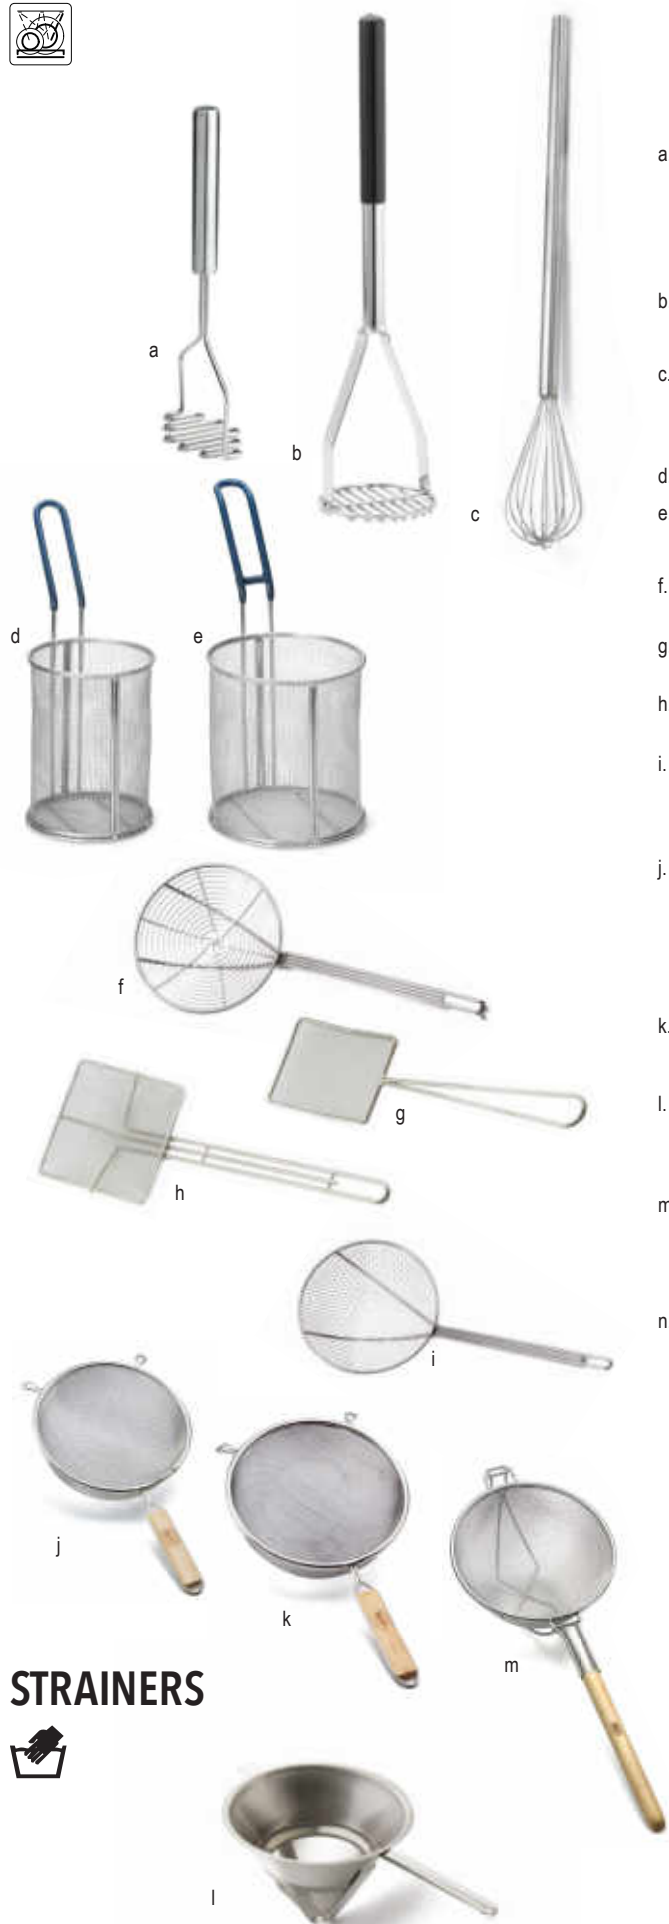

* Available as Cash & Carry

MALT CUP

- Great for malts and shakes
- Fits most standard mixers

FLAVOUR INJECTOR

d

PREMIUM ICE CREAM SPADE

c

MASHERS, KETTLE WHIPS, STRAINER BASKETS & SKIMMERS