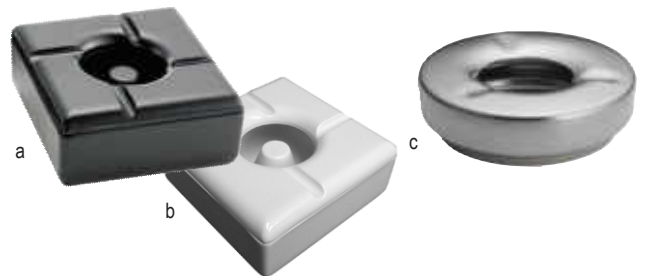

2-PIECE WINDPROOF

CLASSIC STACKING DEEPWELL

ECONOMY STACKING DEEPWELL