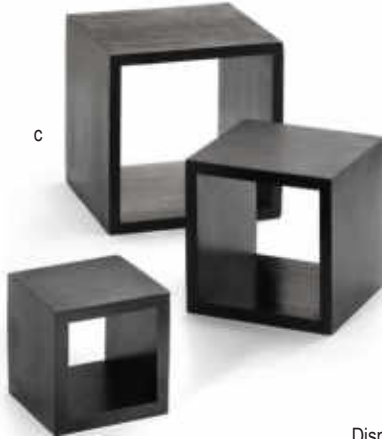

BARCLAY RISER™

- Set of three risers nest together for easy storage

Display on or in risers.
Mix or match sets

Item #	Description	Min Order/ Case Pack	List Price (€)
SQUARE - WOOD, BRUSHED STAINLESS STEEL OR BAMBOO			
c. WBK3	3-Pc Set, Black, Wood Set Includes: 12.5, 17.5 & 23cm	1 / 2	81.79 set
d. RS3	3-Pc Set, Brushed S/S Set Includes: 12.5, 17.5 & 23cm	1 / 2	126.79 set
e. WBAM3	3-Pc. Set, Bamboo Set Includes: 12.5, 17.5 & 23cm	1 / 2	82.42 set