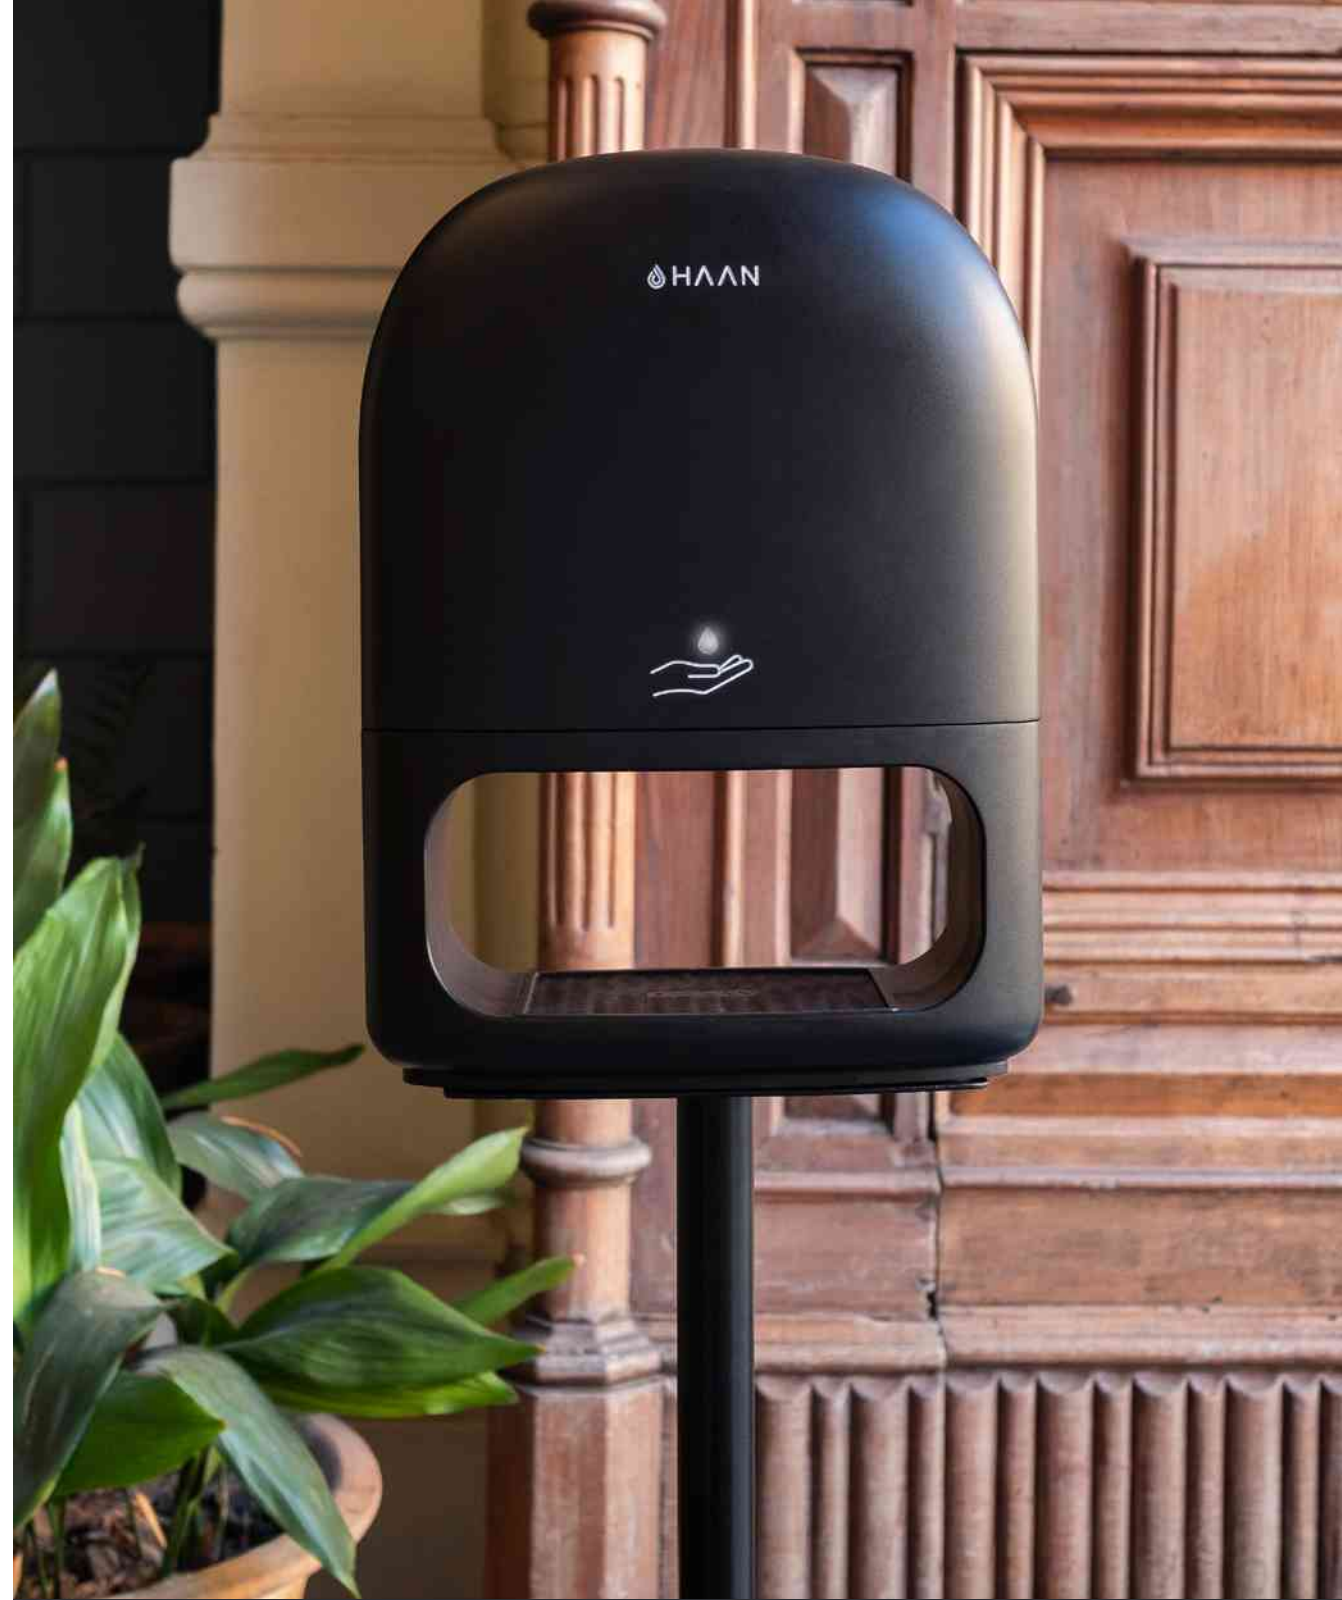

Water Creators

Wanting to translate the spirit of our Pocket bottle to a hand sanitizer gadget meant for corporations, **we came up with this unique new feature.** The ultimate device for busy and high-paced environments, where **safety and hygiene are not questionable.**

# COOL

## THE PERFECT PLACEMENT

Our design driven dispenser is the spotlight no matter the location. You can place it either in an a discreet standing tray with a base or in a chic tabletop.