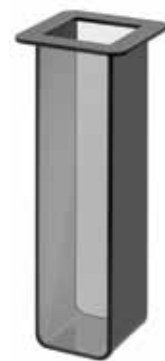

Removable Ice Chamber
Fits 3 Gal. / 11.4 L and
5 Gal. / 18.9 L Infusers
5 x 5 x 13.75 in
12.7 x 12.7 x 34.93 cm
Item # LDF012 (Black)
Item # LDF013 (White)