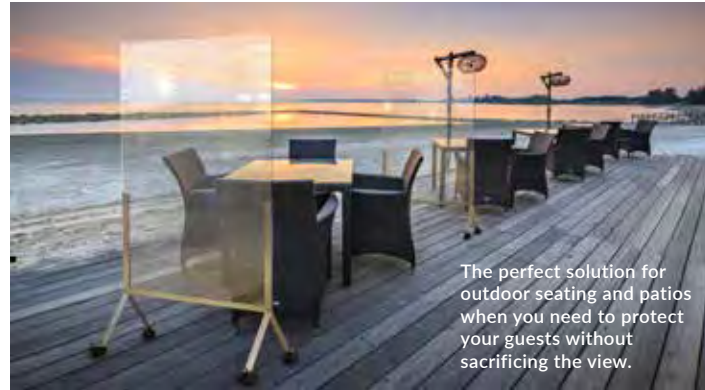

DESIGNED TO WORK WITH ANY DECOR THEME AND
TO BE LESS INTRUSIVE TO GUESTS.

Use to create a wall or place between tables to protect your customers.

FROM OFFICE SPACES TO SCENIC PLACES

Avant Guarde™ Room Dividers help you easily add an element of safety wherever it is needed.