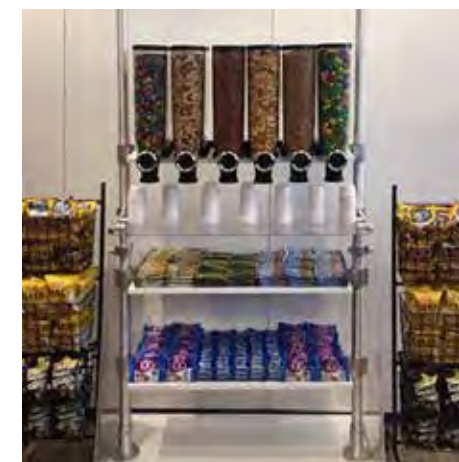

SNACK CULTURE

The New Office Perk that Keeps them Coming Back

We have everything you need to create a break room your employees will love you for. Our modern snack, candy and cereal dispensers can work with any design theme. Get inspired by some of our clients installs: