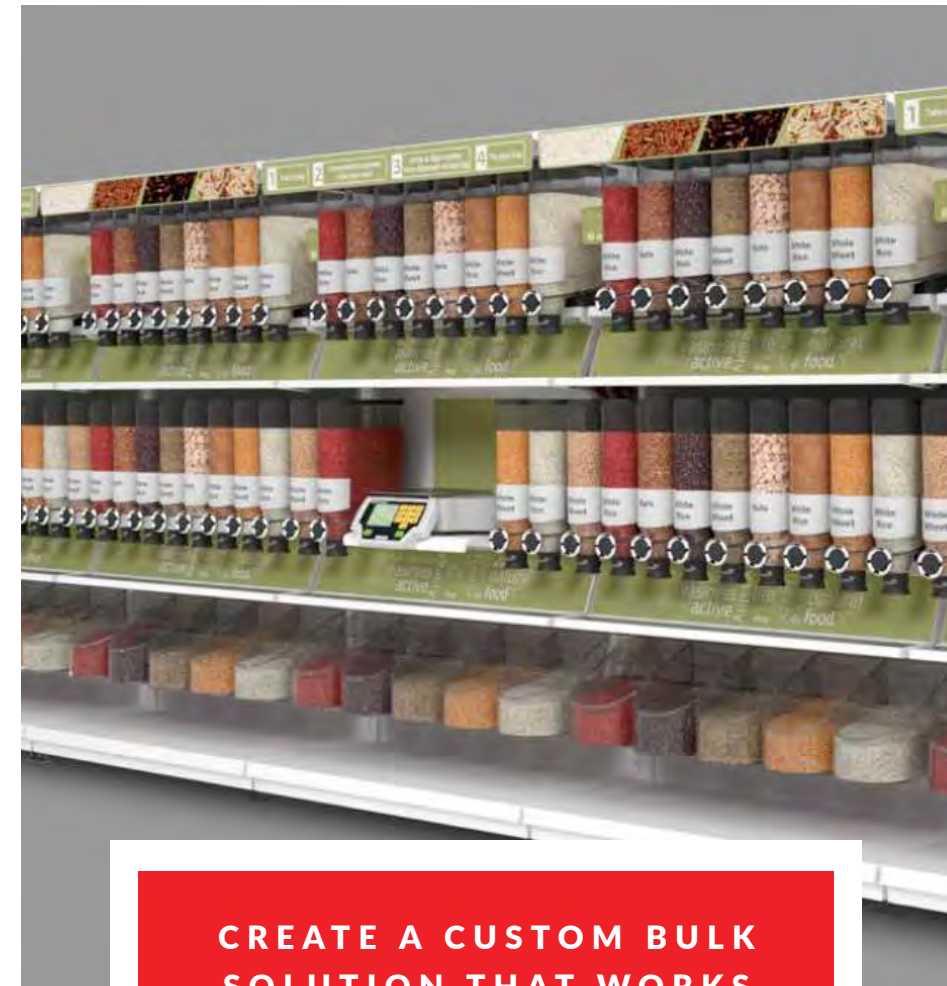

SEE OUR GONDOLAS IN ACTION

Our customers are already making the BULKstore Gondola System their own. With all the versatility and opportunities to customize, you too can find a solution that is best for you and your business.

CREATE A CUSTOM BULK SOLUTION THAT WORKS WITH YOUR STORE DESIGN