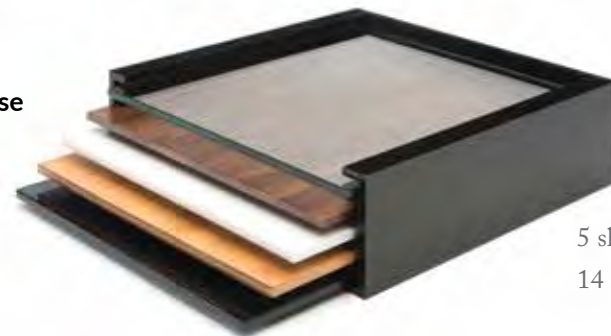

SURFACE CASES

Protection and organization for your surface collection.

No more scratched glass surfaces. The Skycap® surface holder is the perfect solution for safely holding and storing your surfaces. It can be used with either the Skycap® cart or independently on a shelf. It has 5 felt-lined slots to protect your surfaces.

- ✓ Designed to work with the Rosseto® Skycap® Cart
- ✓ Felt-lined shelves designed to protect your fragile surfaces
- ✓ Made from high quality black acrylic

Skycap® Square Black Acrylic Surface Case

Black Acrylic, Felt Lining
14.75 x 14 x 4.88 in
37.47 x 35.56 x 12.4 cm

Item # SMM004

5 shelves accommodate up to five 14 in (35.6 cm) square surfaces.

5 shelves accommodate up to five 33.5 in (85.1 cm) rectangle surfaces.

*Will not accommodate SG037 or SG038