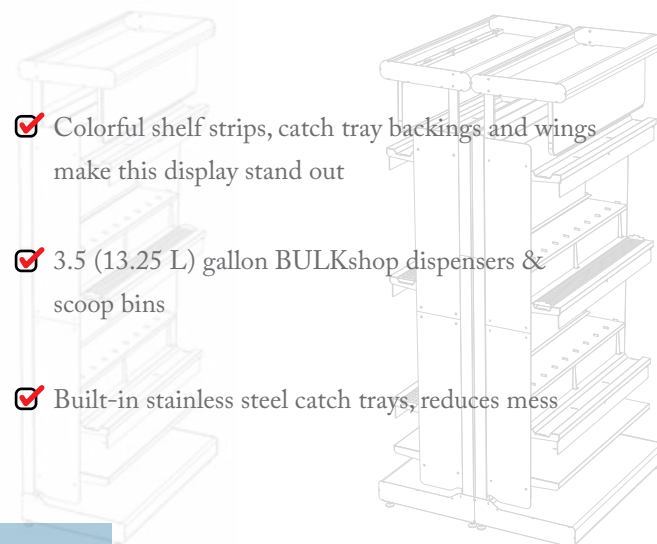

- ✔ Colorful shelf strips, catch tray backings and wings make this display stand out
- ✔ 3.5 (13.25 L) gallon BULKshop dispensers & scoop bins
- ✔ Built-in stainless steel catch trays, reduces mess