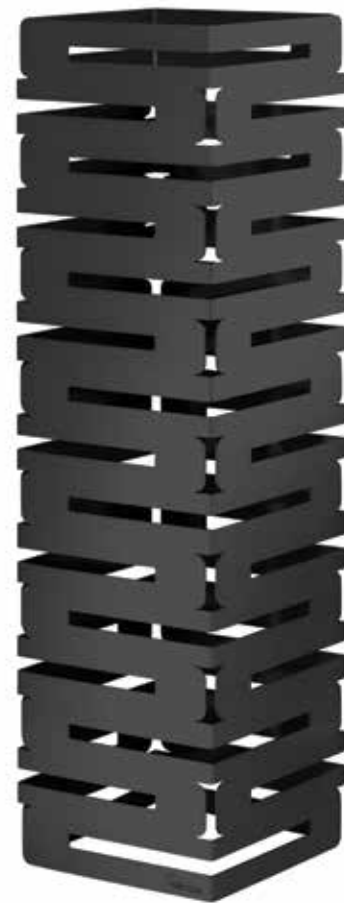

Skycap - 89

Swan - 93

Other Risers - 97

BUILDING A CUSTOM RISER DISPLAY STARTS HERE

Skycap® 8"
Multi-Level Riser
6 x 6 x 8 in
15.24 x 15.24 x 20.32 cm

Black Steel
Item # D623RB

Stainless Steel
Item # D62377

Bronze
Item # SM298

Red High Gloss
Item # SM185

White Matte
Item # SM131

Chrome Plated
Item # SM105

Skycap® 12"
Multi-Level Riser
6 x 6 x 12 in
15.24 x 15.24 x 30.48 cm

Black Steel
Item # D620RB

Stainless Steel
Item # D62077

Bronze
Item # SM299

Red High Gloss
Item # SM186

White Matte
Item # SM130

Chrome Plated
Item # SM104