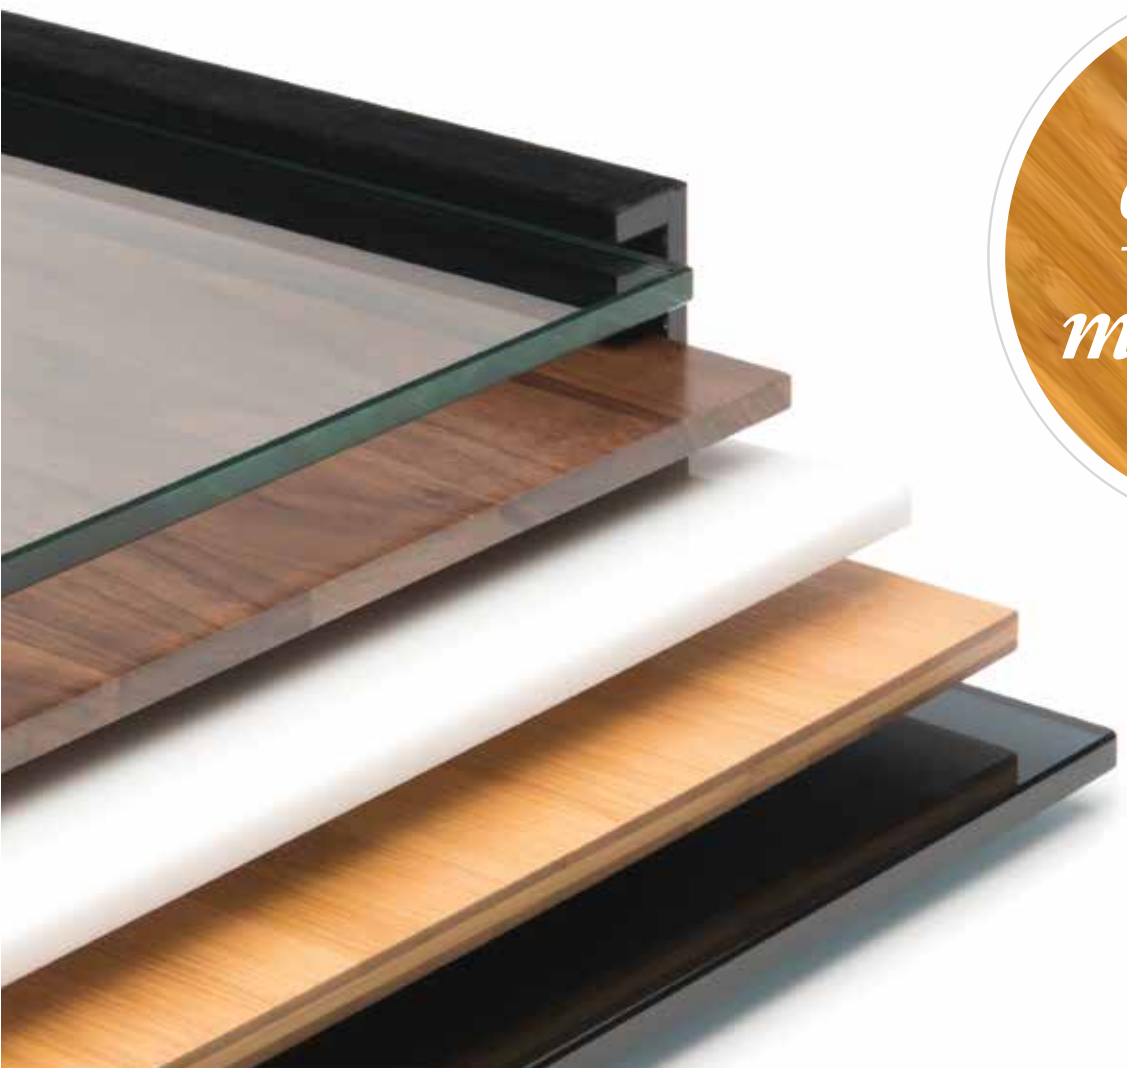

Item # SK001

MATERIALS MATTER

Quality is the primary goal in the construction of all Rosseto® products. To meet such high standards, only the best materials are used.

Rosseto's unique surfaces are available in glass, natural woods, and durable acrylic and are designed to match perfectly with Rosseto® product lines. For ideal bakery cases, riser systems, buffet warming and cooling stations, and beverage dispensers. Available in many desirable colors and high-end materials, these modular pieces enhance your guest experience while also making your buffet system more versatile and modular with each use.