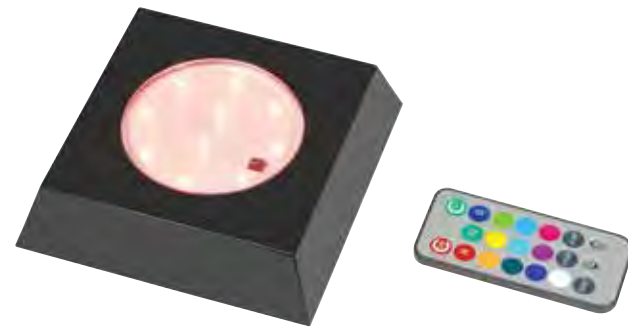

Available in 3 sizes (Tall, Grande and Venti).

Luminati Tall
Includes Remote
3.93 x 3.93 x 5.9 in
10 x 10 x 15 cm
Item # LED103

Luminati Grande
Includes Remote
3.93 x 3.93 x 8.6 in
10 x 10 x 22 cm
Item # LED104

Luminati Venti
Includes Remote
6.3 x 6.3 x 14.17 in
16 x 16 x 36 cm
Item # LED105

Gleam

Small round waterproof LED light

Includes 1 Remote

Item # LED100

Take your buffet and food display designs to the next level with the Gleam LED system. Choose from 9 different color settings with both single and multi-color options. Remote operating for a seamless experience. Increase and decrease brightness. Use dynamic color changing modes to light up ice and water displays, enhance centerpieces, and more!