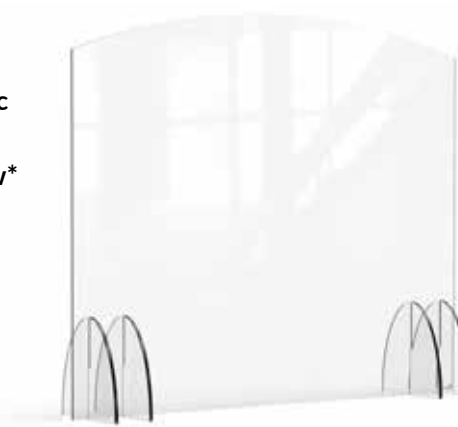

Avant Guarde™ Acrylic Sneeze Guard with Pass-Through Window*

Avant Guarde™ Acrylic Sneeze Guard*

48 x 10 x 40 in

Item # AG018

With Pass-Through Window

Item # AG019

Available with or without a pass-through window.