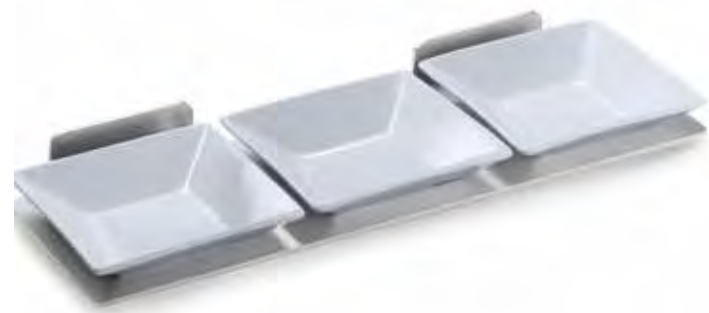

Stainless Steel
Item # SK033

Stainless Steel Spice Shelf with 3 Porcelain Bowls for Multi-Chef™ and Mini-Chef

14 x 5 x 2 in

35.56 x 12.7 x 5.08 cm

Item # SM215

Mini-Chef Stainless Steel Track Grill

13.5 x 13.25 x 0.75 in