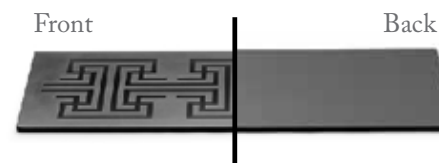

**Rectangle Melamine
Surface**

27.5 x 9.5 x 0.38 in
69.85 x 24.13 x 0.97 cm

Black Melamine
Item # SG037

White Melamine
Item # SG038

13.75 x 13.75 x 0.39 in

Item # SG040