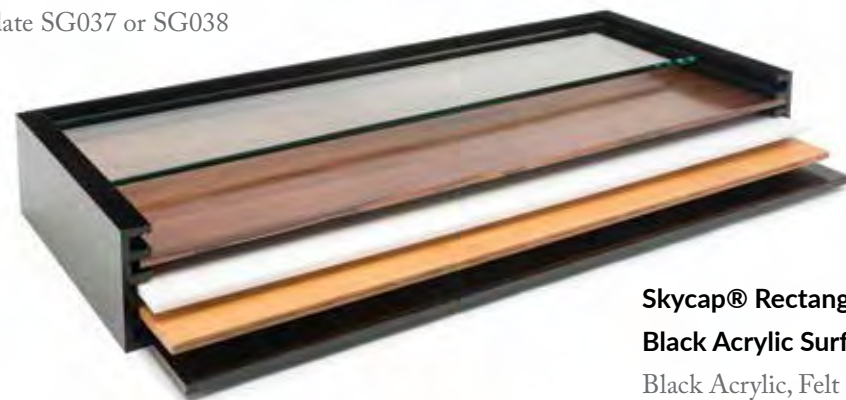

Skycap® Rectangle Black Acrylic Surface Case

Black Acrylic, Felt Lining
34.5 x 14 x 4.75 in
87.63 x 35.56 x 12.07 cm

Item # SMM003