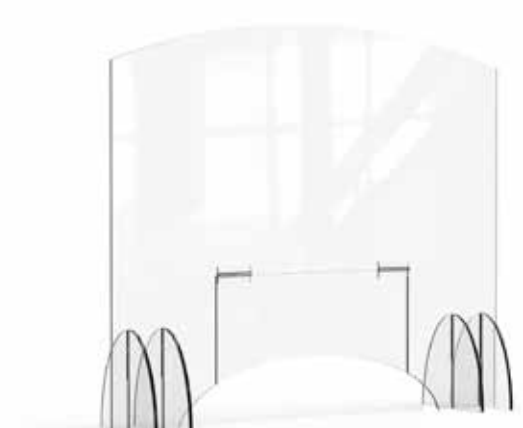

Without Pass-Through

Item # AG016

Avant Guarde™ Acrylic Sneeze Guard*

48 x 10 x 40 in

Item # AG018

With Pass-Through Window

Item # AG019

Available with or without a pass-through window.

Avant Guarde™ Acrylic Sneeze Guard with Pass-Through Door*

48 x 10 x 40 in

Item # AG020

Door Dimensions: 24" w x 15" h

* Patent Pending

QUALITY PROTECTION FOR FOOD SERVICE

Easily install Avant Garde™ Barrier Shields and Sneeze Guards to buffet lines, salad and topping bars, or any service area that is at risk. Can be placed on existing countertops as an added layer of protection. Available in a variety of sizes, with or without pass-through windows and doors.