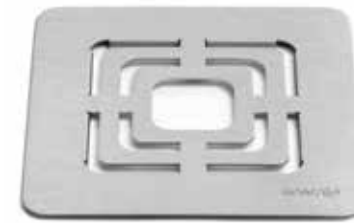

Item # SK050

Round Chafing Pod with Soft Closing Lid and Food Pan

Brushed Stainless Steel
16.5 x 18.9 x 6.7 in
41.91 x 48.01 x 17.02 cm

Item # SM289

Replacement pan available:
SMM016, MULTI-CHEF™
Round Food Pan, 6L