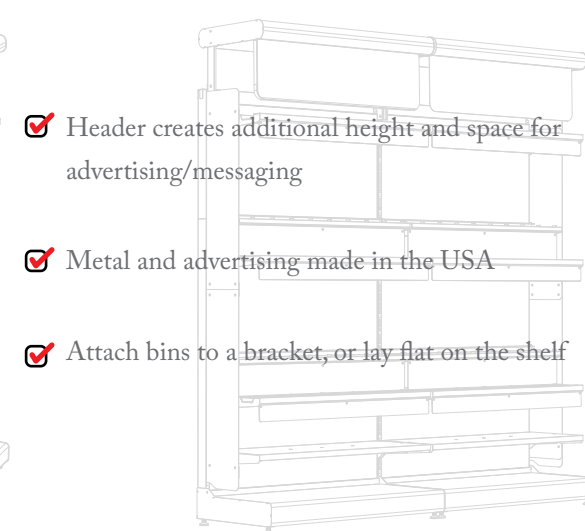

- ✔ Header creates additional height and space for advertising/messaging
- ✔ Metal and advertising made in the USA
- ✔ Attach bins to a bracket, or lay flat on the shelf

ADD SCOOP BINS TO YOUR ORDER