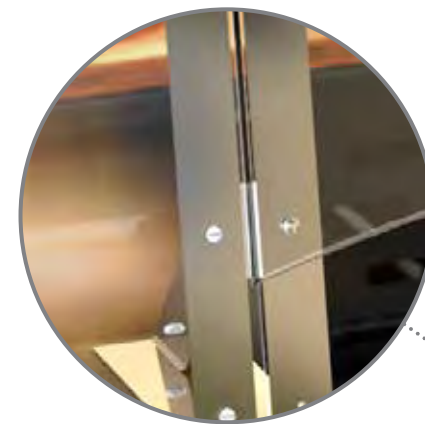

CONNECTABLE BUFFET SNEEZE GUARDS

*Connects
with
Magnets!*

Keep your staff and guests safe with the Shield + Serve connectable system of buffet sneeze guards. Made from durable 0.16" Acrylic with sturdy stainless steel supports that are easily assembled with minimum tools. Multiple panels connect together with magnets so you can customize to fit your buffet bar size. Clear panels protect food while still allowing guests to see what is available. Shield + Serve is easy to clean and move so you can be ready for the next setup in minutes.

**Avant Garde™
Shield + Serve™ Clear
Side Panel for Buffet
Sneeze Guard**
12.7 x 0.5 x 32.5 in
Item # AG205

Available in widths 24" and 48"

**Avant Garde™ Shield + Serve™
24" Clear Buffet Sneeze Guard**
24 x 12.5 x 35.7 in
Item # AG200

**Avant Garde™ Shield + Serve™
24" Clear Buffet Sneeze Guard with
8.5" Tall Pass Through**
24 x 12.5 x 35.7 in
Item # AG201

**Avant Garde™ Shield + Serve™
24" Clear Buffet Sneeze Guard with
15" Tall Pass Through**
24 x 12.5 x 35.7 in
Item # AG206

*Panels Connect Securely
with Magnets*

BI-LEVEL SNEEZE GUARDS

Take your buffet bar protection to the next level with Shield + Serve Double Level Sneeze Guards. Clear 0.25" thick panels slide into place to create a barrier between your food, staff, and guests. Adjust the pass-through window to 6" or 12" height to accommodate your service needs. Made from clear Acrylic so customers can directly see what their options are. Modern design is less obtrusive and easily blends in with any decor theme. Available in 36" and 48" widths.