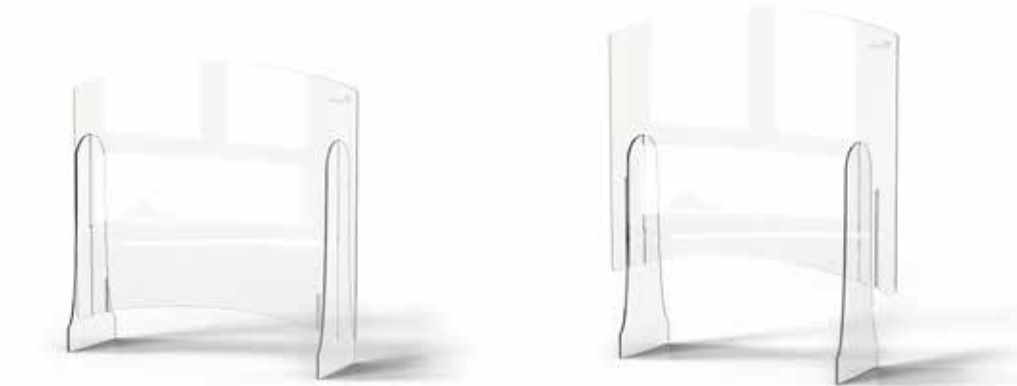

**Avant Garde™ Shield + Serve™
24" Clear Buffet Sneeze Guard with
8.5" Tall Pass Through**
24 x 12.5 x 35.7 in
Item # AG201

**Avant Garde™ Shield + Serve™
24" Clear Buffet Sneeze Guard with
15" Tall Pass Through**
24 x 12.5 x 35.7 in
Item # AG206

*Panels Connect Securely
with Magnets*

BI-LEVEL SNEEZE GUARDS

Take your buffet bar protection to the next level with Shield + Serve Double Level Sneeze Guards. Clear 0.25" thick panels slide into place to create a barrier between your food, staff, and guests. Adjust the pass-through window to 6" or 12" height to accommodate your service needs. Made from clear Acrylic so customers can directly see what their options are. Modern design is less obtrusive and easily blends in with any decor theme. Available in 36" and 48" widths.

FEATURES

- Modern design
- Panel Made from 0.25" thick Acrylic
- Easy to assemble with no tools required
- Portable for cleaning and storage
- Pass-through window adjusts to a 6" or 12" height range

Avant Guarde™ Shield + Serve™ 36" Wide Double Level Sneeze Guard with Adjustable Pass Through
36 x 10 x 33.5 in
Item # AG022