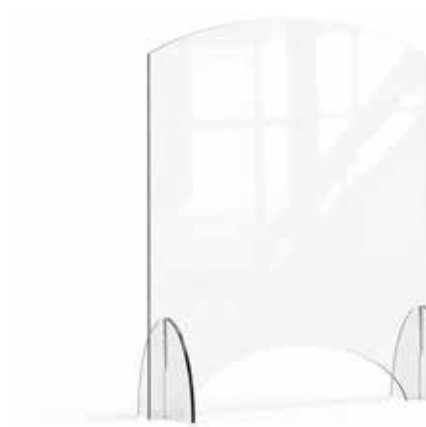

Avant Guarde™ Acrylic Sneeze Guard with Pass-Through Window*

36 x 10 x 40 in

Item # AG017

Without Pass-Through

Item # AG016