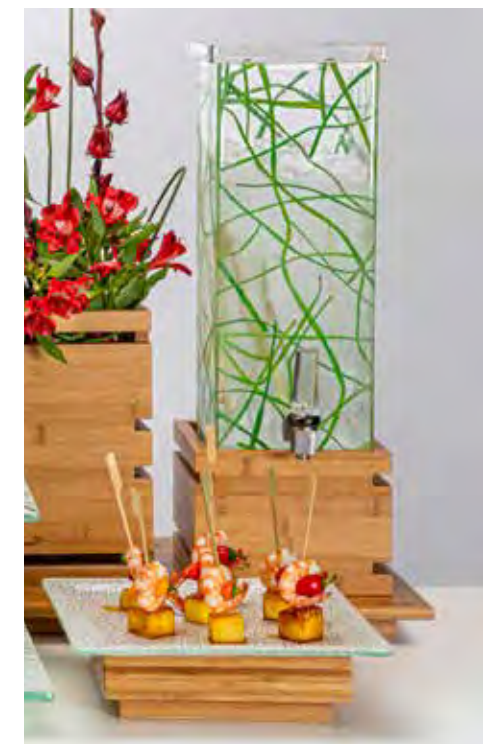

PERFECT FOR:

- Earthy and minimalist decor themes
- Spas and resorts (*lobbies, poolside, buffet, cafe*)
- Infused tea and fresh juice bars/stations
- Restaurants (*water / juice / tea stations*)